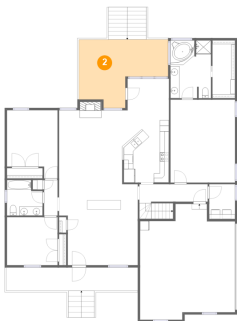

## 1 Floor 1 - Bedroom

---

**Dimensions:** 11'1" x 10'6"  
**Area:** 117 sq. ft  
**Counted as Living Area:**  
Yes

**Heated:** Yes  
**Finished:** Yes  
**Enclosed:** Yes  
**Contiguous:**  
Yes  
**Permitted:** Yes  
**Wet Space:** No  
**Addition:** No  
**Conversion:** No

## 2 Floor 1 - Deck

---

**Dimensions:** 19'7" x 15'0"  
**Area:** 218 sq. ft  
**Counted as Living Area:** No

**Heated:** No  
**Finished:** Yes  
**Enclosed:** No  
**Contiguous:** Yes  
**Permitted:** Yes  
**Wet Space:** No  
**Addition:** No  
**Conversion:** No