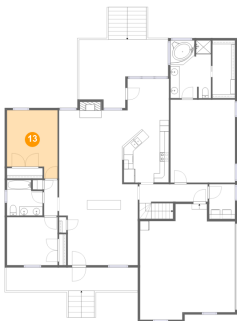

13 Floor 1 - Bedroom

Dimensions: 11'1" x 14'11"
Area: 145 sq. ft
Counted as Living Area:
Yes

Heated: Yes
Finished: Yes
Enclosed: Yes
Contiguous:
Yes
Permitted: Yes
Wet Space: No
Addition: No
Conversion: No