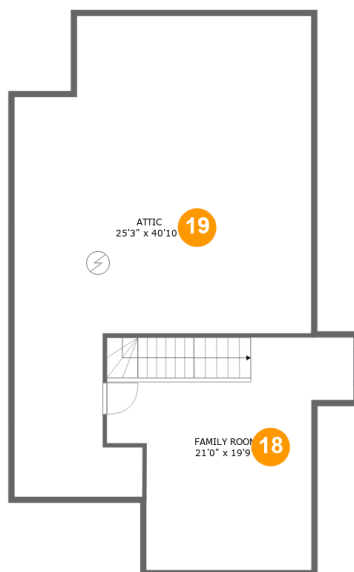

120 Kensington Court, Clayton, Johnston County, North Carolina, United States, 27527

Room Dimensions

Floor 2

Total sqft: 1176

Living area: 248

#	Room name	Dimensions	Area (sqft)	Counted as Living Area
18	Family Room	21'0" x 19'9"	233 sq. ft	Yes
19	Attic	25'3" x 40'10"	525 sq. ft	No