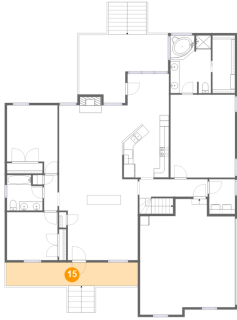

120 Kensington Court, Clayton, Johnston County, North Carolina, United States, 27527

15 Floor 1 - Porch

Dimensions: 28'9" x 5'0"
Area: 147 sq. ft
Counted as Living Area: No

Heated: No
Finished: Yes
Enclosed: No
Contiguous: Yes
Permitted: Yes
Wet Space: No
Addition: No
Conversion: No