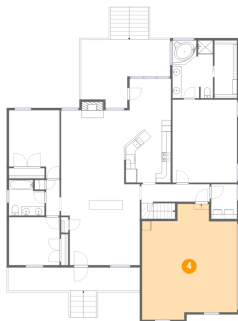

4 Floor 1 - Garage

Dimensions: 20'10" x 25'4"
Area: 456 sq. ft
Counted as Living Area: No

Heated: No
Finished: No
Enclosed: Yes
Contiguous: Yes
Permitted: Yes
Wet Space: No
Addition: No
Conversion: No