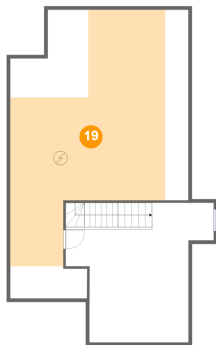

19 Floor 2 - Attic

Dimensions: 25'3" x 40'10"
Area: 525 sq. ft
Counted as Living Area: No

Heated: No
Finished: No
Enclosed: Yes
Contiguous: Yes
Permitted: Yes
Wet Space: No
Addition: No
Conversion: No