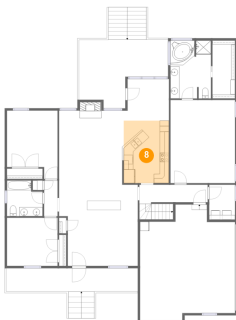

8 Floor 1 - Kitchen

Dimensions: 9'11" x 13'8"
Area: 135 sq. ft
Counted as Living Area:
Yes

Heated: Yes
Finished: Yes
Enclosed: Yes
Contiguous:
Yes
Permitted: Yes
Wet Space: No
Addition: No
Conversion: No