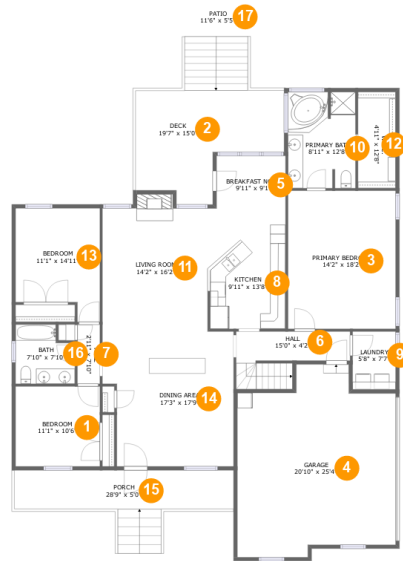

## Property Summary

 **1** garages

 **3** bedrooms

 **2** bathrooms

 **0** half baths

 **2** floors

 **2,095** Gross Living Area sqft

 **3,935** total sqft

## Room Dimensions

Floor 1

Total sqft: 2759

Living area: 1847

#	Room name	Dimensions	Area (sqft)	Counted as Living Area
1	Bedroom	11'1" x 10'6"	117 sq. ft	Yes
2	Deck	19'7" x 15'0"	218 sq. ft	No
3	Primary Bedroom	14'2" x 18'2"	257 sq. ft	Yes
4	Garage	20'10" x 25'4"	456 sq. ft	No
5	Breakfast Nook	9'11" x 9'1"	84 sq. ft	Yes
6	Hall	15'0" x 4'2"	85 sq. ft	Yes
7	Hall	2'11" x 7'10"	23 sq. ft	Yes
8	Kitchen	9'11" x 13'8"	135 sq. ft	Yes
9	Laundry	5'8" x 7'7"	43 sq. ft	Yes
10	Primary Bath	8'11" x 12'8"	110 sq. ft	Yes
11	Living Room	14'2" x 16'2"	236 sq. ft	Yes

## 14 Floor 1 - Dining Area

Dimensions: 17'3" x 17'9"  
Area: 285 sq. ft  
Counted as Living Area:  
Yes

Heated: Yes  
Finished: Yes  
Enclosed: Yes  
Contiguous:  
Yes  
Permitted: Yes  
Wet Space: No  
Addition: No  
Conversion: No

## 18 Floor 2 - Family Room

Dimensions: 21'0" x 19'9"  
Area: 233 sq. ft  
Counted as Living Area:  
Yes

Heated: Yes  
Finished: Yes  
Enclosed: Yes  
Contiguous:  
Yes  
Permitted: Yes  
Wet Space: No  
Addition: No  
Conversion: No