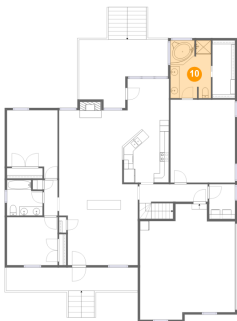

10 Floor 1 - Primary Bath

Dimensions: 8'11" x 12'8"
Area: 110 sq. ft
Counted as Living Area:
Yes

Heated: Yes
Finished: Yes
Enclosed: Yes
Contiguous:
Yes
Permitted: Yes
Wet Space: Yes
Addition: No
Conversion: No