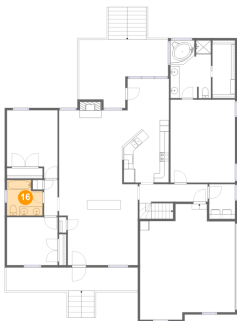

16 Floor 1 - Bath

Dimensions: 7'10" x 7'10"
Area: 55 sq. ft
Counted as Living Area:
Yes

Heated: Yes
Finished: Yes
Enclosed: Yes
Contiguous:
Yes
Permitted: Yes
Wet Space: Yes
Addition: No
Conversion: No