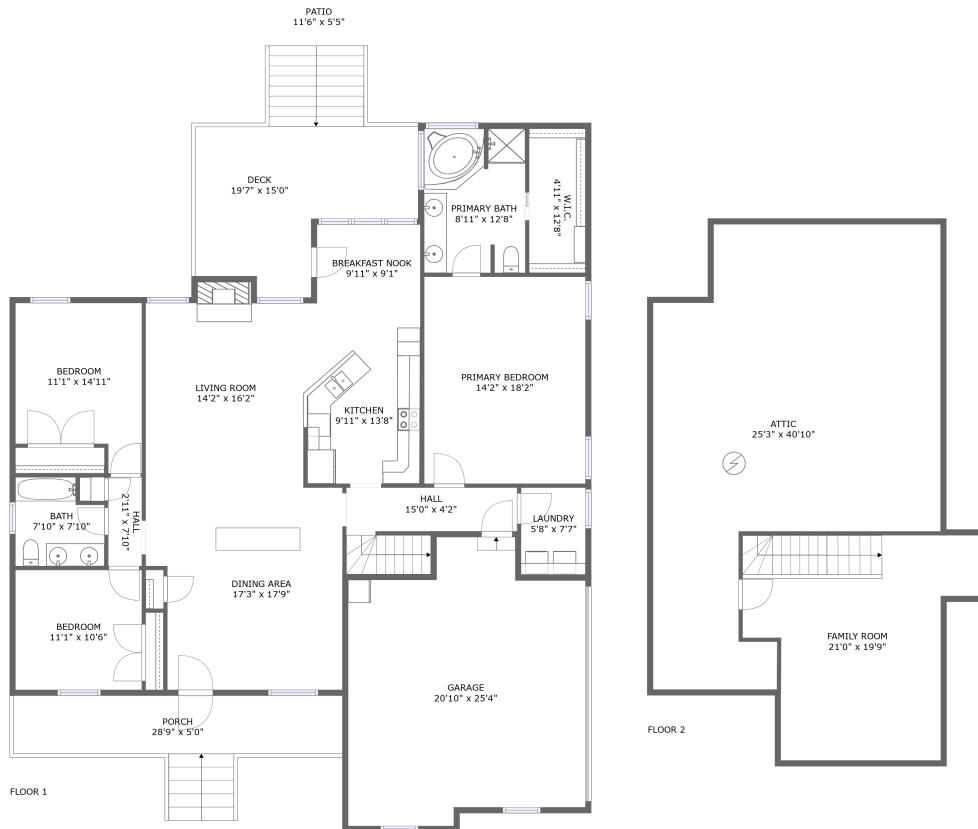

## Property Summary

 **1** garages

 **3** bedrooms

 **2** bathrooms

 **0** half baths

 **2** floors

 **2,095** Gross Living Area sqft

 **3,935** total sqft