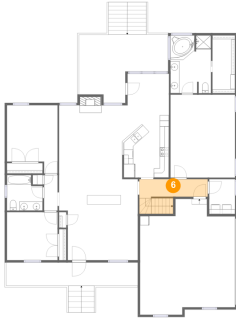

120 Kensington Court, Clayton, Johnston County, North Carolina, United States, 27527

6 Floor 1 - Hall

Dimensions: 15'0" x 4'2"
Area: 85 sq. ft
Counted as Living Area:
Yes

Heated: Yes
Finished: Yes
Enclosed: Yes
Contiguous:
Yes
Permitted: Yes
Wet Space: No
Addition: No
Conversion: No