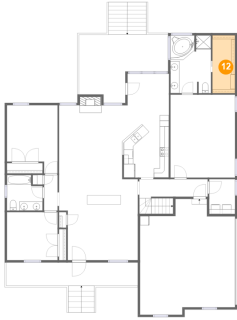

120 Kensington Court, Clayton, Johnston County, North Carolina, United States, 27527

12 Floor 1 - W.i.c.

Dimensions: 4'11" x 12'8"
Area: 63 sq. ft
Counted as Living Area:
Yes

Heated: Yes
Finished: Yes
Enclosed: Yes
Contiguous:
Yes
Permitted: Yes
Wet Space: No
Addition: No
Conversion: No