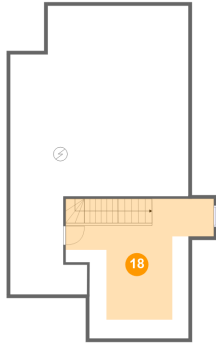

120 Kensington Court, Clayton, Johnston County, North Carolina, United States, 27527

18 Floor 2 - Family Room

Dimensions: 21'0" x 19'9"
Area: 233 sq. ft
Counted as Living Area:
Yes

Heated: Yes
Finished: Yes
Enclosed: Yes
Contiguous:
Yes
Permitted: Yes
Wet Space: No
Addition: No
Conversion: No