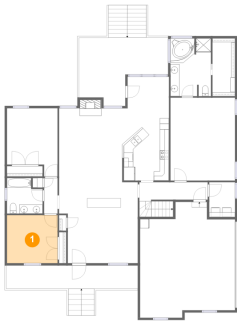

120 Kensington Court, Clayton, Johnston County, North Carolina, United States, 27527

1 Floor 1 - Bedroom

Dimensions: 11'1" x 10'6"
Area: 117 sq. ft
Counted as Living Area:
Yes

Heated: Yes
Finished: Yes
Enclosed: Yes
Contiguous:
Yes
Permitted: Yes
Wet Space: No
Addition: No
Conversion: No