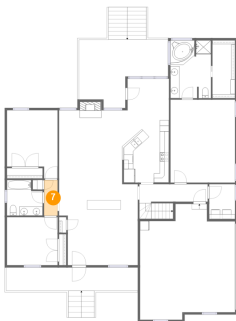

7 Floor 1 - Hall

Dimensions: 2'11" x 7'10"
Area: 23 sq. ft
Counted as Living Area:
Yes

Heated: Yes
Finished: Yes
Enclosed: Yes
Contiguous:
Yes
Permitted: Yes
Wet Space: No
Addition: No
Conversion: No