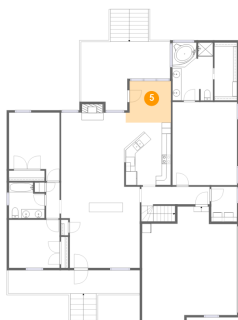

5 Floor 1 - Breakfast Nook

Dimensions: 9'11" x 9'1"
Area: 84 sq. ft
Counted as Living Area:
Yes

Heated: Yes
Finished: Yes
Enclosed: Yes
Contiguous:
Yes
Permitted: Yes
Wet Space: No
Addition: No
Conversion: No