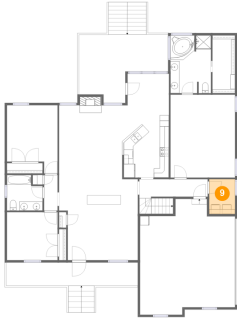

120 Kensington Court, Clayton, Johnston County, North Carolina, United States, 27527

9 Floor 1 - Laundry

Dimensions: 5'8" x 7'7"
Area: 43 sq. ft
Counted as Living Area:
Yes

Heated: Yes
Finished: Yes
Enclosed: Yes
Contiguous:
Yes
Permitted: Yes
Wet Space: No
Addition: No
Conversion: No