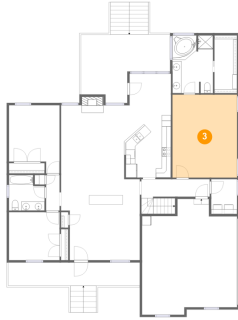

120 Kensington Court, Clayton, Johnston County, North Carolina, United States, 27527

3 Floor 1 - Primary Bedroom

Dimensions: 14'2" x 18'2"
Area: 257 sq. ft
Counted as Living Area:
Yes

Heated: Yes
Finished: Yes
Enclosed: Yes
Contiguous:
Yes
Permitted: Yes
Wet Space: No
Addition: No
Conversion: No