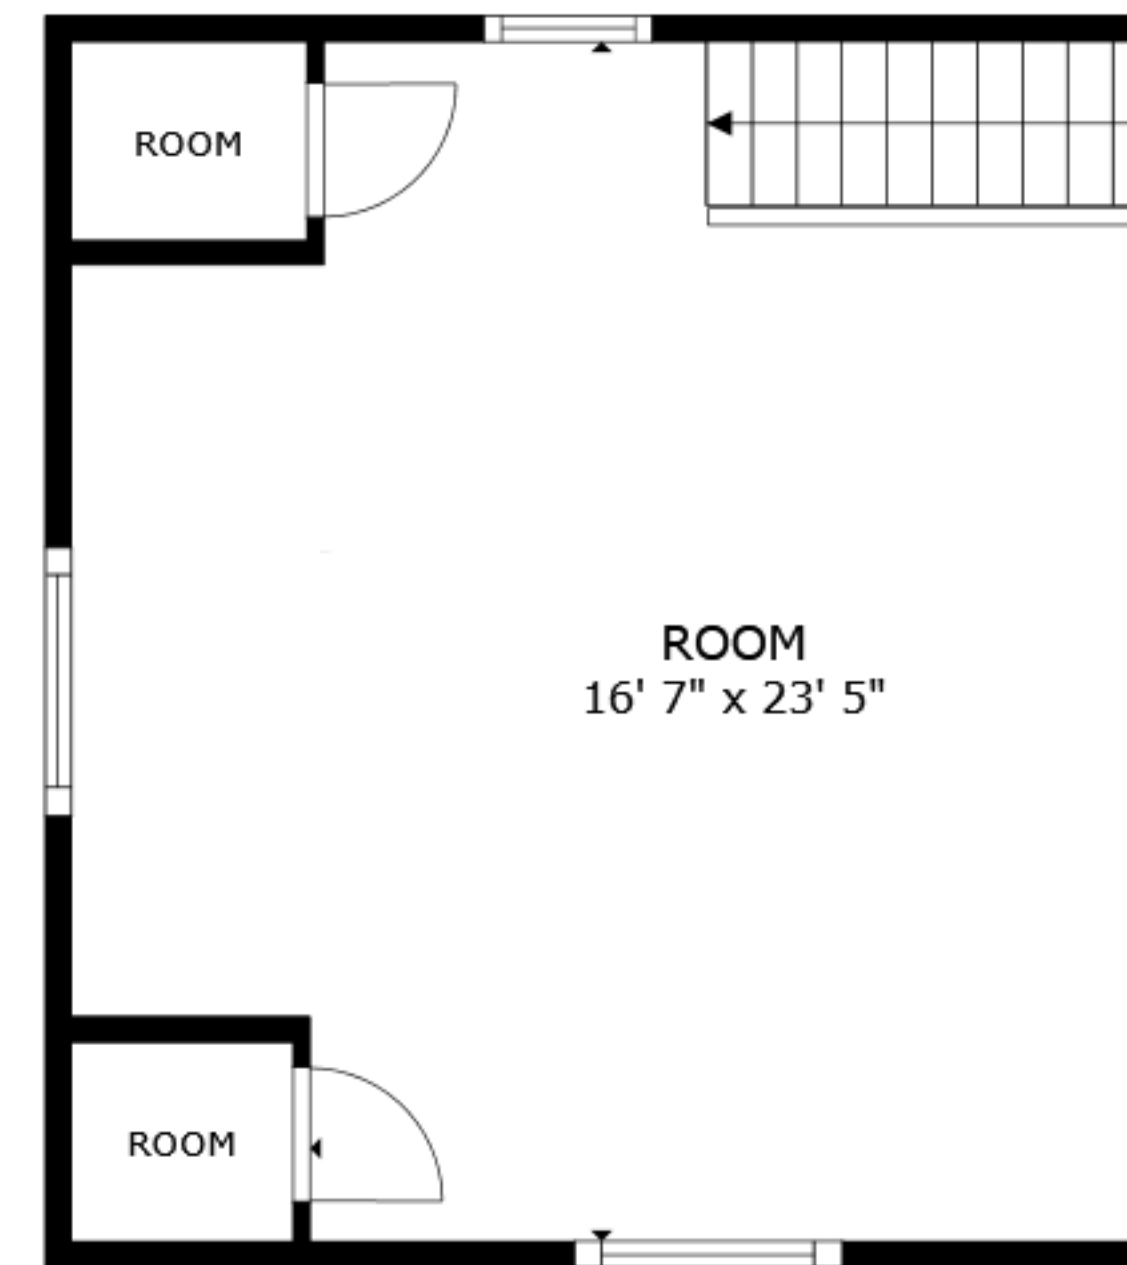

FLOOR 1

FLOOR 2

GROSS INTERNAL AREA  
 FLOOR 1 1,269 sq.ft. FLOOR 2 1,471 sq.ft.  
 EXCLUDED AREAS : BALCONY 285 sq.ft.  
 TOTAL : 2,739 sq.ft.

SIZES AND DIMENSIONS ARE APPROXIMATE, ACTUAL MAY VARY.