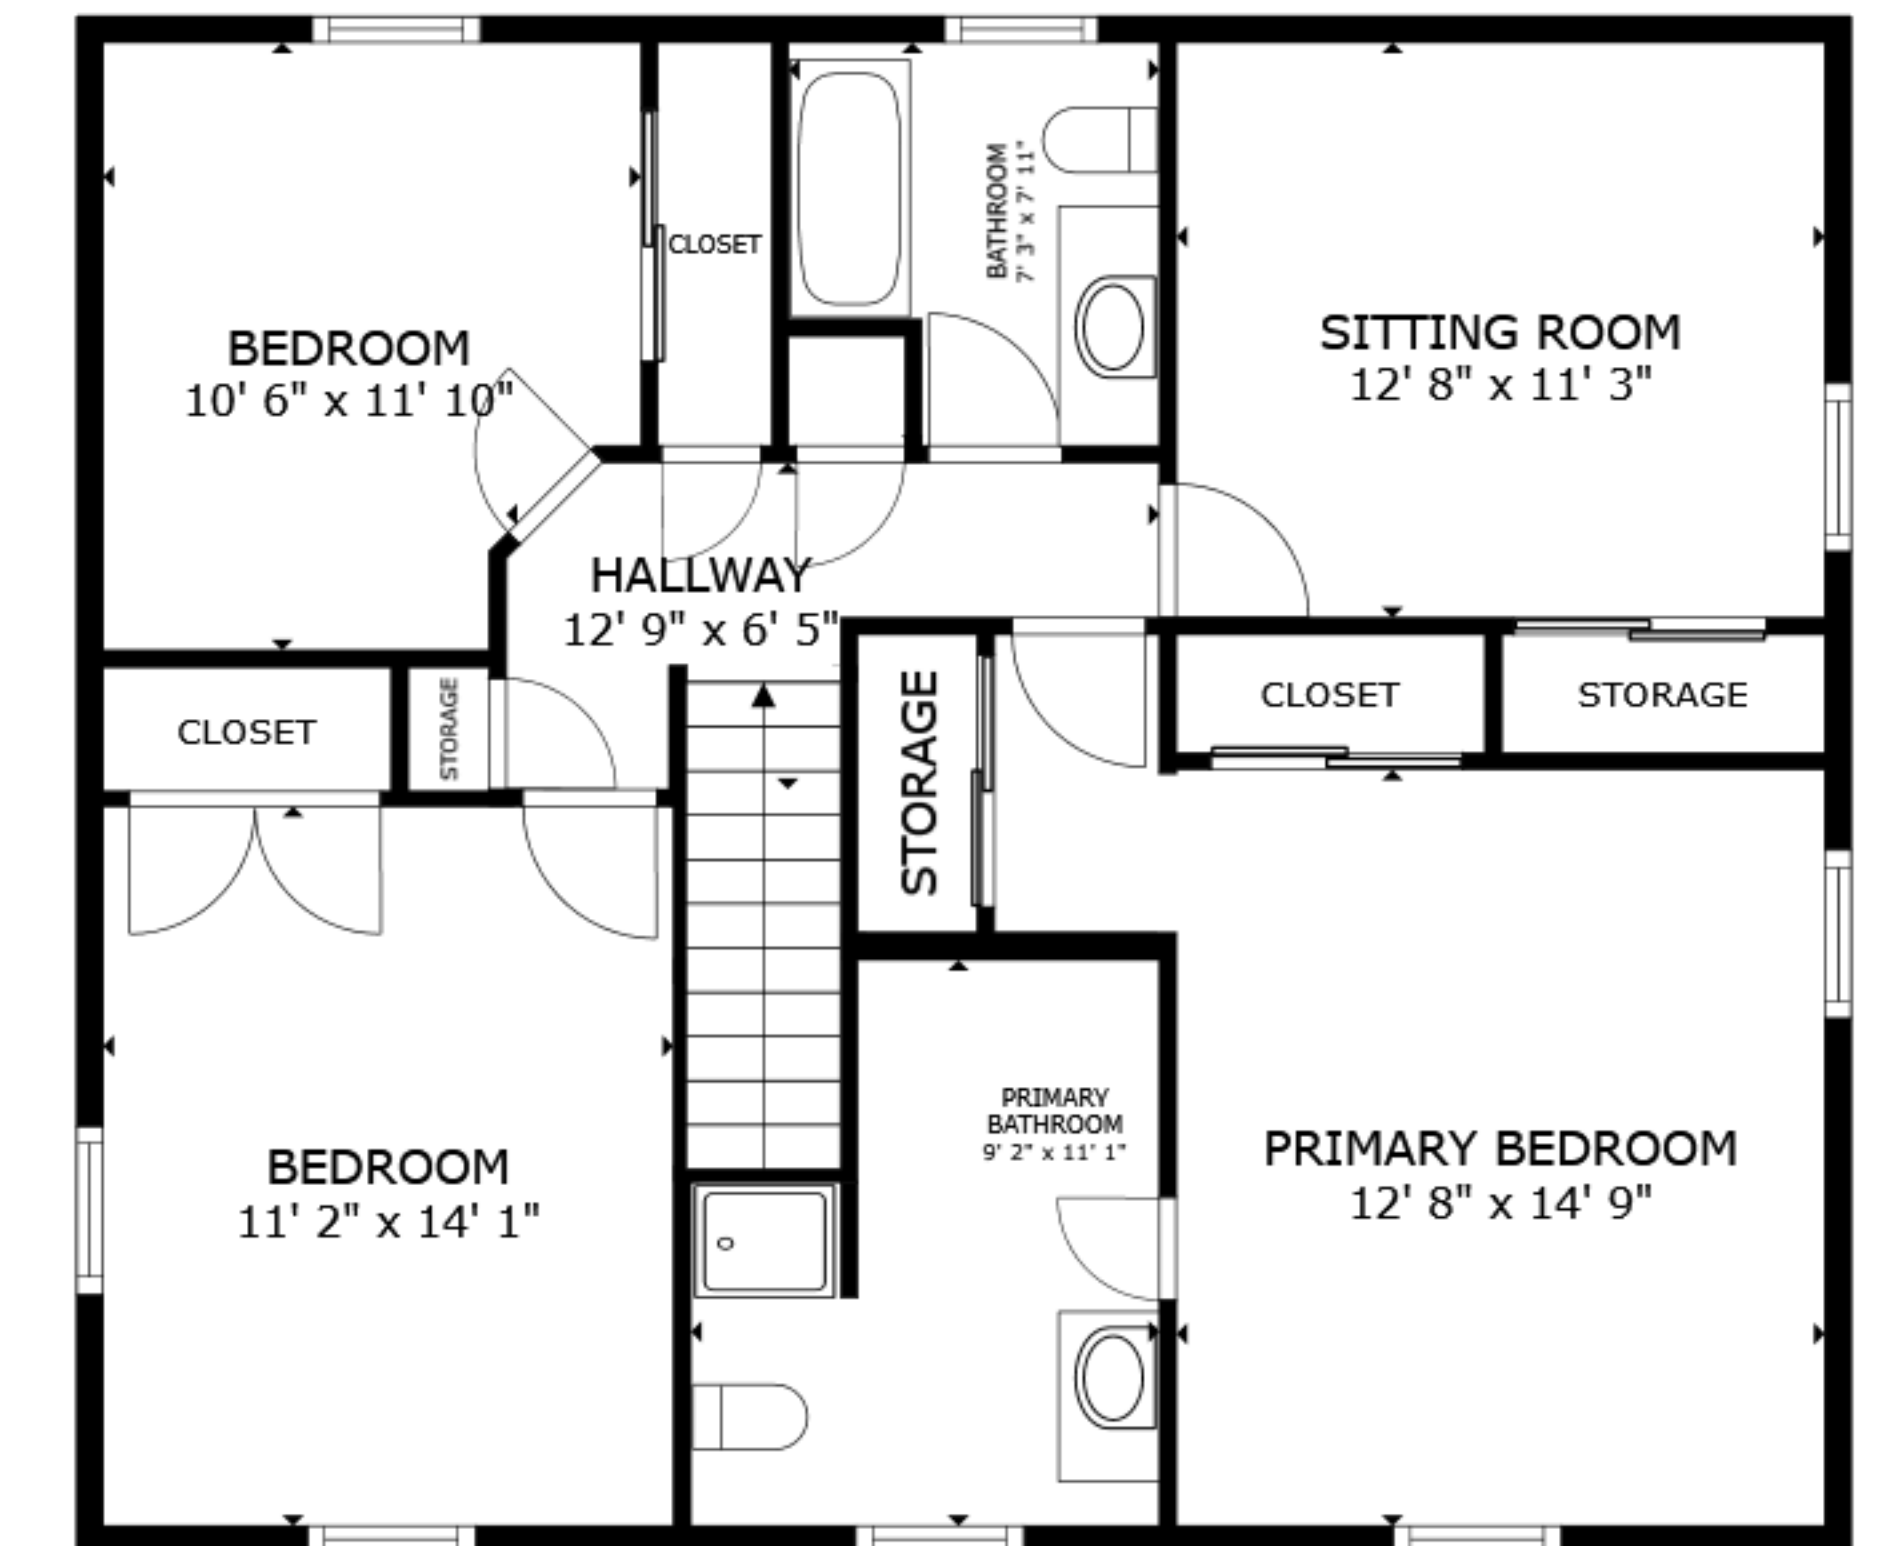

FLOOR 1

FLOOR 2

GROSS INTERNAL AREA  
 FLOOR 1 1,269 sq.ft. FLOOR 2 1,471 sq.ft.  
 EXCLUDED AREAS : BALCONY 285 sq.ft.  
 TOTAL : 2,739 sq.ft.

SIZES AND DIMENSIONS ARE APPROXIMATE, ACTUAL MAY VARY.