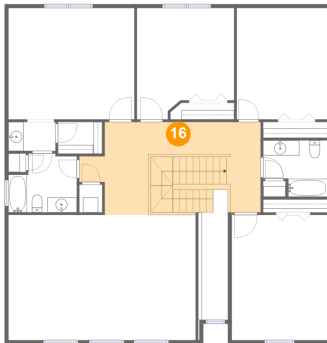

16 Floor 2 - Hall

Dimensions: 23'11" x 12'2"
Area: 254 sq. ft
Counted as living area: Yes

Heated: Yes
Finished: Yes
Enclosed: Yes
Contiguous: Yes
Permitted: Yes
Wet space: No
Addition: No
Conversion: No