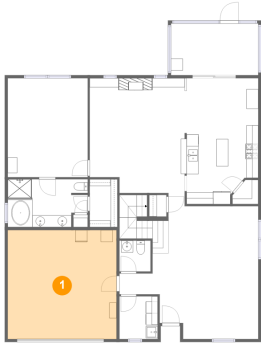

Scan captured on Wed, 19 Feb 2025 17:43:42 GMT

Information is calculated by Cubicasa technology deemed highly reliable but not guaranteed.

1501 Alton Court, Fruit Cove, Florida 32259, United States

#		Dimensions	sqft	Counted as living area
12	Foyer	5'2" x 8'11"	40 sq. ft	Yes
13	Primary Bedroom	13'5" x 16'7"	223 sq. ft	Yes
14	Screened Porch	14'7" x 8'8"	127 sq. ft	No
15	Family Room	16'4" x 19'3"	300 sq. ft	Yes

1501 Alton Court, Fruit Cove, Florida 32259, United States

Room dimensions

Floor 2

Total sqft: 1918 Living area: 1853

#		Dimensions	sqft	Counted as living area
16	Hall	23'11" x 12'2"	254 sq. ft	Yes
17	Sitting Room	24'8" x 16'6"	407 sq. ft	Yes
18	Bedroom	16'7" x 14'8"	244 sq. ft	Yes
19	Bedroom	12'8" x 16'5"	208 sq. ft	Yes
20	Bath	6'2" x 3'10"	24 sq. ft	Yes
21	W.I.C.	5'10" x 4'2"	24 sq. ft	Yes
22	Bath	9'0" x 7'9"	62 sq. ft	Yes
23	Bedroom	12'10" x 14'8"	167 sq. ft	Yes
24	Bedroom	12'0" x 14'8"	176 sq. ft	Yes
25	Bath	8'6" x 7'5"	55 sq. ft	Yes
26	Open To Below	3'11" x 17'1"	62 sq. ft	No

1501 Alton Court, Fruit Cove, Florida 32259, United States

1 Floor 1 - Garage

Dimensions: 18'3" x 18'3"
Area: 334 sq. ft
Counted as living area: No

Heated: No
Finished: No
Enclosed: Yes
Contiguous: Yes
Permitted: Yes
Wet space: No
Addition: No
Conversion: No

2 Floor 1 - Laundry

Dimensions: 6'5" x 7'2"
Area: 46 sq. ft
Counted as living area: Yes

Heated: Yes
Finished: Yes
Enclosed: Yes
Contiguous: Yes
Permitted: Yes
Wet space: No
Addition: No
Conversion: No

1501 Alton Court, Fruit Cove, Florida 32259, United States