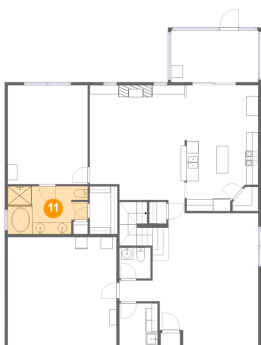

8 Floor 1 - Pantry

Dimensions: 4'4" x 4'1"
Area: 15 sq. ft
Counted as living area: Yes

Heated: Yes
Finished: Yes
Enclosed: Yes
Contiguous: Yes
Permitted: Yes
Wet space: No
Addition: No
Conversion: No

1501 Alton Court, Fruit Cove, Florida 32259, United States

9 Floor 1 - Hall

Dimensions: 5'7" x 3'6"
Area: 19 sq. ft
Counted as living area: Yes

Heated: Yes
Finished: Yes
Enclosed: Yes
Contiguous: Yes
Permitted: Yes
Wet space: No
Addition: No
Conversion: No

10 Floor 1 - W.I.C.

Dimensions: 13'5" x 8'0"
Area: 100 sq. ft
Counted as living area: Yes

Heated: Yes
Finished: Yes
Enclosed: Yes
Contiguous: Yes
Permitted: Yes
Wet space: Yes
Addition: No
Conversion: No

1501 Alton Court, Fruit Cove, Florida 32259, United States