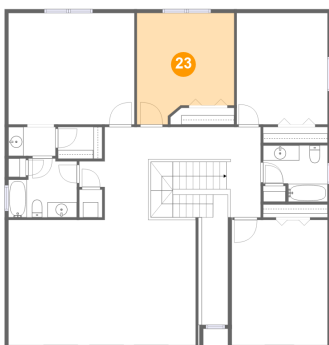

23 Floor 2 - Bedroom

Dimensions: 12'10" x 14'8"
Area: 167 sq. ft
Counted as living area: Yes

Heated: Yes
Finished: Yes
Enclosed: Yes
Contiguous: Yes
Permitted: Yes
Wet space: No
Addition: No
Conversion: No