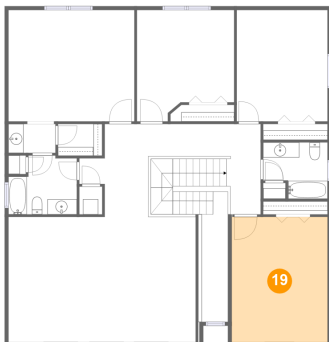

19 Floor 2 - Bedroom

Dimensions: 12'8" x 16'5"
Area: 208 sq. ft
Counted as living area: Yes

Heated: Yes
Finished: Yes
Enclosed: Yes
Contiguous: Yes
Permitted: Yes
Wet space: No
Addition: No
Conversion: No