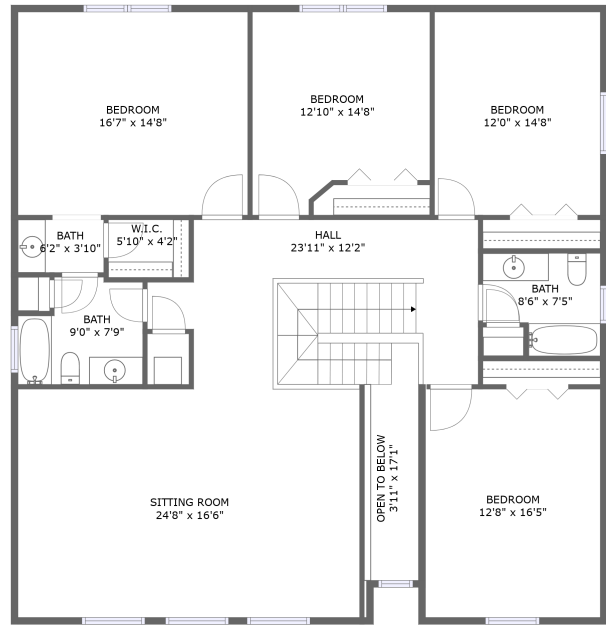

FLOOR 2

Property summary

1 Garages

5 Bedrooms

3 Bathrooms

1 Half baths

2 Floors

3,420 Gross living area sqft

3,981 Total sqft