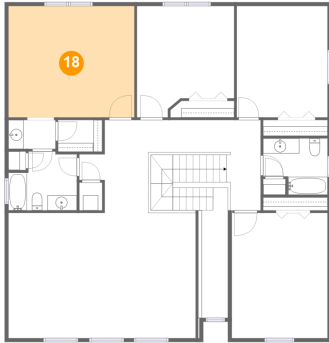

17 Floor 2 - Sitting Room

Dimensions: 24'8" x 16'6"
Area: 407 sq. ft
Counted as living area: Yes

Heated: Yes
Finished: Yes
Enclosed: Yes
Contiguous: Yes
Permitted: Yes
Wet space: No
Addition: No
Conversion: No

1501 Alton Court, Fruit Cove, Florida 32259, United States

18 Floor 2 - Bedroom

Dimensions: 16'7" x 14'8"
Area: 244 sq. ft
Counted as living area: Yes

Heated: Yes
Finished: Yes
Enclosed: Yes
Contiguous: Yes
Permitted: Yes
Wet space: No
Addition: No
Conversion: No