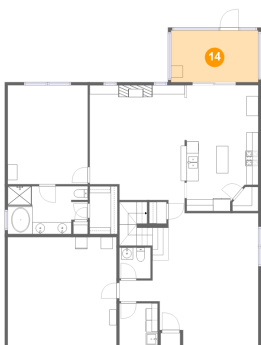

14 Floor 1 - Screened Porch

Dimensions: 14'7" x 8'8"
Area: 127 sq. ft
Counted as living area: No

Heated: No
Finished: Yes
Enclosed: No
Contiguous: Yes
Permitted: Yes
Wet space: No
Addition: No
Conversion: No