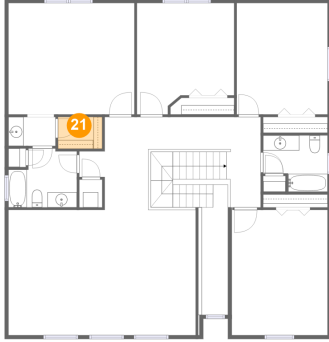

1501 Alton Court, Fruit Cove, Florida 32259, United States

21 Floor 2 - W.I.C.

Dimensions: 5'10" x 4'2"
Area: 24 sq. ft
Counted as living area: Yes

Heated: Yes
Finished: Yes
Enclosed: Yes
Contiguous: Yes
Permitted: Yes
Wet space: No
Addition: No
Conversion: No