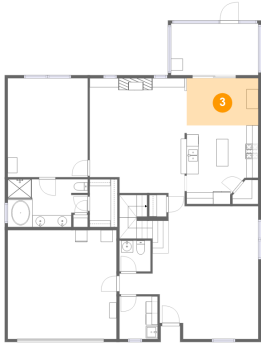

1501 Alton Court, Fruit Cove, Florida 32259, United States

1 Floor 1 - Garage

Dimensions: 18'3" x 18'3"
Area: 334 sq. ft
Counted as living area: No

Heated: No
Finished: No
Enclosed: Yes
Contiguous: Yes
Permitted: Yes
Wet space: No
Addition: No
Conversion: No

2 Floor 1 - Laundry

Dimensions: 6'5" x 7'2"
Area: 46 sq. ft
Counted as living area: Yes

Heated: Yes
Finished: Yes
Enclosed: Yes
Contiguous: Yes
Permitted: Yes
Wet space: No
Addition: No
Conversion: No

1501 Alton Court, Fruit Cove, Florida 32259, United States

3 Floor 1 - Breakfast Nook

Dimensions: 12'0" x 7'11"
Area: 95 sq. ft
Counted as living area: Yes

Heated: Yes
Finished: Yes
Enclosed: Yes
Contiguous: Yes
Permitted: Yes
Wet space: No
Addition: No
Conversion: No

4 Floor 1 - WC

Dimensions: 5'3" x 5'2"
Area: 27 sq. ft
Counted as living area: Yes

Heated: Yes
Finished: Yes
Enclosed: Yes
Contiguous: Yes
Permitted: Yes
Wet space: Yes
Addition: No
Conversion: No

5 Floor 1 - Dining Area