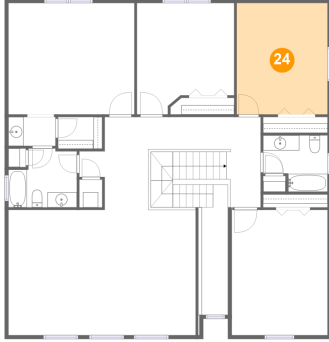

1501 Alton Court, Fruit Cove, Florida 32259, United States

24 Floor 2 - Bedroom

Dimensions: 12'0" x 14'8"
Area: 176 sq. ft
Counted as living area: Yes

Heated: Yes
Finished: Yes
Enclosed: Yes
Contiguous: Yes
Permitted: Yes
Wet space: No
Addition: No
Conversion: No