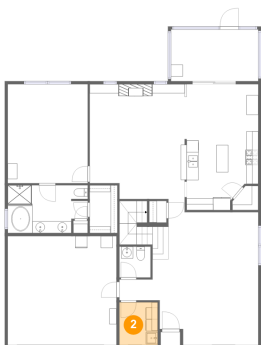

1501 Alton Court, Fruit Cove, Florida 32259, United States

Room dimensions

Floor 2

Total sqft: 1918 Living area: 1853

#		Dimensions	sqft	Counted as living area
16	Hall	23'11" x 12'2"	254 sq. ft	Yes
17	Sitting Room	24'8" x 16'6"	407 sq. ft	Yes
18	Bedroom	16'7" x 14'8"	244 sq. ft	Yes
19	Bedroom	12'8" x 16'5"	208 sq. ft	Yes
20	Bath	6'2" x 3'10"	24 sq. ft	Yes
21	W.I.C.	5'10" x 4'2"	24 sq. ft	Yes
22	Bath	9'0" x 7'9"	62 sq. ft	Yes
23	Bedroom	12'10" x 14'8"	167 sq. ft	Yes
24	Bedroom	12'0" x 14'8"	176 sq. ft	Yes
25	Bath	8'6" x 7'5"	55 sq. ft	Yes
26	Open To Below	3'11" x 17'1"	62 sq. ft	No

1501 Alton Court, Fruit Cove, Florida 32259, United States

1 Floor 1 - Garage

Dimensions: 18'3" x 18'3"
Area: 334 sq. ft
Counted as living area: No

Heated: No
Finished: No
Enclosed: Yes
Contiguous: Yes
Permitted: Yes
Wet space: No
Addition: No
Conversion: No

2 Floor 1 - Laundry

Dimensions: 6'5" x 7'2"
Area: 46 sq. ft
Counted as living area: Yes

Heated: Yes
Finished: Yes
Enclosed: Yes
Contiguous: Yes
Permitted: Yes
Wet space: No
Addition: No
Conversion: No

1501 Alton Court, Fruit Cove, Florida 32259, United States

3 Floor 1 - Breakfast Nook

Dimensions: 12'0" x 7'11"
Area: 95 sq. ft
Counted as living area: Yes

Heated: Yes
Finished: Yes
Enclosed: Yes
Contiguous: Yes
Permitted: Yes
Wet space: No
Addition: No
Conversion: No