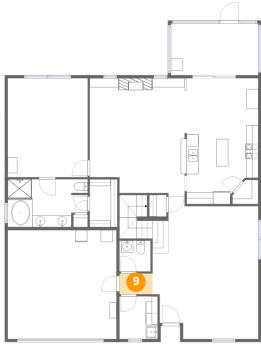

8 Floor 1 - Pantry

Dimensions: 4'4" x 4'1"
Area: 15 sq. ft
Counted as living area: Yes

Heated: Yes
Finished: Yes
Enclosed: Yes
Contiguous: Yes
Permitted: Yes
Wet space: No
Addition: No
Conversion: No

1501 Alton Court, Fruit Cove, Florida 32259, United States

9 Floor 1 - Hall

Dimensions: 5'7" x 3'6"
Area: 19 sq. ft
Counted as living area: Yes

Heated: Yes
Finished: Yes
Enclosed: Yes
Contiguous: Yes
Permitted: Yes
Wet space: No
Addition: No
Conversion: No

10 Floor 1 - W.I.C.