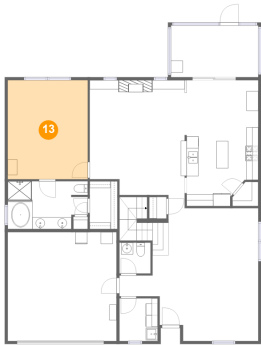

Dimensions: 13'5" x 8'0"
Area: 100 sq. ft
Counted as living area: Yes

Heated: Yes
Finished: Yes
Enclosed: Yes
Contiguous: Yes
Permitted: Yes
Wet space: Yes
Addition: No
Conversion: No

1501 Alton Court, Fruit Cove, Florida 32259, United States

12 Floor 1 - Foyer

Dimensions: 5'2" x 8'11"
Area: 40 sq. ft
Counted as living area: Yes

Heated: Yes
Finished: Yes
Enclosed: Yes
Contiguous: Yes
Permitted: Yes
Wet space: No
Addition: No
Conversion: No

13 Floor 1 - Primary Bedroom