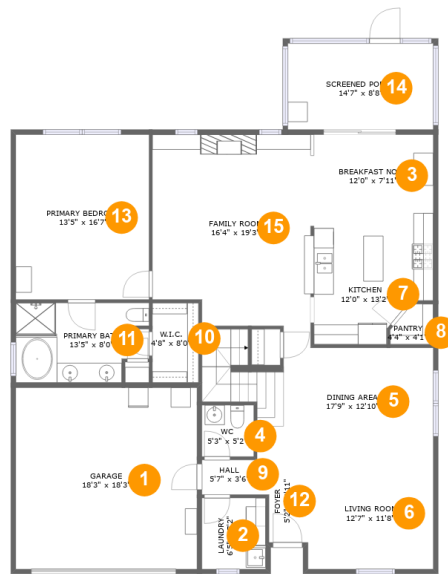

 **2** Floors

 **3,420** Gross living area sqft

 **3,981** Total sqft

1501 Alton Court, Fruit Cove, Florida 32259, United States

Room dimensions

Floor 1

Total sqft: 2063 Living area: 1567

#		Dimensions	sqft	Counted as living area
1	Garage	18'3" x 18'3"	334 sq. ft	No
2	Laundry	6'5" x 7'2"	46 sq. ft	Yes
3	Breakfast Nook	12'0" x 7'11"	95 sq. ft	Yes
4	WC	5'3" x 5'2"	27 sq. ft	Yes
5	Dining Area	17'9" x 12'10"	224 sq. ft	Yes
6	Living Room	12'7" x 11'8"	147 sq. ft	Yes
7	Kitchen	12'0" x 13'2"	141 sq. ft	Yes
8	Pantry	4'4" x 4'1"	15 sq. ft	Yes
9	Hall	5'7" x 3'6"	19 sq. ft	Yes
10	W.I.C.	4'8" x 8'0"	37 sq. ft	Yes
11	Primary Bath	13'5" x 8'0"	100 sq. ft	Yes

Scan captured on Wed, 19 Feb 2025 17:43:42 GMT

Information is calculated by Cubicasa technology deemed highly reliable but not guaranteed.

1501 Alton Court, Fruit Cove, Florida 32259, United States

#		Dimensions	sqft	Counted as living area
12	Foyer	5'2" x 8'11"	40 sq. ft	Yes
13	Primary Bedroom	13'5" x 16'7"	223 sq. ft	Yes
14	Screened Porch	14'7" x 8'8"	127 sq. ft	No
15	Family Room	16'4" x 19'3"	300 sq. ft	Yes

12 Floor 1 - Foyer

Dimensions: 5'2" x 8'11"
Area: 40 sq. ft
Counted as living area: Yes

Heated: Yes
Finished: Yes
Enclosed: Yes
Contiguous: Yes
Permitted: Yes
Wet space: No
Addition: No
Conversion: No

13 Floor 1 - Primary Bedroom

15 Floor 1 - Family Room

Dimensions: 16'4" x 19'3"
Area: 300 sq. ft
Counted as living area: Yes

Heated: Yes
Finished: Yes
Enclosed: Yes
Contiguous: Yes
Permitted: Yes
Wet space: No
Addition: No
Conversion: No