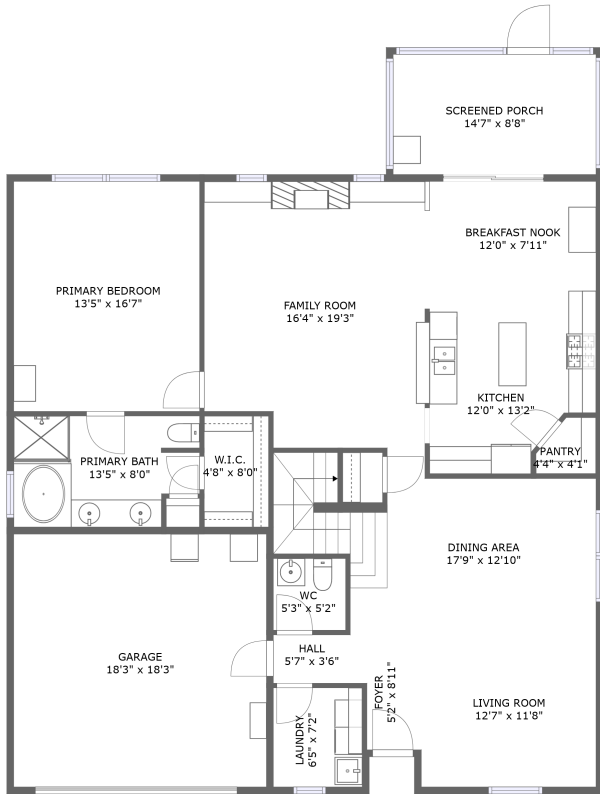

1501 Alton Court, Fruit Cove, Florida 32259, United States

FLOOR 1

FLOOR 2

Property summary

 **1** Garages

 **5** Bedrooms

 **3** Bathrooms

 **1** Half baths

 **2** Floors

 **3,420** Gross living area sqft

 **3,981** Total sqft

1501 Alton Court, Fruit Cove, Florida 32259, United States

Room dimensions

Floor 1

Total sqft: 2063 Living area: 1567

#		Dimensions	sqft	Counted as living area
1	Garage	18'3" x 18'3"	334 sq. ft	No
2	Laundry	6'5" x 7'2"	46 sq. ft	Yes
3	Breakfast Nook	12'0" x 7'11"	95 sq. ft	Yes
4	WC	5'3" x 5'2"	27 sq. ft	Yes
5	Dining Area	17'9" x 12'10"	224 sq. ft	Yes
6	Living Room	12'7" x 11'8"	147 sq. ft	Yes
7	Kitchen	12'0" x 13'2"	141 sq. ft	Yes
8	Pantry	4'4" x 4'1"	15 sq. ft	Yes
9	Hall	5'7" x 3'6"	19 sq. ft	Yes
10	W.I.C.	4'8" x 8'0"	37 sq. ft	Yes
11	Primary Bath	13'5" x 8'0"	100 sq. ft	Yes

Scan captured on Wed, 19 Feb 2025 17:43:42 GMT

Information is calculated by Cubicasa technology deemed highly reliable but not guaranteed.

1501 Alton Court, Fruit Cove, Florida 32259, United States

#		Dimensions	sqft	Counted as living area
12	Foyer	5'2" x 8'11"	40 sq. ft	Yes
13	Primary Bedroom	13'5" x 16'7"	223 sq. ft	Yes
14	Screened Porch	14'7" x 8'8"	127 sq. ft	No
15	Family Room	16'4" x 19'3"	300 sq. ft	Yes

1501 Alton Court, Fruit Cove, Florida 32259, United States

Room dimensions

Floor 2

Total sqft: 1918 Living area: 1853

#		Dimensions	sqft	Counted as living area
16	Hall	23'11" x 12'2"	254 sq. ft	Yes
17	Sitting Room	24'8" x 16'6"	407 sq. ft	Yes
18	Bedroom	16'7" x 14'8"	244 sq. ft	Yes
19	Bedroom	12'8" x 16'5"	208 sq. ft	Yes
20	Bath	6'2" x 3'10"	24 sq. ft	Yes
21	W.I.C.	5'10" x 4'2"	24 sq. ft	Yes
22	Bath	9'0" x 7'9"	62 sq. ft	Yes
23	Bedroom	12'10" x 14'8"	167 sq. ft	Yes
24	Bedroom	12'0" x 14'8"	176 sq. ft	Yes
25	Bath	8'6" x 7'5"	55 sq. ft	Yes
26	Open To Below	3'11" x 17'1"	62 sq. ft	No