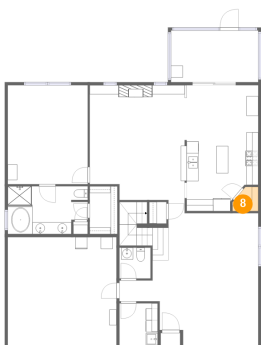

6 Floor 1 - Living Room

Dimensions: 12'7" x 11'8"
Area: 147 sq. ft
Counted as living area: Yes

Heated: Yes
Finished: Yes
Enclosed: Yes
Contiguous: Yes
Permitted: Yes
Wet space: No
Addition: No
Conversion: No

7 Floor 1 - Kitchen

Dimensions: 12'0" x 13'2"
Area: 141 sq. ft
Counted as living area: Yes

Heated: Yes
Finished: Yes
Enclosed: Yes
Contiguous: Yes
Permitted: Yes
Wet space: No
Addition: No
Conversion: No

8 Floor 1 - Pantry

Dimensions: 4'4" x 4'1"
Area: 15 sq. ft
Counted as living area: Yes

Heated: Yes
Finished: Yes
Enclosed: Yes
Contiguous: Yes
Permitted: Yes
Wet space: No
Addition: No
Conversion: No

1501 Alton Court, Fruit Cove, Florida 32259, United States