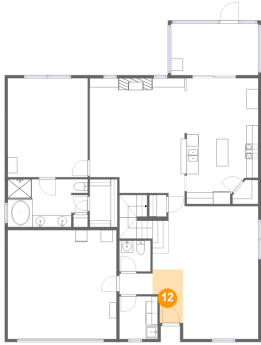

1501 Alton Court, Fruit Cove, Florida 32259, United States

12 Floor 1 - Foyer

Dimensions: 5'2" x 8'11"
Area: 40 sq. ft
Counted as living area: Yes

Heated: Yes
Finished: Yes
Enclosed: Yes
Contiguous: Yes
Permitted: Yes
Wet space: No
Addition: No
Conversion: No