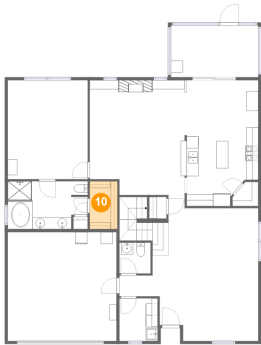

7 Floor 1 - Kitchen

Dimensions: 12'0" x 13'2"
Area: 141 sq. ft
Counted as living area: Yes

Heated: Yes
Finished: Yes
Enclosed: Yes
Contiguous: Yes
Permitted: Yes
Wet space: No
Addition: No
Conversion: No

8 Floor 1 - Pantry

Dimensions: 4'4" x 4'1"
Area: 15 sq. ft
Counted as living area: Yes

Heated: Yes
Finished: Yes
Enclosed: Yes
Contiguous: Yes
Permitted: Yes
Wet space: No
Addition: No
Conversion: No

1501 Alton Court, Fruit Cove, Florida 32259, United States

9 Floor 1 - Hall

Dimensions: 5'7" x 3'6"
Area: 19 sq. ft
Counted as living area: Yes

Heated: Yes
Finished: Yes
Enclosed: Yes
Contiguous: Yes
Permitted: Yes
Wet space: No
Addition: No
Conversion: No

10 Floor 1 - W.I.C.