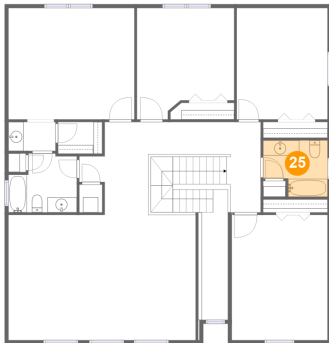

25 Floor 2 - Bath

Dimensions: 8'6" x 7'5"
Area: 55 sq. ft
Counted as living area: Yes

Heated: Yes
Finished: Yes
Enclosed: Yes
Contiguous: Yes
Permitted: Yes
Wet space: Yes
Addition: No
Conversion: No