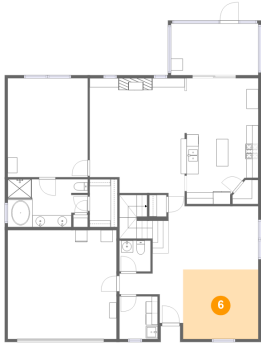

1501 Alton Court, Fruit Cove, Florida 32259, United States

6 Floor 1 - Living Room

Dimensions: 12'7" x 11'8"
Area: 147 sq. ft
Counted as living area: Yes

Heated: Yes
Finished: Yes
Enclosed: Yes
Contiguous: Yes
Permitted: Yes
Wet space: No
Addition: No
Conversion: No