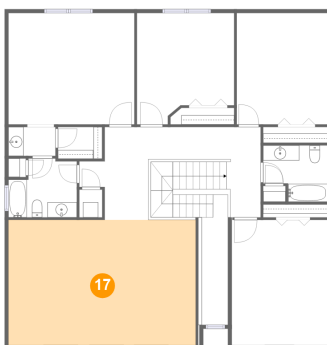

17 Floor 2 - Sitting Room

Dimensions: 24'8" x 16'6"
Area: 407 sq. ft
Counted as living area: Yes

Heated: Yes
Finished: Yes
Enclosed: Yes
Contiguous: Yes
Permitted: Yes
Wet space: No
Addition: No
Conversion: No