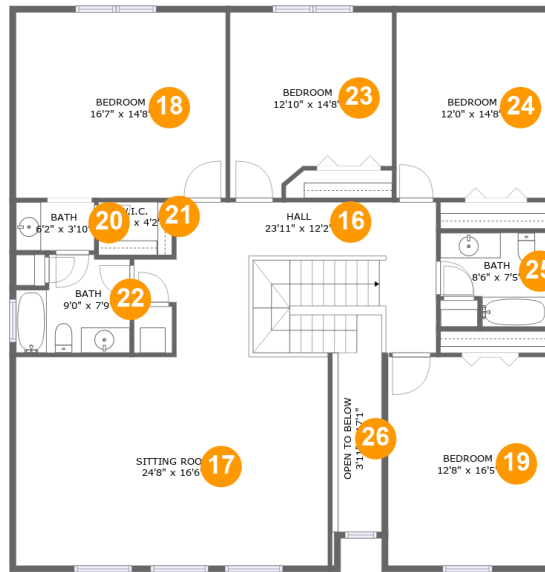

 **2** Floors

 **3,420** Gross living area sqft

 **3,981** Total sqft

1501 Alton Court, Fruit Cove, Florida 32259, United States

Room dimensions

Floor 1

Total sqft: 2063 Living area: 1567

#		Dimensions	sqft	Counted as living area
1	Garage	18'3" x 18'3"	334 sq. ft	No
2	Laundry	6'5" x 7'2"	46 sq. ft	Yes
3	Breakfast Nook	12'0" x 7'11"	95 sq. ft	Yes
4	WC	5'3" x 5'2"	27 sq. ft	Yes
5	Dining Area	17'9" x 12'10"	224 sq. ft	Yes
6	Living Room	12'7" x 11'8"	147 sq. ft	Yes
7	Kitchen	12'0" x 13'2"	141 sq. ft	Yes
8	Pantry	4'4" x 4'1"	15 sq. ft	Yes
9	Hall	5'7" x 3'6"	19 sq. ft	Yes
10	W.I.C.	4'8" x 8'0"	37 sq. ft	Yes
11	Primary Bath	13'5" x 8'0"	100 sq. ft	Yes

Scan captured on Wed, 19 Feb 2025 17:43:42 GMT

Information is calculated by Cubicasa technology deemed highly reliable but not guaranteed.

1501 Alton Court, Fruit Cove, Florida 32259, United States

#		Dimensions	sqft	Counted as living area
12	Foyer	5'2" x 8'11"	40 sq. ft	Yes
13	Primary Bedroom	13'5" x 16'7"	223 sq. ft	Yes
14	Screened Porch	14'7" x 8'8"	127 sq. ft	No
15	Family Room	16'4" x 19'3"	300 sq. ft	Yes

1501 Alton Court, Fruit Cove, Florida 32259, United States

Room dimensions

Floor 2

Total sqft: 1918 Living area: 1853

#		Dimensions	sqft	Counted as living area
16	Hall	23'11" x 12'2"	254 sq. ft	Yes
17	Sitting Room	24'8" x 16'6"	407 sq. ft	Yes
18	Bedroom	16'7" x 14'8"	244 sq. ft	Yes
19	Bedroom	12'8" x 16'5"	208 sq. ft	Yes
20	Bath	6'2" x 3'10"	24 sq. ft	Yes
21	W.I.C.	5'10" x 4'2"	24 sq. ft	Yes
22	Bath	9'0" x 7'9"	62 sq. ft	Yes
23	Bedroom	12'10" x 14'8"	167 sq. ft	Yes
24	Bedroom	12'0" x 14'8"	176 sq. ft	Yes
25	Bath	8'6" x 7'5"	55 sq. ft	Yes
26	Open To Below	3'11" x 17'1"	62 sq. ft	No

1501 Alton Court, Fruit Cove, Florida 32259, United States

1 Floor 1 - Garage

Dimensions: 18'3" x 18'3"
Area: 334 sq. ft
Counted as living area: No

Heated: No
Finished: No
Enclosed: Yes
Contiguous: Yes
Permitted: Yes
Wet space: No
Addition: No
Conversion: No