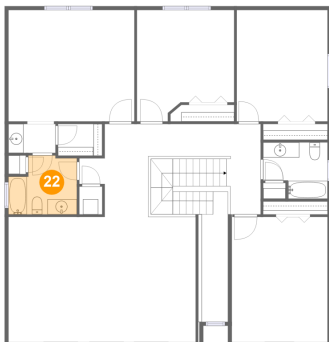

22 Floor 2 - Bath

Dimensions: 9'0" x 7'9"
Area: 62 sq. ft
Counted as living area: Yes

Heated: Yes
Finished: Yes
Enclosed: Yes
Contiguous: Yes
Permitted: Yes
Wet space: Yes
Addition: No
Conversion: No