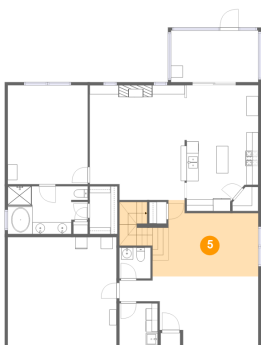

2 Floor 1 - Laundry

Dimensions: 6'5" x 7'2"
Area: 46 sq. ft
Counted as living area: Yes

Heated: Yes
Finished: Yes
Enclosed: Yes
Contiguous: Yes
Permitted: Yes
Wet space: No
Addition: No
Conversion: No

1501 Alton Court, Fruit Cove, Florida 32259, United States

3 Floor 1 - Breakfast Nook

Dimensions: 12'0" x 7'11"
Area: 95 sq. ft
Counted as living area: Yes

Heated: Yes
Finished: Yes
Enclosed: Yes
Contiguous: Yes
Permitted: Yes
Wet space: No
Addition: No
Conversion: No

4 Floor 1 - WC

Dimensions: 5'3" x 5'2"
Area: 27 sq. ft
Counted as living area: Yes

Heated: Yes
Finished: Yes
Enclosed: Yes
Contiguous: Yes
Permitted: Yes
Wet space: Yes
Addition: No
Conversion: No

5 Floor 1 - Dining Area

Dimensions: 17'9" x 12'10"
Area: 224 sq. ft
Counted as living area: Yes

Heated: Yes
Finished: Yes
Enclosed: Yes
Contiguous: Yes
Permitted: Yes
Wet space: No
Addition: No
Conversion: No

1501 Alton Court, Fruit Cove, Florida 32259, United States