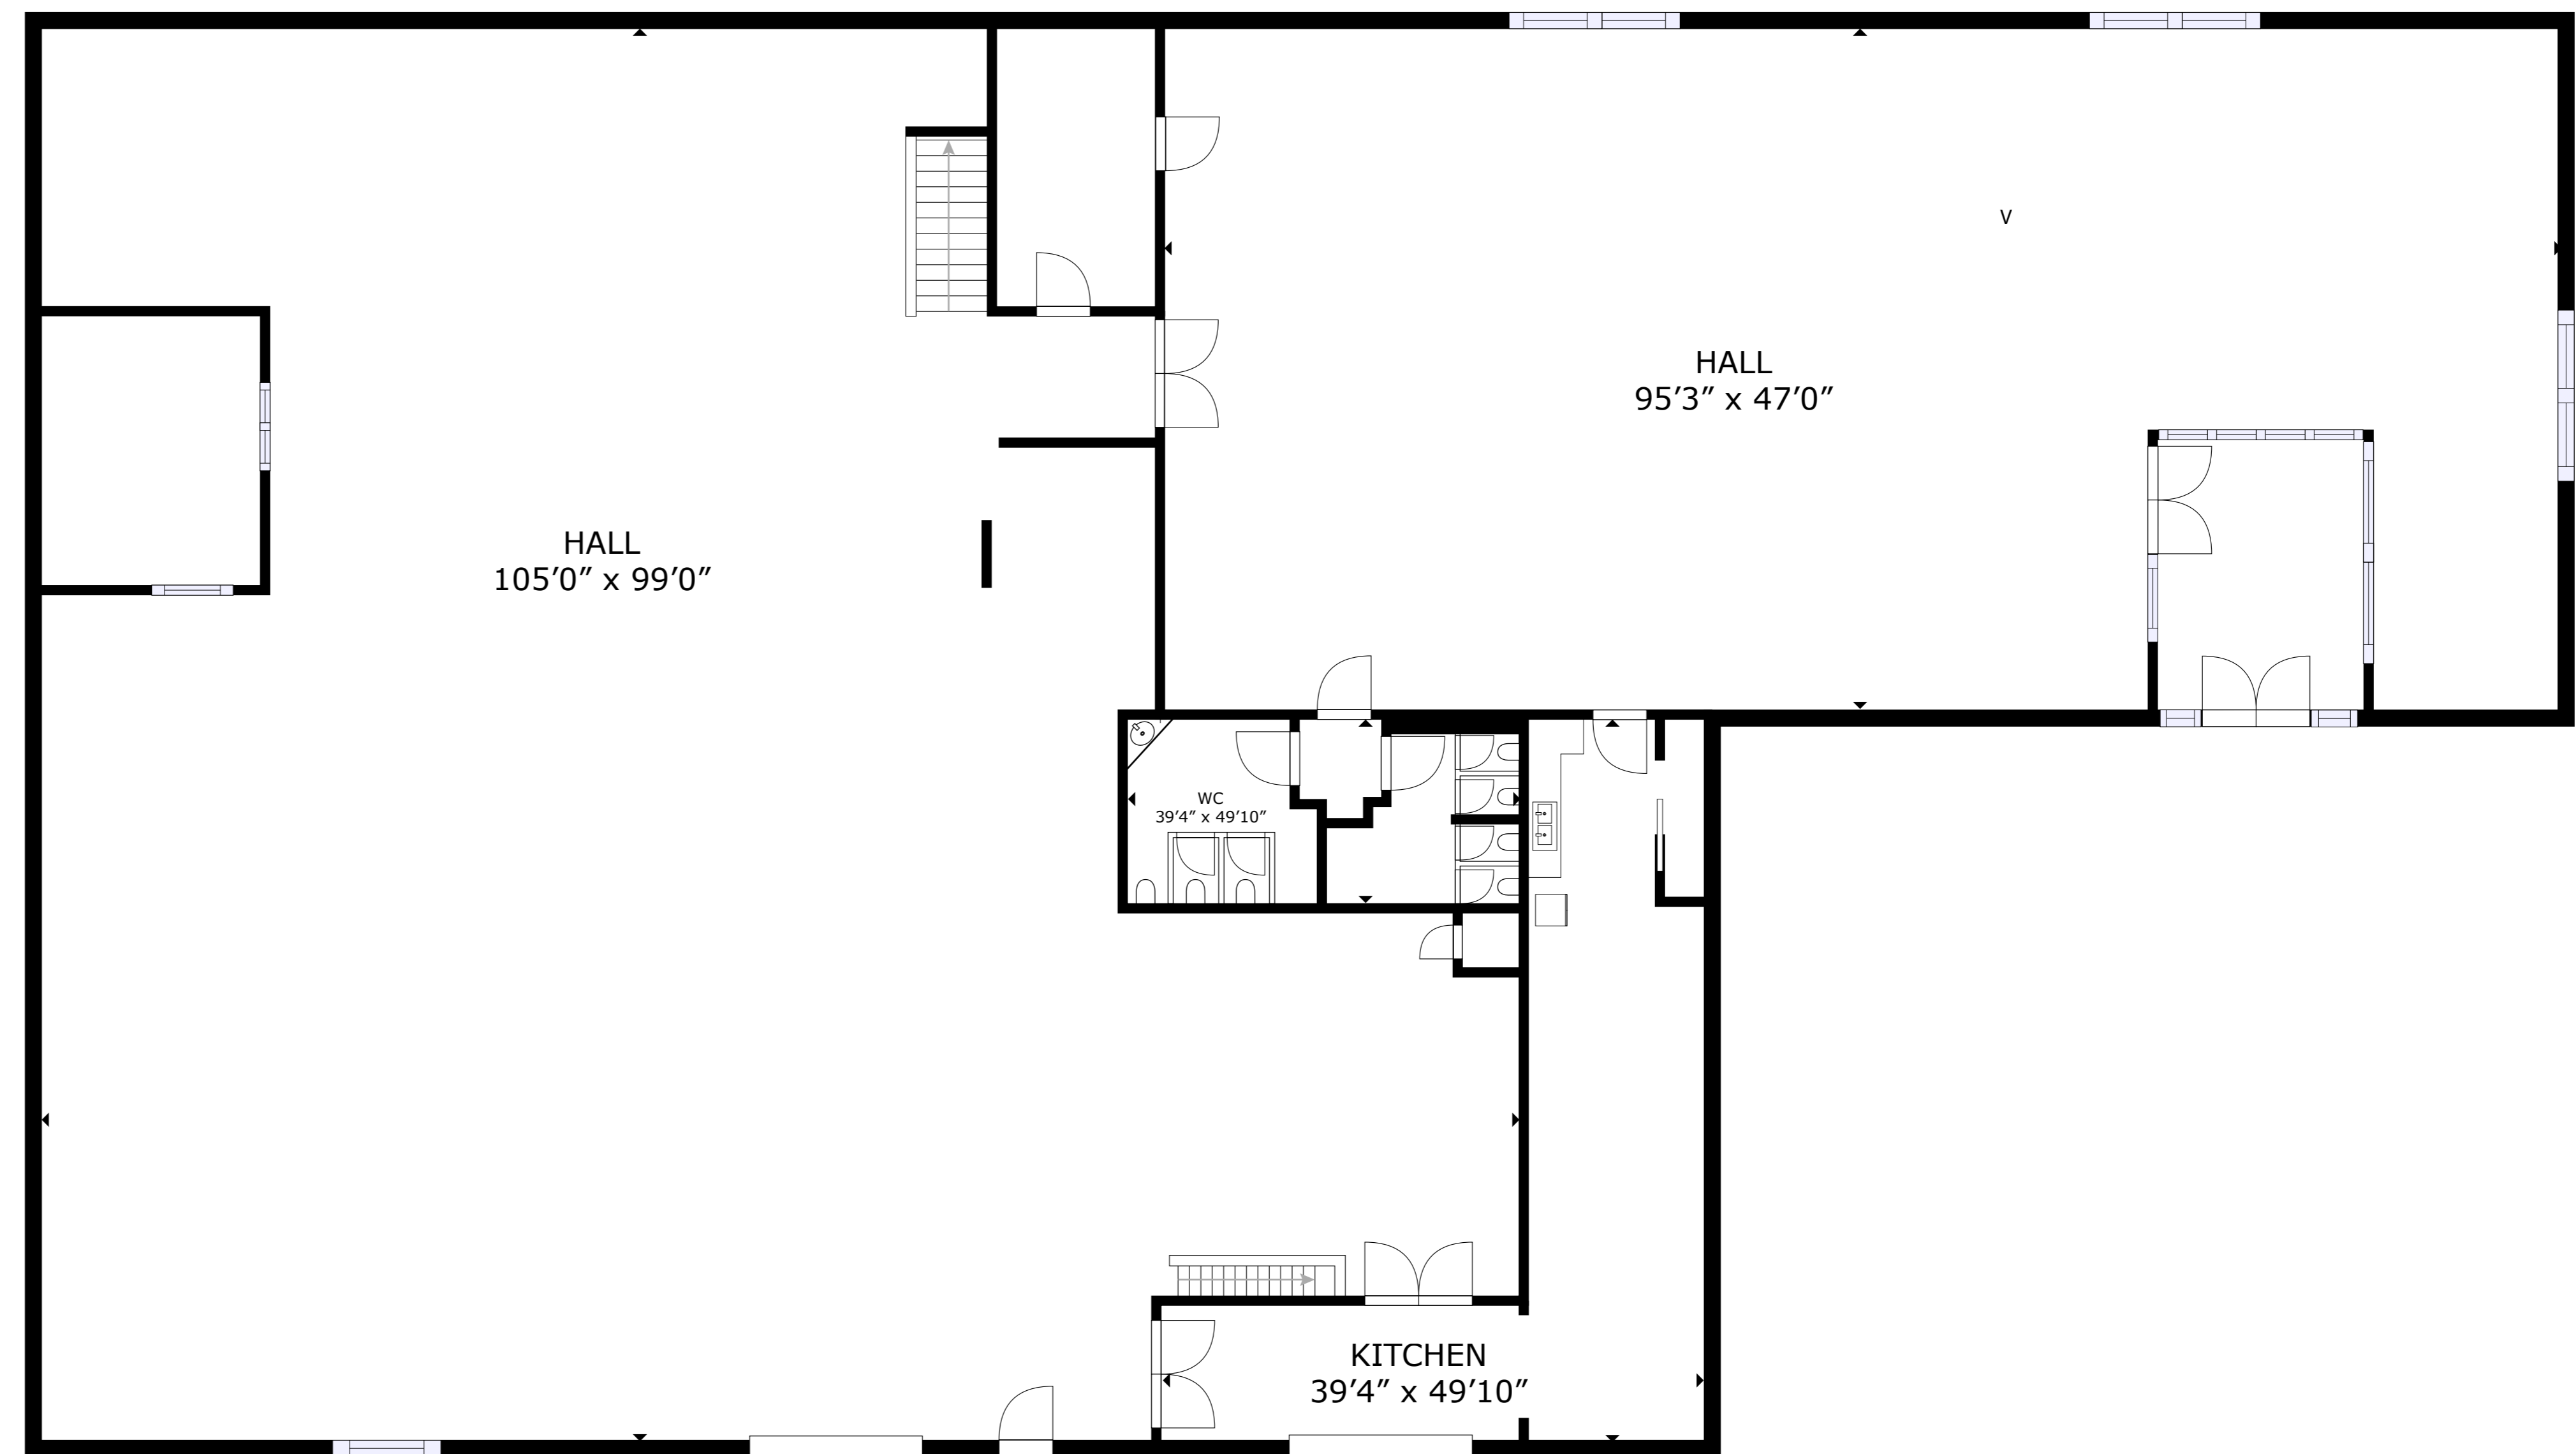

3RD FLOOR

2ND FLOOR

1ST FLOOR

GROSS INTERNAL AREA  
 1ST FLOOR: 4,596 sq. ft, 2ND FLOOR: 16,681 sq. ft  
 3RD FLOOR: 5,211 sq. ft  
 TOTAL: 26,488 sq. ft

SIZES AND DIMENSIONS ARE APPROXIMATE, ACTUAL MAY VARY.