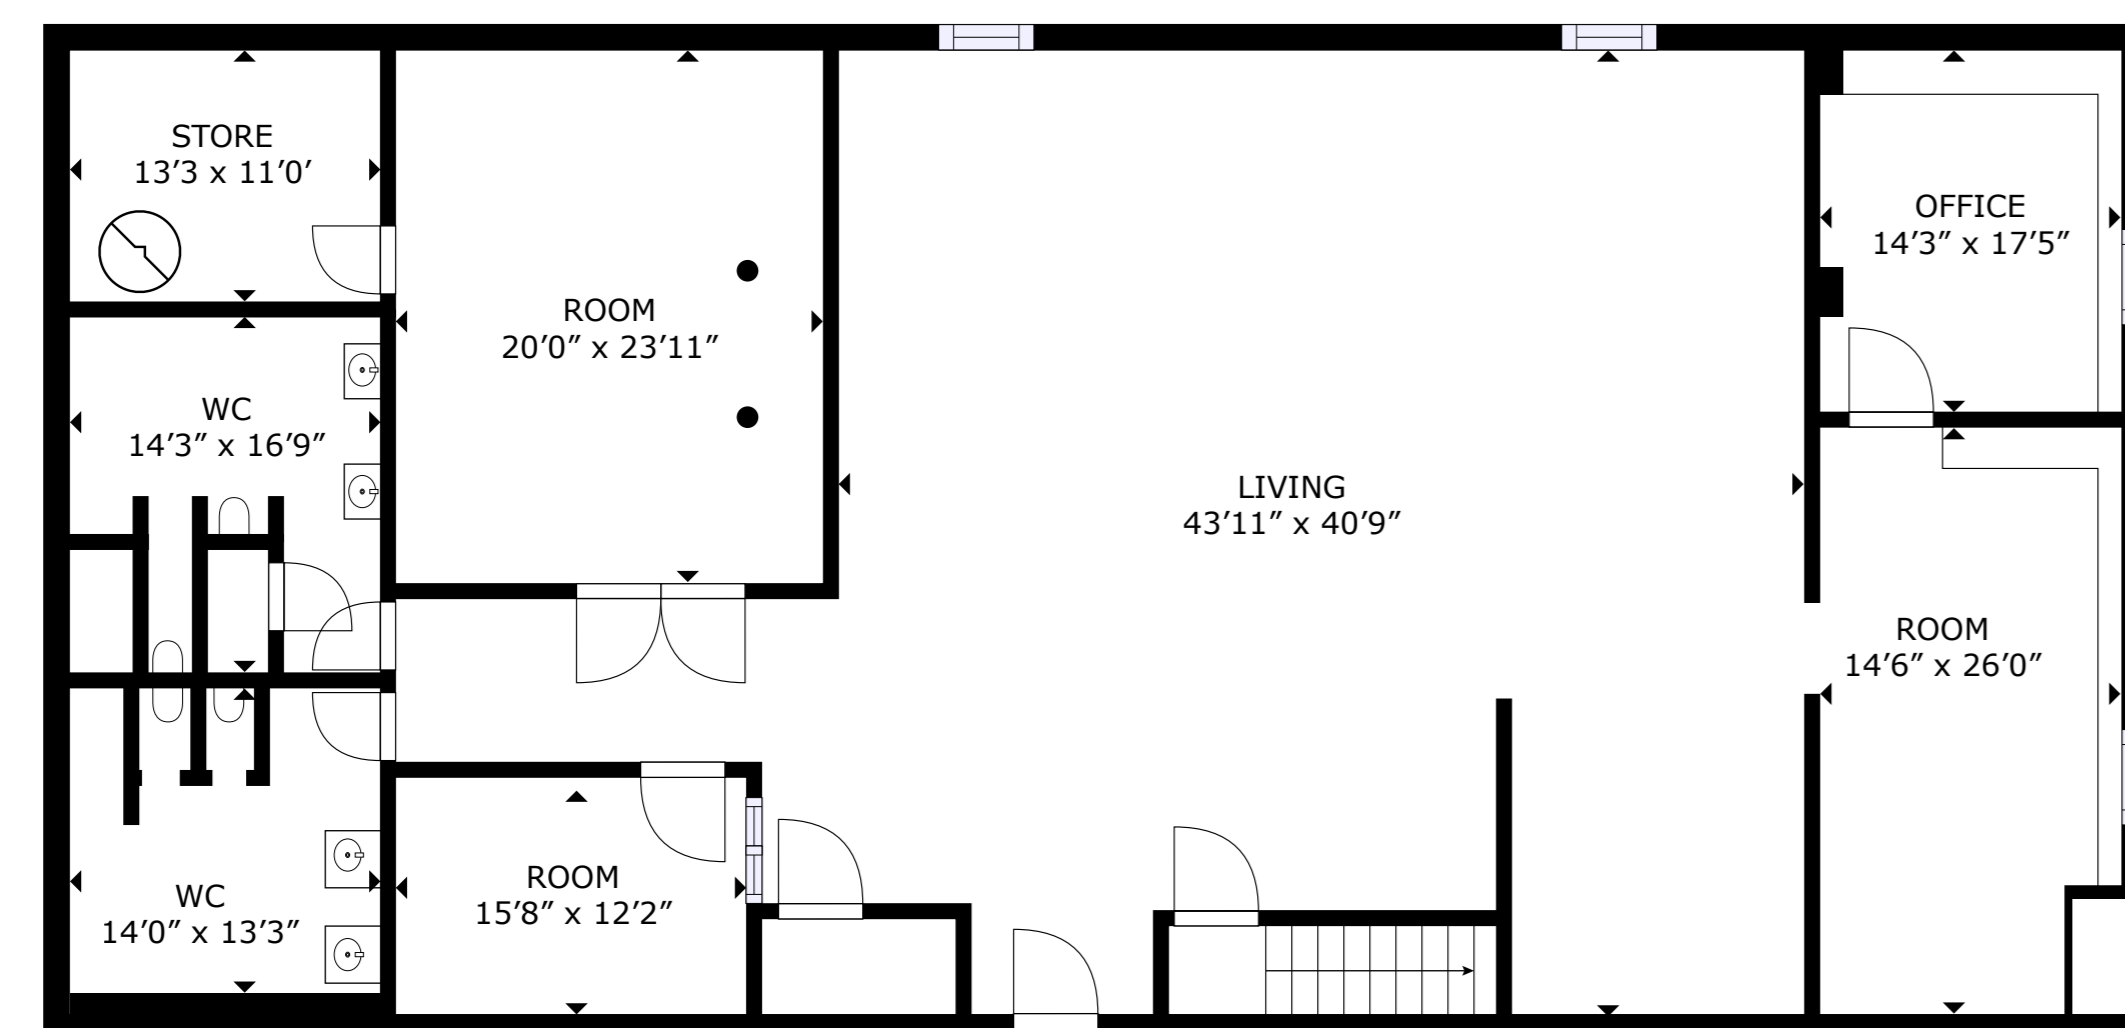

3RD FLOOR

2ND FLOOR

1ST FLOOR

GROSS INTERNAL AREA  
 1ST FLOOR: 4,596 sq. ft, 2ND FLOOR: 16,681 sq. ft  
 3RD FLOOR: 5,211 sq. ft  
 TOTAL: 26,488 sq. ft

SIZES AND DIMENSIONS ARE APPROXIMATE, ACTUAL MAY VARY.