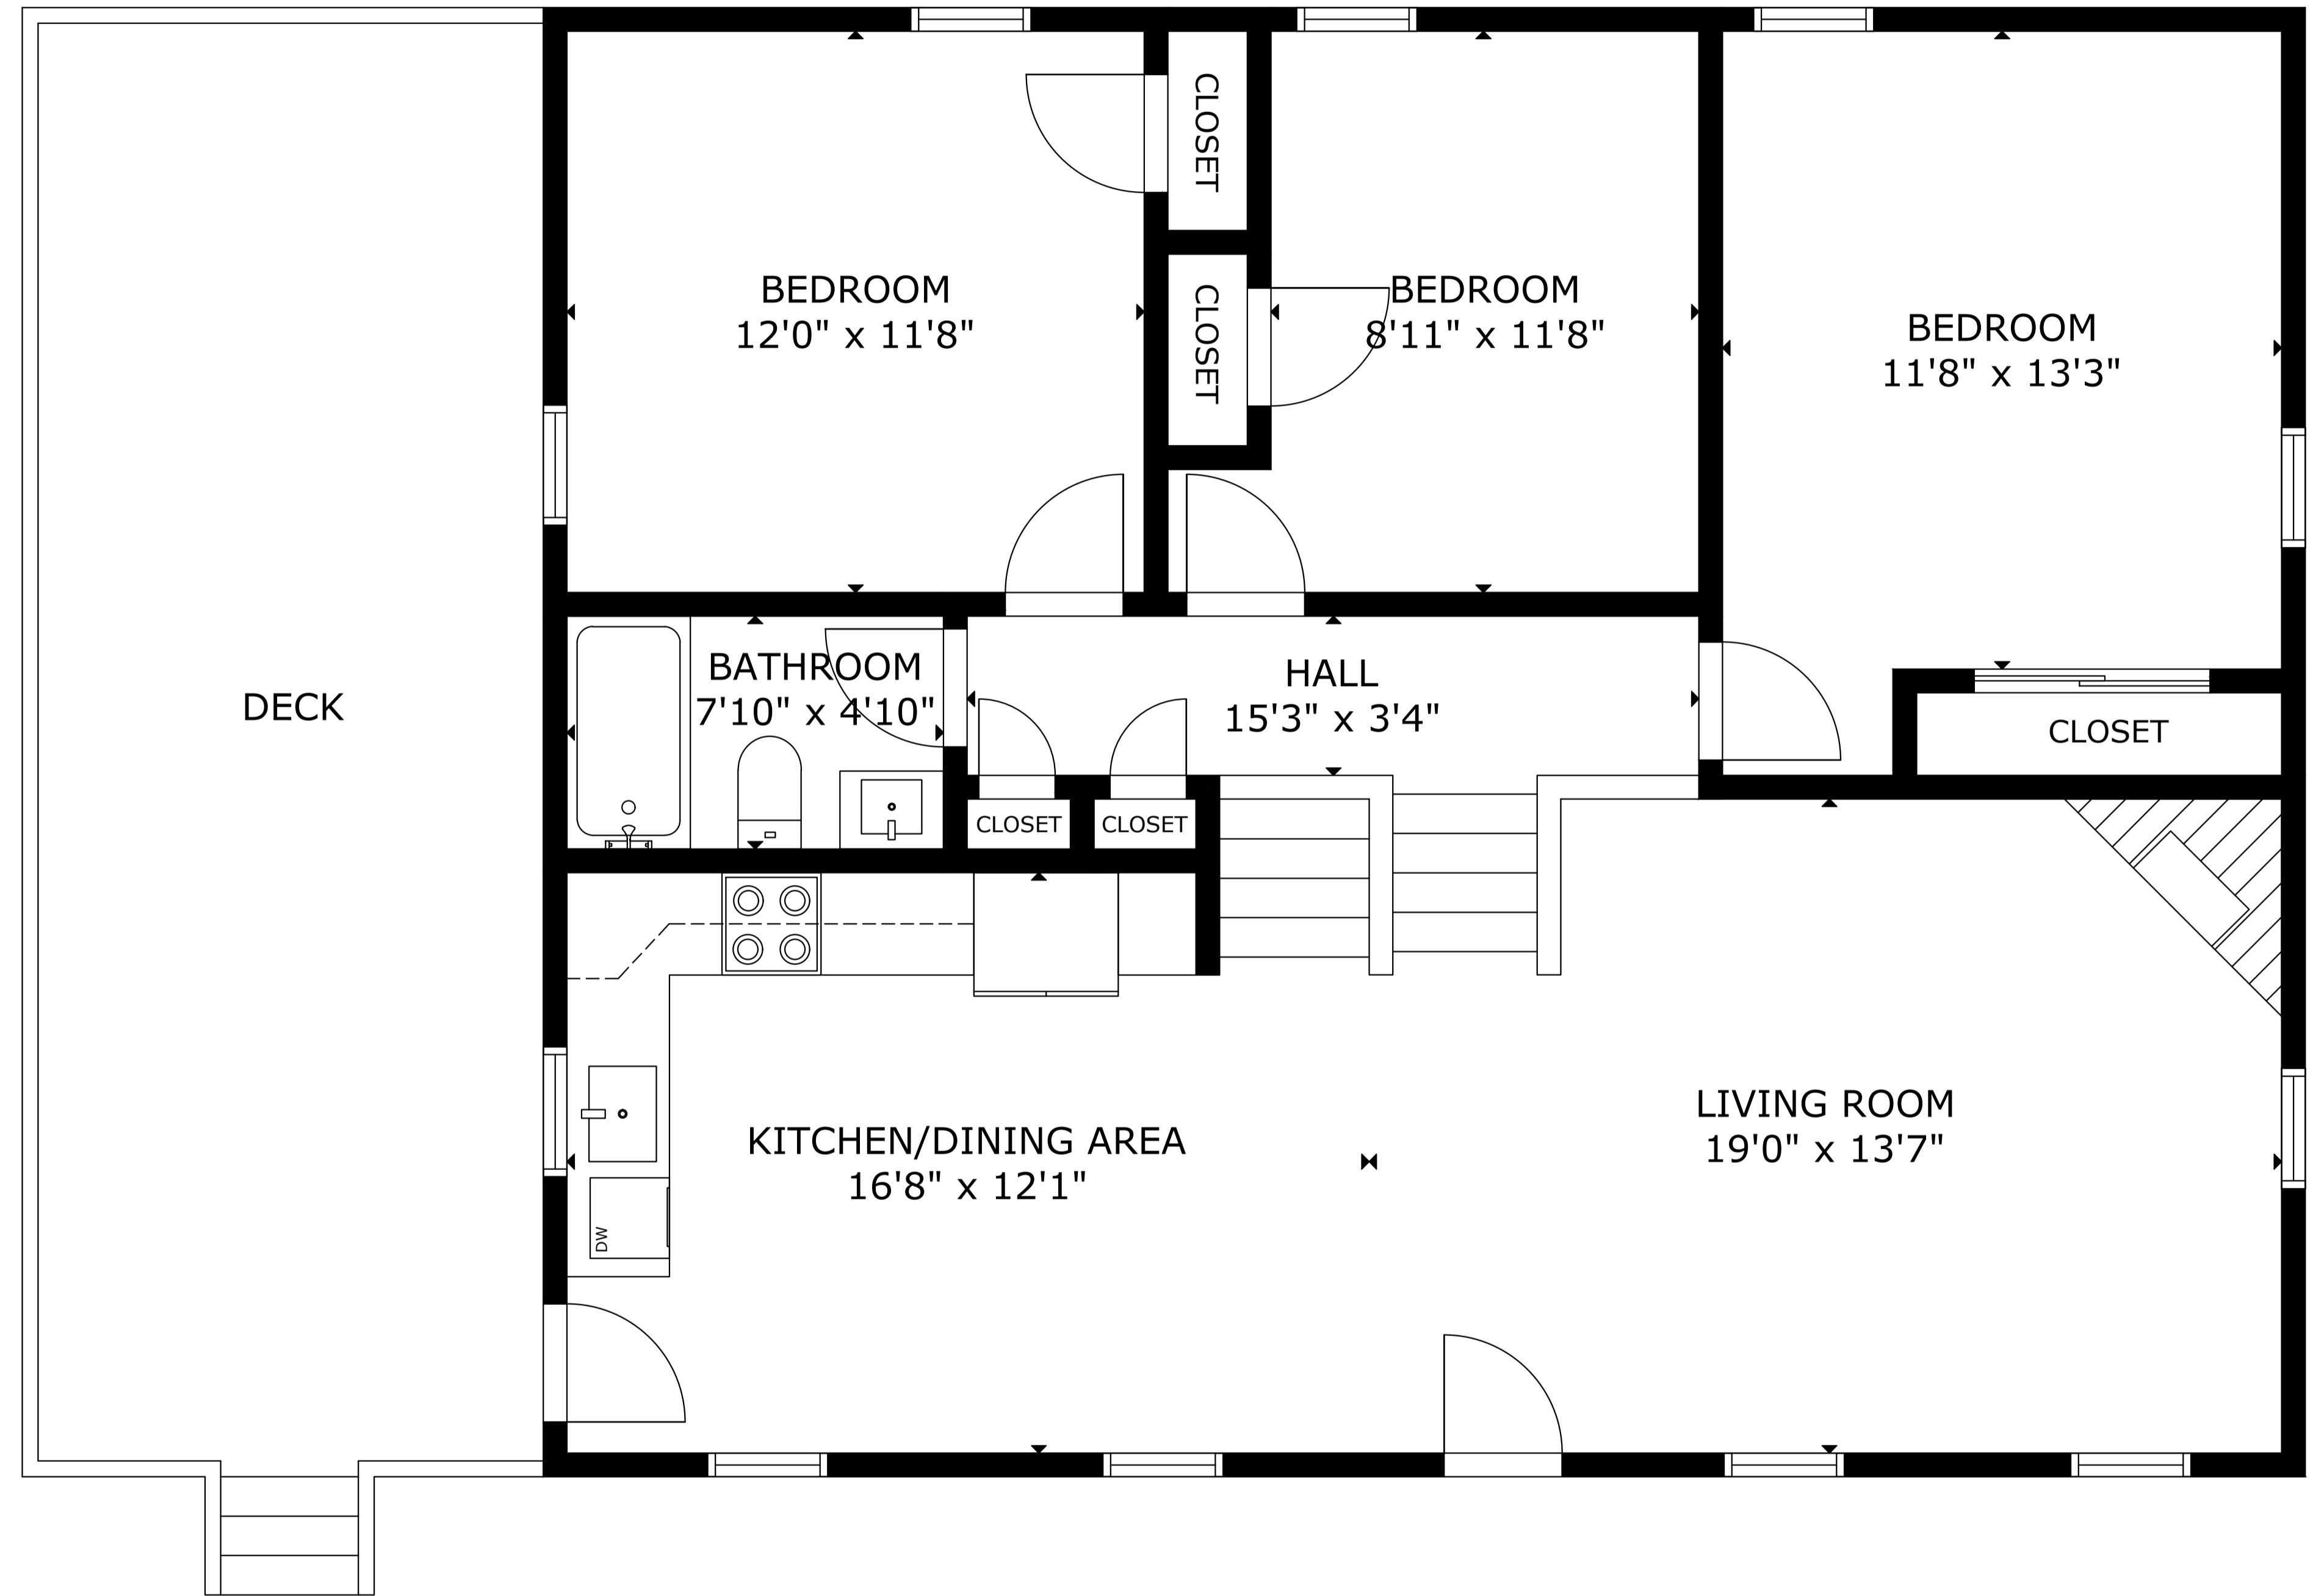

7 Summer St. Wareham

FLOOR 1

FLOOR 2

GROSS INTERNAL AREA
TOTAL: 1,550 sq ft
FLOOR 1: 493 sq ft, FLOOR 2: 1,057 sq ft
SIZE AND DIMENSIONS ARE APPROXIMATE, ACTUAL MAY VARY