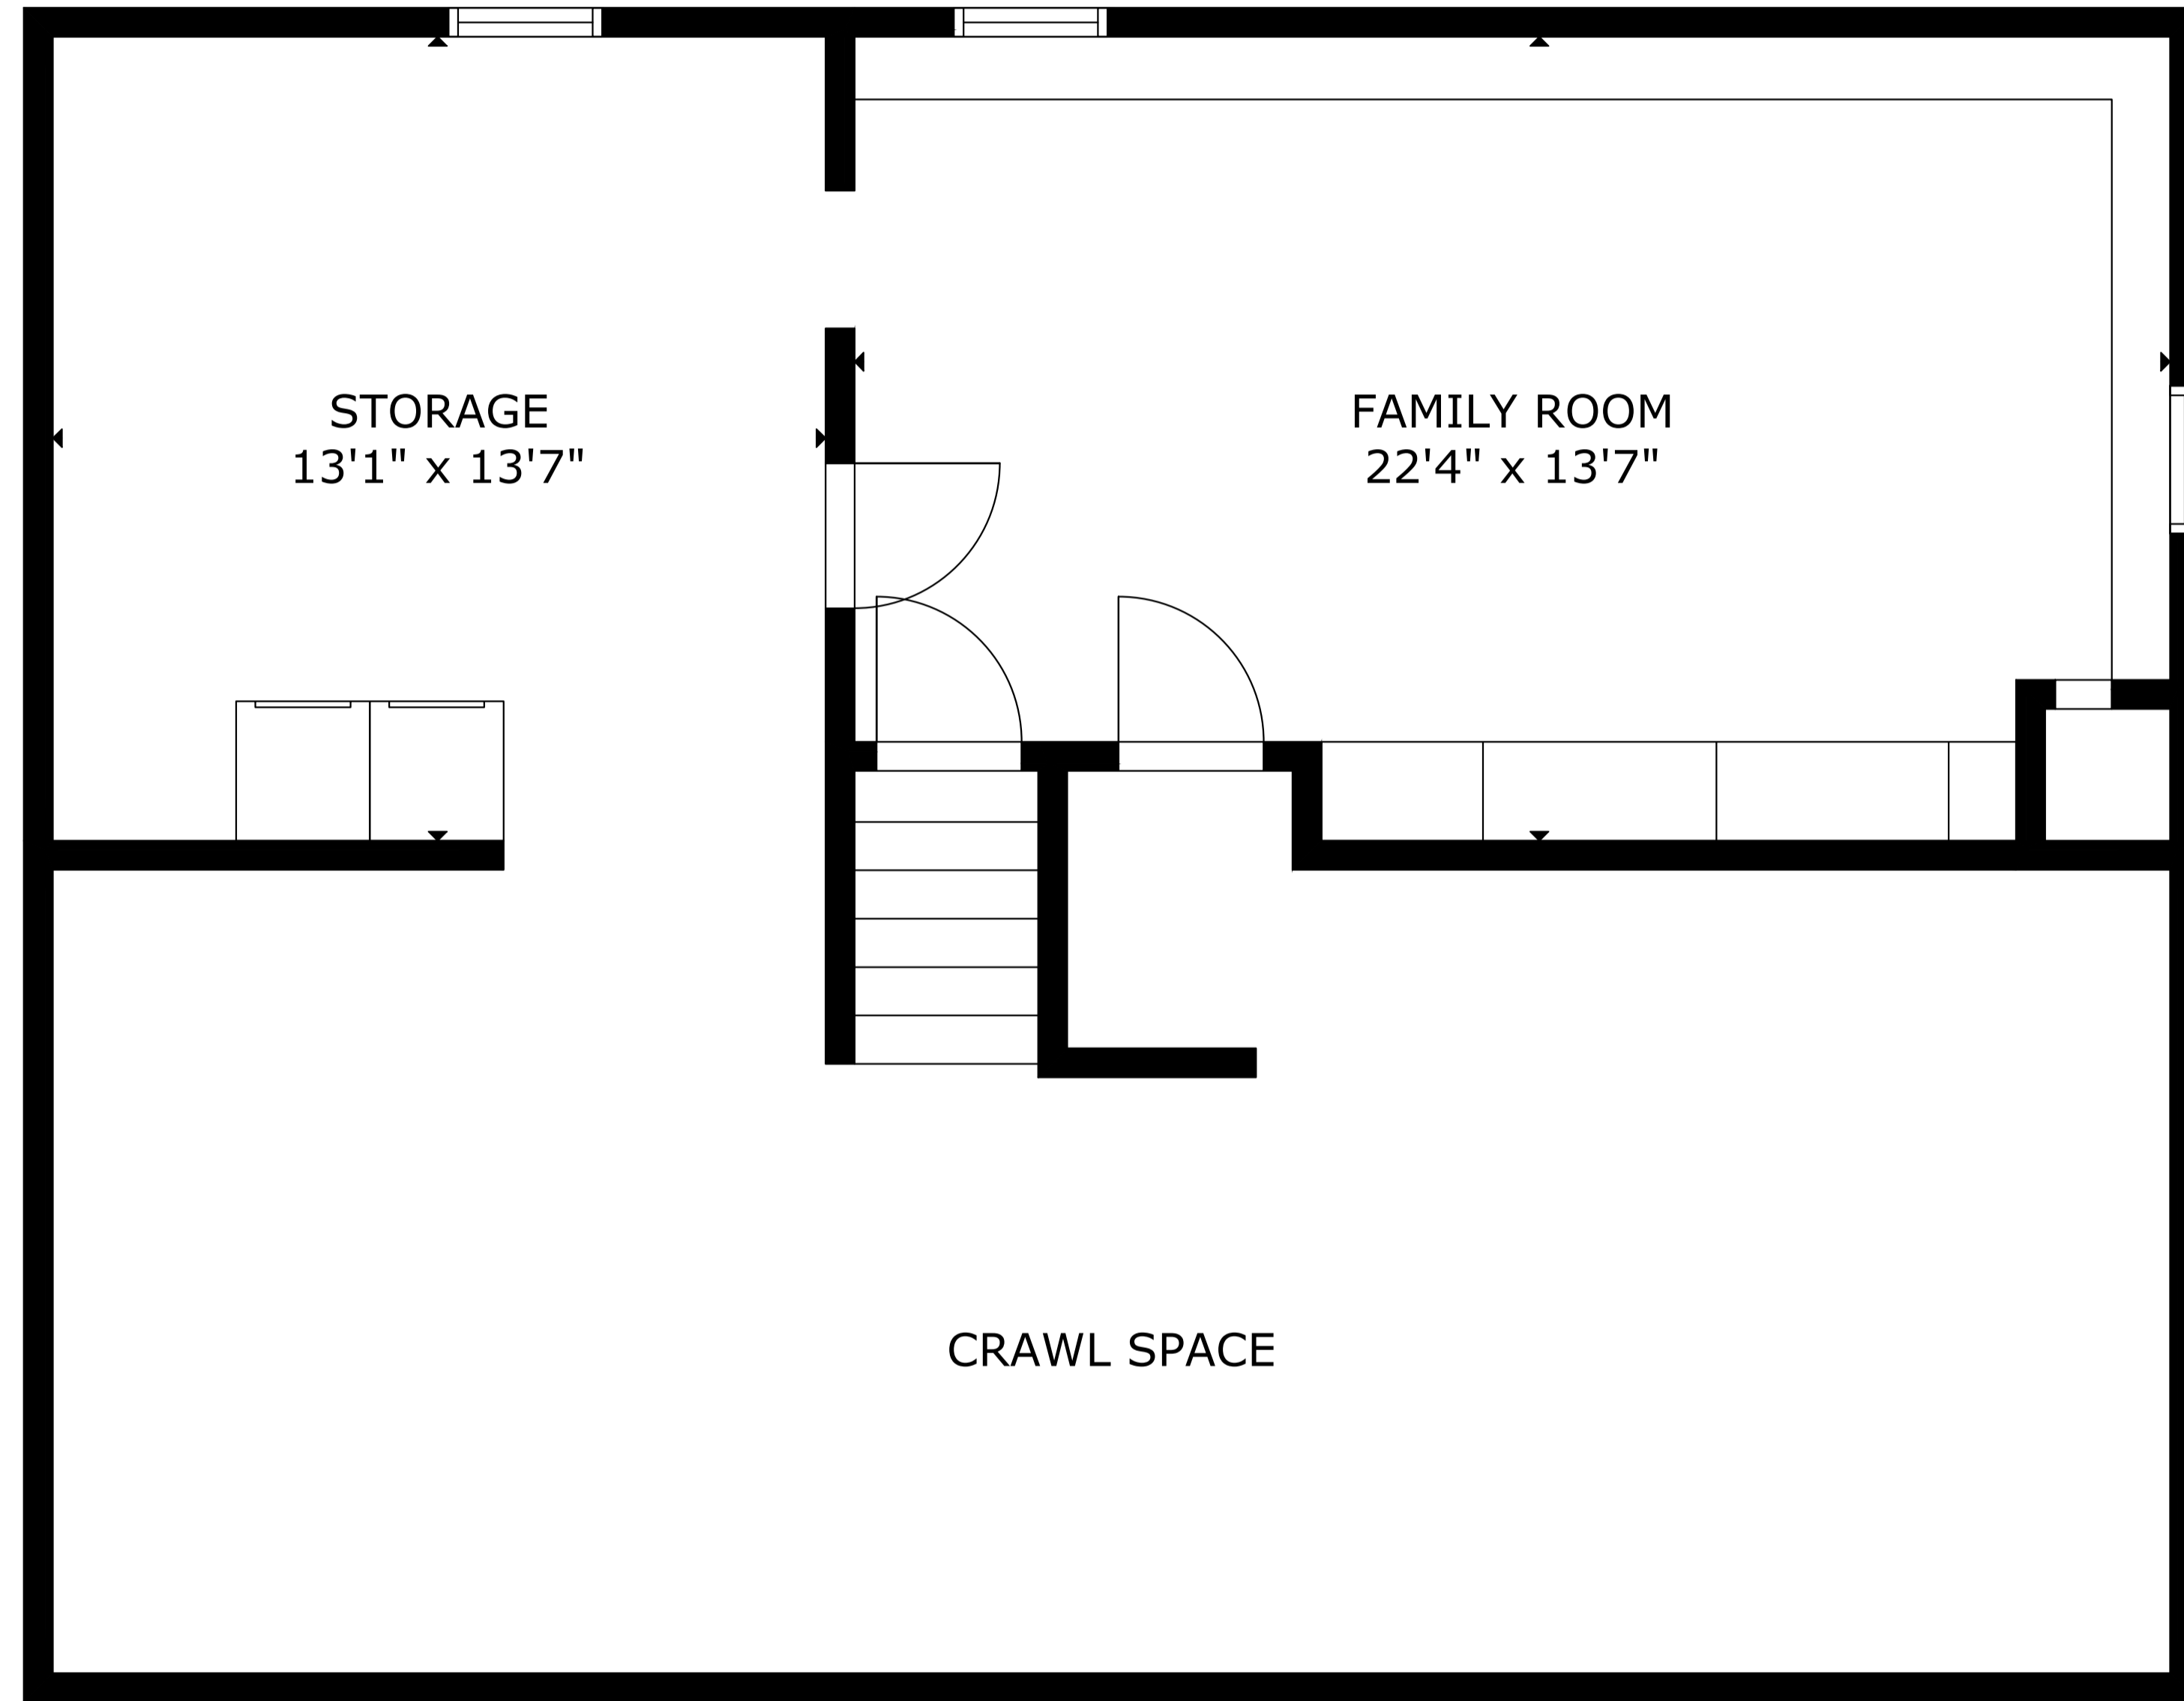

7 Summer St. Wareham

FLOOR 1

FLOOR 2

GROSS INTERNAL AREA
TOTAL: 1,550 sq ft
FLOOR 1: 493 sq ft, FLOOR 2: 1,057 sq ft
SIZE AND DIMENSIONS ARE APPROXIMATE, ACTUAL MAY VARY