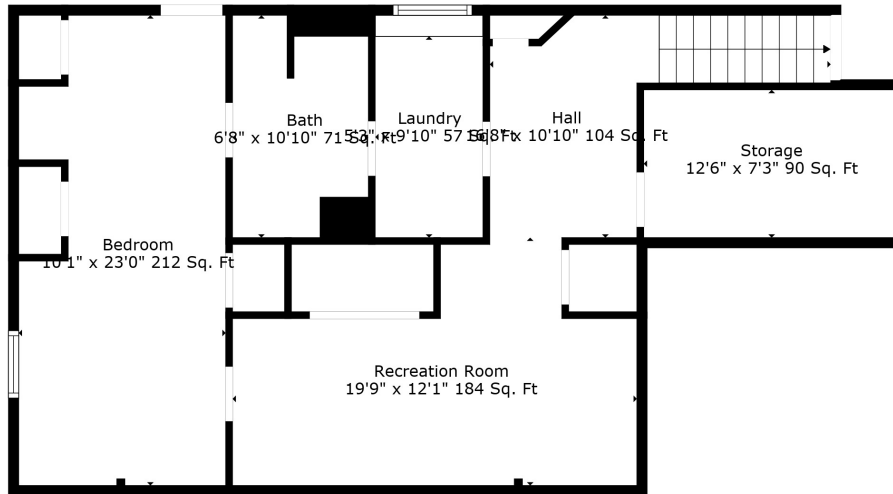

Floor 2

Floor 1

Total scanned area: 1796 sq. ft

Measurements Are Deemed Highly Reliable But Not Guaranteed.

Total scanned area: 1796 sq. ft

Measurements Are Deemed Highly Reliable But Not Guaranteed.

Total scanned area: 1796 sq. ft