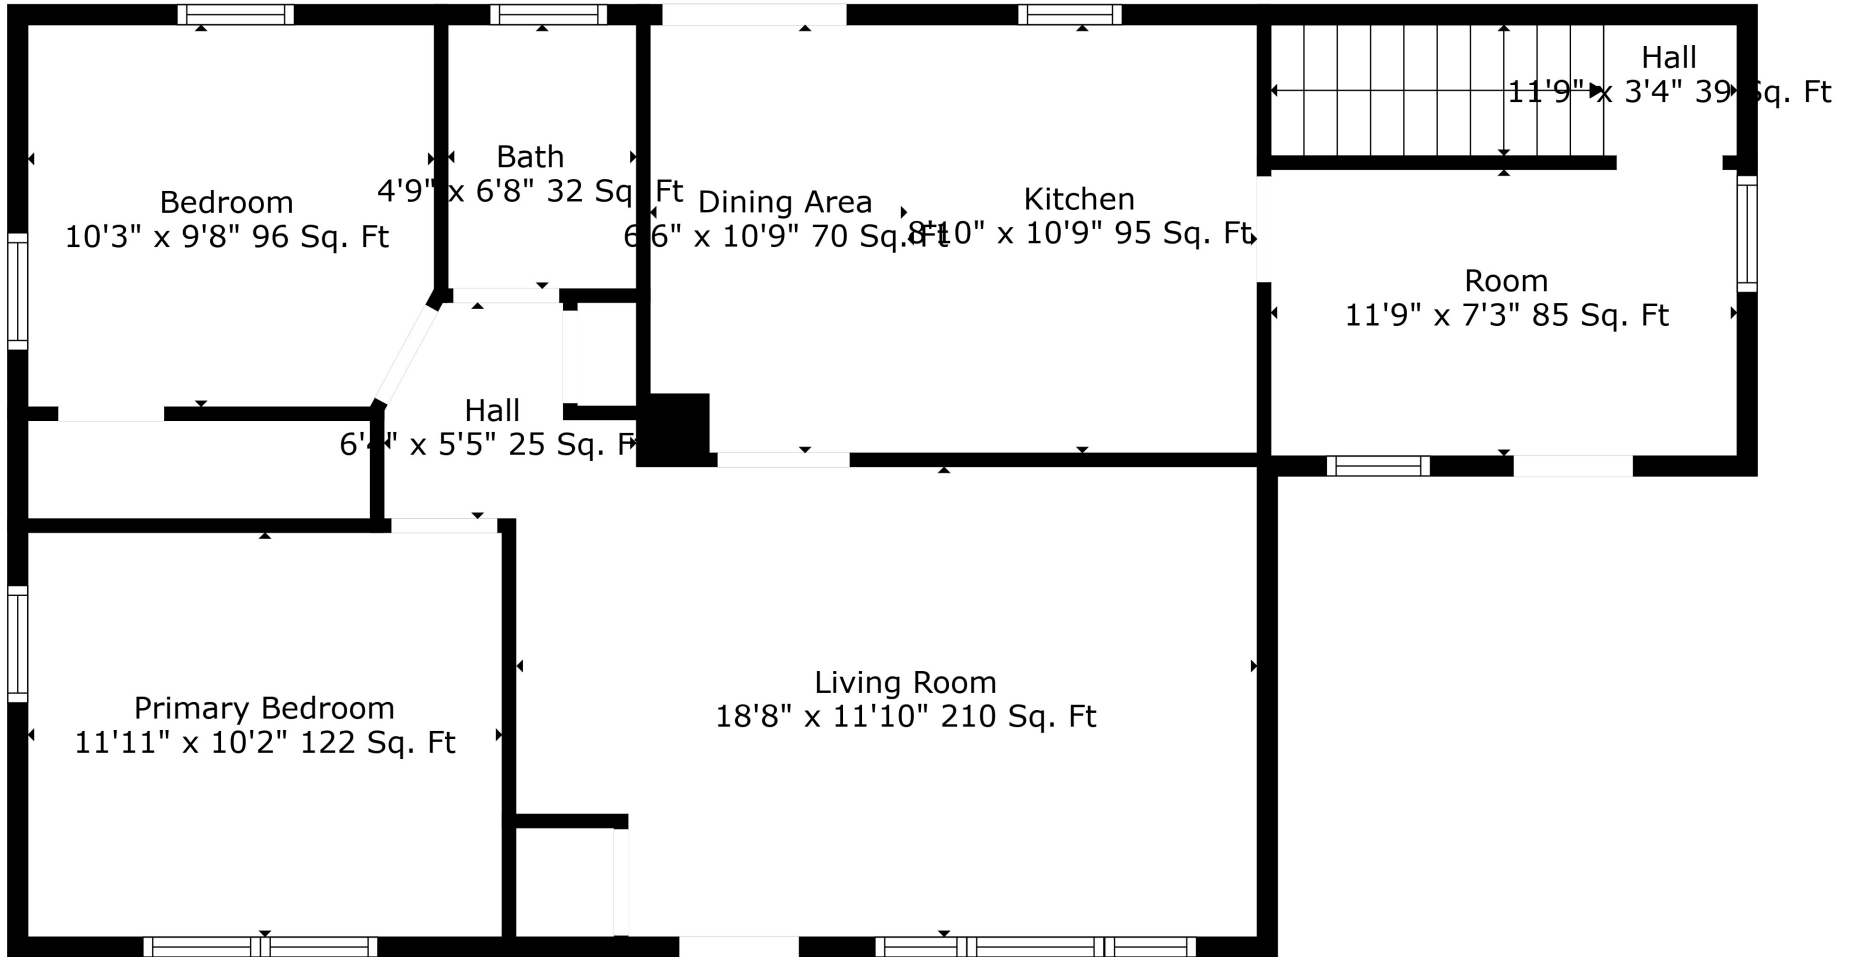

Floor 2

Floor 1

Total scanned area: 1796 sq. ft

Measurements Are Deemed Highly Reliable But Not Guaranteed.

Total scanned area: 1796 sq. ft

Measurements Are Deemed Highly Reliable But Not Guaranteed.

Total scanned area: 1796 sq. ft