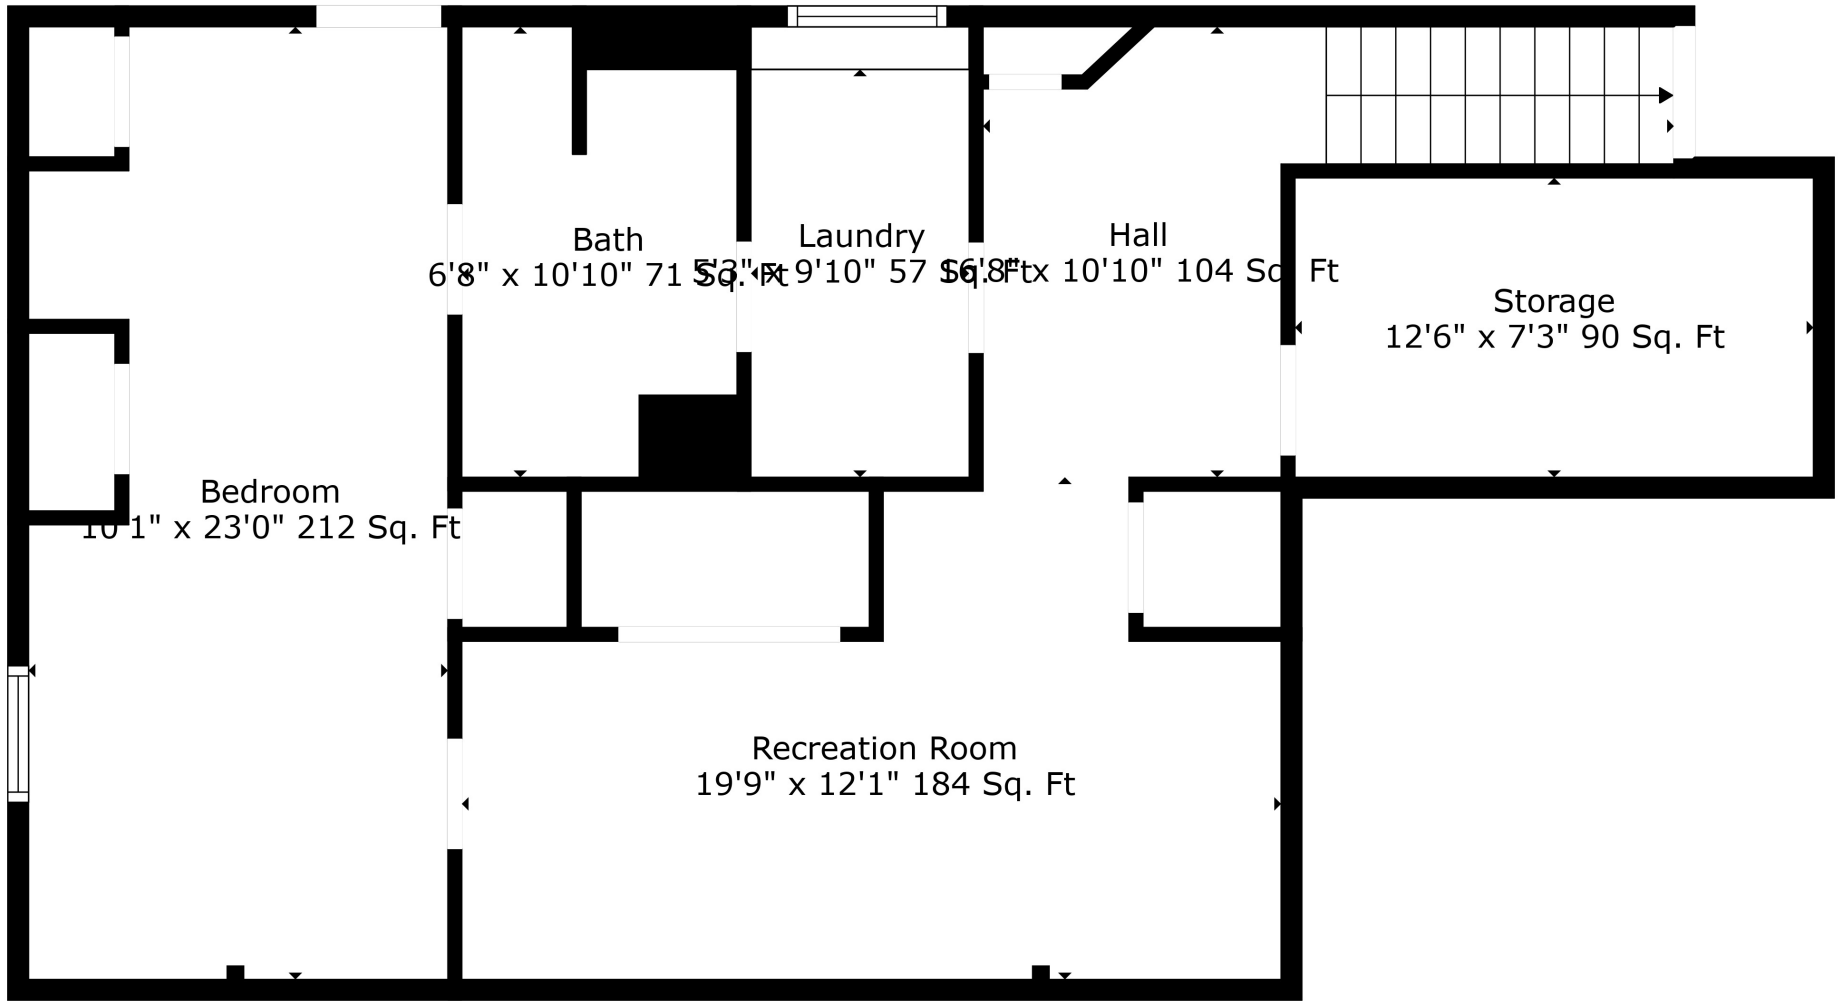

Floor 2

Floor 1

Total scanned area: 1796 sq. ft

Measurements Are Deemed Highly Reliable But Not Guaranteed.

Total scanned area: 1796 sq. ft

Measurements Are Deemed Highly Reliable But Not Guaranteed.

Total scanned area: 1796 sq. ft