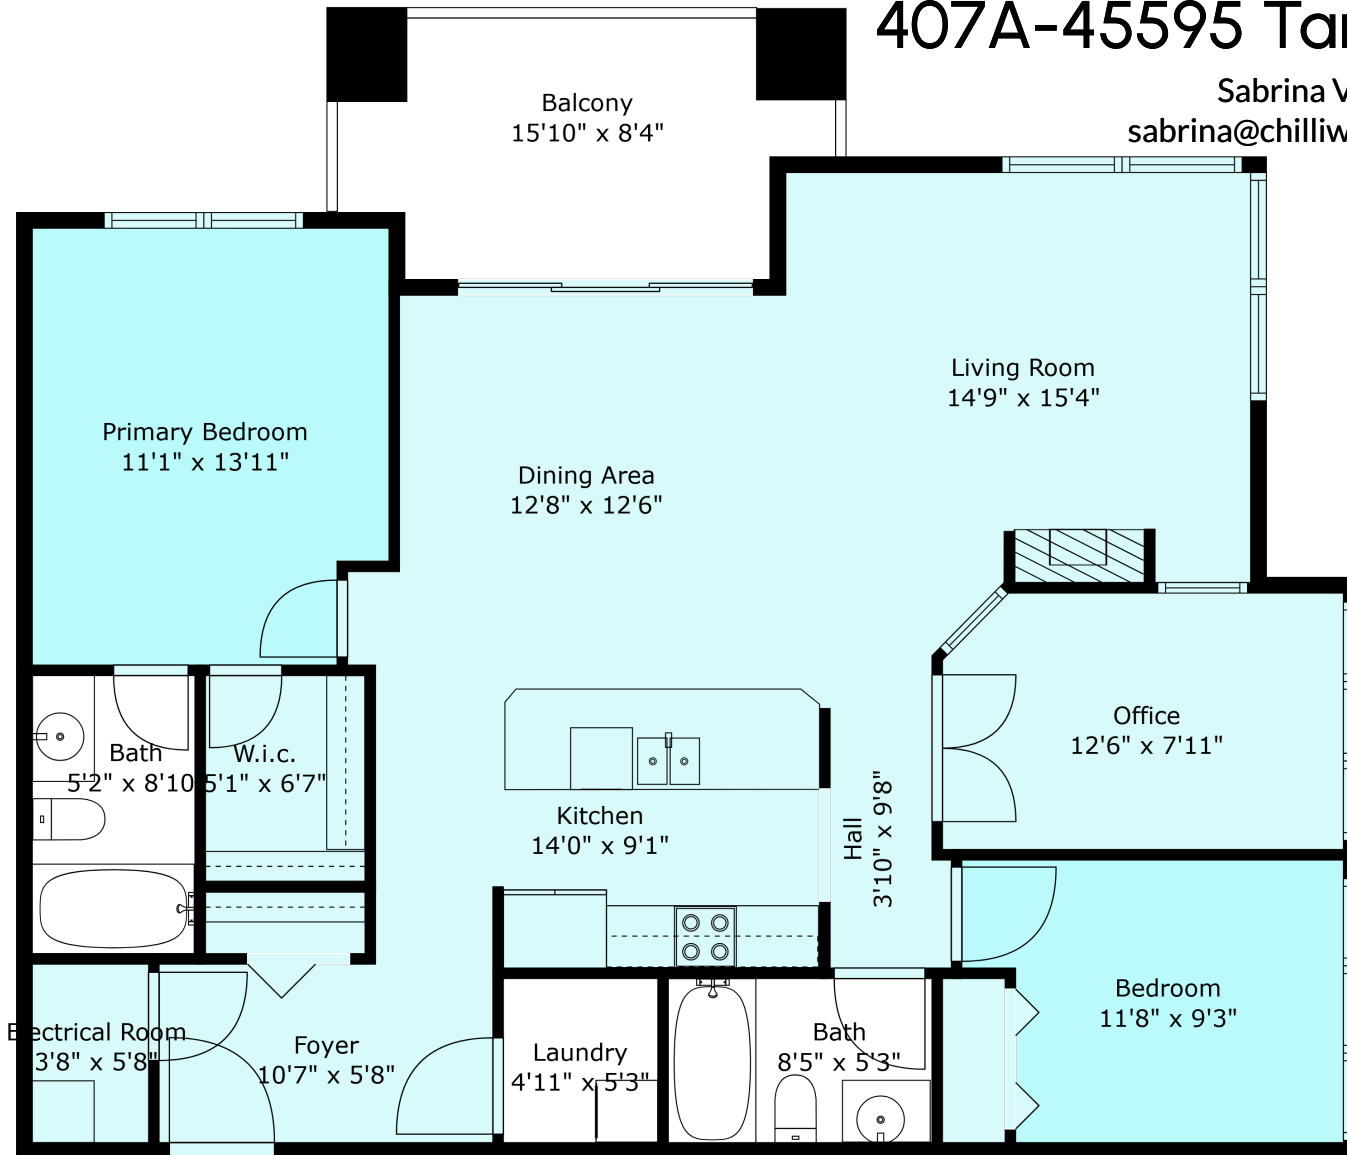

## Estimated Areas:

Main Floor: 1212 sq. ft

**Total: 1212 Sq. Ft**

Balcony: 107 sq. ft