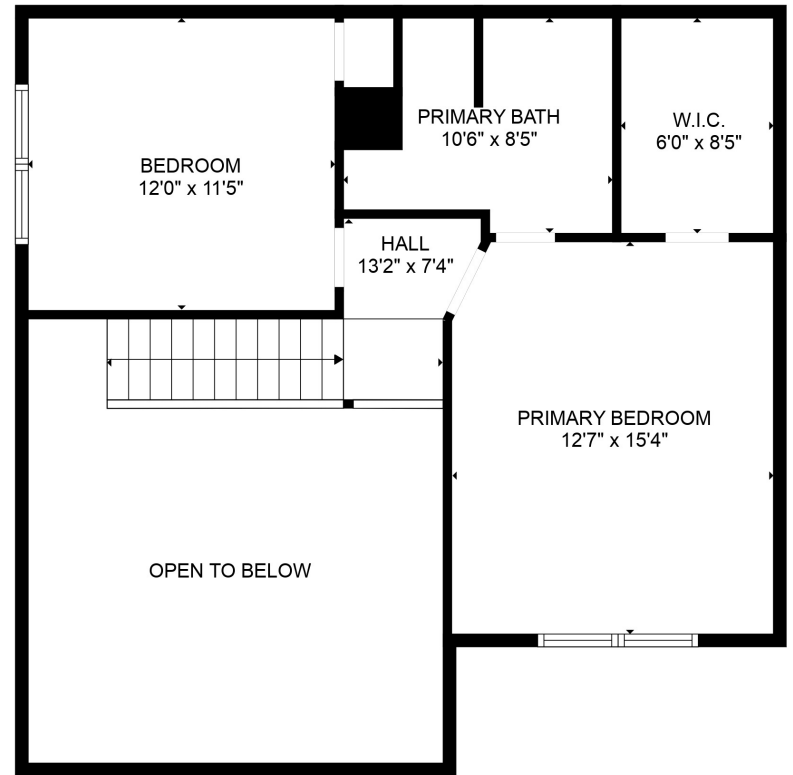

FLOOR 1

FLOOR 2

Total scanned area: 1636 sq. ft

SIZES AND DIMENSIONS ARE APPROXIMATE. ACTUAL MAY VARY.

Total scanned area: 1636 sq. ft

SIZES AND DIMENSIONS ARE APPROXIMATE. ACTUAL MAY VARY.

Total scanned area: 1636 sq. ft

SIZES AND DIMENSIONS ARE APPROXIMATE. ACTUAL MAY VARY.