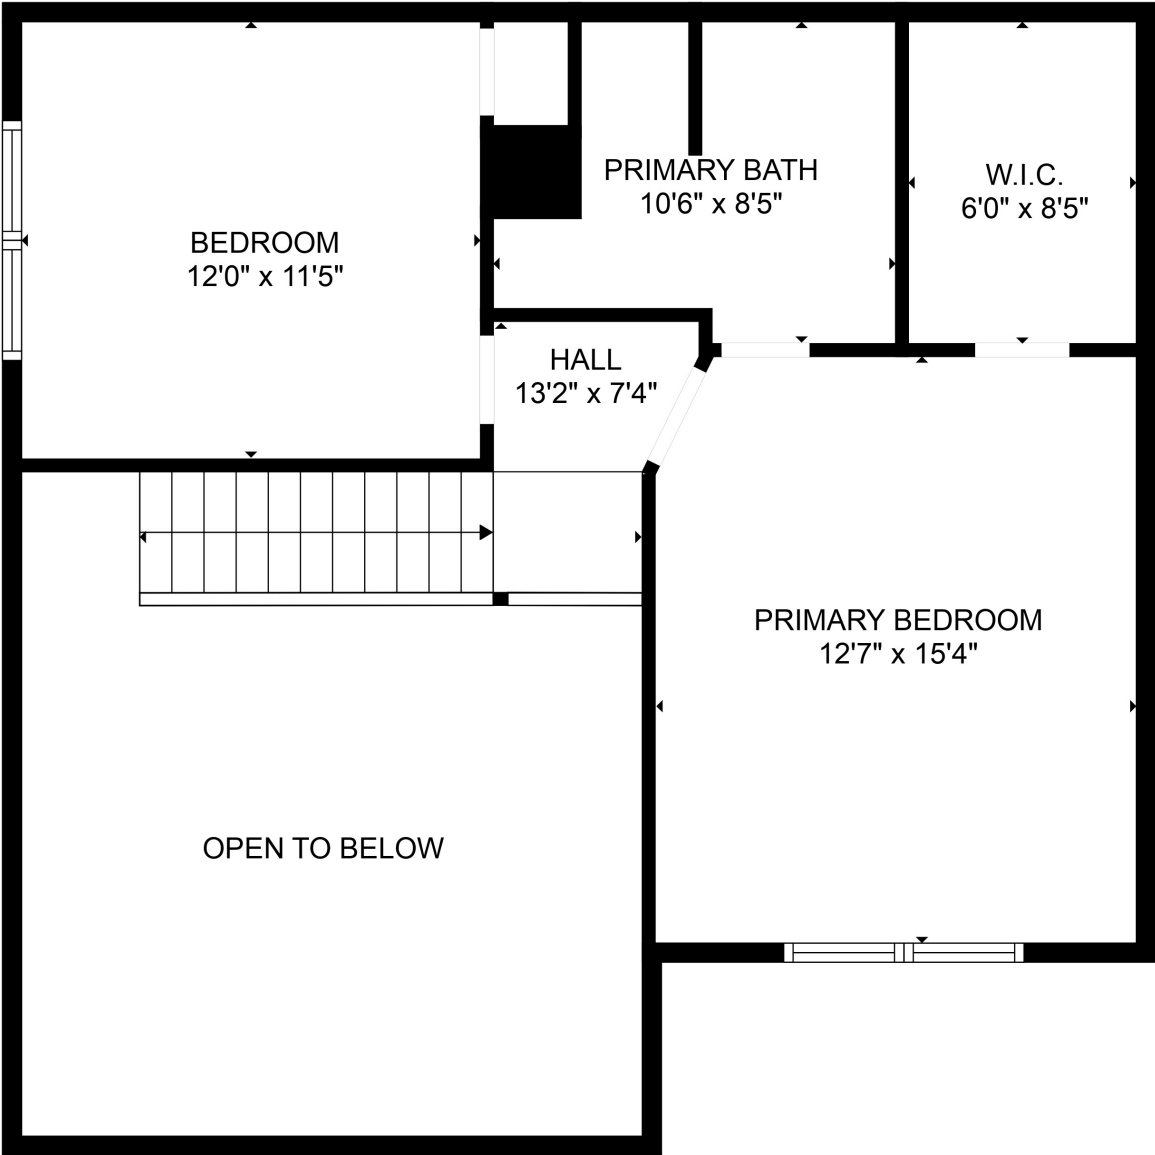

Total scanned area: 1636 sq. ft