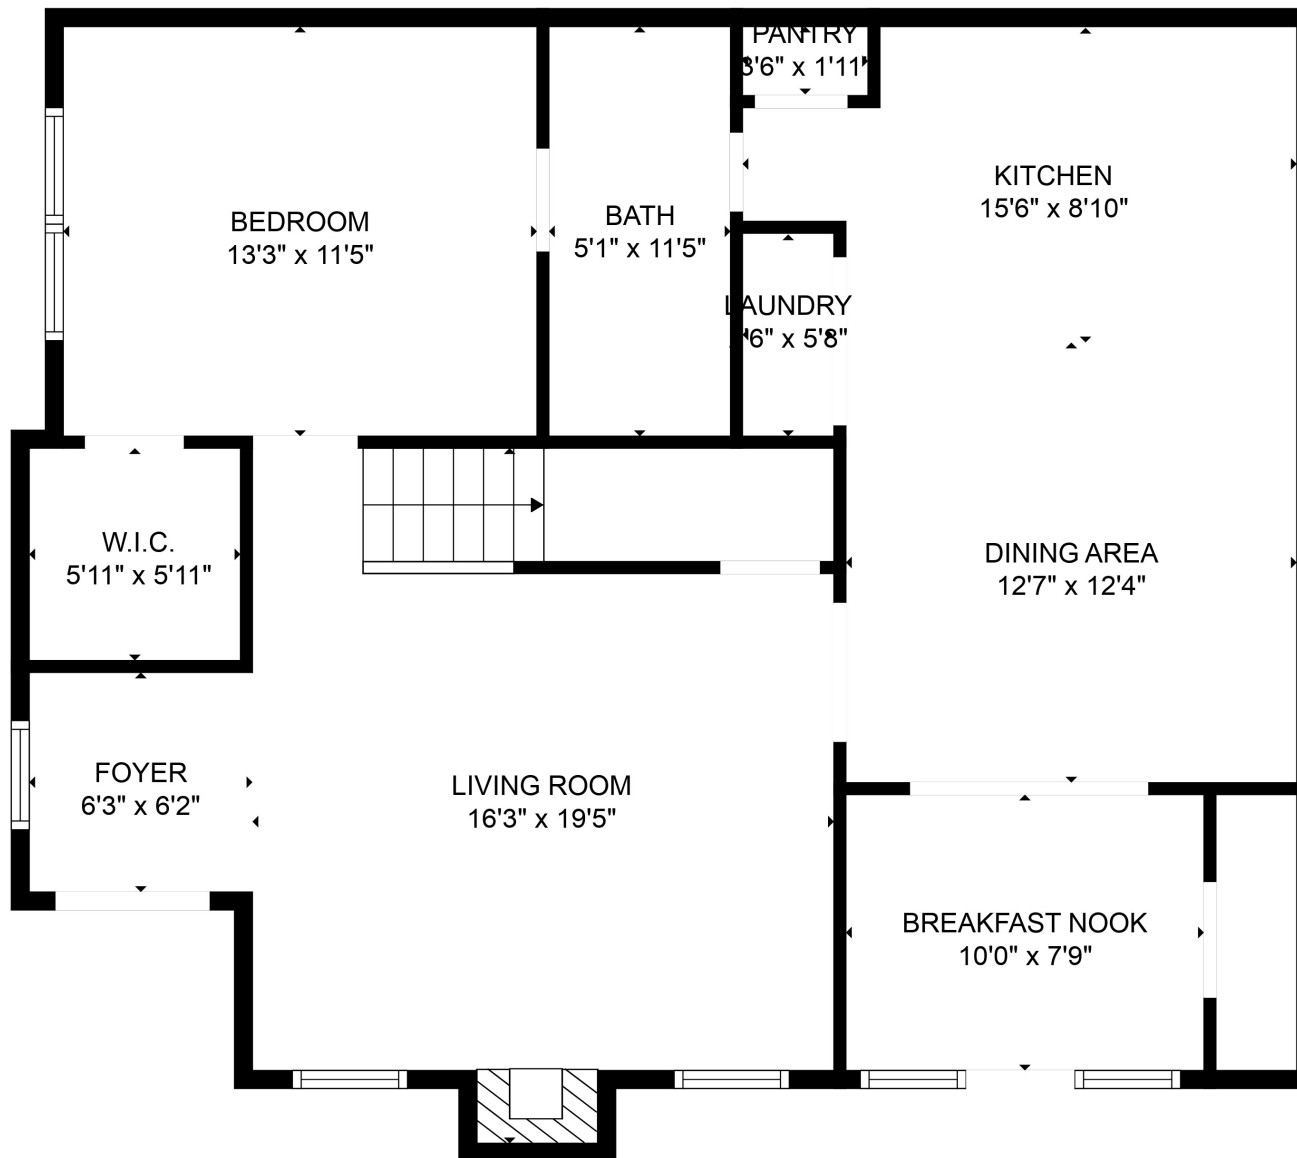

FLOOR 1

FLOOR 2

Total scanned area: 1636 sq. ft

SIZES AND DIMENSIONS ARE APPROXIMATE. ACTUAL MAY VARY.

Total scanned area: 1636 sq. ft

SIZES AND DIMENSIONS ARE APPROXIMATE. ACTUAL MAY VARY.

Total scanned area: 1636 sq. ft

SIZES AND DIMENSIONS ARE APPROXIMATE. ACTUAL MAY VARY.