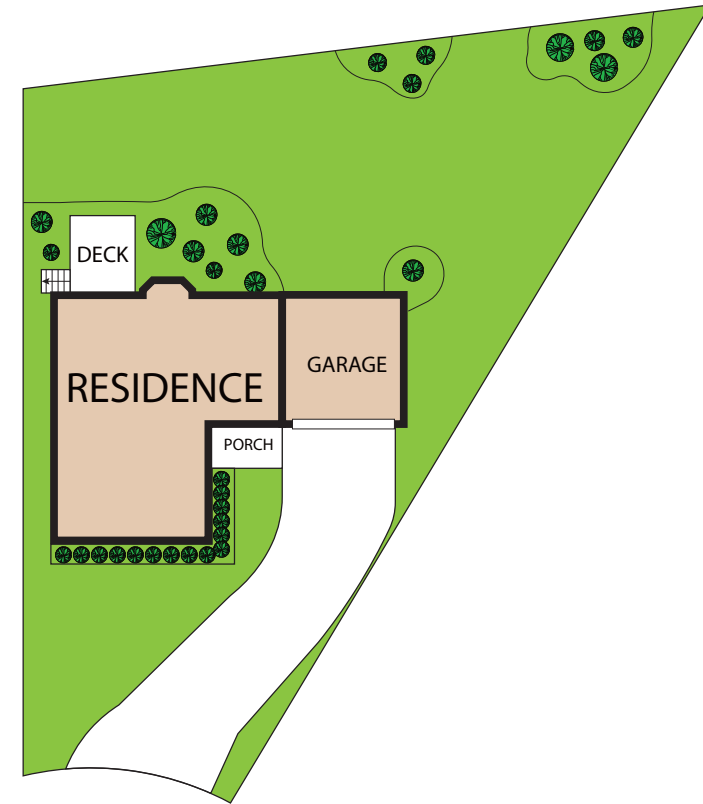

BASEMENT

FIRST FLOOR

1625 Fireside Court, Sun Prairie, WI, 53590

TOTAL APPROX. FLOOR AREA 2,740 SQ.FT

Whilst every attempt has been made to ensure the accuracy of the floor plan contained here, measurements of doors, windows, rooms and any other items are approximate and no responsibility is taken for any error, omission, or misstatement. This plan is for illustrative purposes only and should be used as such by any prospective purchaser.