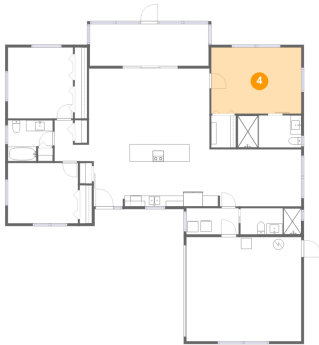

4 Floor 1 - Bedroom

Dimensions: 16'7" x 12'3"
Area: 204 sq. ft
Counted as living area: Yes

Heated: Yes
Finished: Yes
Enclosed: Yes
Contiguous: Yes
Permitted: Yes
Wet space: No
Addition: No
Conversion: No