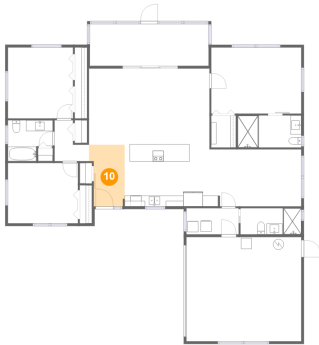

10 Floor 1 - Entry

Dimensions: 6'7" x 11'5"
Area: 68 sq. ft
Counted as living area: Yes

Heated: Yes
Finished: Yes
Enclosed: Yes
Contiguous: Yes
Permitted: Yes
Wet space: No
Addition: No
Conversion: No