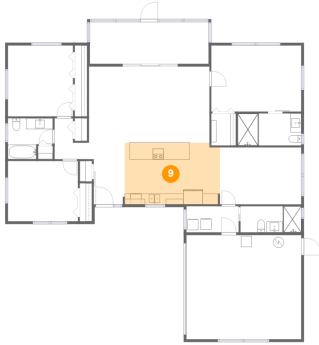

440 Mehlenbacher Road, Belleair, Pinellas County, Florida, United States, 33756

9 Floor 1 - Kitchen

Dimensions: 17'7" x 11'5"
Area: 199 sq. ft
Counted as living area: Yes

Heated: Yes
Finished: Yes
Enclosed: Yes
Contiguous: Yes
Permitted: Yes
Wet space: No
Addition: No
Conversion: No