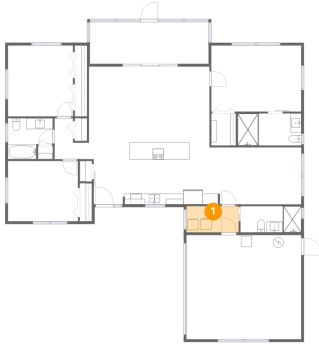

1 Floor 1 - Utility

Dimensions: 9'8" x 4'10"
Area: 47 sq. ft
Counted as living area: Yes

Heated: Yes
Finished: Yes
Enclosed: Yes
Contiguous: Yes
Permitted: Yes
Wet space: No
Addition: No
Conversion: No

2 Floor 1 - Outdoor