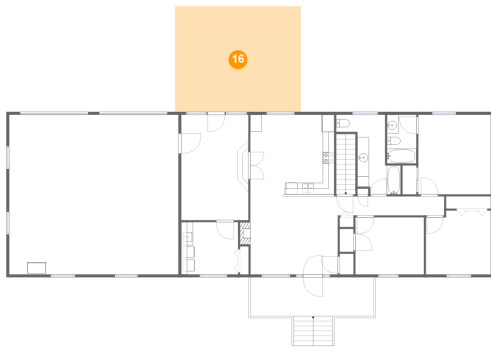

16 Floor 2 - Outdoor

Dimensions: 21'9" x 18'3"
Area: 399 sq. ft
Counted as living area: No

Heated: No
Finished: Yes
Enclosed: No
Contiguous: Yes
Permitted: Yes
Wet space: No
Addition: No
Conversion: No