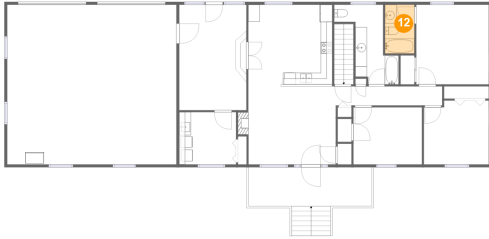

65 Mountain Breeze Drive, Hardy, Franklin County, Virginia, United States, 24101

12 Floor 2 - Bath

Dimensions: 5'1" x 8'5"
Area: 43 sq. ft
Counted as living area: Yes

Heated: Yes
Finished: Yes
Enclosed: Yes
Contiguous: Yes
Permitted: Yes
Wet space: Yes
Addition: No
Conversion: No

13 Floor 2 - Hall