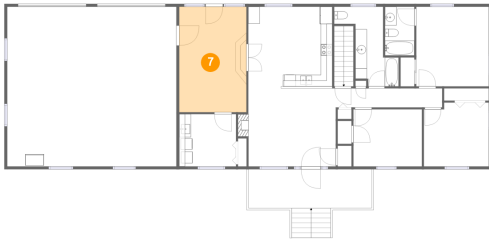

Dimensions: 11'8" x 18'3"
Area: 212 sq. ft
Counted as living area: Yes

Heated: Yes
Finished: Yes
Enclosed: Yes
Contiguous: Yes
Permitted: Yes
Wet space: No
Addition: No
Conversion: No

8 Floor 2 - Kitchen