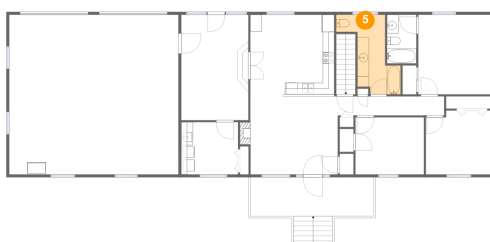

Dimensions: 8'5" x 13'9"
Area: 87 sq. ft
Counted as living area: Yes

Heated: Yes
Finished: Yes
Enclosed: Yes
Contiguous: Yes
Permitted: Yes
Wet space: Yes
Addition: No
Conversion: No