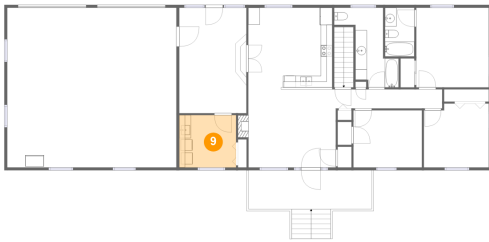

65 Mountain Breeze Drive, Hardy, Franklin County, Virginia, United States, 24101

9 Floor 2 - Utility

Dimensions: 9'10" x 9'1"
Area: 89 sq. ft
Counted as living area: Yes

Heated: Yes
Finished: Yes
Enclosed: Yes
Contiguous: Yes
Permitted: Yes
Wet space: No
Addition: No
Conversion: No

10 Floor 2 - Outdoor