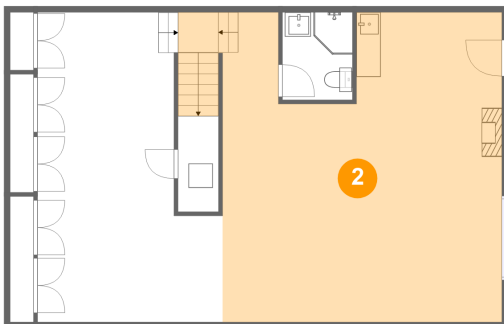

2 Floor 1 - Recreation Room

Dimensions: 23'1" x 25'7"
Area: 573 sq. ft
Counted as living area: Yes

Heated: Yes
Finished: Yes
Enclosed: Yes
Contiguous: Yes
Permitted: Yes
Wet space: No
Addition: No
Conversion: No