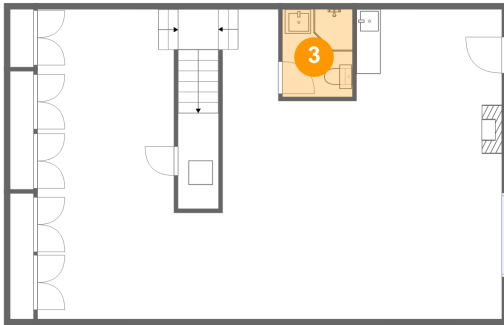

65 Mountain Breeze Drive, Hardy, Franklin County, Virginia, United States, 24101

3 Floor 1 - Bath

Dimensions: 5'10" x 7'3"
Area: 42 sq. ft
Counted as living area: Yes

Heated: Yes
Finished: Yes
Enclosed: Yes
Contiguous: Yes
Permitted: Yes
Wet space: Yes
Addition: No
Conversion: No

4 Floor 2 - Bedroom