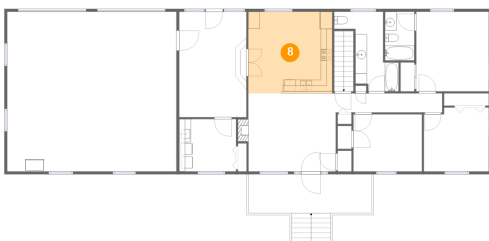

Dimensions: 14'7" x 14'1"
Area: 205 sq. ft
Counted as living area: Yes

Heated: Yes
Finished: Yes
Enclosed: Yes
Contiguous: Yes
Permitted: Yes
Wet space: No
Addition: No
Conversion: No