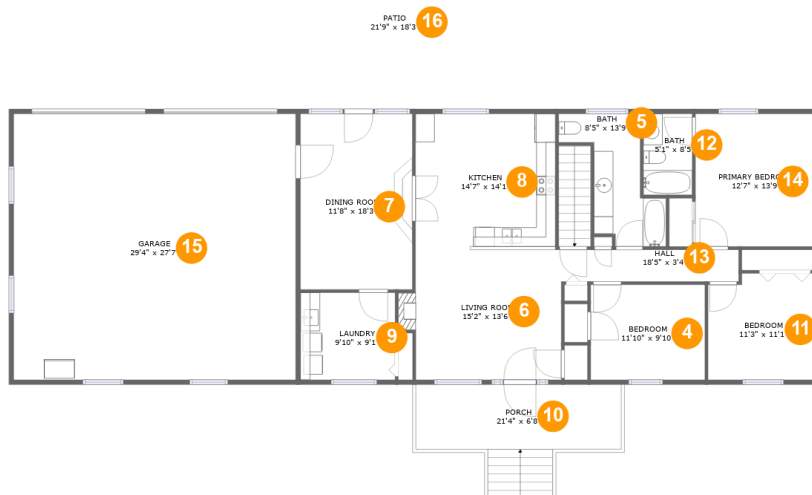

65 Mountain Breeze Drive, Hardy, Franklin County, Virginia, United States, 24101

Room dimensions

Floor 2

Total sqft: 2993 Living area: 1563

#		Dimensions	sqft	Counted as living area
4	Bedroom	11'10" x 9'10"	117 sq. ft	Yes
5	Bath	8'5" x 13'9"	87 sq. ft	Yes
6	Living Room	15'2" x 13'6"	211 sq. ft	Yes
7	Dining Room	11'8" x 18'3"	212 sq. ft	Yes
8	Kitchen	14'7" x 14'1"	205 sq. ft	Yes
9	Utility	9'10" x 9'1"	89 sq. ft	Yes
10	Outdoor	21'4" x 6'8"	178 sq. ft	No
11	Bedroom	11'3" x 11'1"	120 sq. ft	Yes
12	Bath	5'1" x 8'5"	43 sq. ft	Yes
13	Hall	18'5" x 3'4"	61 sq. ft	Yes
14	Bedroom	12'7" x 13'9"	173 sq. ft	Yes

Scan captured on Fri, 10 Jan 2025 18:50:41 GMT

Information is calculated by Cubicasa technology deemed highly reliable but not guaranteed.