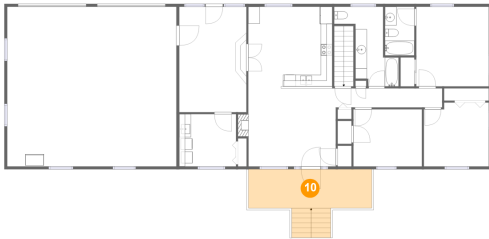

Dimensions: 21'4" x 6'8"
Area: 178 sq. ft
Counted as living area: No

Heated: No
Finished: Yes
Enclosed: No
Contiguous: Yes
Permitted: Yes
Wet space: No
Addition: No
Conversion: No

11 Floor 2 - Bedroom