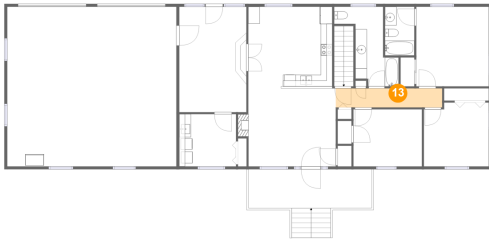

Dimensions: 18'5" x 3'4"
Area: 61 sq. ft
Counted as living area: Yes

Heated: Yes
Finished: Yes
Enclosed: Yes
Contiguous: Yes
Permitted: Yes
Wet space: No
Addition: No
Conversion: No

14 Floor 2 - Bedroom