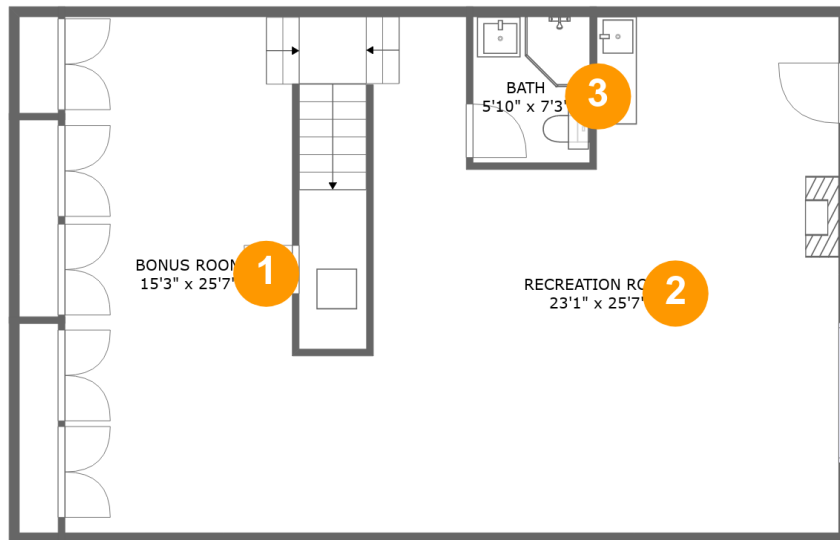

## Property summary

 **1** Garages

 **3** Bedrooms

 **3** Bathrooms

 **0** Half baths

 **2** Floors

 **2,674**  
Gross living  
area sqft

 **4,104**  
Total sqft

## Room dimensions

Floor 1

Total sqft: 1111 Living area: 1111

#		Dimensions	sqft	Counted as living area
1	Room	15'3" x 25'7"	326 sq. ft	Yes
2	Recreation Room	23'1" x 25'7"	573 sq. ft	Yes
3	Bath	5'10" x 7'3"	42 sq. ft	Yes