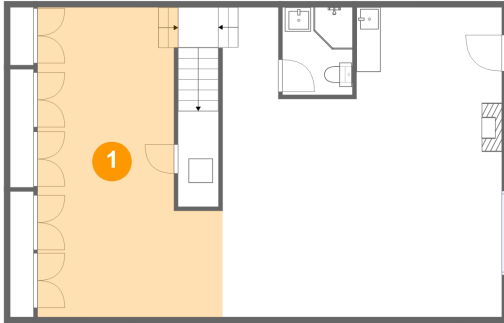

65 Mountain Breeze Drive, Hardy, Franklin County, Virginia, United States, 24101

1 Floor 1 - Room

Dimensions: 15'3" x 25'7"
Area: 326 sq. ft
Counted as living area: Yes

Heated: Yes
Finished: Yes
Enclosed: Yes
Contiguous: Yes
Permitted: Yes
Wet space: No
Addition: No
Conversion: No