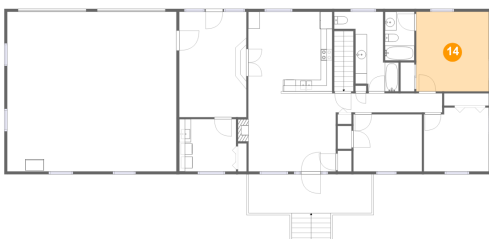

Dimensions: 12'7" x 13'9"
Area: 173 sq. ft
Counted as living area: Yes

Heated: Yes
Finished: Yes
Enclosed: Yes
Contiguous: Yes
Permitted: Yes
Wet space: No
Addition: No
Conversion: No