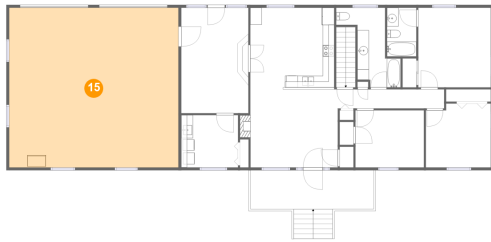

**65 Mountain Breeze Drive, Hardy, Franklin County,
Virginia, United States, 24101**

15 Floor 2 - Garage

Dimensions: 29'4" x 27'7"
Area: 810 sq. ft
Counted as living area: No

Heated: No
Finished: No
Enclosed: Yes
Contiguous: Yes
Permitted: Yes
Wet space: No
Addition: No
Conversion: No