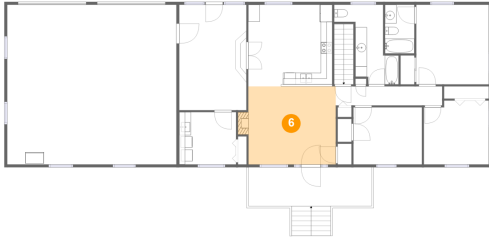

65 Mountain Breeze Drive, Hardy, Franklin County, Virginia, United States, 24101

6 Floor 2 - Living Room

Dimensions: 15'2" x 13'6"
Area: 211 sq. ft
Counted as living area: Yes

Heated: Yes
Finished: Yes
Enclosed: Yes
Contiguous: Yes
Permitted: Yes
Wet space: No
Addition: No
Conversion: No

7 Floor 2 - Dining Room