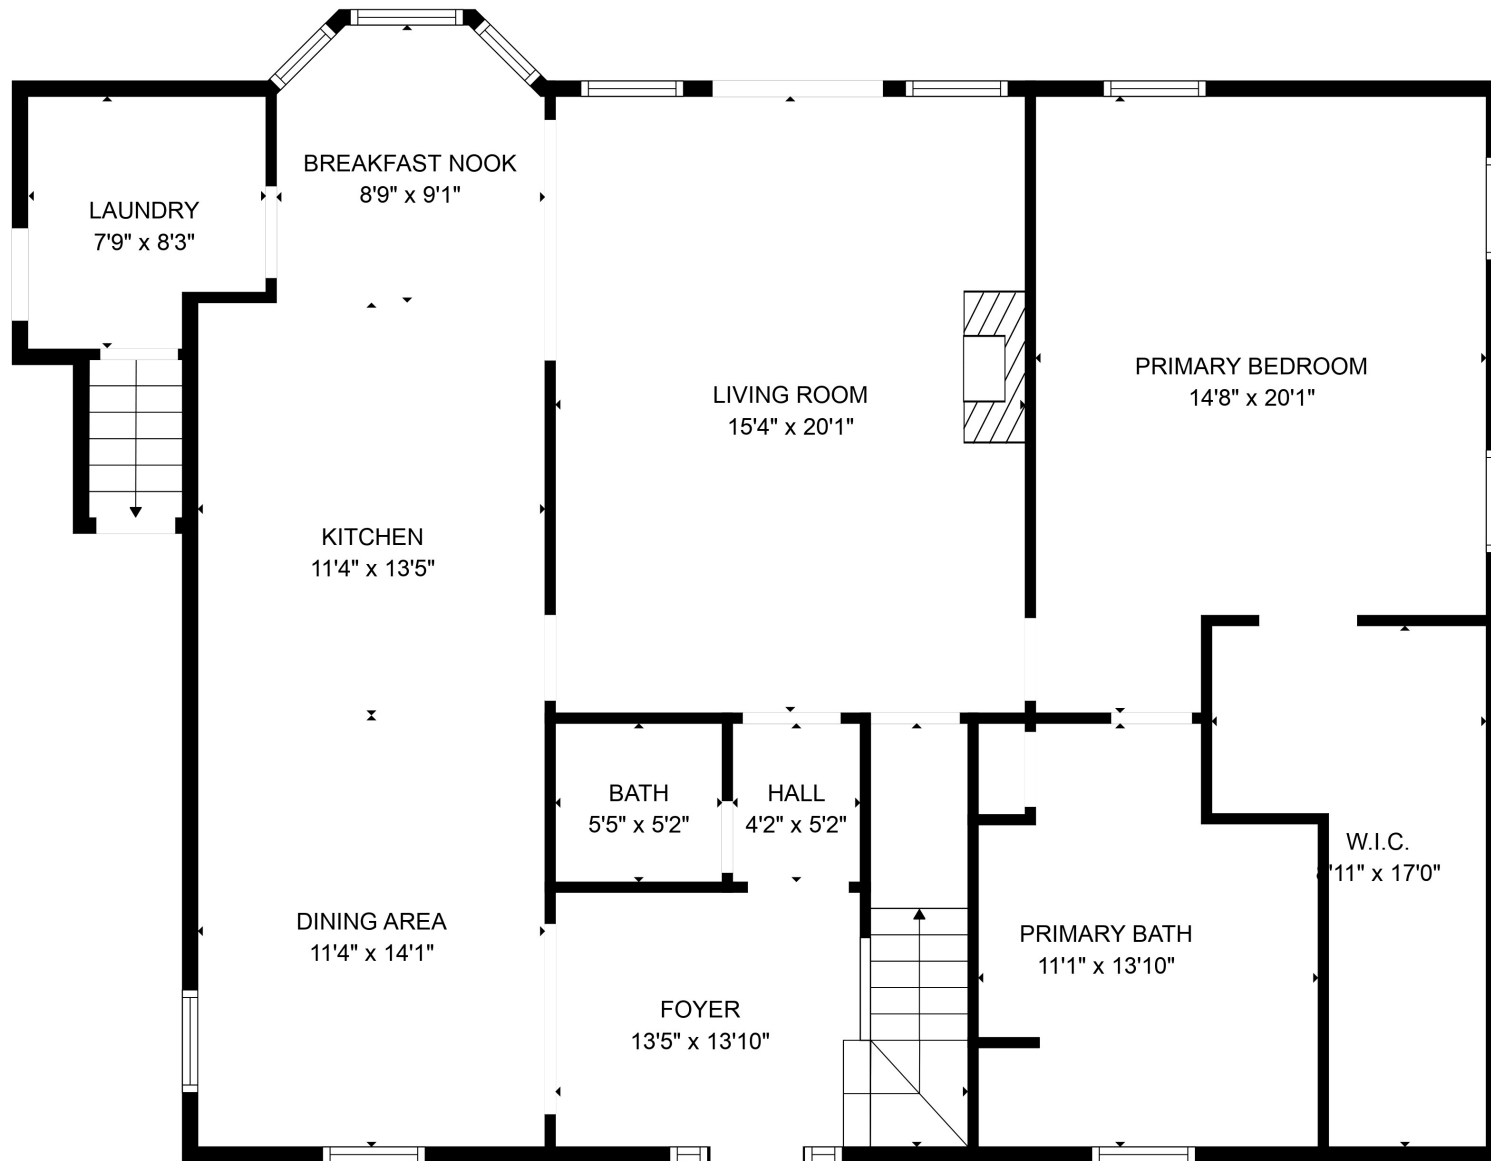

Total scanned area: 2876 sq. ft

SIZES AND DIMENSIONS ARE APPROXIMATE. ACTUAL MAY VARY.

Total scanned area: 2876 sq. ft

SIZES AND DIMENSIONS ARE APPROXIMATE. ACTUAL MAY VARY.

Total scanned area: 2876 sq. ft

SIZES AND DIMENSIONS ARE APPROXIMATE. ACTUAL MAY VARY.