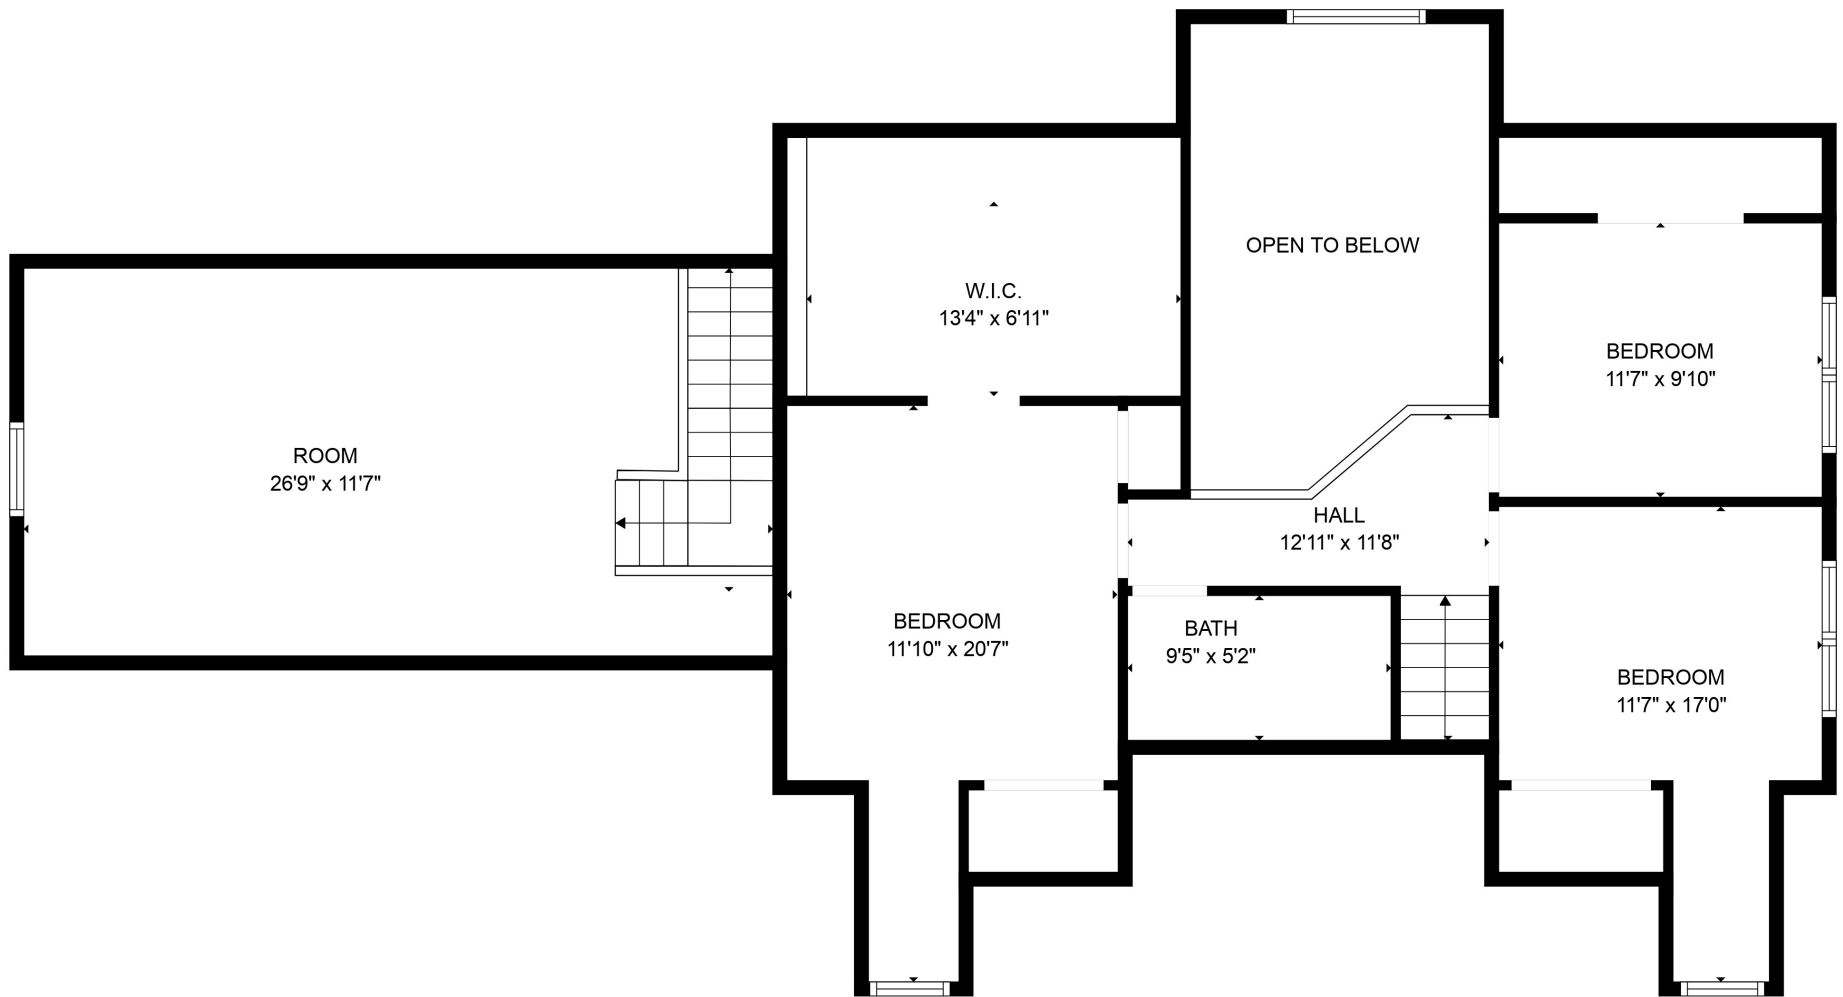

Total scanned area: 2876 sq. ft

SIZES AND DIMENSIONS ARE APPROXIMATE. ACTUAL MAY VARY.

Total scanned area: 2876 sq. ft

SIZES AND DIMENSIONS ARE APPROXIMATE. ACTUAL MAY VARY.

Total scanned area: 2876 sq. ft

SIZES AND DIMENSIONS ARE APPROXIMATE. ACTUAL MAY VARY.