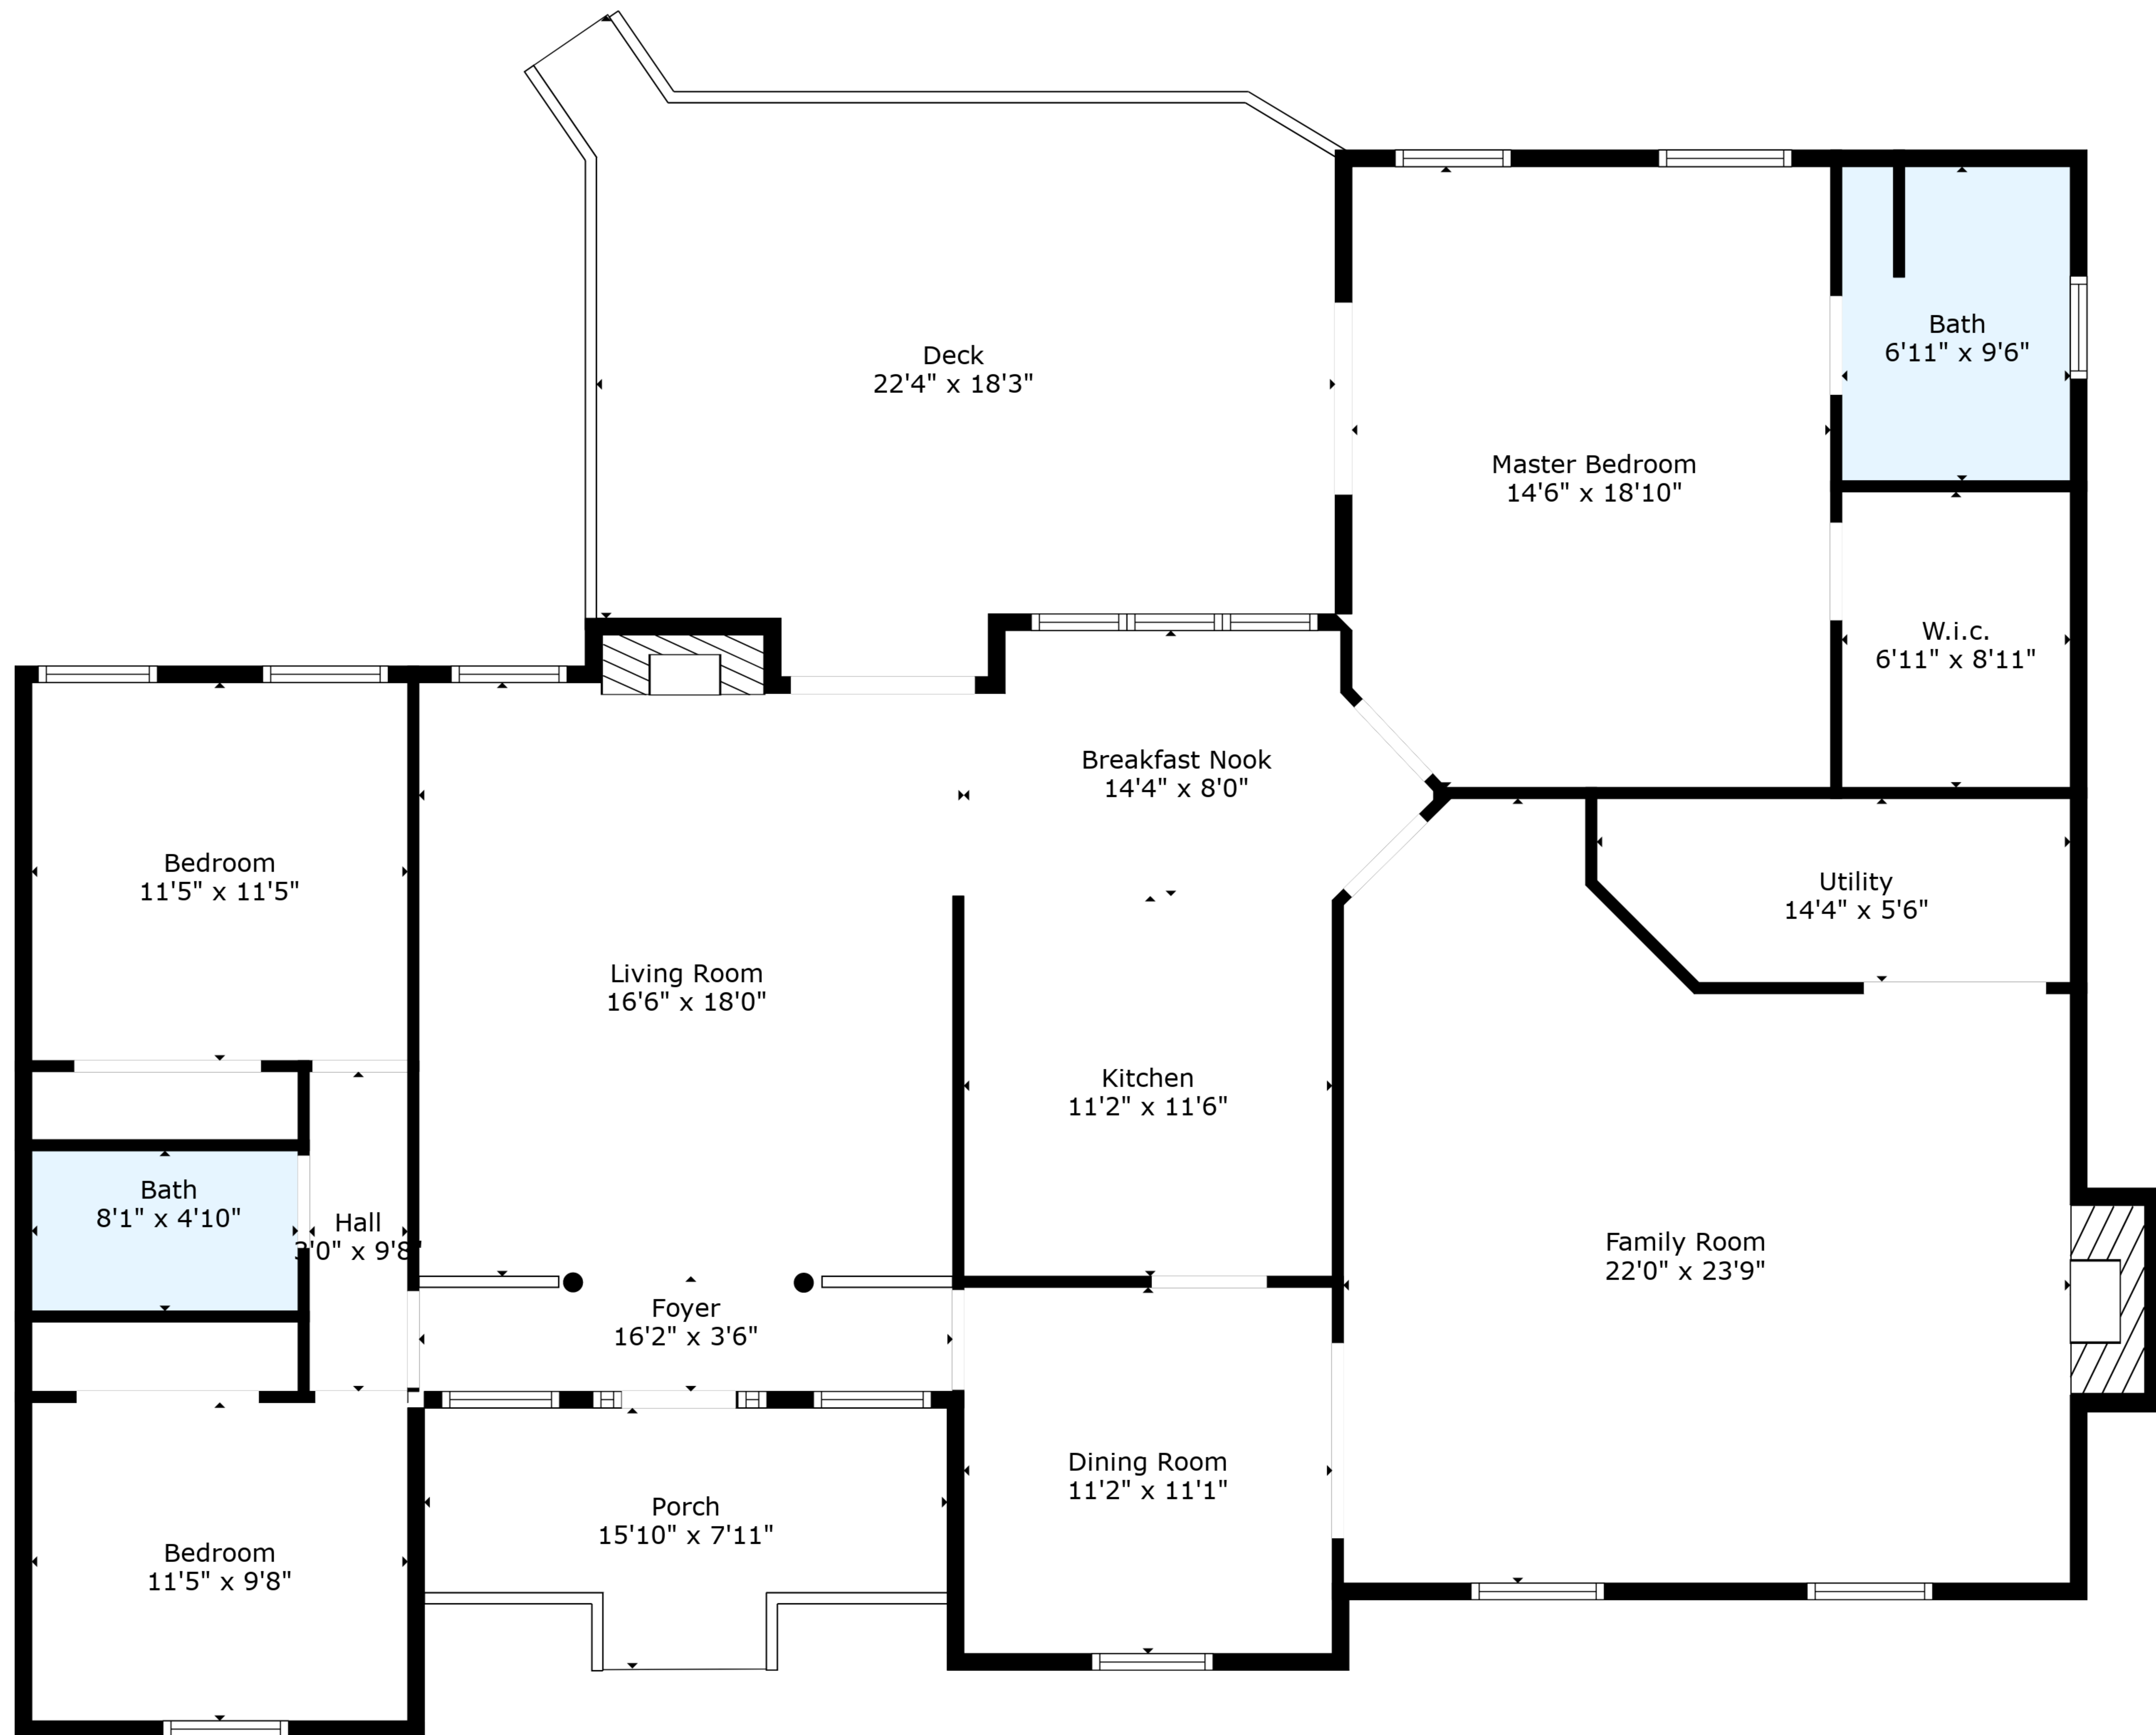

**TOTAL: 2018 sq. ft**

BELOW GROUND: 2018 sq. ft

EXCLUDED AREAS: DECK: 364 sq. ft, PORCH: 100 sq. ft, FIREPLACE: 24 sq. ft

Floor Plan Created By Cubicasa App. Measurements Deemed Highly Reliable But Not Guaranteed.