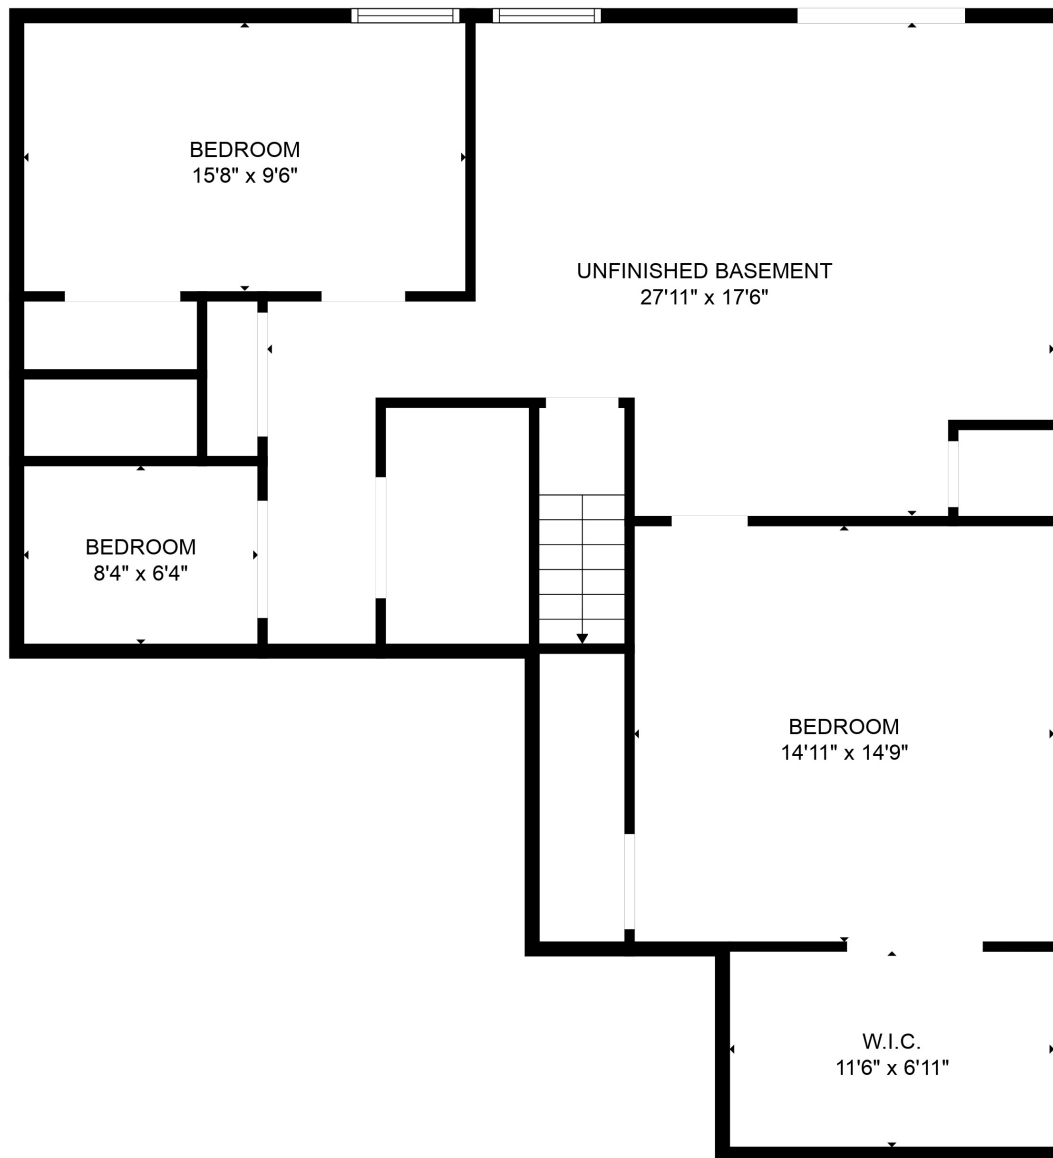

Total scanned area: 2888 sq. ft

MEASUREMENTS ARE CALCULATED BY CUBICASA TECHNOLOGY. DEEMED HIGHLY RELIABLE BUT NOT GUARANTEED.

Total scanned area: 2888 sq. ft

MEASUREMENTS ARE CALCULATED BY CUBICASA TECHNOLOGY. DEEMED HIGHLY RELIABLE BUT NOT GUARANTEED.

Total scanned area: 2888 sq. ft

MEASUREMENTS ARE CALCULATED BY CUBICASA TECHNOLOGY. DEEMED HIGHLY RELIABLE BUT NOT GUARANTEED.