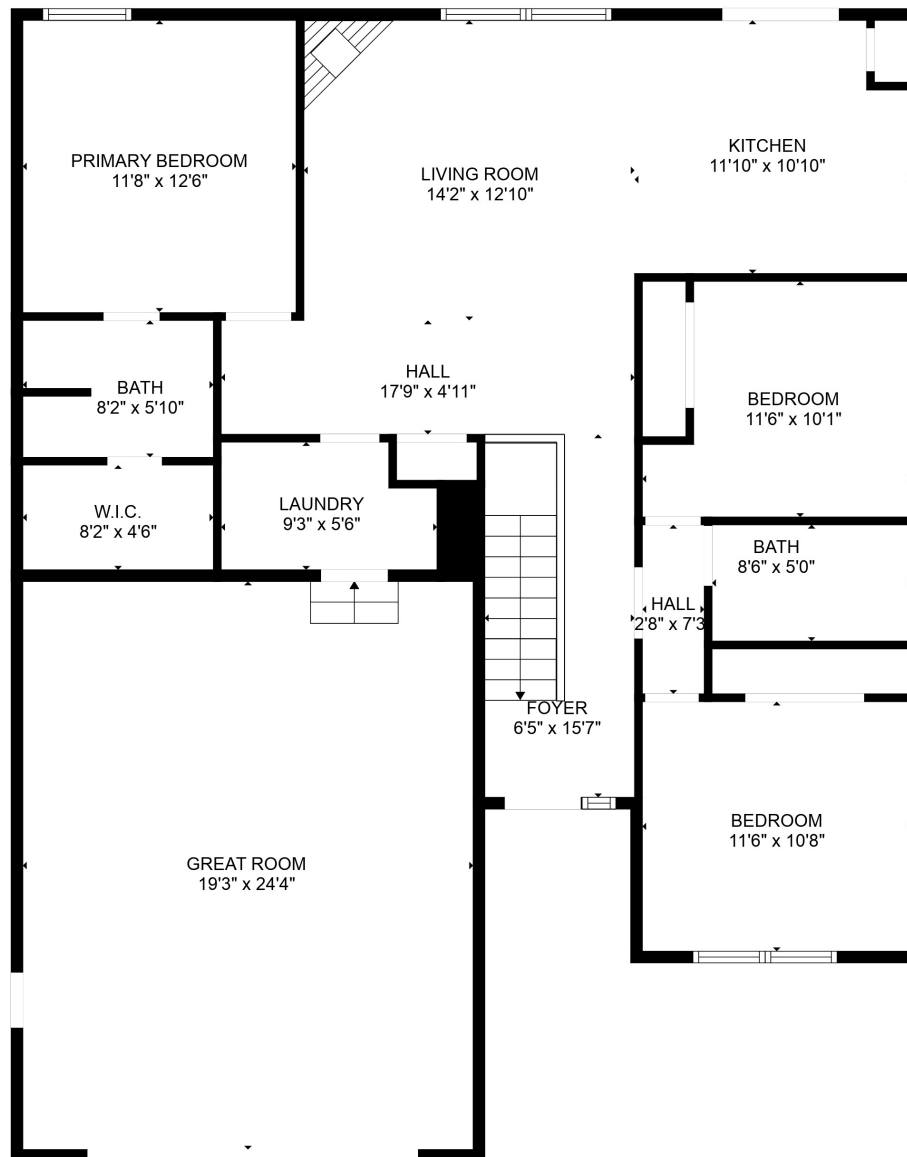

Total scanned area: 2888 sq. ft

MEASUREMENTS ARE CALCULATED BY CUBICASA TECHNOLOGY. DEEMED HIGHLY RELIABLE BUT NOT GUARANTEED.

Total scanned area: 2888 sq. ft

MEASUREMENTS ARE CALCULATED BY CUBICASA TECHNOLOGY. DEEMED HIGHLY RELIABLE BUT NOT GUARANTEED.

Total scanned area: 2888 sq. ft

MEASUREMENTS ARE CALCULATED BY CUBICASA TECHNOLOGY. DEEMED HIGHLY RELIABLE BUT NOT GUARANTEED.