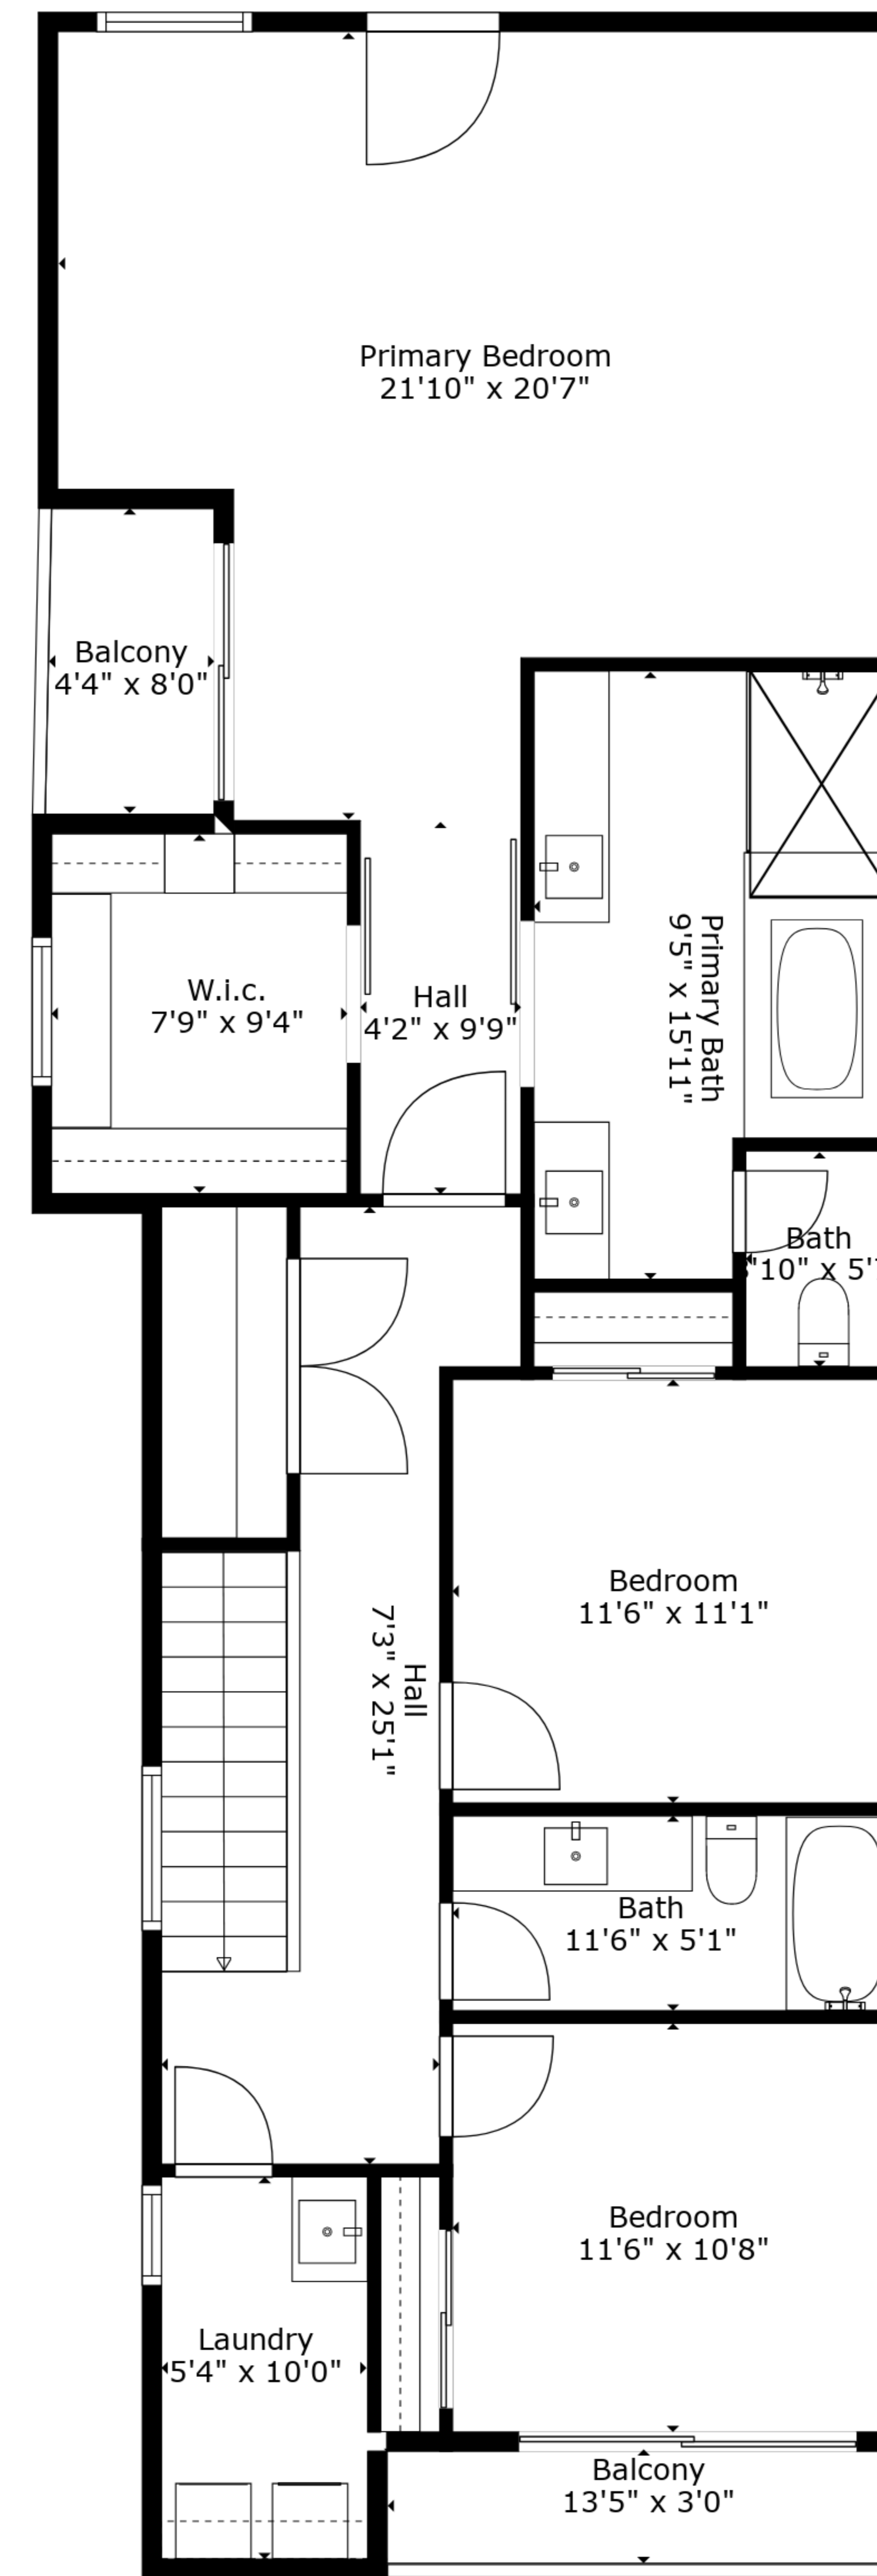

TOTAL: 2015 sq. ft

FLOOR 1: 751 sq. ft, FLOOR 2: 1264 sq. ft

EXCLUDED AREAS: GARAGE: 399 sq. ft, BALCONY: 75 sq. ft

TOTAL: 2015 sq. ft

FLOOR 1: 751 sq. ft, FLOOR 2: 1264 sq. ft

EXCLUDED AREAS: GARAGE: 399 sq. ft, BALCONY: 75 sq. ft

Floor 1

Floor 2

TOTAL: 2015 sq. ft
 FLOOR 1: 751 sq. ft, FLOOR 2: 1264 sq. ft
 EXCLUDED AREAS: GARAGE: 399 sq. ft, BALCONY: 75 sq. ft