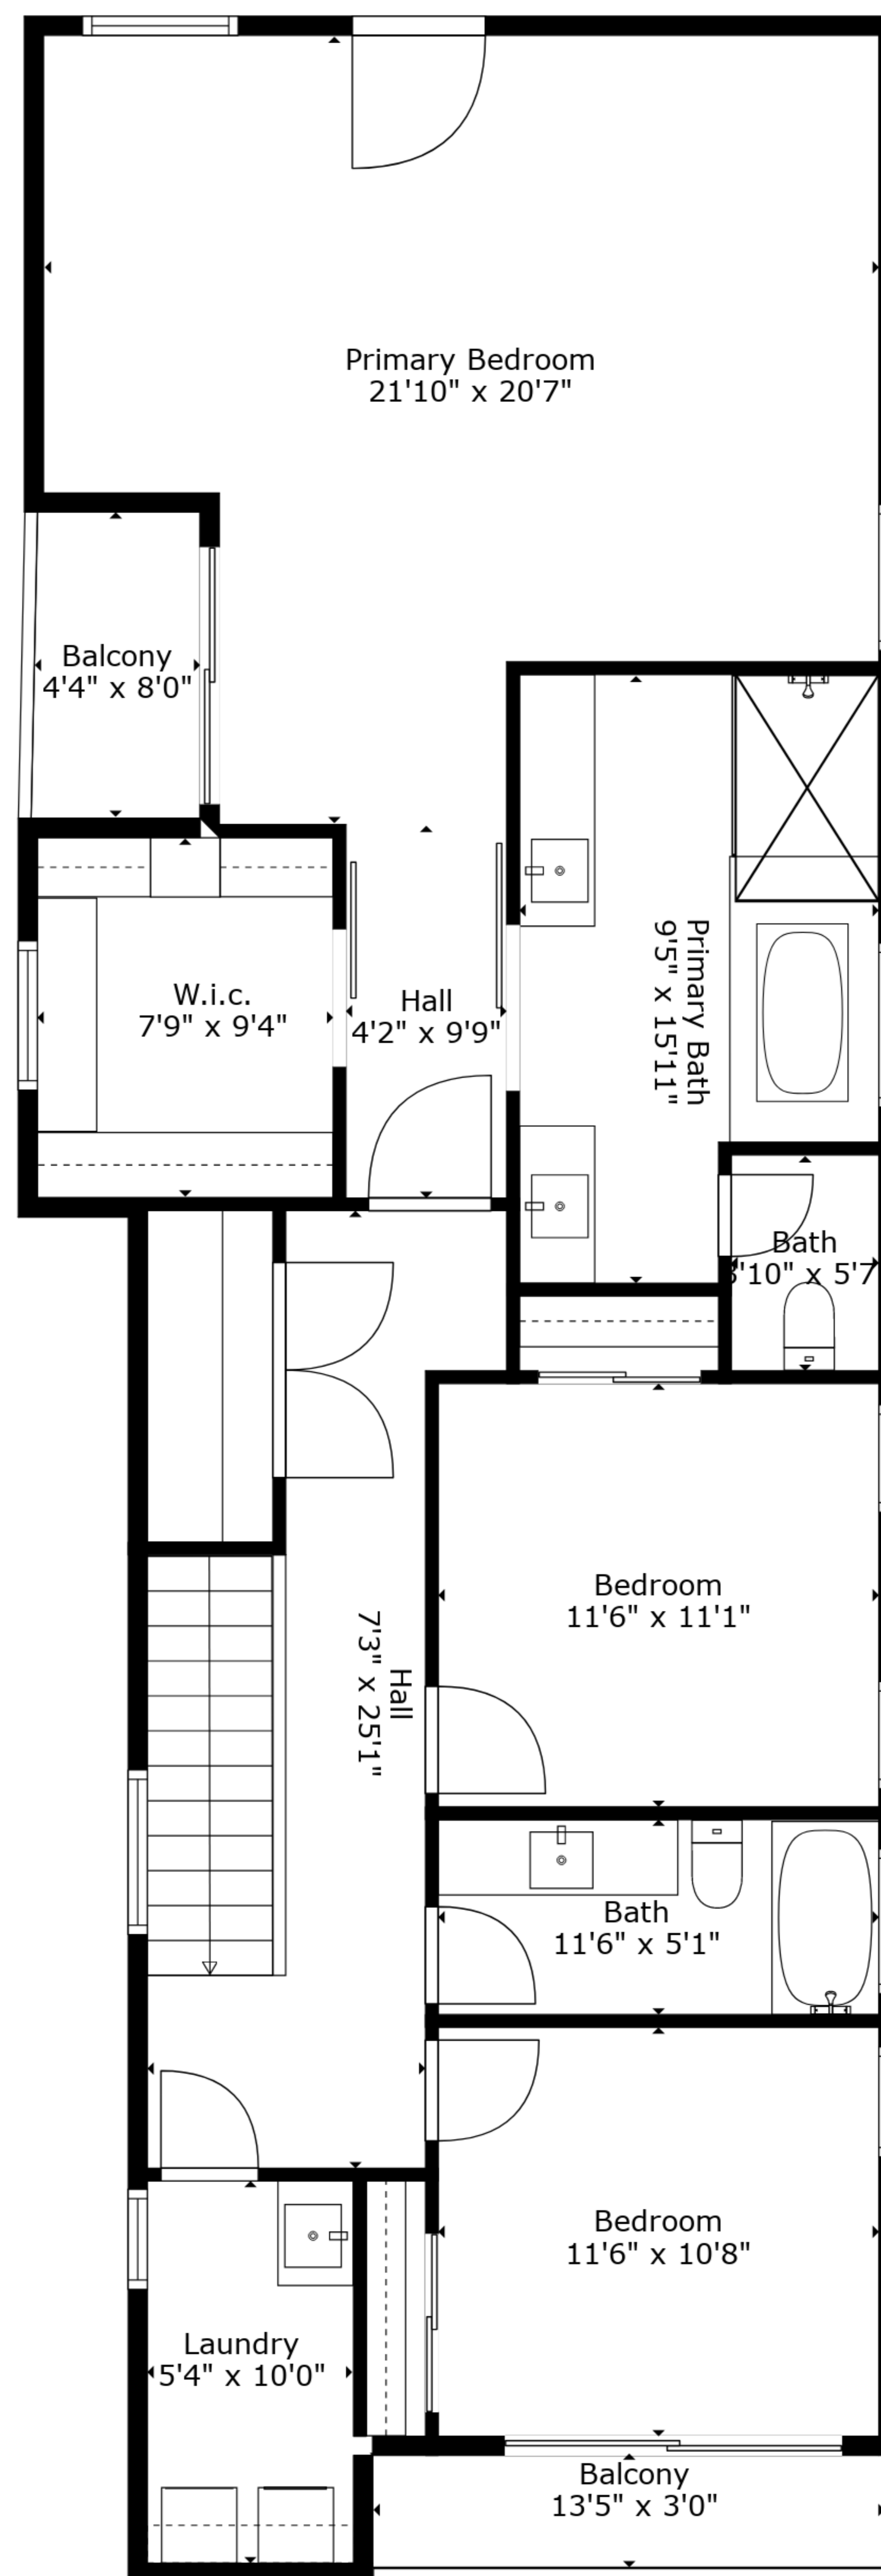

TOTAL: 2015 sq. ft

FLOOR 1: 751 sq. ft, FLOOR 2: 1264 sq. ft

EXCLUDED AREAS: GARAGE: 399 sq. ft, BALCONY: 75 sq. ft

TOTAL: 2015 sq. ft

FLOOR 1: 751 sq. ft, FLOOR 2: 1264 sq. ft

EXCLUDED AREAS: GARAGE: 399 sq. ft, BALCONY: 75 sq. ft

Floor 1

Floor 2

TOTAL: 2015 sq. ft
 FLOOR 1: 751 sq. ft, FLOOR 2: 1264 sq. ft
 EXCLUDED AREAS: GARAGE: 399 sq. ft, BALCONY: 75 sq. ft