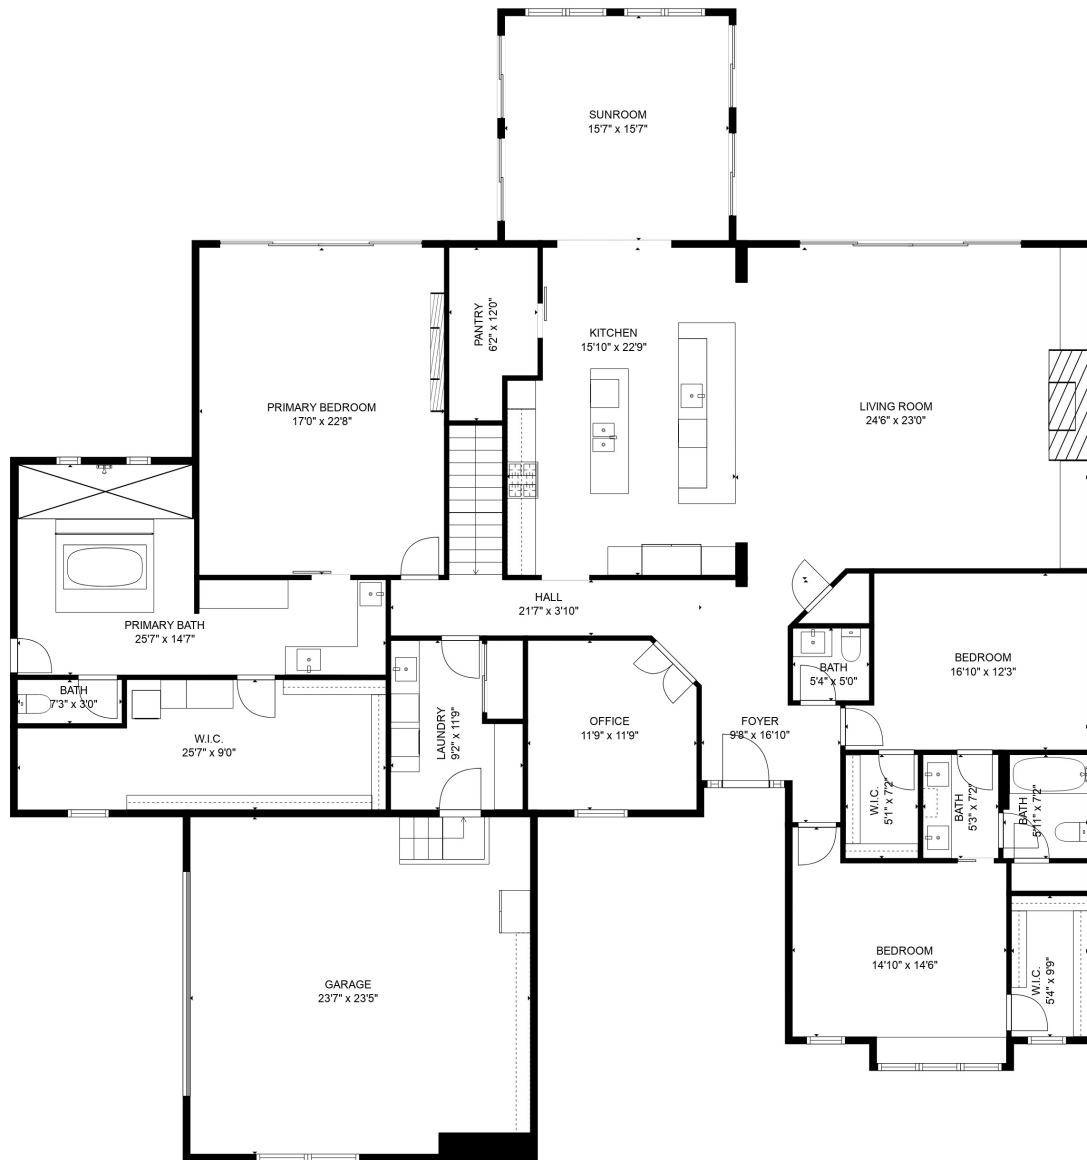

Total scanned area: 7153 sq. ft

MEASUREMENTS ARE CALCULATED BY CUBICASA TECHNOLOGY. DEEMED HIGHLY RELIABLE BUT NOT GUARANTEED.

Total scanned area: 7153 sq. ft

MEASUREMENTS ARE CALCULATED BY CUBICASA TECHNOLOGY. DEEMED HIGHLY RELIABLE BUT NOT GUARANTEED.

Total scanned area: 7153 sq. ft

MEASUREMENTS ARE CALCULATED BY CUBICASA TECHNOLOGY. DEEMED HIGHLY RELIABLE BUT NOT GUARANTEED.