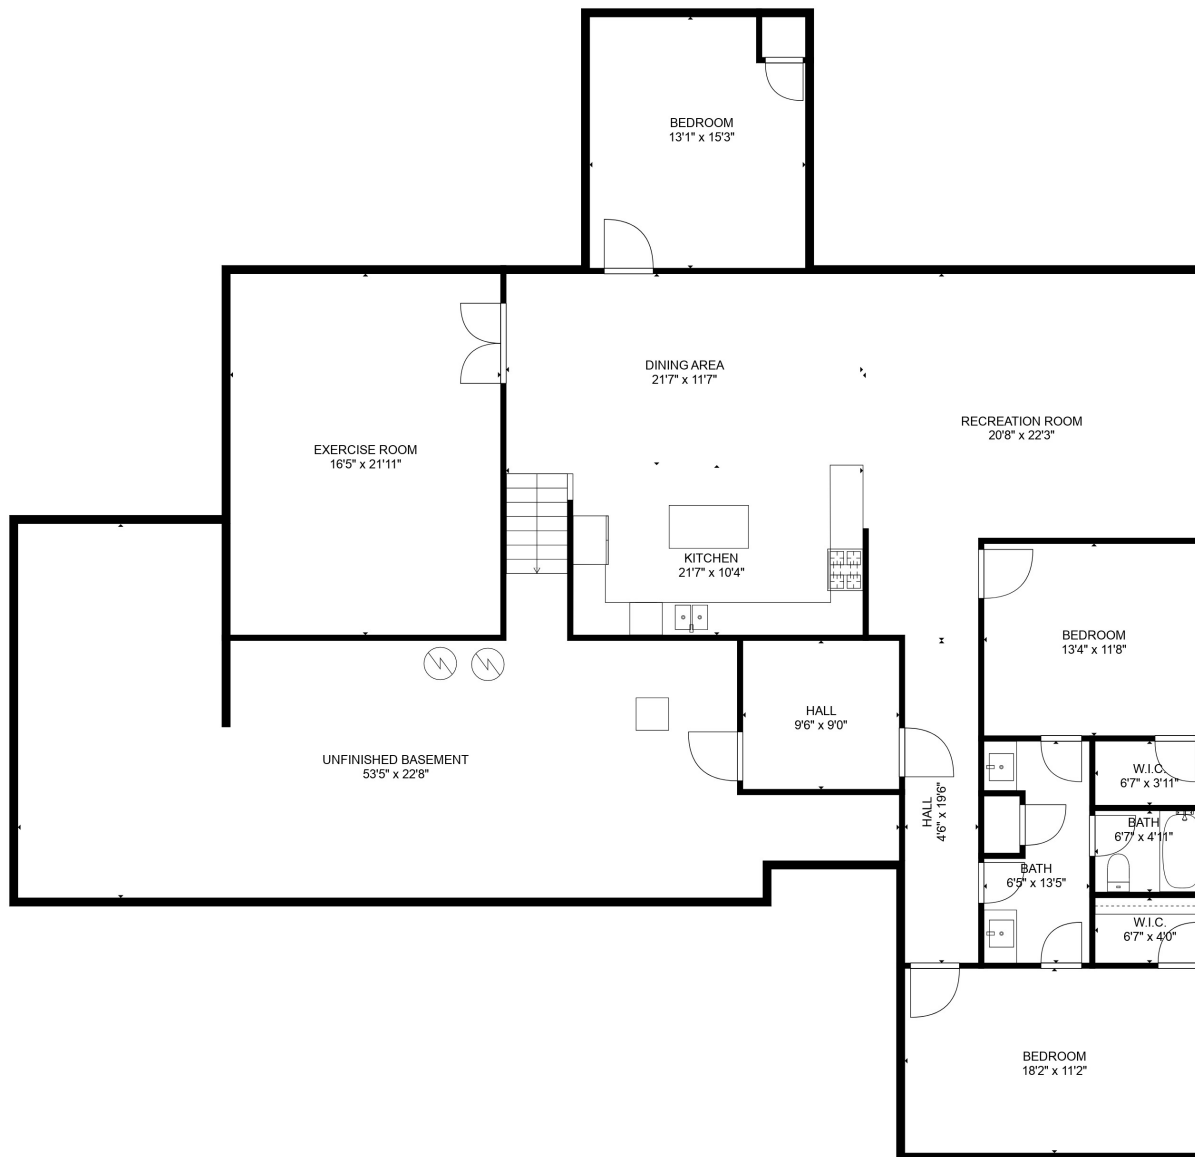

Total scanned area: 7153 sq. ft

MEASUREMENTS ARE CALCULATED BY CUBICASA TECHNOLOGY. DEEMED HIGHLY RELIABLE BUT NOT GUARANTEED.

Total scanned area: 7153 sq. ft

MEASUREMENTS ARE CALCULATED BY CUBICASA TECHNOLOGY. DEEMED HIGHLY RELIABLE BUT NOT GUARANTEED.

Total scanned area: 7153 sq. ft

MEASUREMENTS ARE CALCULATED BY CUBICASA TECHNOLOGY. DEEMED HIGHLY RELIABLE BUT NOT GUARANTEED.