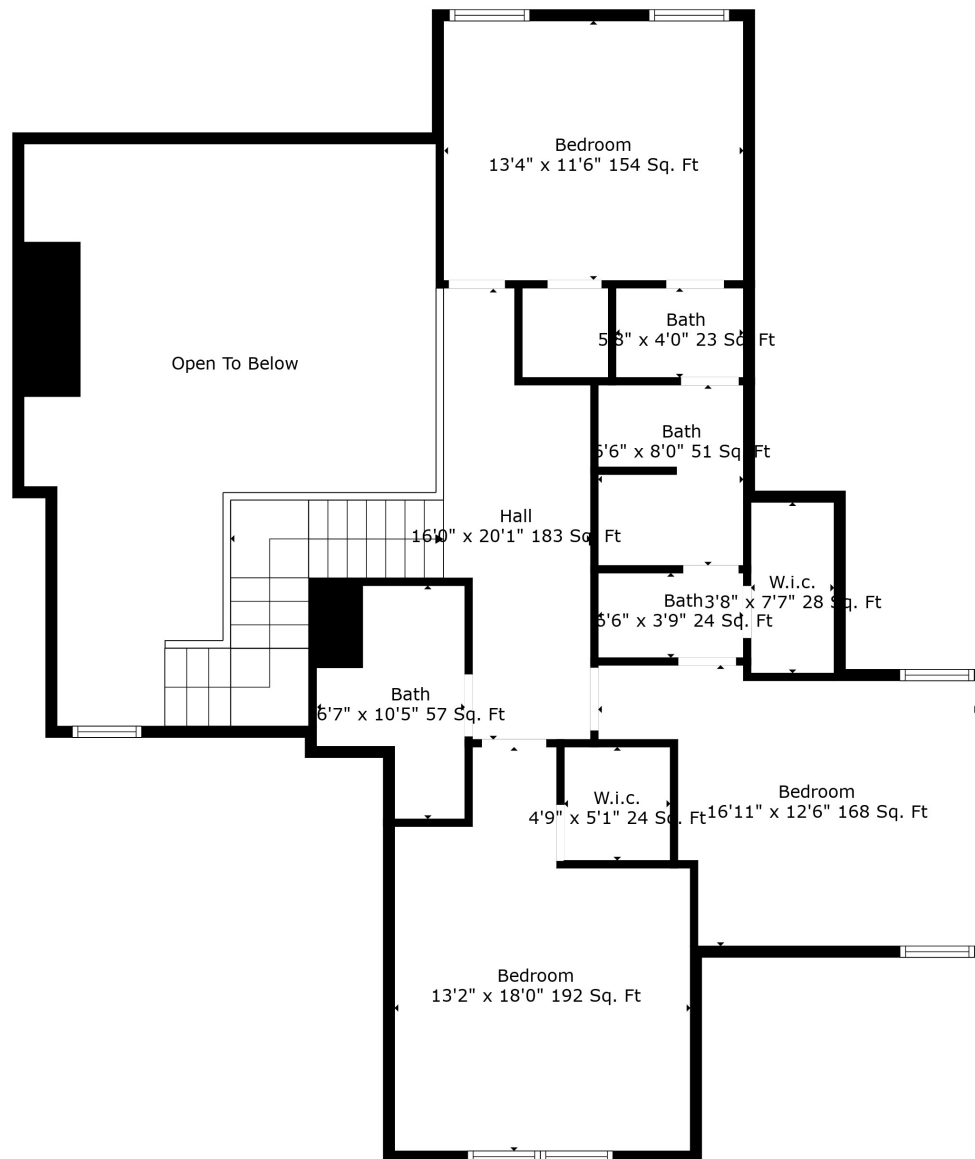

Total scanned area: 5235 sq. ft

Measurements Are Deemed Highly Reliable But Not Guaranteed.

Total scanned area: 5235 sq. ft

Measurements Are Deemed Highly Reliable But Not Guaranteed.

Total scanned area: 5235 sq. ft

Measurements Are Deemed Highly Reliable But Not Guaranteed.

Total scanned area: 5235 sq. ft

Measurements Are Deemed Highly Reliable But Not Guaranteed.