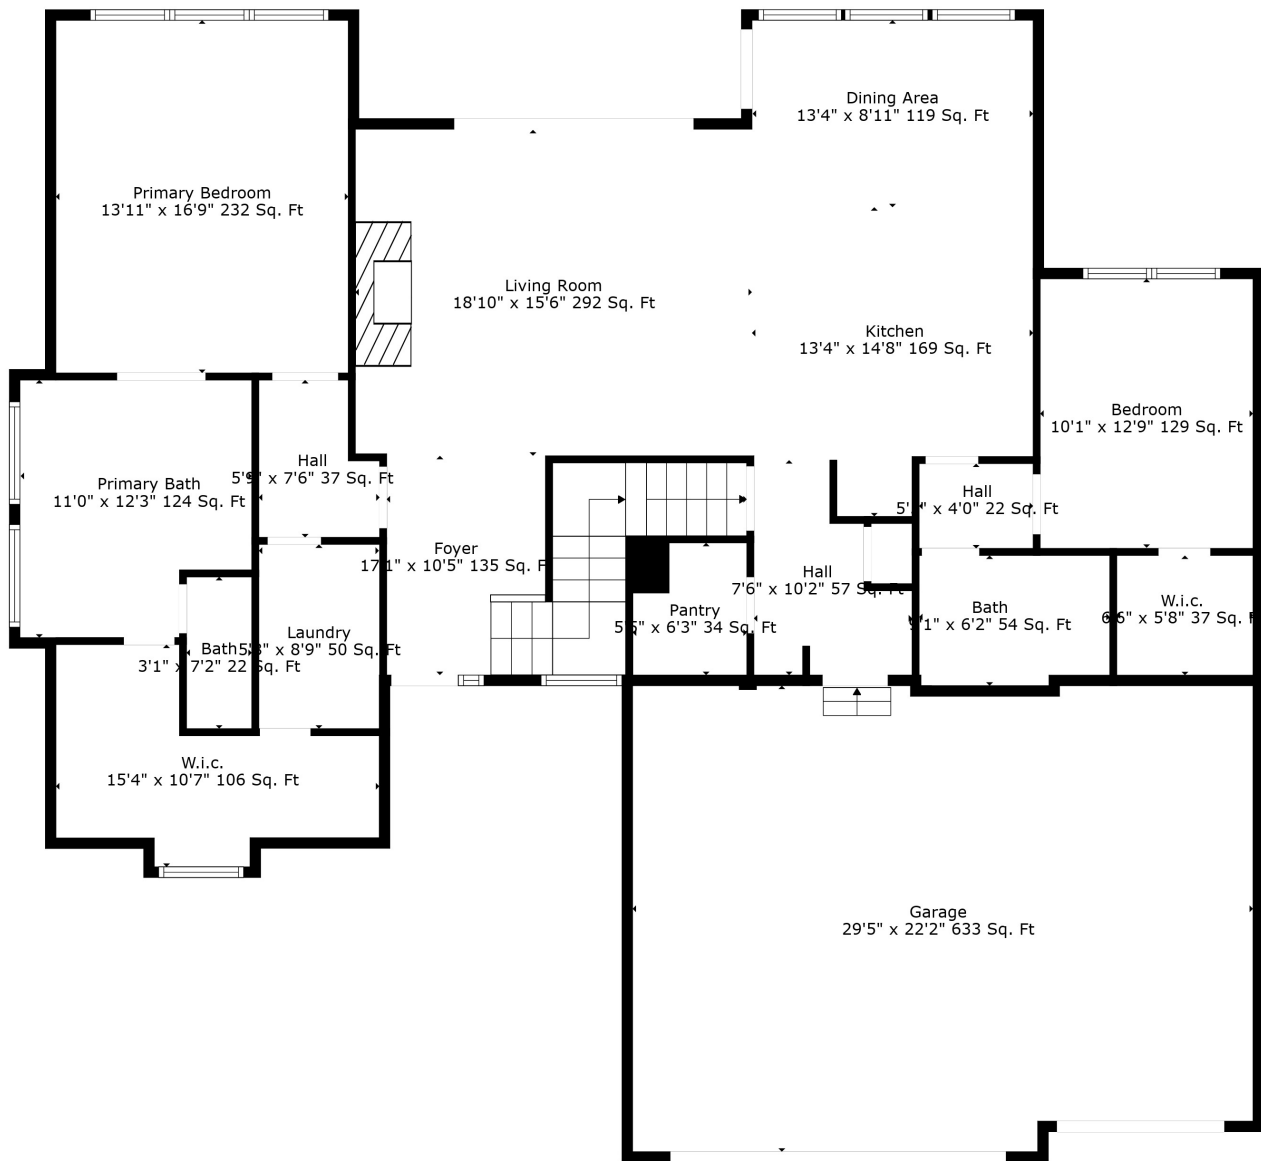

Total scanned area: 5235 sq. ft

Measurements Are Deemed Highly Reliable But Not Guaranteed.

Total scanned area: 5235 sq. ft

Measurements Are Deemed Highly Reliable But Not Guaranteed.

Total scanned area: 5235 sq. ft

Measurements Are Deemed Highly Reliable But Not Guaranteed.

Total scanned area: 5235 sq. ft

Measurements Are Deemed Highly Reliable But Not Guaranteed.