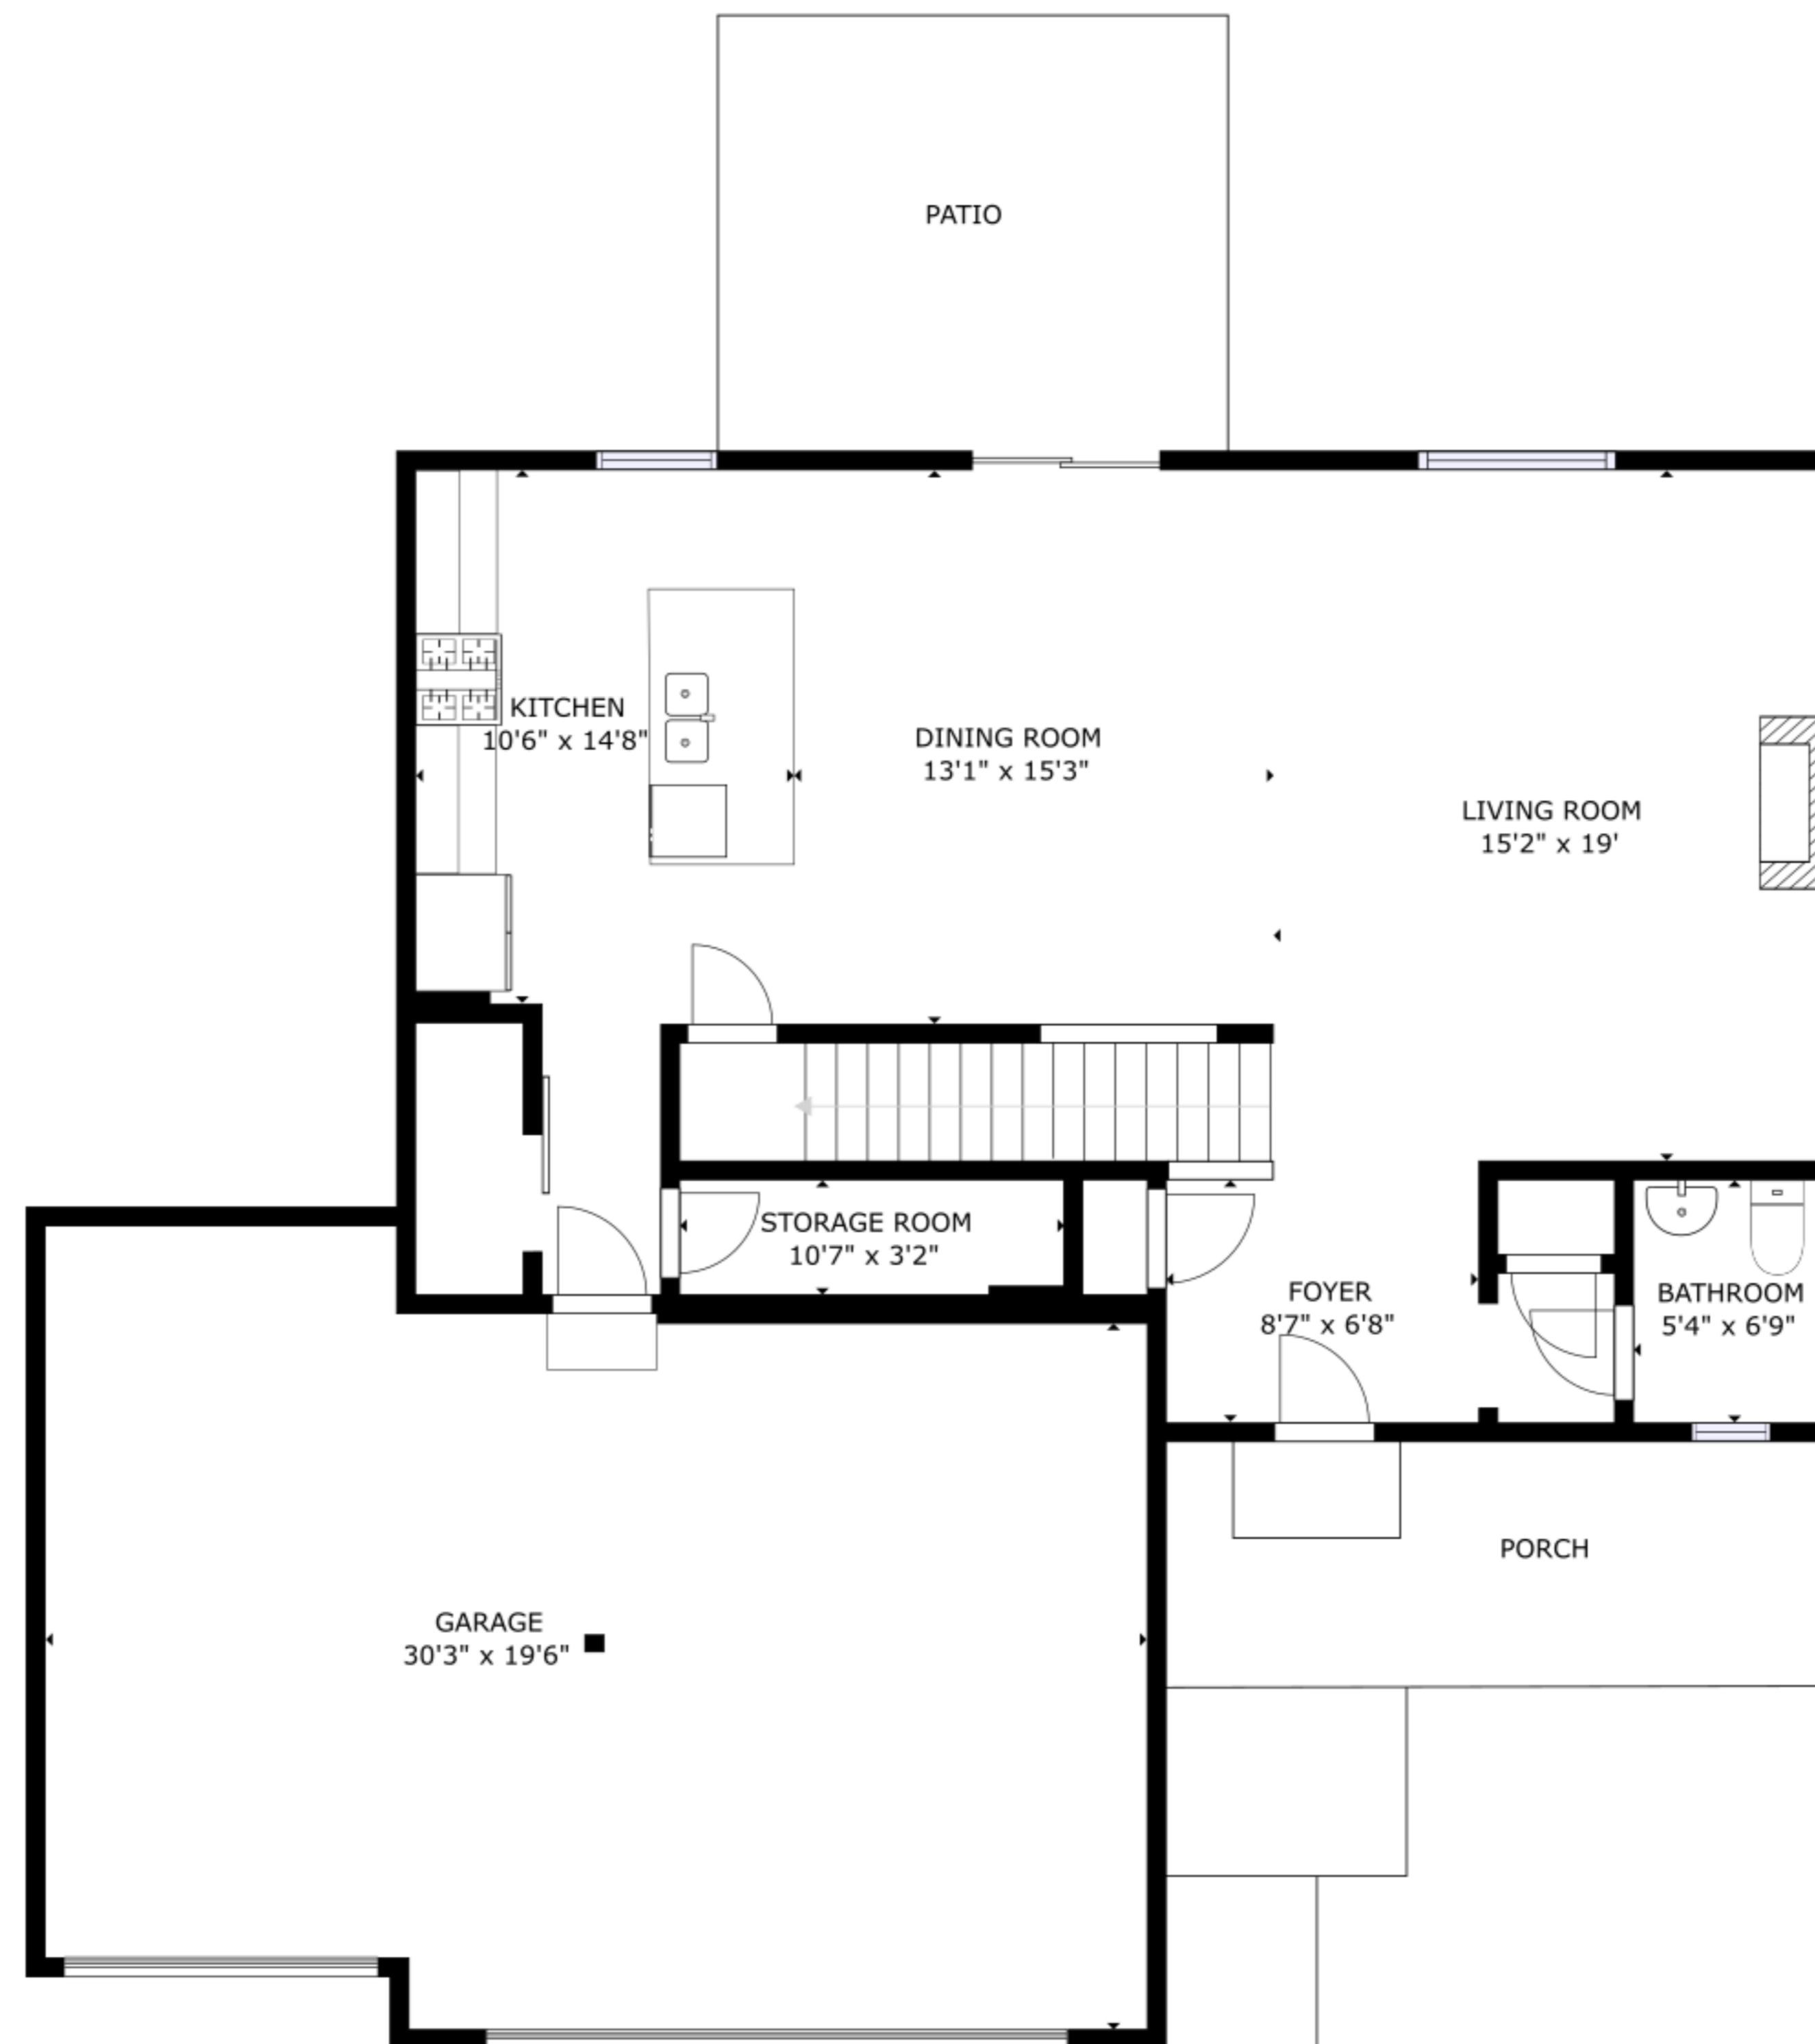

FLOOR 1

FLOOR 2

FLOOR 3

GROSS INTERNAL AREA
 FLOOR 1: 809 sq ft, FLOOR 2: 1007 sq ft, FLOOR 3: 1432 sq ft
 EXCLUDED AREAS; PATIO: 169 sq ft, PORCH: 181 sq ft, GARAGE: 651 sq ft
 TOTAL: 3248 sq ft
 SIZES AND DIMENSIONS ARE APPROXIMATE, ACTUAL MAY VARY.