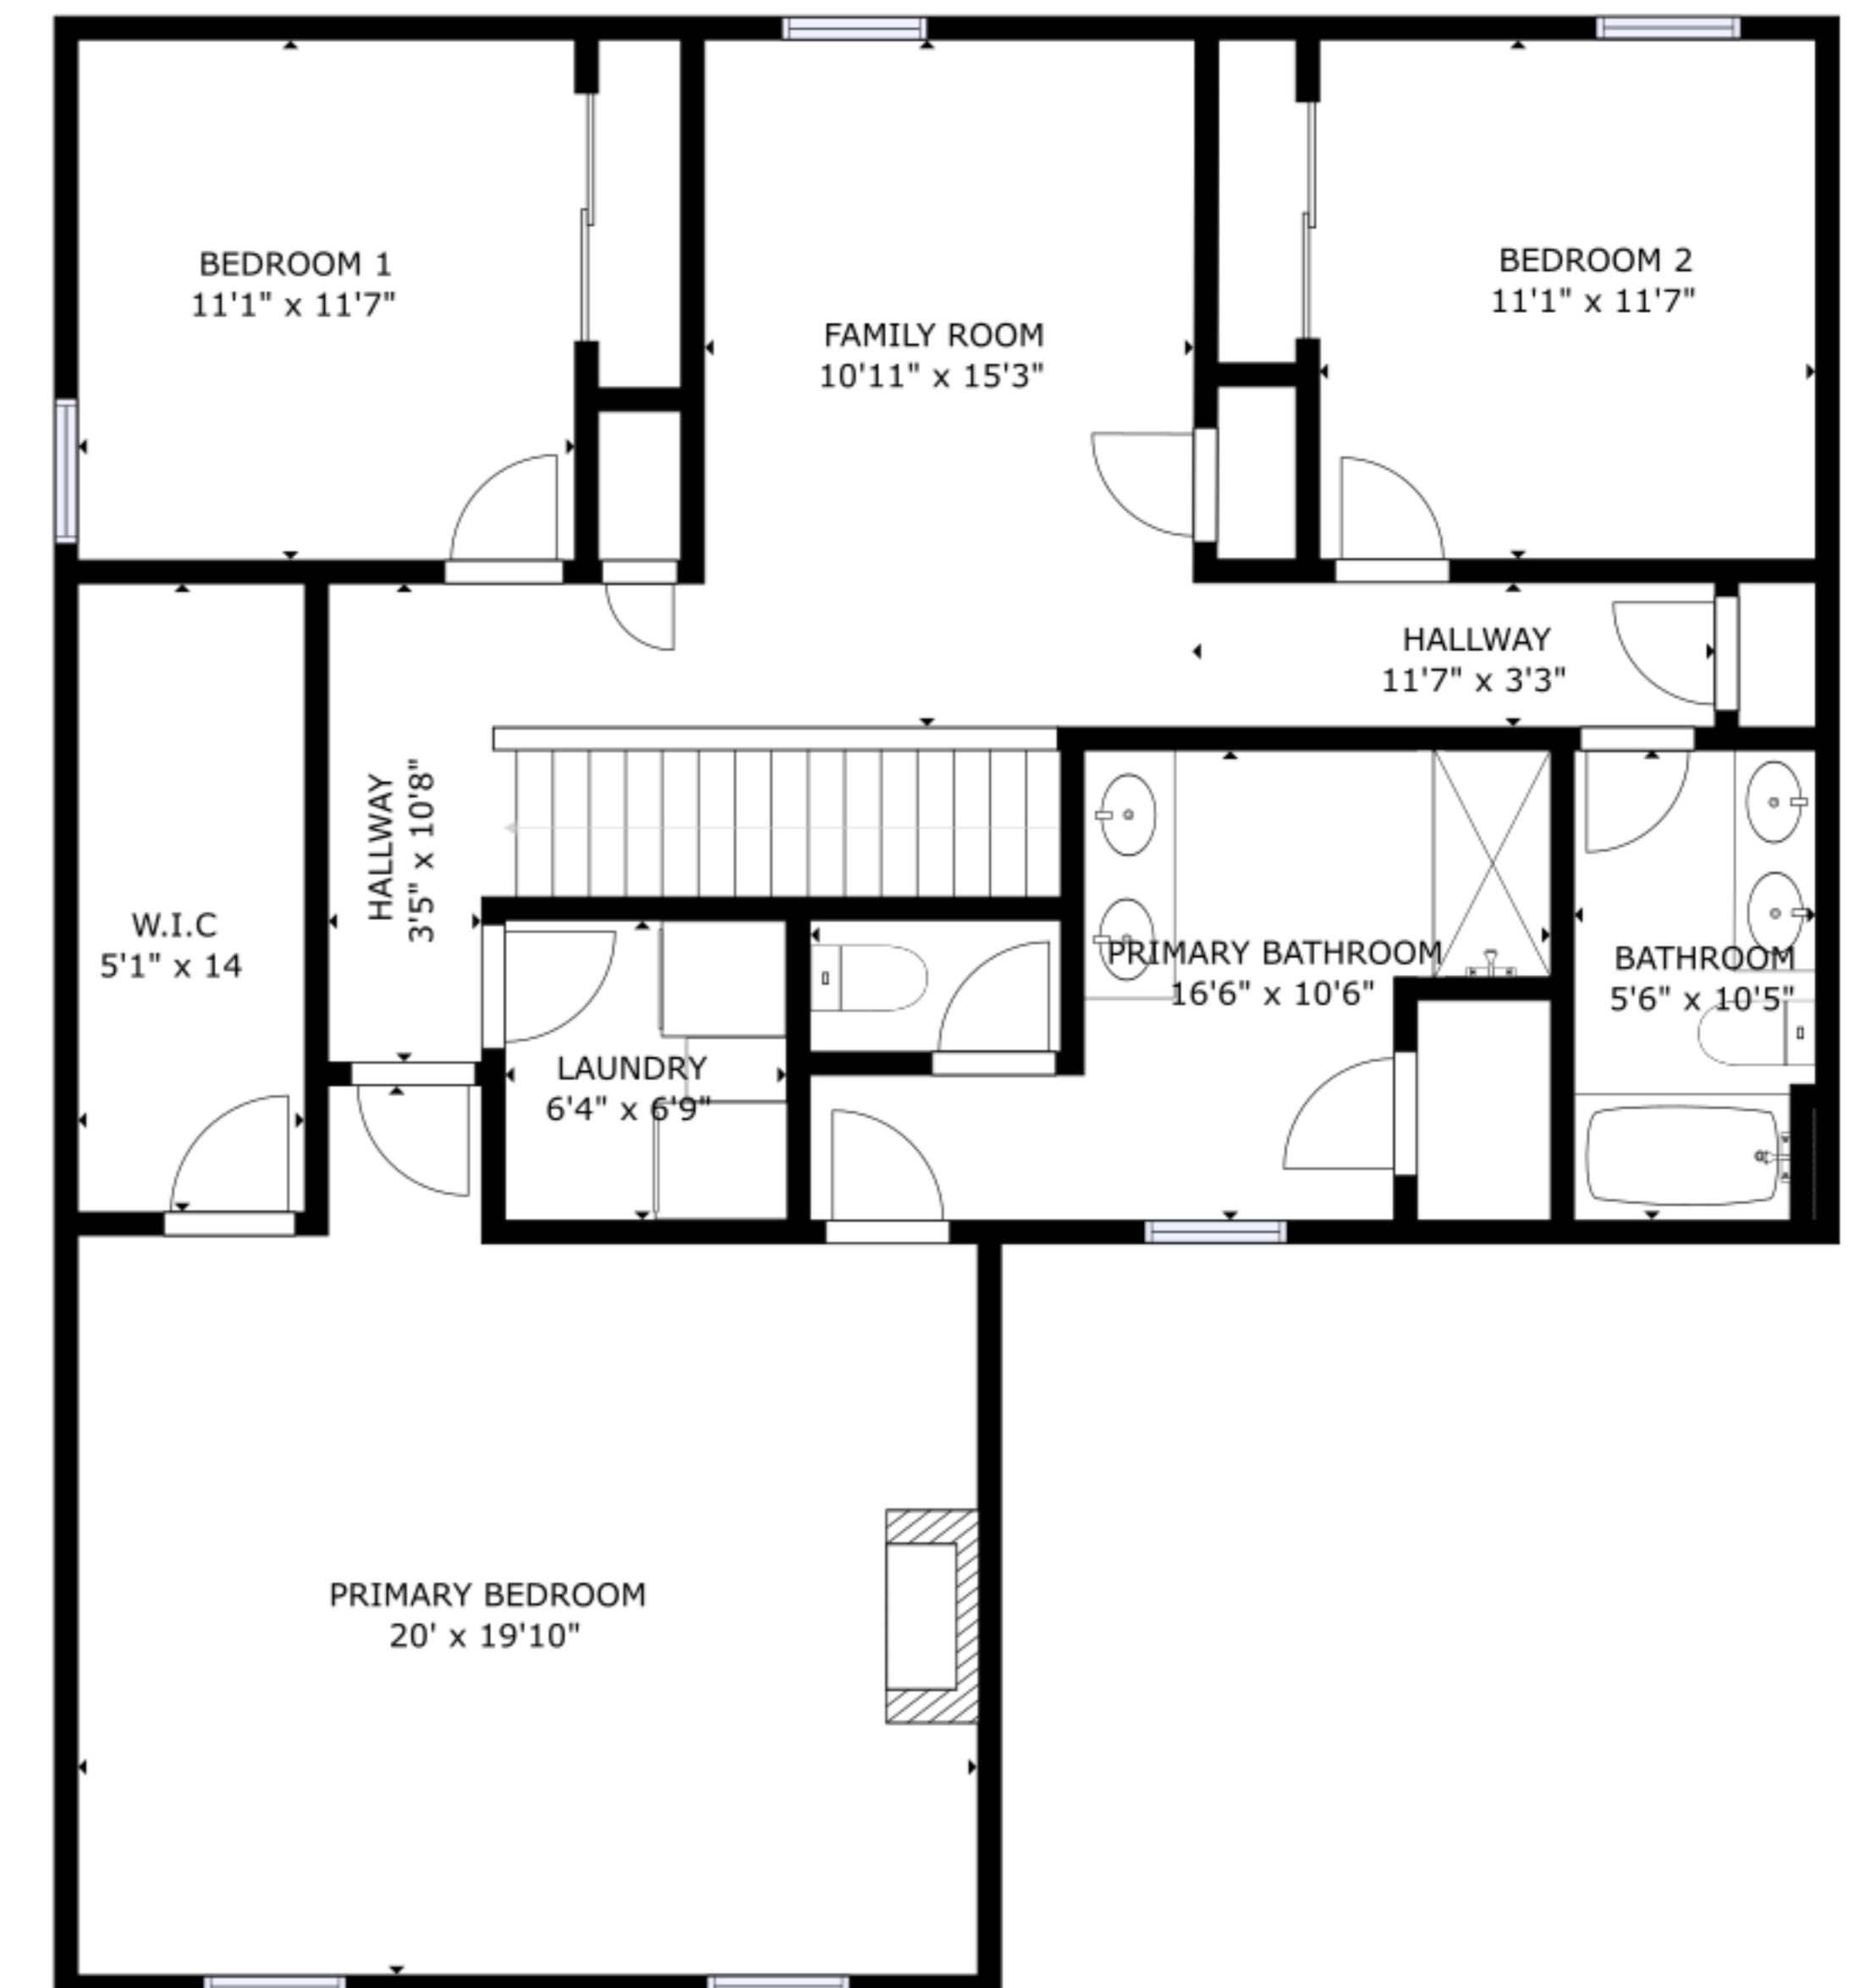

FLOOR 1

FLOOR 2

FLOOR 3

GROSS INTERNAL AREA
 FLOOR 1: 809 sq ft, FLOOR 2: 1007 sq ft, FLOOR 3: 1432 sq ft
 EXCLUDED AREAS; PATIO: 169 sq ft, PORCH: 181 sq ft, GARAGE: 651 sq ft
 TOTAL: 3248 sq ft
 SIZES AND DIMENSIONS ARE APPROXIMATE, ACTUAL MAY VARY.