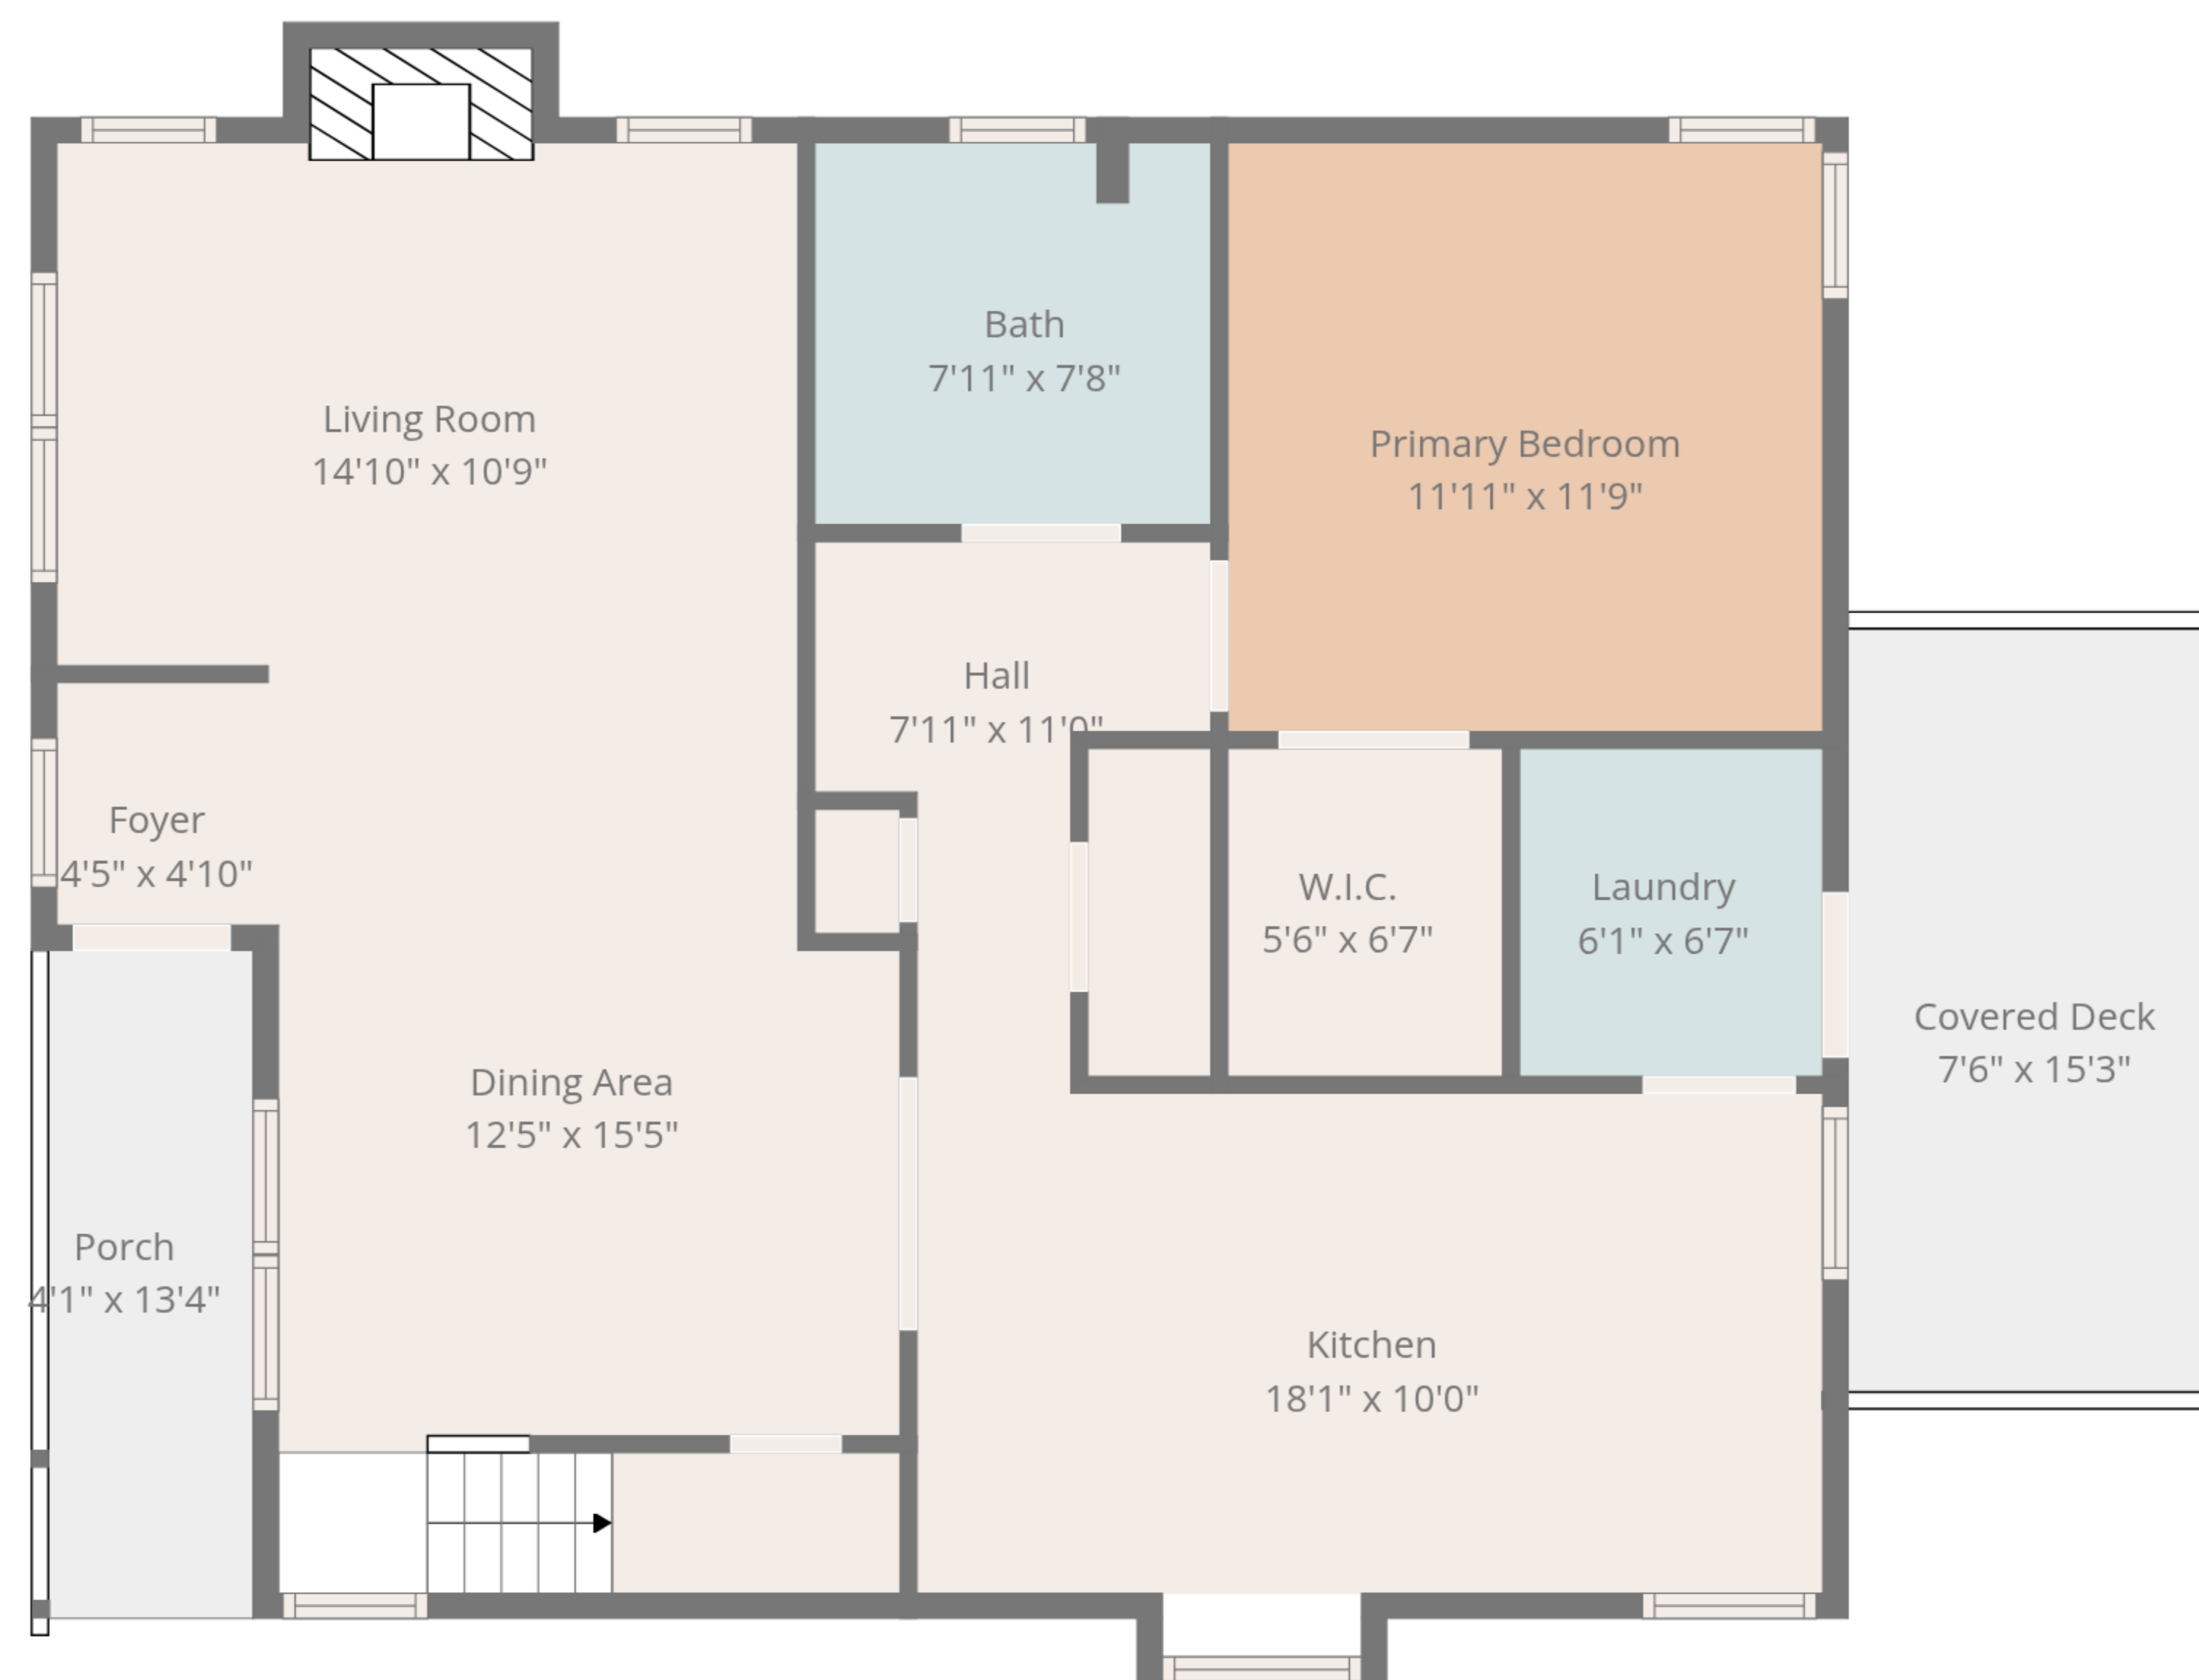

Total: 1726 sq. ft

1st Floor: 966 sq. Ft, 2nd Floor: 760 sq. ft

Excluded Areas: Porch: 55 sq. Ft, Covered Deck: 114 sq. Ft, Bay Window: 6 sq. Ft,
Fireplace: 11 sq. Ft, Low Ceiling: 57 sq. Ft, Walls: 127 sq. ft