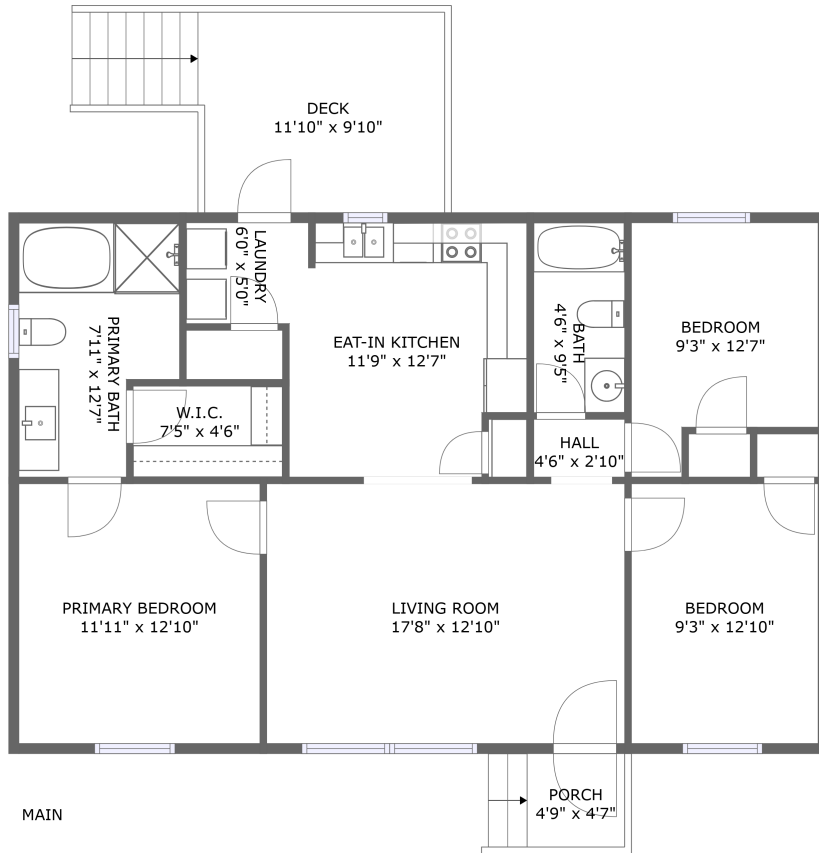

6347 Burnt Chimney Road, Wirtz, Franklin County, Virginia, United States, 24184

Property Summary

0 garages   **3** bedrooms   **2** bathrooms   **0** half baths

1 floors

1,081 Gross Living Area sqft

1,259 total sqft