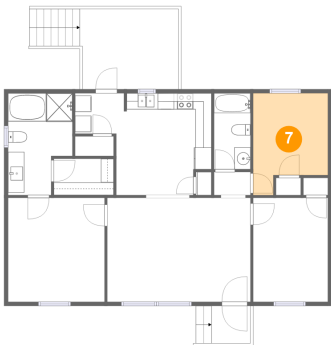

Dimensions: 4'6" x 2'10"
Area: 13 sq. ft
Counted as Living Area:
Yes

Heated: Yes
Finished: Yes
Enclosed: Yes
Contiguous:
Yes
Permitted: Yes
Wet Space: No
Addition: No
Conversion: No

7 Floor 1 - Bedroom

Dimensions: 9'3" x 12'7"
Area: 99 sq. ft
Counted as Living Area:
Yes

Heated: Yes
Finished: Yes
Enclosed: Yes
Contiguous:
Yes
Permitted: Yes
Wet Space: No
Addition: No
Conversion: No

8 Floor 1 - Porch

Dimensions: 4'9" x 4'7"
Area: 31 sq. ft
Counted as Living Area: No

Heated: No
Finished: Yes
Enclosed: No
Contiguous: Yes
Permitted: Yes
Wet Space: No
Addition: No
Conversion: No