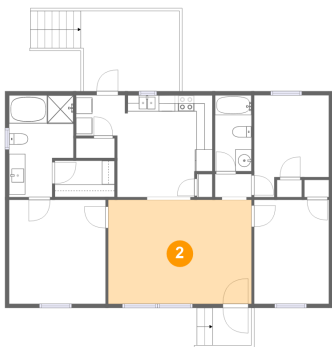

 **1,259** total sqft

6347 Burnt Chimney Road, Wirtz, Franklin County, Virginia, United States, 24184

Room Dimensions

Floor 1

Total sqft: 1259

Living area: 1081

#	Room name	Dimensions	Area (sqft)	Counted as Living Area
1	Primary Bedroom	11'11" x 12'10"	153 sq. ft	Yes
2	Living Room	17'8" x 12'10"	227 sq. ft	Yes
3	W.i.c.	7'5" x 4'6"	33 sq. ft	Yes
4	Bath	4'6" x 9'5"	42 sq. ft	Yes
5	Laundry	6'0" x 5'0"	27 sq. ft	Yes
6	Hall	4'6" x 2'10"	13 sq. ft	Yes
7	Bedroom	9'3" x 12'7"	99 sq. ft	Yes
8	Porch	4'9" x 4'7"	31 sq. ft	No
9	Eat-in Kitchen	11'9" x 12'7"	137 sq. ft	Yes
10	Bedroom	9'3" x 12'10"	118 sq. ft	Yes
11	Primary Bath	7'11" x 12'7"	87 sq. ft	Yes

#	Room name	Dimensions	Area (sqft)	Counted as Living Area
12	Deck	11'10" x 9'10"	147 sq. ft	No

6347 Burnt Chimney Road, Wirtz, Franklin County, Virginia, United States, 24184

1 Floor 1 - Primary Bedroom

Dimensions: 11'11" x 12'10"
Area: 153 sq. ft
Counted as Living Area:
Yes

Heated: Yes
Finished: Yes
Enclosed: Yes
Contiguous:
Yes
Permitted: Yes
Wet Space: No
Addition: No
Conversion: No

2 Floor 1 - Living Room