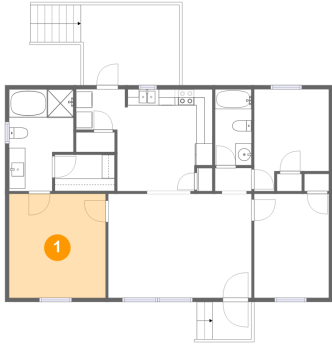

 **1,259** total sqft

6347 Burnt Chimney Road, Wirtz, Franklin County, Virginia, United States, 24184

Room Dimensions

Floor 1

Total sqft: 1259

Living area: 1081

#	Room name	Dimensions	Area (sqft)	Counted as Living Area
1	Primary Bedroom	11'11" x 12'10"	153 sq. ft	Yes
2	Living Room	17'8" x 12'10"	227 sq. ft	Yes
3	W.i.c.	7'5" x 4'6"	33 sq. ft	Yes
4	Bath	4'6" x 9'5"	42 sq. ft	Yes
5	Laundry	6'0" x 5'0"	27 sq. ft	Yes
6	Hall	4'6" x 2'10"	13 sq. ft	Yes
7	Bedroom	9'3" x 12'7"	99 sq. ft	Yes
8	Porch	4'9" x 4'7"	31 sq. ft	No
9	Eat-in Kitchen	11'9" x 12'7"	137 sq. ft	Yes
10	Bedroom	9'3" x 12'10"	118 sq. ft	Yes
11	Primary Bath	7'11" x 12'7"	87 sq. ft	Yes

#	Room name	Dimensions	Area (sqft)	Counted as Living Area
12	Deck	11'10" x 9'10"	147 sq. ft	No

6347 Burnt Chimney Road, Wirtz, Franklin County, Virginia, United States, 24184

1 Floor 1 - Primary Bedroom

Dimensions: 11'11" x 12'10"
Area: 153 sq. ft
Counted as Living Area:
Yes

Heated: Yes
Finished: Yes
Enclosed: Yes
Contiguous:
Yes
Permitted: Yes
Wet Space: No
Addition: No
Conversion: No

2 Floor 1 - Living Room