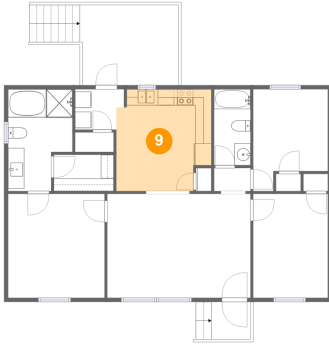

Heated: Yes
Finished: Yes
Enclosed: Yes
Contiguous:
Yes
Permitted: Yes
Wet Space: No
Addition: No
Conversion: No

8 Floor 1 - Porch

Dimensions: 4'9" x 4'7"
Area: 31 sq. ft
Counted as Living Area: No

Heated: No
Finished: Yes
Enclosed: No
Contiguous: Yes
Permitted: Yes
Wet Space: No
Addition: No
Conversion: No

6347 Burnt Chimney Road, Wirtz, Franklin County, Virginia, United States, 24184

9 Floor 1 - Eat-in Kitchen

Dimensions: 11'9" x 12'7"
Area: 137 sq. ft
Counted as Living Area:
Yes

Heated: Yes
Finished: Yes
Enclosed: Yes
Contiguous:
Yes
Permitted: Yes
Wet Space: No
Addition: No
Conversion: No