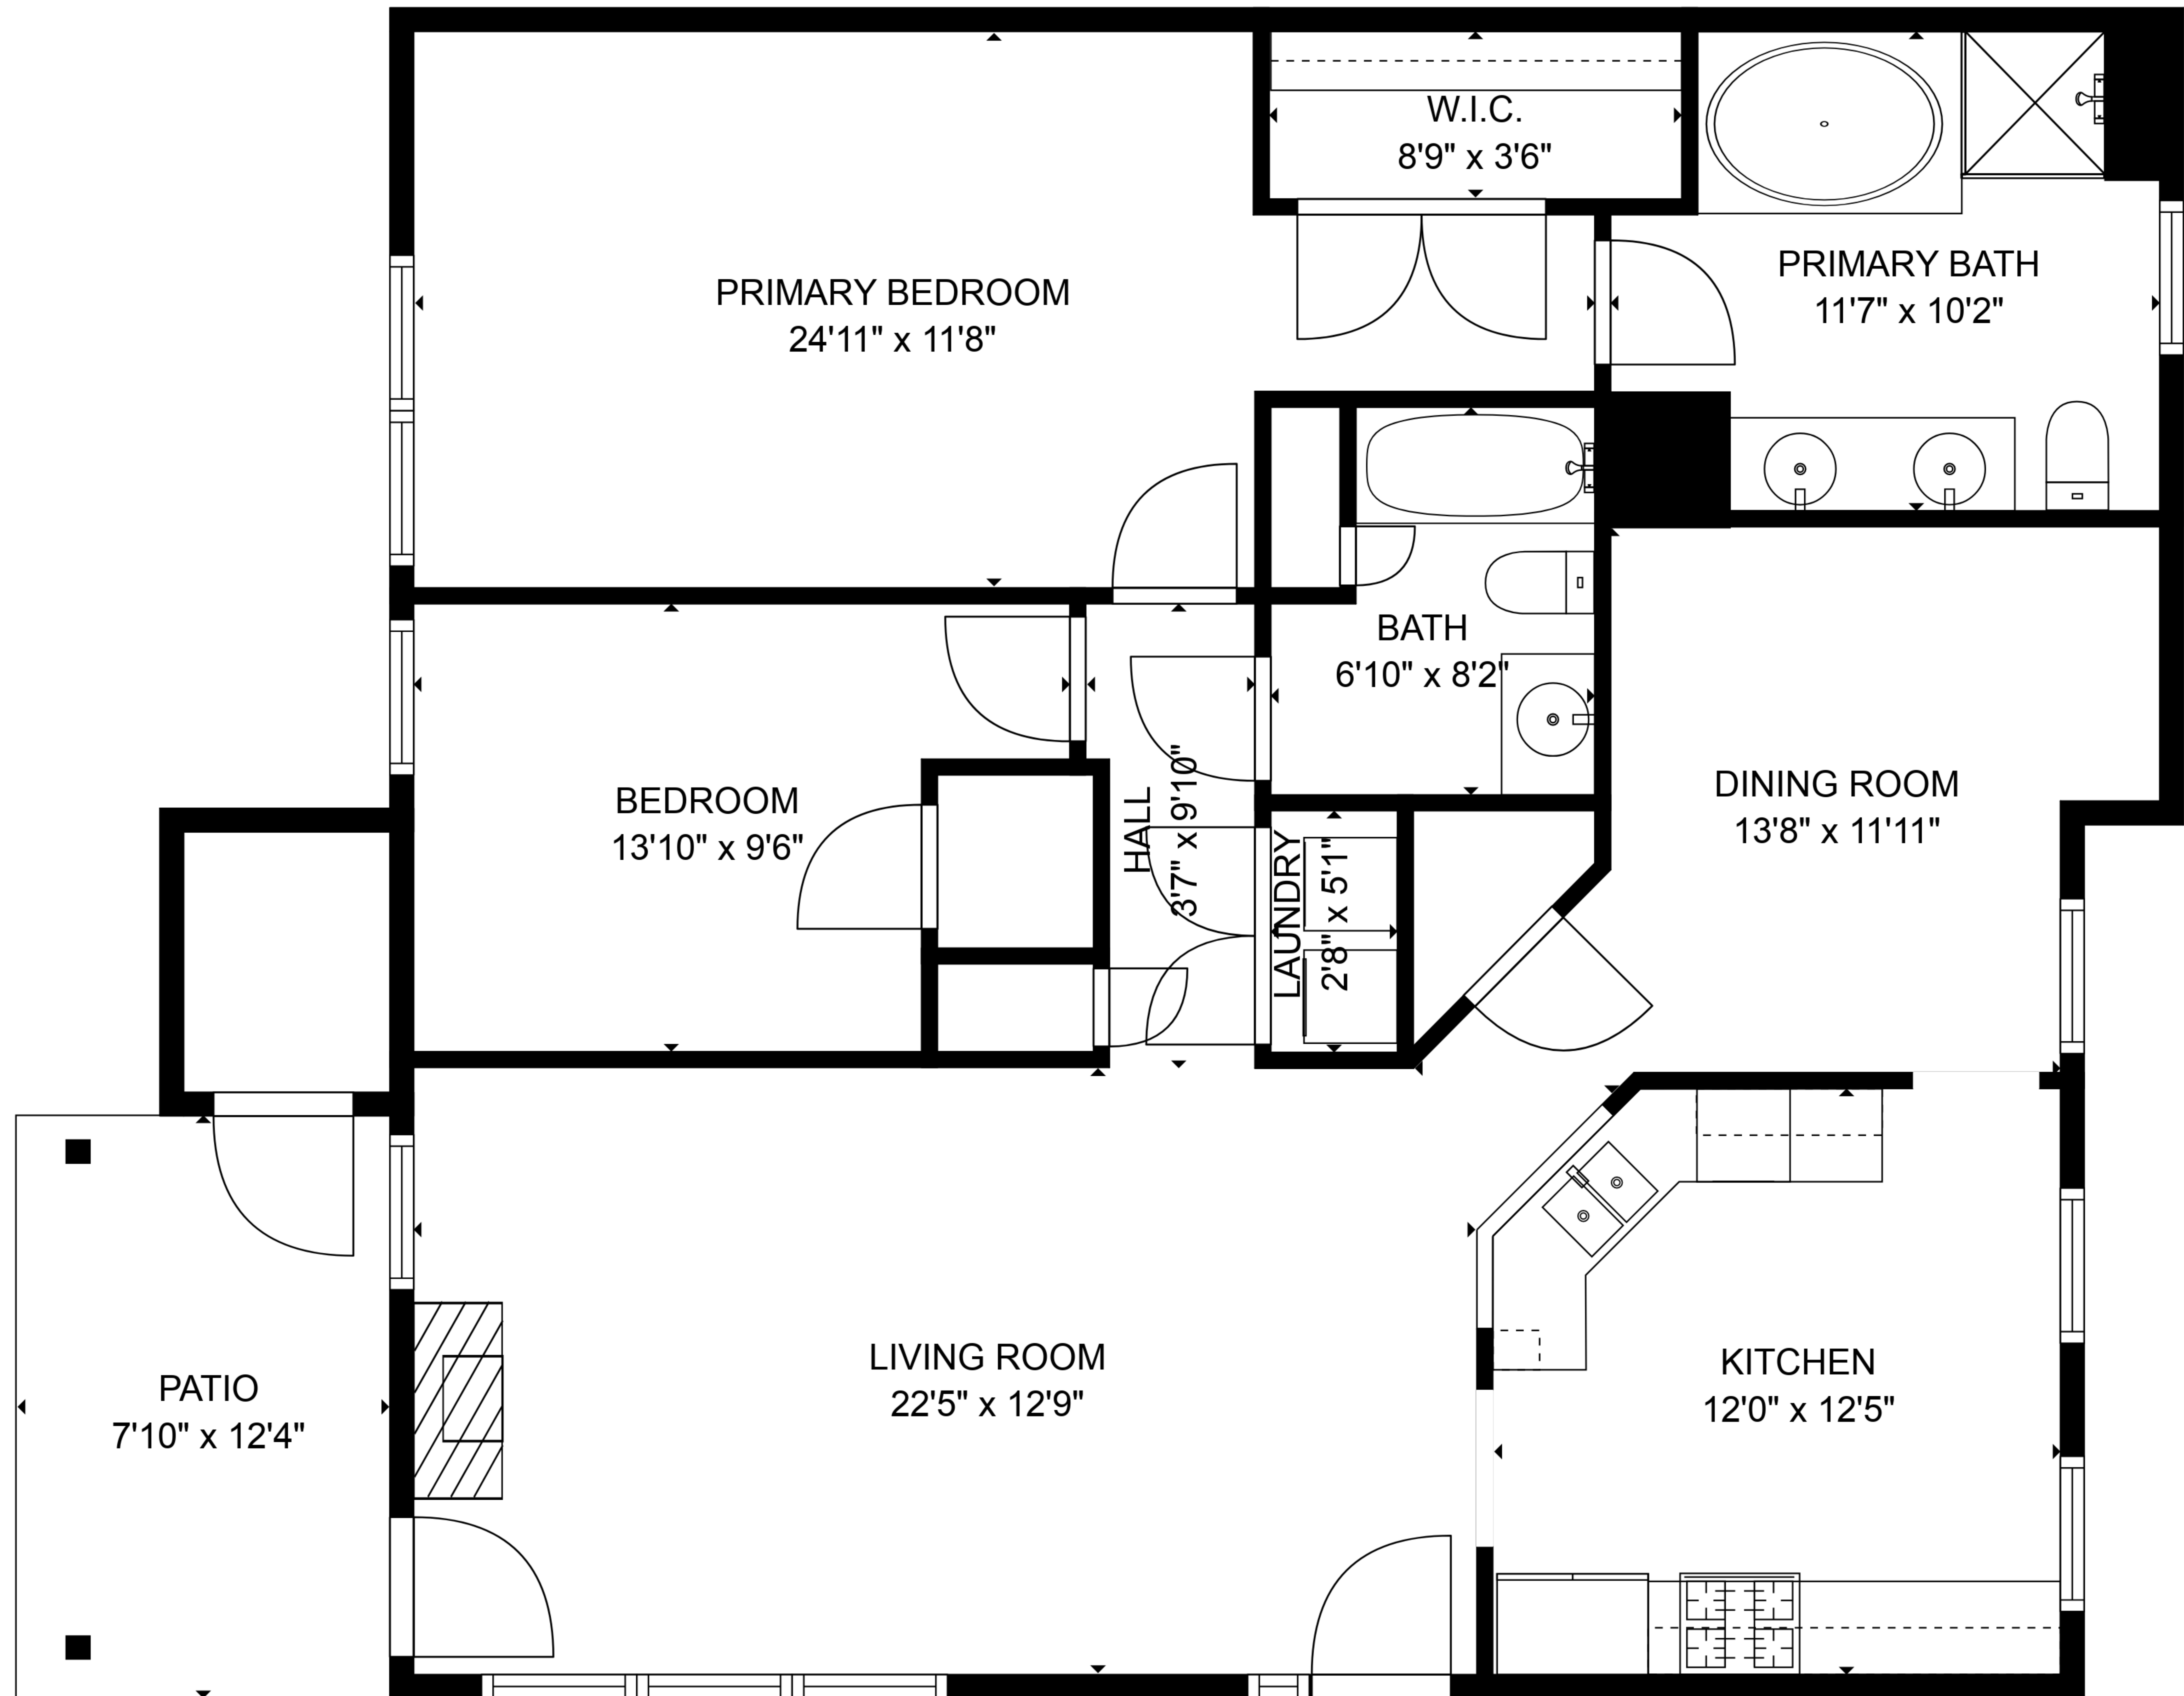

TOTAL: 1269 sq. ft
 FLOOR 1: 1269 sq. ft
 EXCLUDED AREAS: PATIO: 98 sq. ft

TOTAL: 1269 sq. ft
 FLOOR 1: 1269 sq. ft
 EXCLUDED AREAS: PATIO: 98 sq. ft