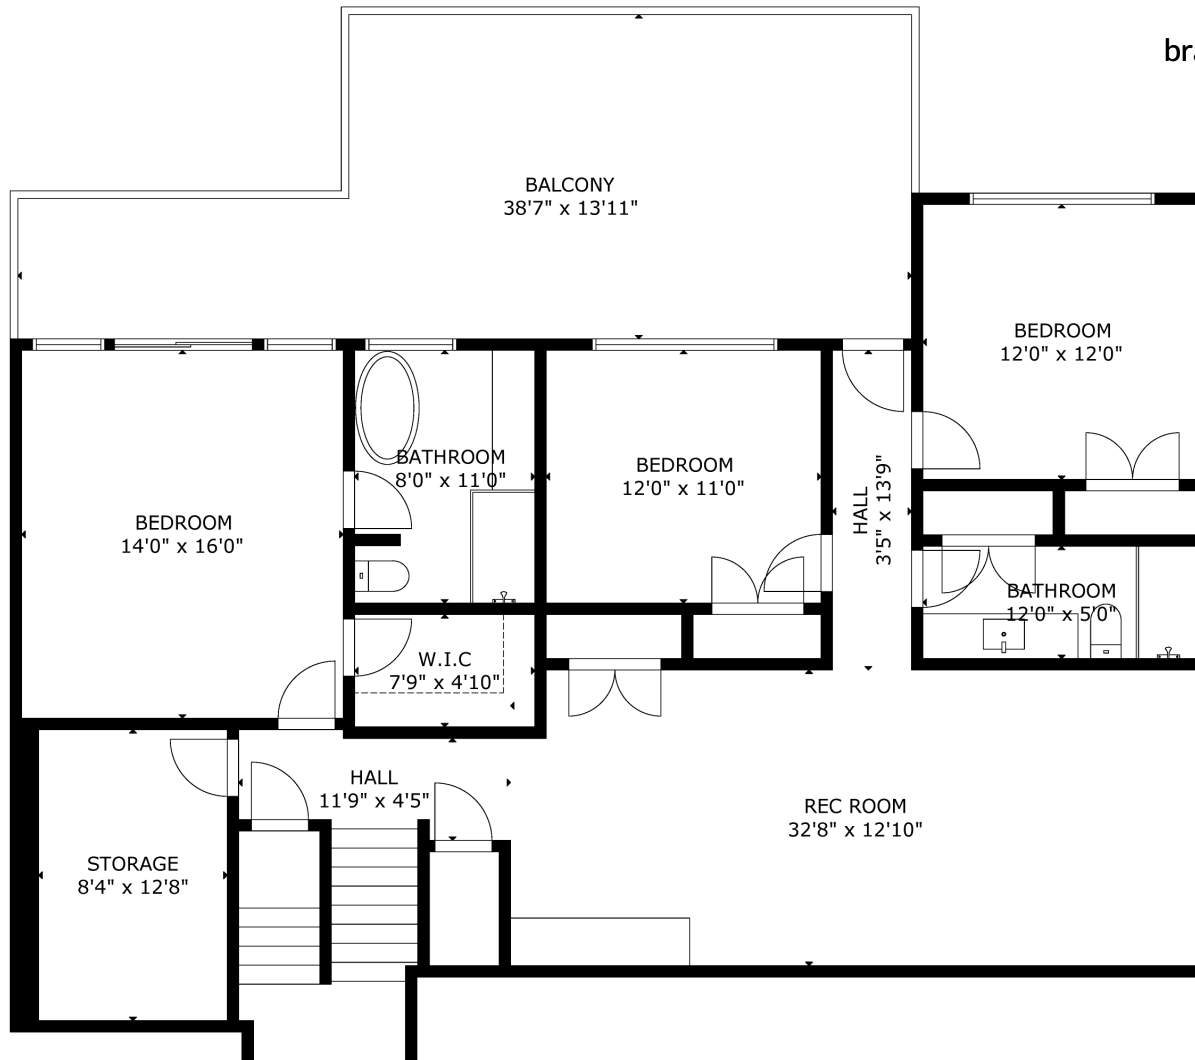

51127 Farmers Way

Brad Luteyn

604-991-7976

bradluteynrealtor@gmail.com

Estimated Areas:

Basement Floor: 923

Below Main Floor: 1462 sq. ft

Main Floor: 1443 sq. ft

Total: Sq. 3828 Ft

51127 Farmers Way

Brad Luteyn

604-991-7976

bradluteynrealtor@gmail.com

Estimated Areas:

Basement Floor: 923

Below Main Floor: 1462 sq. ft

Main Floor: 1443 sq. ft

Total: Sq. 3828 Ft

51127 Farmers Way

Brad Luteyn

604-991-7976

bradluteynrealtor@gmail.com

Estimated Areas:

Basement Floor: 923

Below Main Floor: 1462 sq. ft

Main Floor: 1443 sq. ft

Total: Sq. 3828 Ft

51127 Farmers Way

Brad Luteyn
604-991-7976

bradluteynrealtor@gmail.com

Estimated Areas:

Basement Floor: 923
Below Main Floor: 1462 sq. ft
Main Floor: 1443 sq. ft
Total: Sq. 3828 Ft