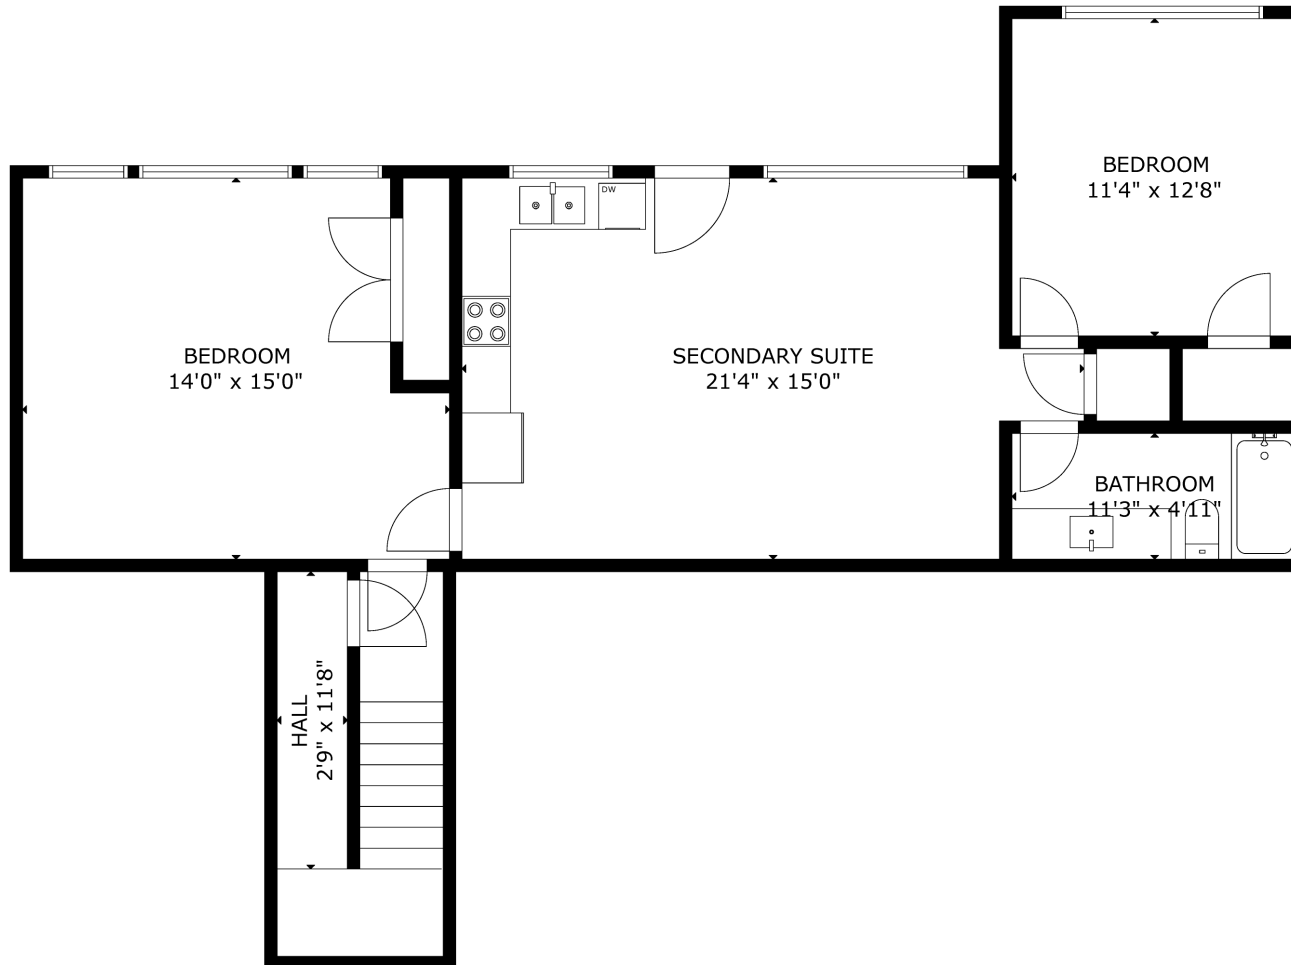

Total: Sq. 3828 Ft

51127 Farmers Way

Brad Luteyn

604-991-7976

bradluteynrealtor@gmail.com

Estimated Areas:

Basement Floor: 923

Below Main Floor: 1462 sq. ft

Main Floor: 1443 sq. ft

Total: Sq. 3828 Ft

51127 Farmers Way

Brad Luteyn

604-991-7976

bradluteynrealtor@gmail.com

Estimated Areas:

Basement Floor: 923

Below Main Floor: 1462 sq. ft

Main Floor: 1443 sq. ft

Total: Sq. 3828 Ft

51127 Farmers Way

Brad Luteyn
604-991-7976

bradluteynrealtor@gmail.com

Estimated Areas:

Basement Floor: 923
Below Main Floor: 1462 sq. ft
Main Floor: 1443 sq. ft
Total: Sq. 3828 Ft