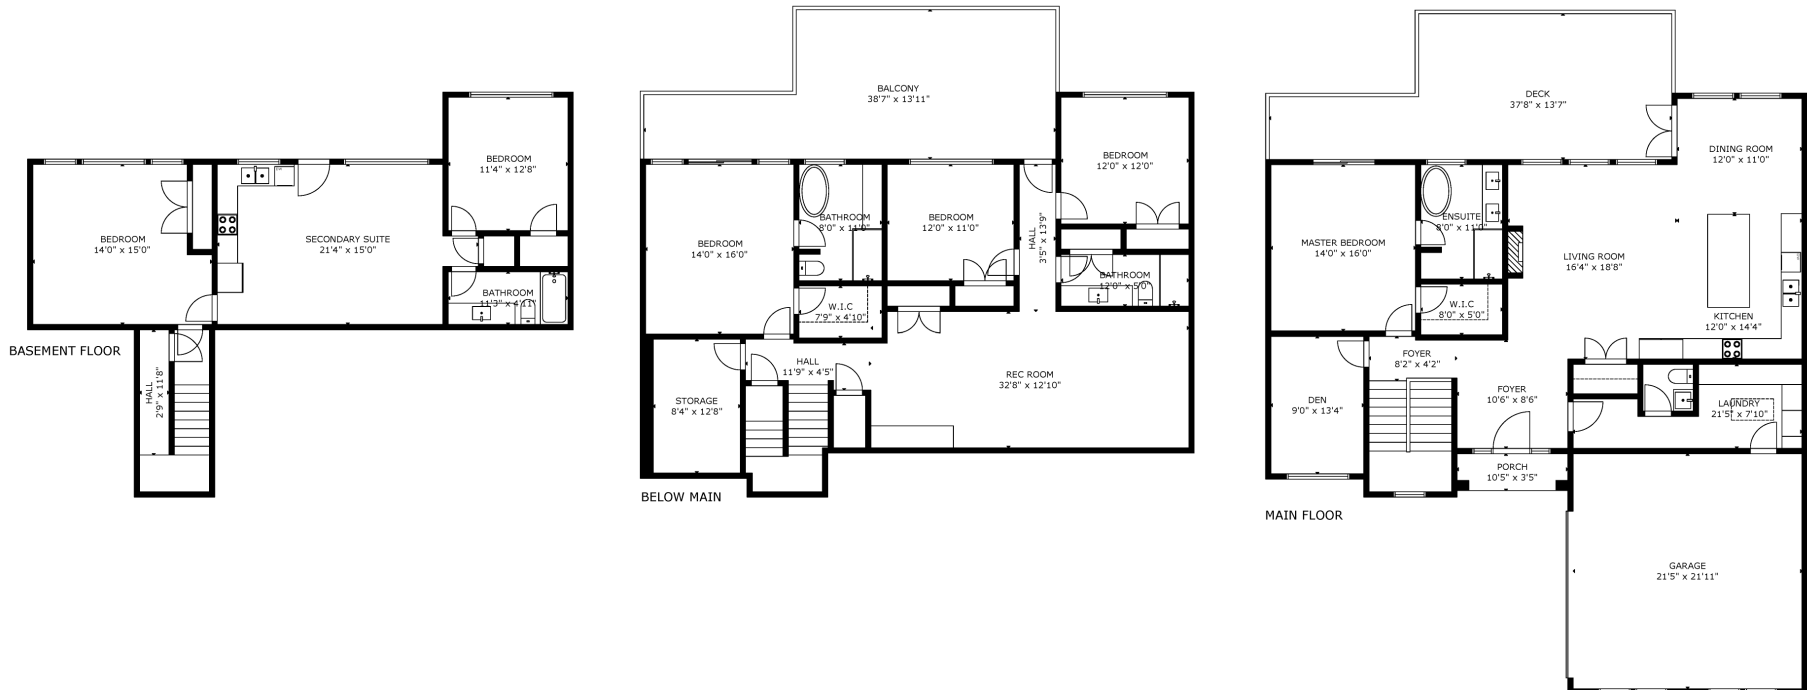

51127 Farmers Way

Brad Luteyn

604-991-7976

bradluteynrealtor@gmail.com

Estimated Areas:

Basement Floor: 923

Below Main Floor: 1462 sq. ft

Main Floor: 1443 sq. ft

Total: Sq. 3828 Ft

51127 Farmers Way

Brad Luteyn

604-991-7976

bradluteynrealtor@gmail.com

Estimated Areas:

Basement Floor: 923

Below Main Floor: 1462 sq. ft

Main Floor: 1443 sq. ft

Total: Sq. 3828 Ft

51127 Farmers Way

Brad Luteyn

604-991-7976

bradluteynrealtor@gmail.com

Estimated Areas:

Basement Floor: 923

Below Main Floor: 1462 sq. ft

Main Floor: 1443 sq. ft

Total: Sq. 3828 Ft

51127 Farmers Way

Brad Luteyn
604-991-7976

bradluteynrealtor@gmail.com

Estimated Areas:

Basement Floor: 923
Below Main Floor: 1462 sq. ft
Main Floor: 1443 sq. ft
Total: Sq. 3828 Ft