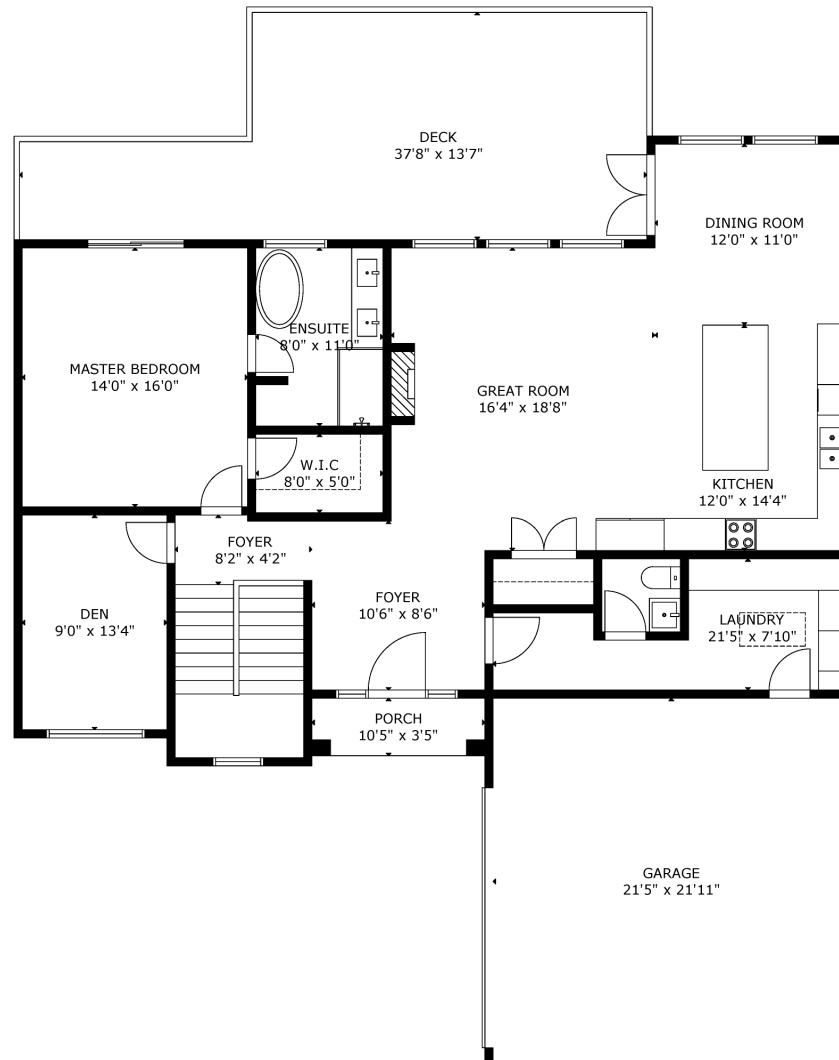

51127 Farmers Way

Brad Luteyn

604-991-7976

bradluteynrealtor@gmail.com

Estimated Areas:

Basement Floor: 923

Below Main Floor: 1462 sq. ft

Main Floor: 1443 sq. ft

Total: Sq. 3828 Ft

51127 Farmers Way

Brad Luteyn

604-991-7976

bradluteynrealtor@gmail.com

Estimated Areas:

Basement Floor: 923

Below Main Floor: 1462 sq. ft

Main Floor: 1443 sq. ft

Total: Sq. 3828 Ft

51127 Farmers Way

Brad Luteyn

604-991-7976

bradluteynrealtor@gmail.com

Estimated Areas:

Basement Floor: 923

Below Main Floor: 1462 sq. ft

Main Floor: 1443 sq. ft

Total: Sq. 3828 Ft

51127 Farmers Way

Brad Luteyn
604-991-7976

bradluteynrealtor@gmail.com

Estimated Areas:

Basement Floor: 923
Below Main Floor: 1462 sq. ft
Main Floor: 1443 sq. ft
Total: Sq. 3828 Ft