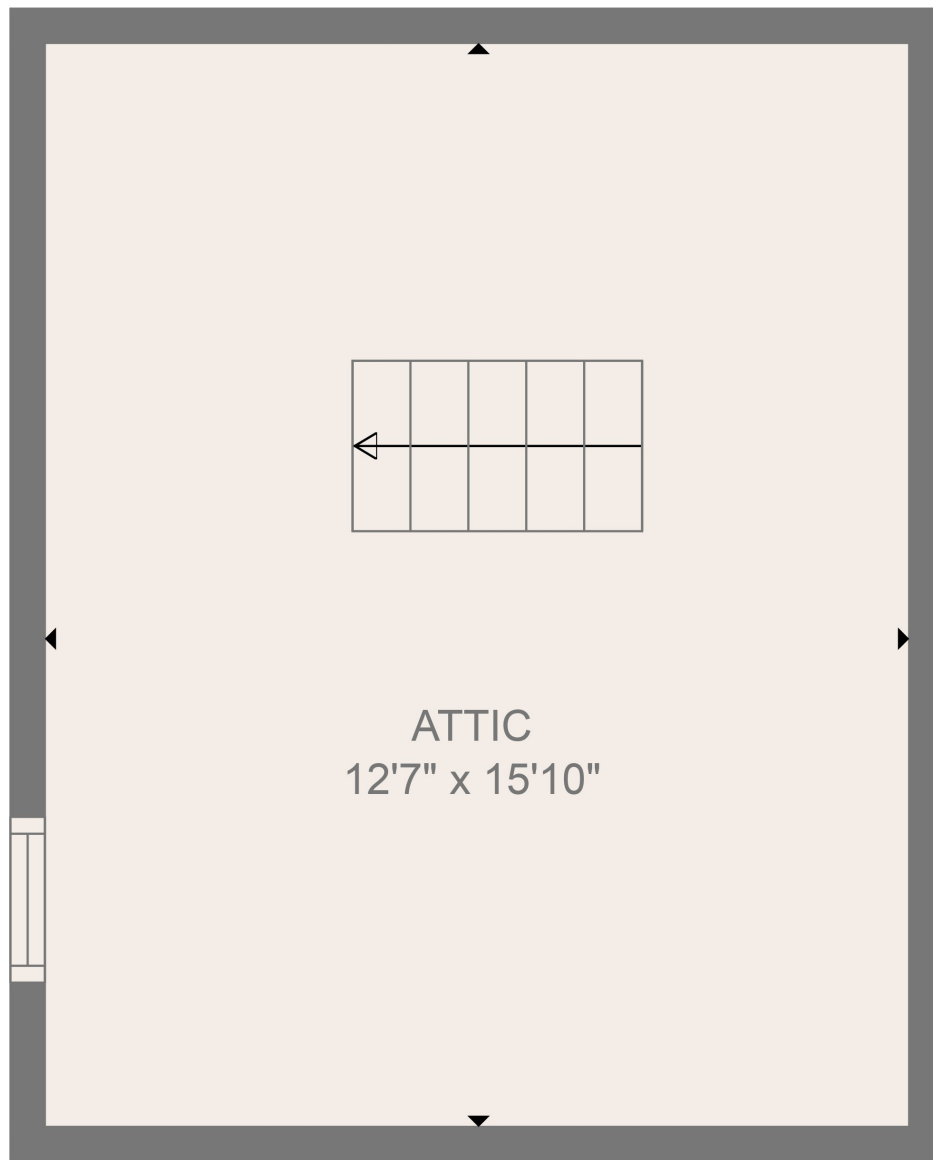

FLOOR 1

FLOOR 2

Total scanned area: 2391 sq. ft

MEASUREMENTS ARE DEEMED HIGHLY RELIABLE BUT NOT GUARANTEED

ATTIC
12'7" x 15'10"

Total scanned area: 2391 sq. ft

MEASUREMENTS ARE DEEMED HIGHLY RELIABLE BUT NOT GUARANTEED

Total scanned area: 2391 sq. ft

MEASUREMENTS ARE DEEMED HIGHLY RELIABLE BUT NOT GUARANTEED