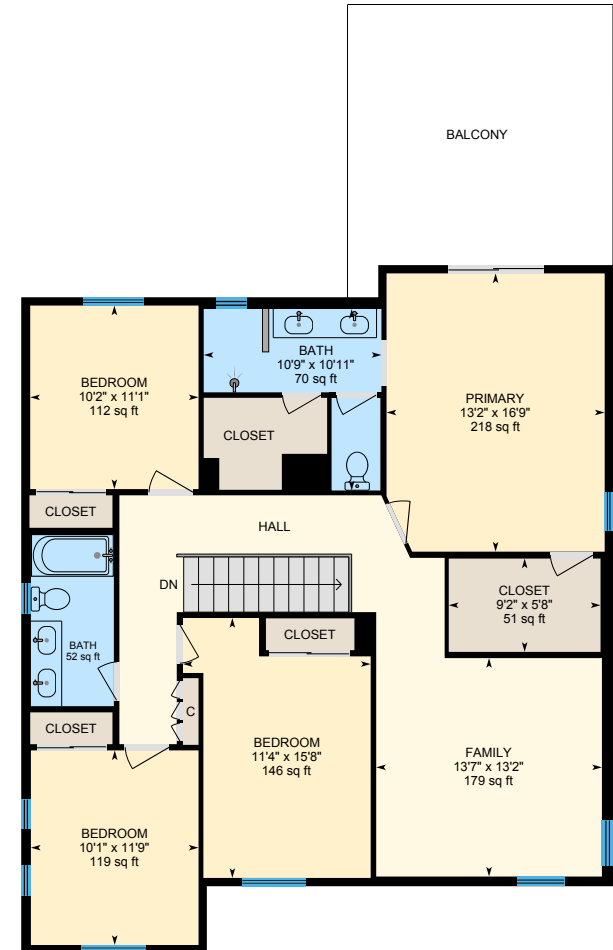

# 13102 Rivercrest Dr, Waterford, CA

Main Building: Above Grade Finished Area 2269.59 sq ft

PREPARED: 2025/01/10