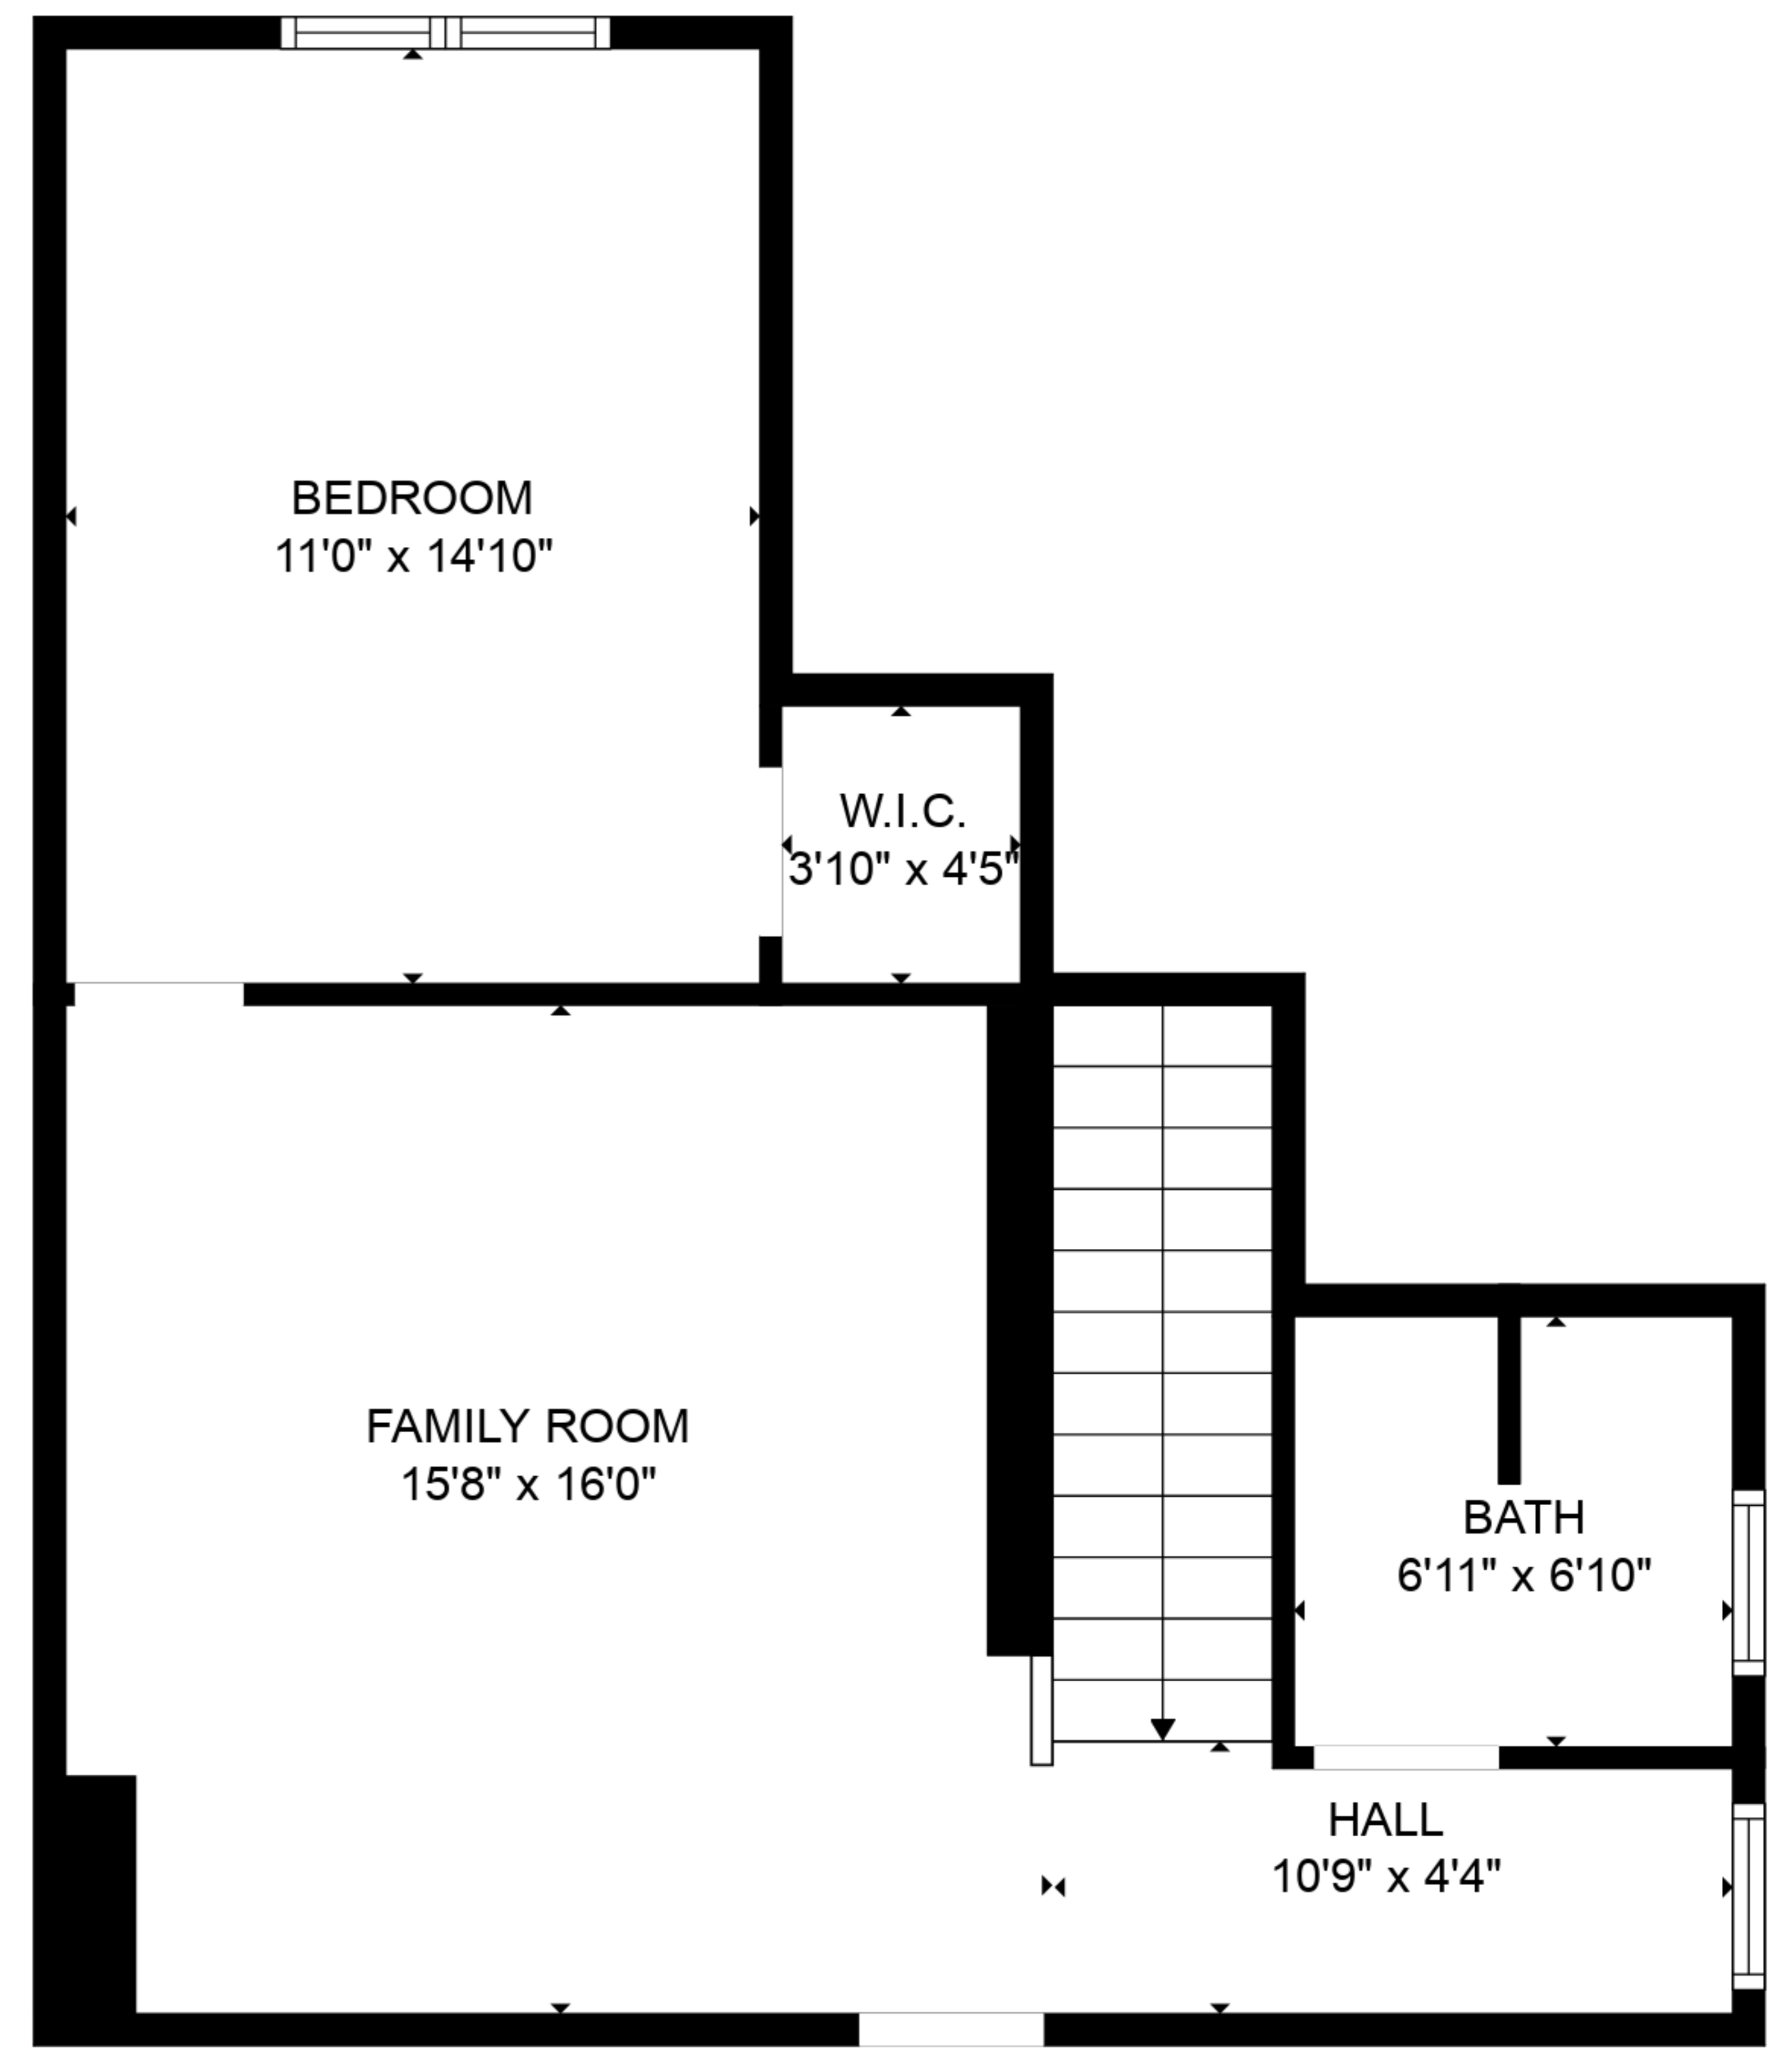

TOTAL: 2845 sq. ft
 FLOOR 1: 2272 sq. ft, FLOOR 2: 573 sq. ft
 EXCLUDED AREAS: GARAGE: 517 sq. ft

TOTAL: 2845 sq. ft
FLOOR 1: 2272 sq. ft, FLOOR 2: 573 sq. ft
EXCLUDED AREAS: GARAGE: 517 sq. ft

TOTAL: 2845 sq. ft
 FLOOR 1: 2272 sq. ft, FLOOR 2: 573 sq. ft
 EXCLUDED AREAS: GARAGE: 517 sq. ft