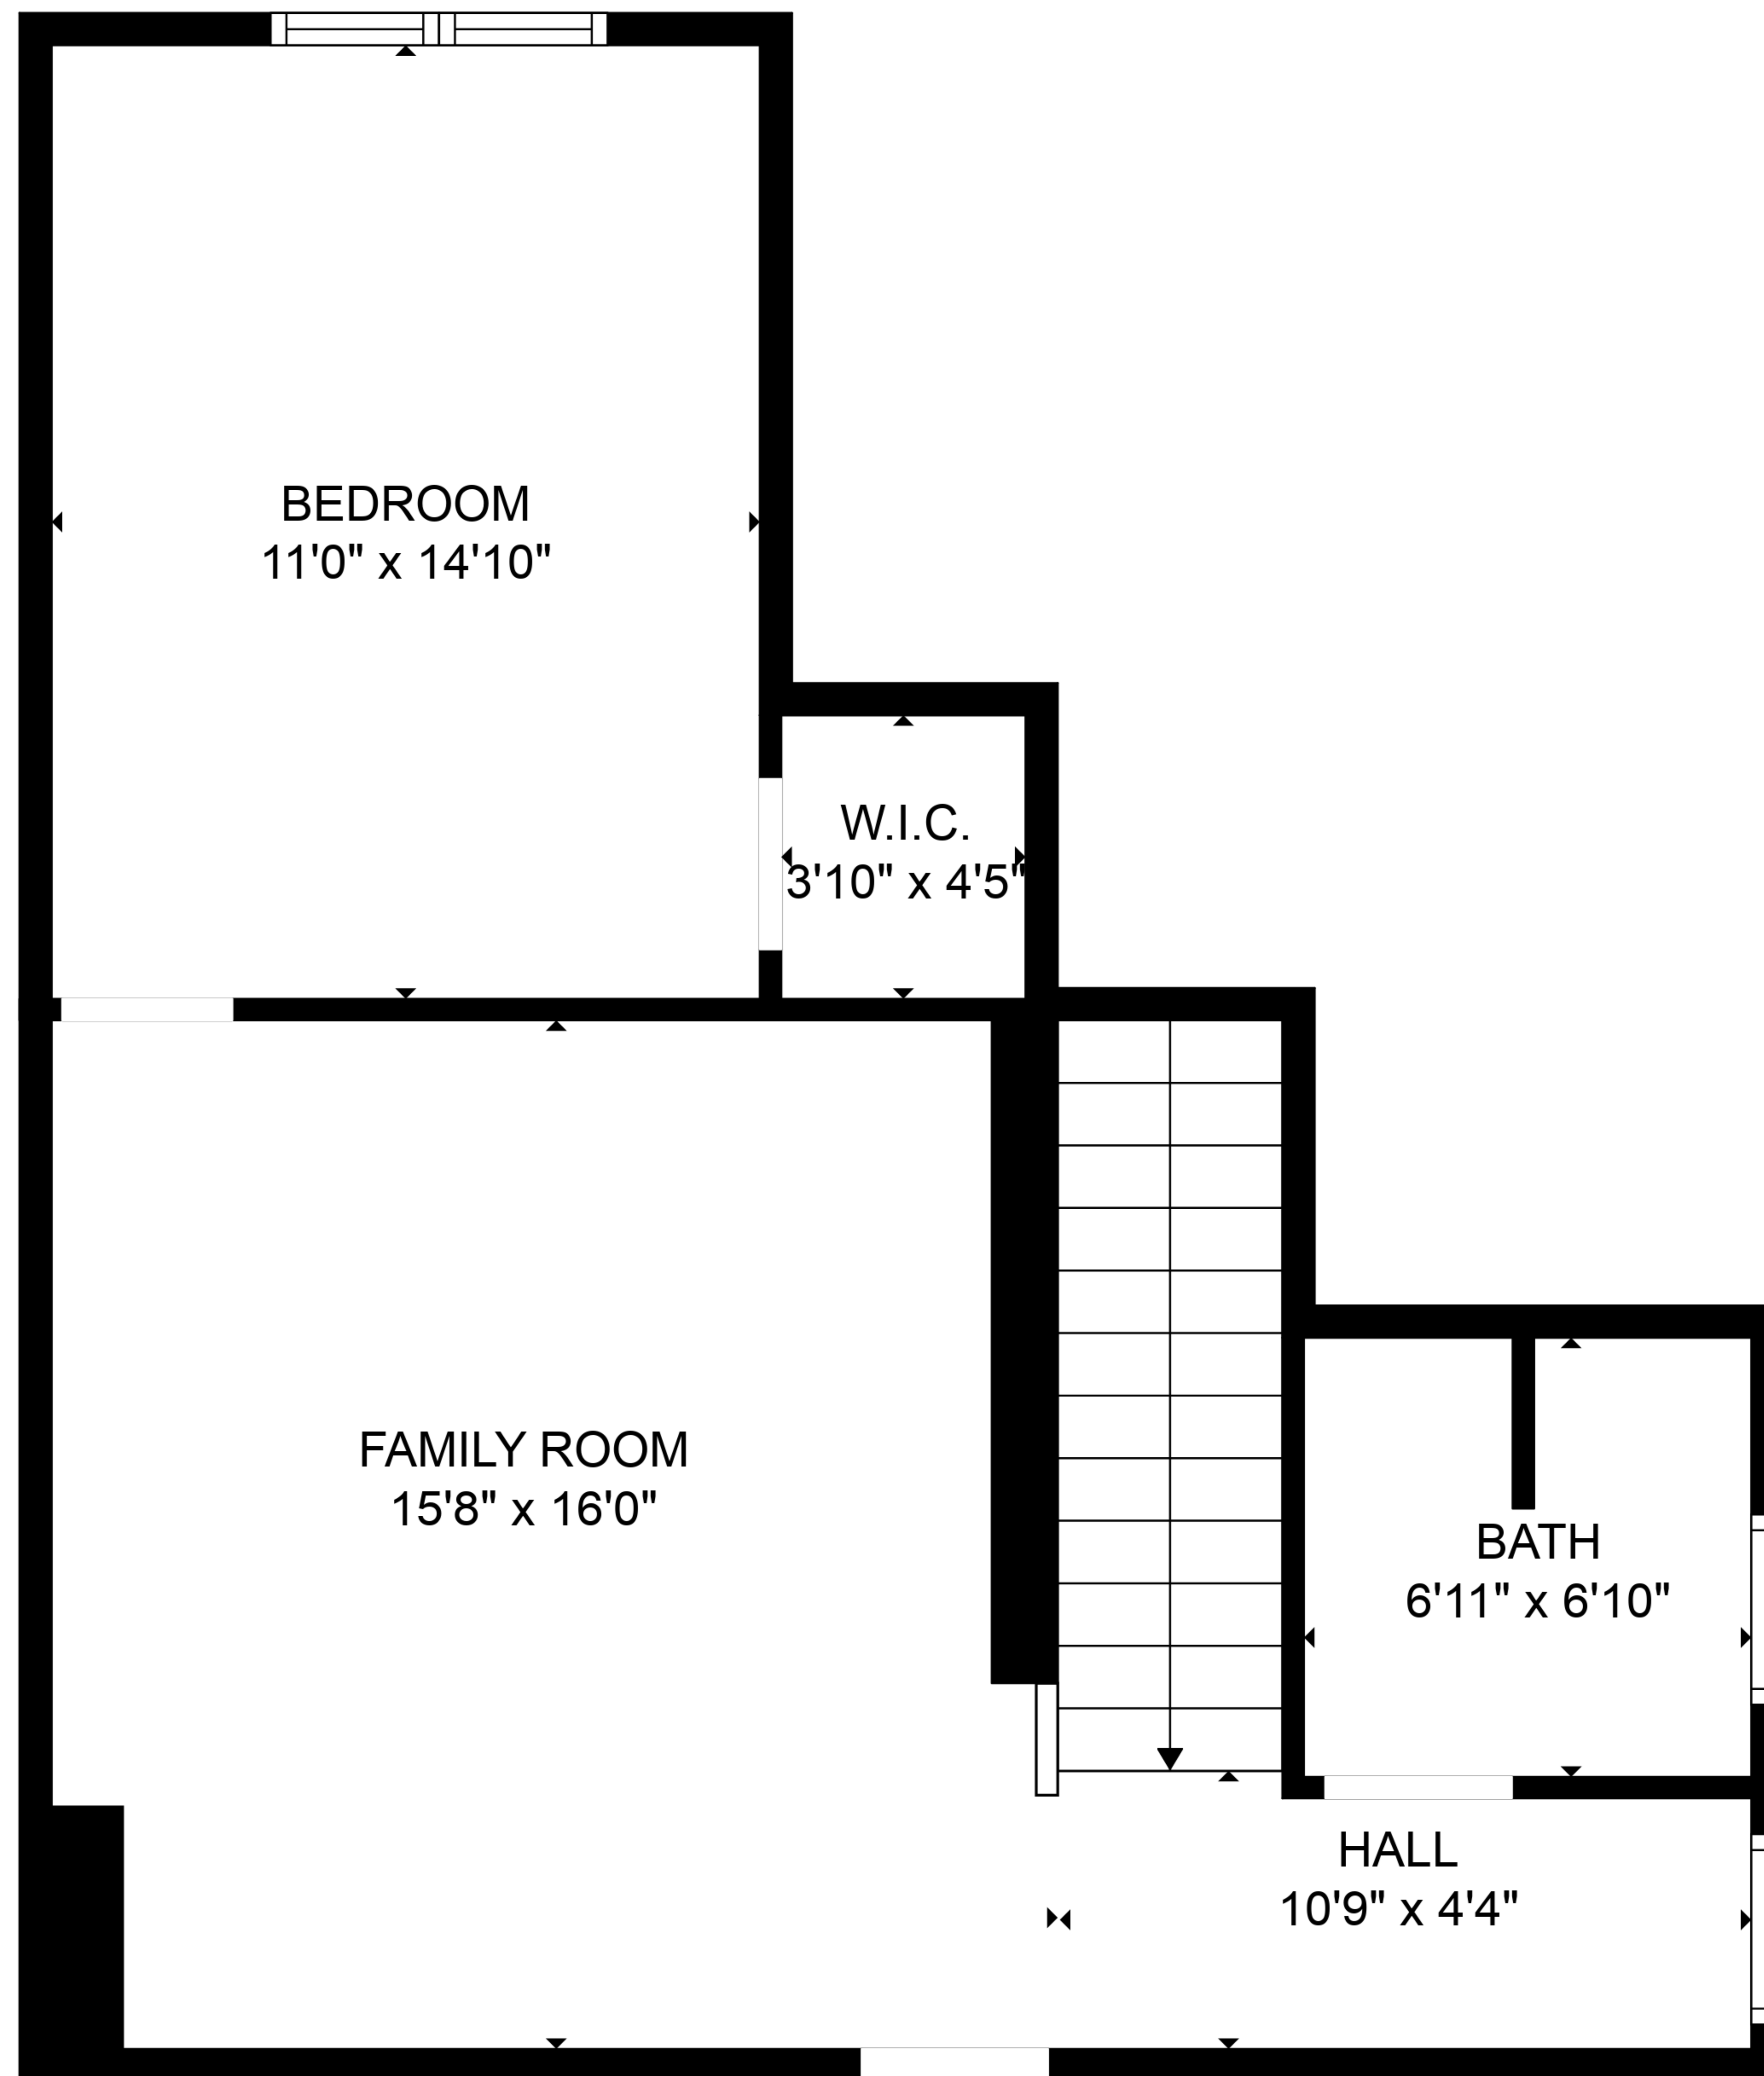

TOTAL: 2845 sq. ft
 FLOOR 1: 2272 sq. ft, FLOOR 2: 573 sq. ft
 EXCLUDED AREAS: GARAGE: 517 sq. ft

TOTAL: 2845 sq. ft
FLOOR 1: 2272 sq. ft, FLOOR 2: 573 sq. ft
EXCLUDED AREAS: GARAGE: 517 sq. ft

TOTAL: 2845 sq. ft
 FLOOR 1: 2272 sq. ft, FLOOR 2: 573 sq. ft
 EXCLUDED AREAS: GARAGE: 517 sq. ft