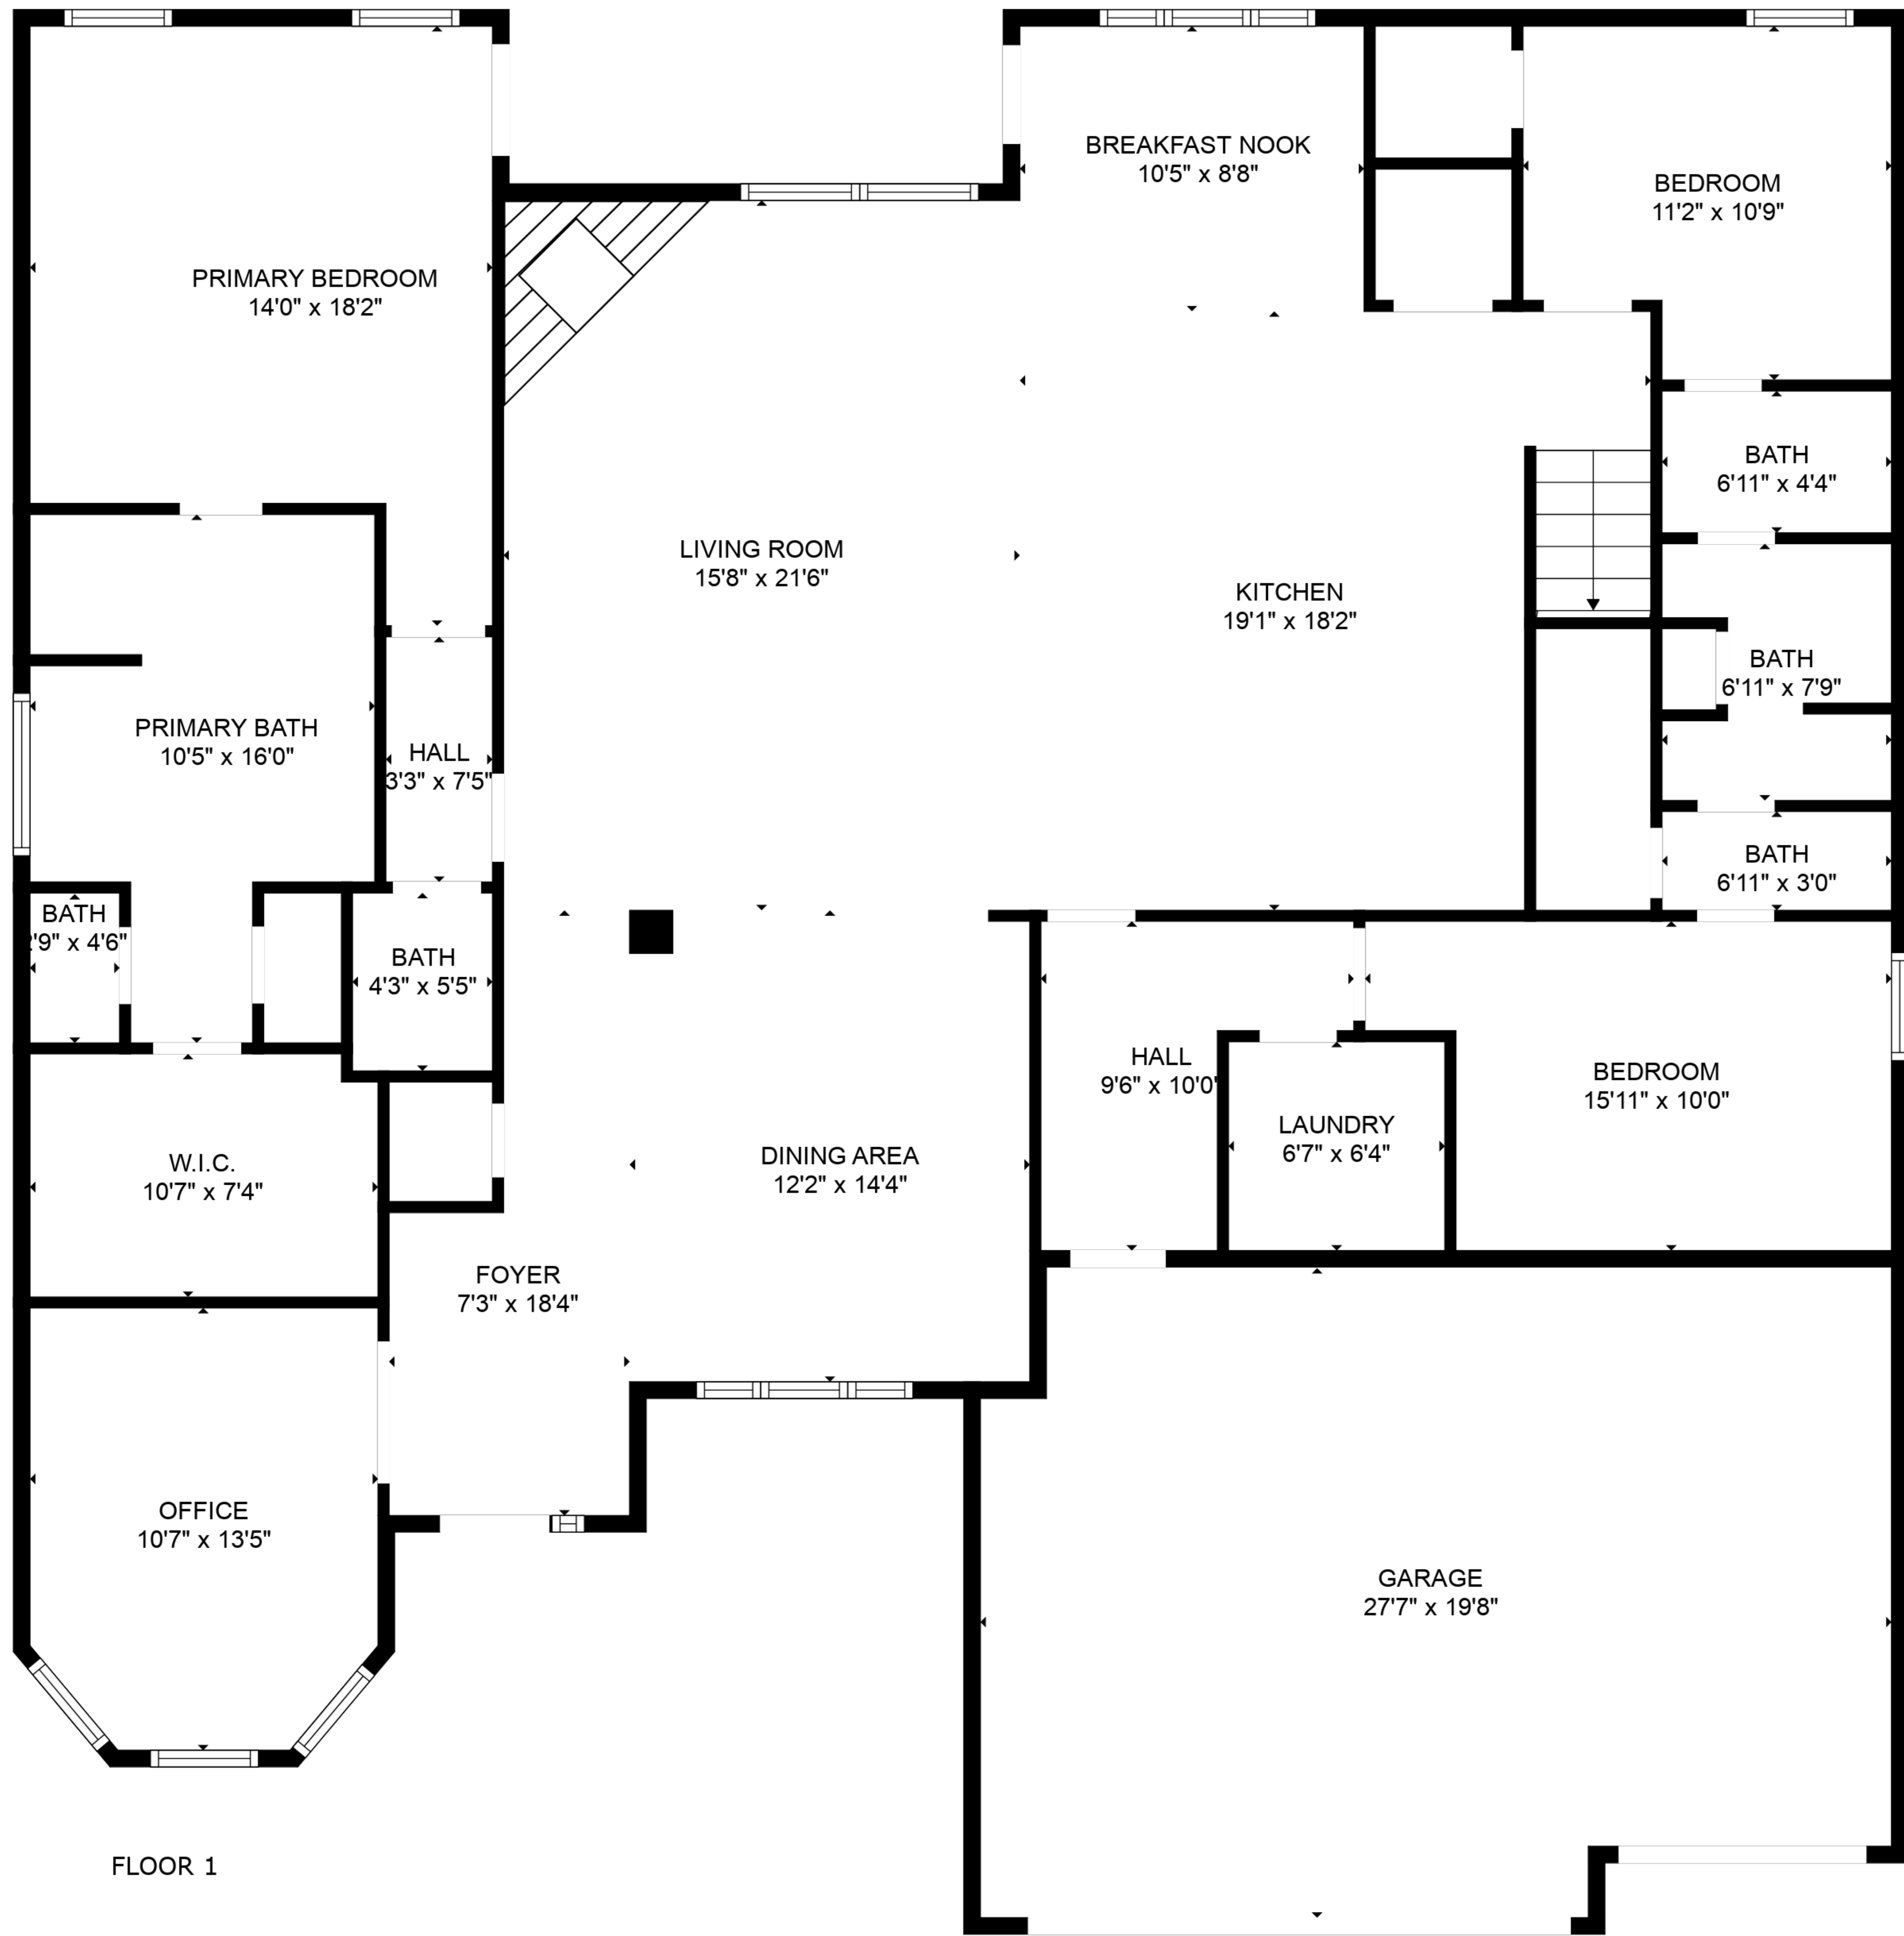

TOTAL: 2845 sq. ft
 FLOOR 1: 2272 sq. ft, FLOOR 2: 573 sq. ft
 EXCLUDED AREAS: GARAGE: 517 sq. ft

TOTAL: 2845 sq. ft
FLOOR 1: 2272 sq. ft, FLOOR 2: 573 sq. ft
EXCLUDED AREAS: GARAGE: 517 sq. ft

TOTAL: 2845 sq. ft
 FLOOR 1: 2272 sq. ft, FLOOR 2: 573 sq. ft
 EXCLUDED AREAS: GARAGE: 517 sq. ft