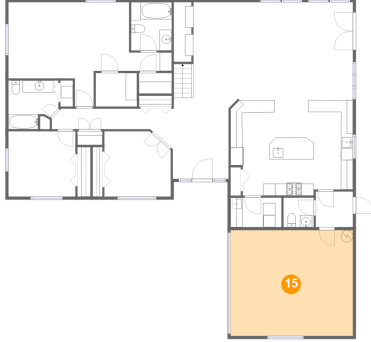

99 Coe Road, Belleair, Pinellas County, Florida, United States, 33756

15 Floor 1 - Garage

Dimensions: 20'5" x 17'8"
Area: 360 sq. ft
Counted as Living Area: No

Heated: No
Finished: No
Enclosed: Yes
Contiguous: Yes
Permitted: Yes
Wet Space: No
Addition: No
Conversion: No