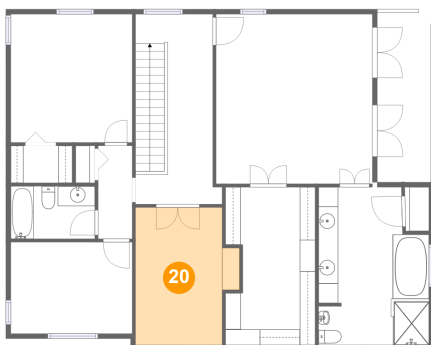

20 Floor 2 - Gym

Dimensions: 10'7" x 13'11"
Area: 131 sq. ft
Counted as Living Area:
Yes

Heated: Yes
Finished: Yes
Enclosed: Yes
Contiguous:
Yes
Permitted: Yes
Wet Space: No
Addition: No
Conversion: No