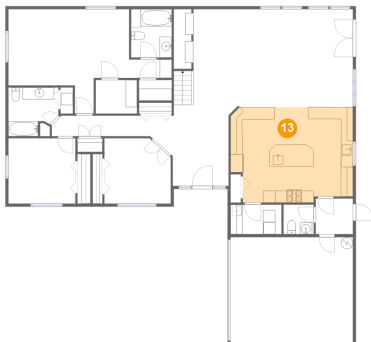

## 13 Floor 1 - Kitchen

Dimensions: 20'5" x 15'11"  
Area: 306 sq. ft  
Counted as Living Area:  
Yes

Heated: Yes  
Finished: Yes  
Enclosed: Yes  
Contiguous:  
Yes  
Permitted: Yes  
Wet Space: No  
Addition: No  
Conversion: No