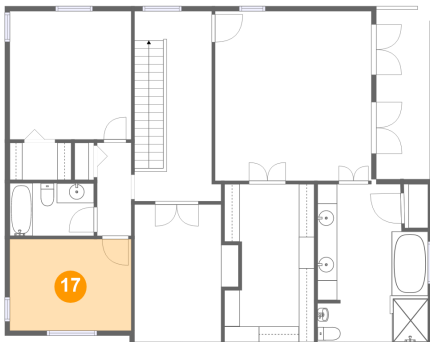

17 Floor 2 - Office

Dimensions: 12'4" x 9'3"
Area: 115 sq. ft
Counted as Living Area:
Yes

Heated: Yes
Finished: Yes
Enclosed: Yes
Contiguous:
Yes
Permitted: Yes
Wet Space: No
Addition: No
Conversion: No