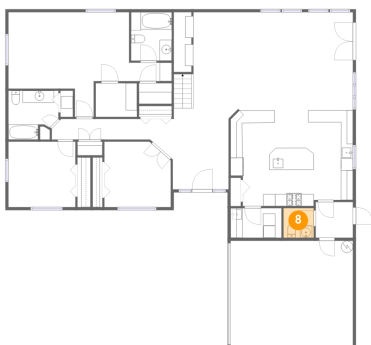

8 Floor 1 - Wc

Dimensions: 5'1" x 4'11"
Area: 25 sq. ft
Counted as Living Area:
Yes

Heated: Yes
Finished: Yes
Enclosed: Yes
Contiguous:
Yes
Permitted: Yes
Wet Space: Yes
Addition: No
Conversion: No