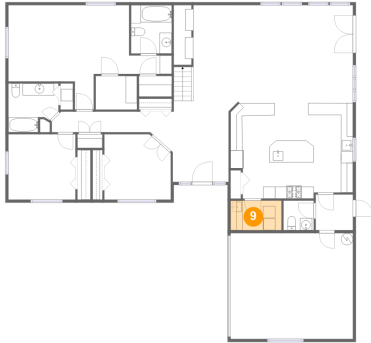

99 Coe Road, Belleair, Pinellas County, Florida, United States, 33756

9 Floor 1 - Laundry

Dimensions: 7'5" x 4'11"
Area: 42 sq. ft
Counted as Living Area:
Yes

Heated: Yes
Finished: Yes
Enclosed: Yes
Contiguous:
Yes
Permitted: Yes
Wet Space: No
Addition: No
Conversion: No