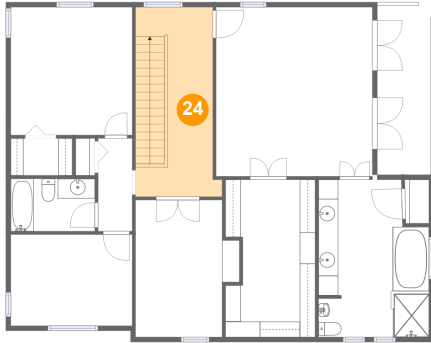

**99 Coe Road, Belleair, Pinellas County, Florida,
United States, 33756**

24 Floor 2 - Hall

Dimensions: 8'10" x 19'3"
Area: 153 sq. ft
Counted as Living Area:
Yes

Heated: Yes
Finished: Yes
Enclosed: Yes
Contiguous:
Yes
Permitted: Yes
Wet Space: No
Addition: No
Conversion: No