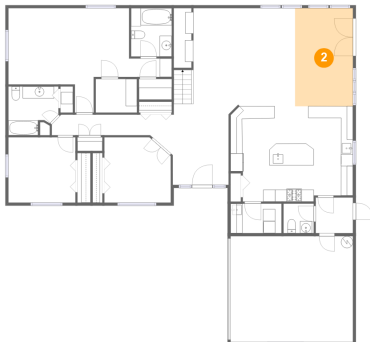

2 Floor 1 - Dining Area

Dimensions: 9'8" x 16'4"
Area: 158 sq. ft
Counted as Living Area:
Yes

Heated: Yes
Finished: Yes
Enclosed: Yes
Contiguous:
Yes
Permitted: Yes
Wet Space: No
Addition: No
Conversion: No