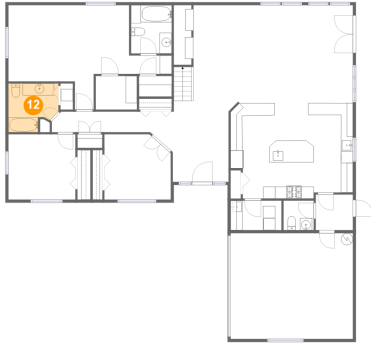

99 Coe Road, Belleair, Pinellas County, Florida, United States, 33756

12 Floor 1 - Bath

Dimensions: 8'4" x 8'2"
Area: 59 sq. ft
Counted as Living Area:
Yes

Heated: Yes
Finished: Yes
Enclosed: Yes
Contiguous:
Yes
Permitted: Yes
Wet Space: Yes
Addition: No
Conversion: No