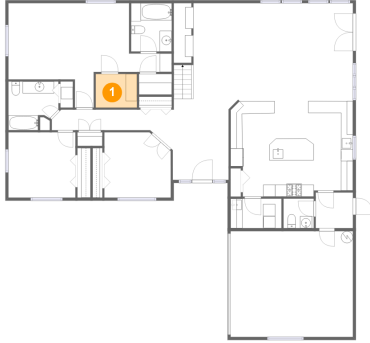

99 Coe Road, Belleair, Pinellas County, Florida, United States, 33756

1 Floor 1 - W.i.c.

Dimensions: 6'10" x 5'7"
Area: 39 sq. ft
Counted as Living Area:
Yes

Heated: Yes
Finished: Yes
Enclosed: Yes
Contiguous:
Yes
Permitted: Yes
Wet Space: No
Addition: No
Conversion: No