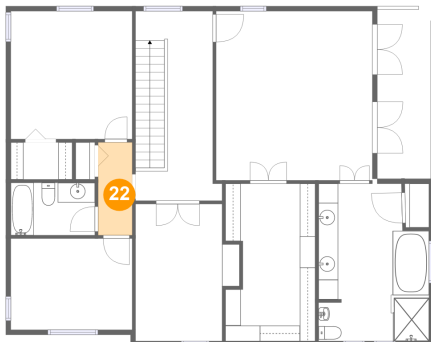

22 Floor 2 - Hall

Dimensions: 3'6" x 9'5"
Area: 33 sq. ft
Counted as Living Area:
Yes

Heated: Yes
Finished: Yes
Enclosed: Yes
Contiguous:
Yes
Permitted: Yes
Wet Space: No
Addition: No
Conversion: No