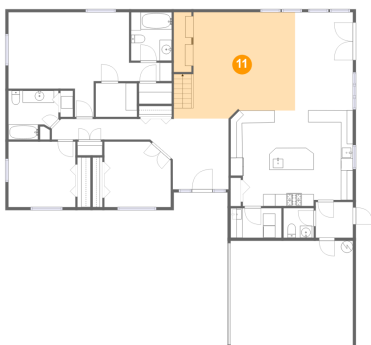

11 Floor 1 - Living Room

Dimensions: 16'11" x 17'8"
Area: 342 sq. ft
Counted as Living Area:
Yes

Heated: Yes
Finished: Yes
Enclosed: Yes
Contiguous:
Yes
Permitted: Yes
Wet Space: No
Addition: No
Conversion: No