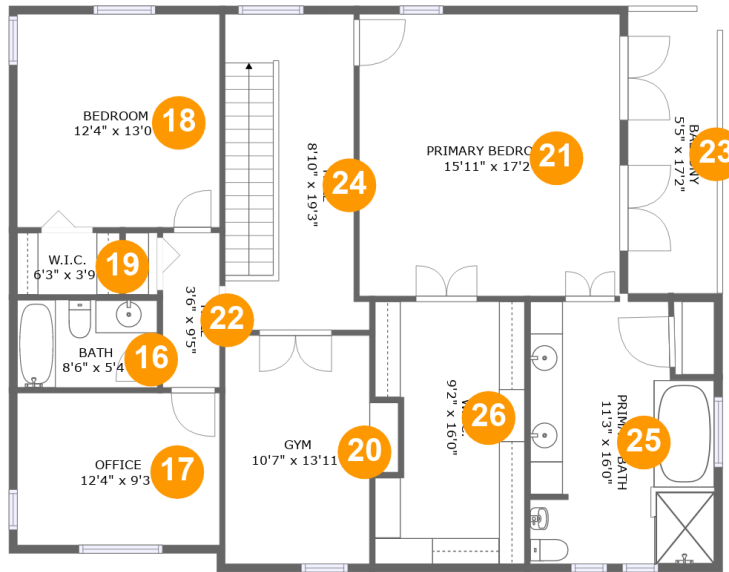

**Room Dimensions**

Floor 1

Total sqft: 2424

Living area: 2036

#	Room name	Dimensions	Area (sqft)	Counted as Living Area
1	W.i.c.	6'10" x 5'7"	39 sq. ft	Yes
2	Dining Area	9'8" x 16'4"	158 sq. ft	Yes
3	Hall	20'2" x 6'7"	74 sq. ft	Yes
4	Foyer	9'4" x 11'9"	110 sq. ft	Yes
5	Entry	6'2" x 5'11"	37 sq. ft	Yes
6	Bedroom	27'3" x 17'4"	285 sq. ft	Yes
7	Bath	6'9" x 8'1"	55 sq. ft	Yes
8	Wc	5'1" x 4'11"	25 sq. ft	Yes
9	Laundry	7'5" x 4'11"	42 sq. ft	Yes
10	Bedroom	11'2" x 10'11"	122 sq. ft	Yes
11	Living Room	16'11" x 17'8"	342 sq. ft	Yes

**99 Coe Road, Belleair, Pinellas County, Florida,  
United States, 33756**

#	Room name	Dimensions	Area (sqft)	Counted as Living Area
12	Bath	8'4" x 8'2"	59 sq. ft	Yes
13	Kitchen	20'5" x 15'11"	306 sq. ft	Yes
14	Bedroom	11'0" x 10'11"	115 sq. ft	Yes
15	Garage	20'5" x 17'8"	360 sq. ft	No

**99 Coe Road, Belleair, Pinellas County, Florida, United States, 33756**

**Room Dimensions**

**Floor 2**

**Total sqft: 1482**

**Living area: 1390**

#	Room name	Dimensions	Area (sqft)	Counted as Living Area
16	Bath	8'6" x 5'4"	46 sq. ft	Yes
17	Office	12'4" x 9'3"	115 sq. ft	Yes
18	Bedroom	12'4" x 13'0"	161 sq. ft	Yes
19	W.i.c.	6'3" x 3'9"	24 sq. ft	Yes
20	Gym	10'7" x 13'11"	131 sq. ft	Yes
21	Primary Bedroom	15'11" x 17'2"	274 sq. ft	Yes
22	Hall	3'6" x 9'5"	33 sq. ft	Yes
23	Balcony	5'5" x 17'2"	92 sq. ft	No
24	Hall	8'10" x 19'3"	153 sq. ft	Yes
25	Primary Bath	11'3" x 16'0"	166 sq. ft	Yes
26	W.i.c.	9'2" x 16'0"	138 sq. ft	Yes