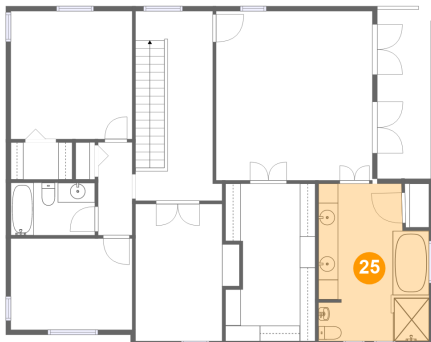

25 Floor 2 - Primary Bath

Dimensions: 11'3" x 16'0"
Area: 166 sq. ft
Counted as Living Area:
Yes

Heated: Yes
Finished: Yes
Enclosed: Yes
Contiguous:
Yes
Permitted: Yes
Wet Space: Yes
Addition: No
Conversion: No