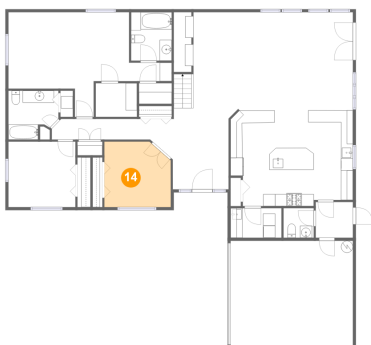

14 Floor 1 - Bedroom

Dimensions: 11'0" x 10'11"
Area: 115 sq. ft
Counted as Living Area:
Yes

Heated: Yes
Finished: Yes
Enclosed: Yes
Contiguous:
Yes
Permitted: Yes
Wet Space: No
Addition: No
Conversion: No