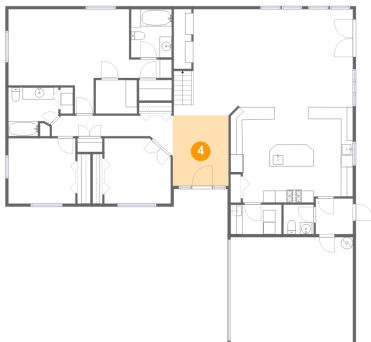

4 Floor 1 - Foyer

Dimensions: 9'4" x 11'9"
Area: 110 sq. ft
Counted as Living Area:
Yes

Heated: Yes
Finished: Yes
Enclosed: Yes
Contiguous:
Yes
Permitted: Yes
Wet Space: No
Addition: No
Conversion: No