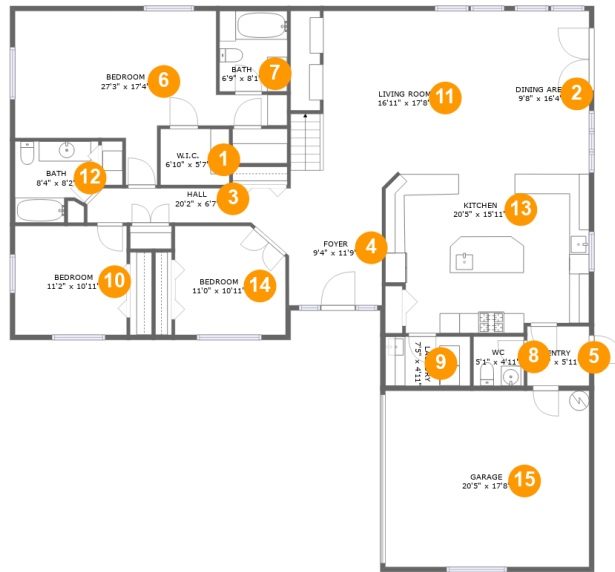

**Room Dimensions**

Floor 1

Total sqft: 2424

Living area: 2036

#	Room name	Dimensions	Area (sqft)	Counted as Living Area
1	W.i.c.	6'10" x 5'7"	39 sq. ft	Yes
2	Dining Area	9'8" x 16'4"	158 sq. ft	Yes
3	Hall	20'2" x 6'7"	74 sq. ft	Yes
4	Foyer	9'4" x 11'9"	110 sq. ft	Yes
5	Entry	6'2" x 5'11"	37 sq. ft	Yes
6	Bedroom	27'3" x 17'4"	285 sq. ft	Yes
7	Bath	6'9" x 8'1"	55 sq. ft	Yes
8	Wc	5'1" x 4'11"	25 sq. ft	Yes
9	Laundry	7'5" x 4'11"	42 sq. ft	Yes
10	Bedroom	11'2" x 10'11"	122 sq. ft	Yes
11	Living Room	16'11" x 17'8"	342 sq. ft	Yes

## 2 Floor 1 - Dining Area

Dimensions: 9'8" x 16'4"  
Area: 158 sq. ft  
Counted as Living Area:  
Yes

Heated: Yes  
Finished: Yes  
Enclosed: Yes  
Contiguous:  
Yes  
Permitted: Yes  
Wet Space: No  
Addition: No  
Conversion: No