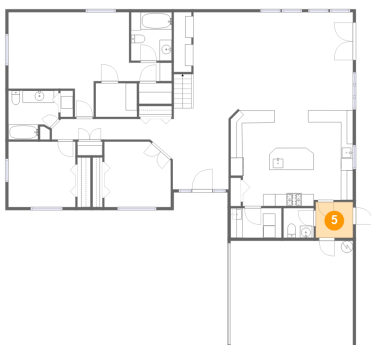

5 Floor 1 - Entry

Dimensions: 6'2" x 5'11"
Area: 37 sq. ft
Counted as Living Area:
Yes

Heated: Yes
Finished: Yes
Enclosed: Yes
Contiguous:
Yes
Permitted: Yes
Wet Space: No
Addition: No
Conversion: No