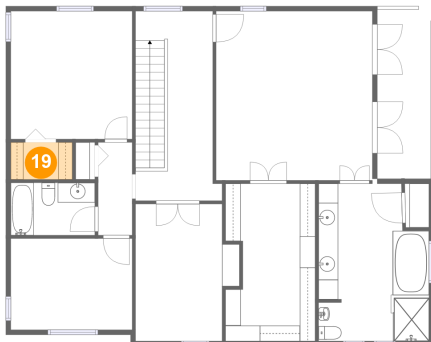

19 Floor 2 - W.i.c.

Dimensions: 6'3" x 3'9"
Area: 24 sq. ft
Counted as Living Area:
Yes

Heated: Yes
Finished: Yes
Enclosed: Yes
Contiguous:
Yes
Permitted: Yes
Wet Space: No
Addition: No
Conversion: No