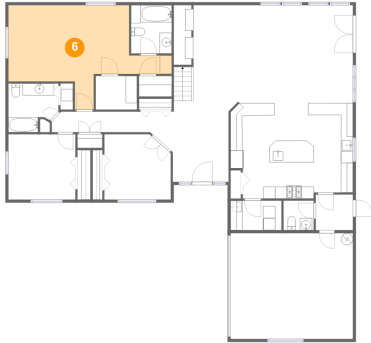

99 Coe Road, Belleair, Pinellas County, Florida, United States, 33756

6 Floor 1 - Bedroom

Dimensions: 27'3" x 17'4"
Area: 285 sq. ft
Counted as Living Area:
Yes

Heated: Yes
Finished: Yes
Enclosed: Yes
Contiguous:
Yes
Permitted: Yes
Wet Space: No
Addition: No
Conversion: No