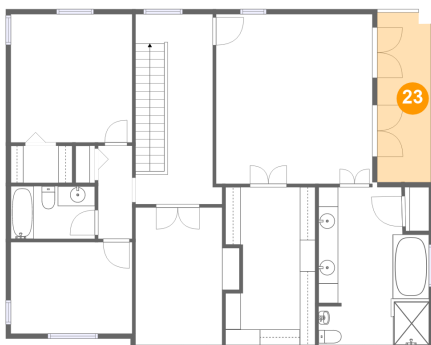

23 Floor 2 - Balcony

Dimensions: 5'5" x 17'2"
Area: 92 sq. ft
Counted as Living Area: No

Heated: No
Finished: Yes
Enclosed: No
Contiguous: Yes
Permitted: Yes
Wet Space: No
Addition: No
Conversion: No