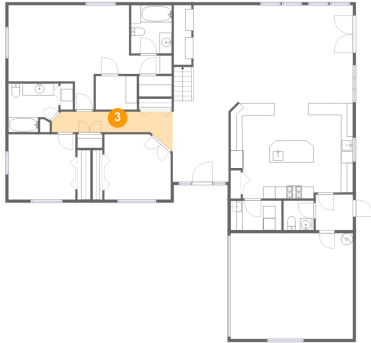

99 Coe Road, Belleair, Pinellas County, Florida, United States, 33756

3 Floor 1 - Hall

Dimensions: 20'2" x 6'7"
Area: 74 sq. ft
Counted as Living Area:
Yes

Heated: Yes
Finished: Yes
Enclosed: Yes
Contiguous:
Yes
Permitted: Yes
Wet Space: No
Addition: No
Conversion: No