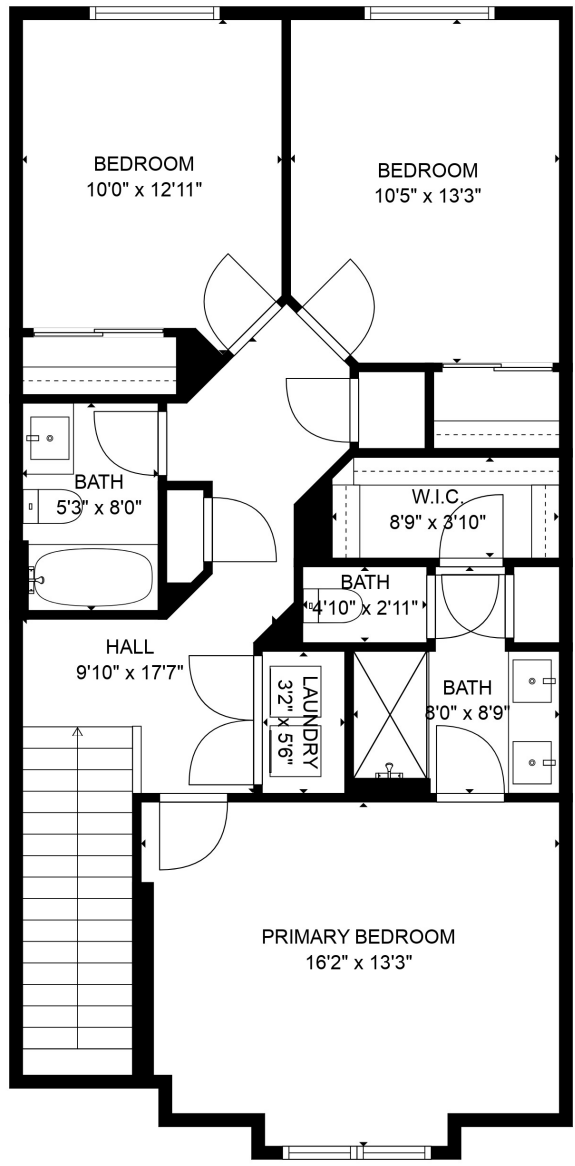

**TOTAL: 1496 sq. ft**  
 FLOOR 1: 617 sq. ft, FLOOR 2: 879 sq. ft  
 EXCLUDED AREAS: GARAGE: 384 sq. ft

SIZES AND DIMENSIONS ARE APPROXIMATE, ACTUAL MAY VARY.

**TOTAL: 1496 sq. ft**

FLOOR 1: 617 sq. ft, FLOOR 2: 879 sq. ft

EXCLUDED AREAS: GARAGE: 384 sq. ft

SIZES AND DIMENSIONS ARE APPROXIMATE, ACTUAL MAY VARY.