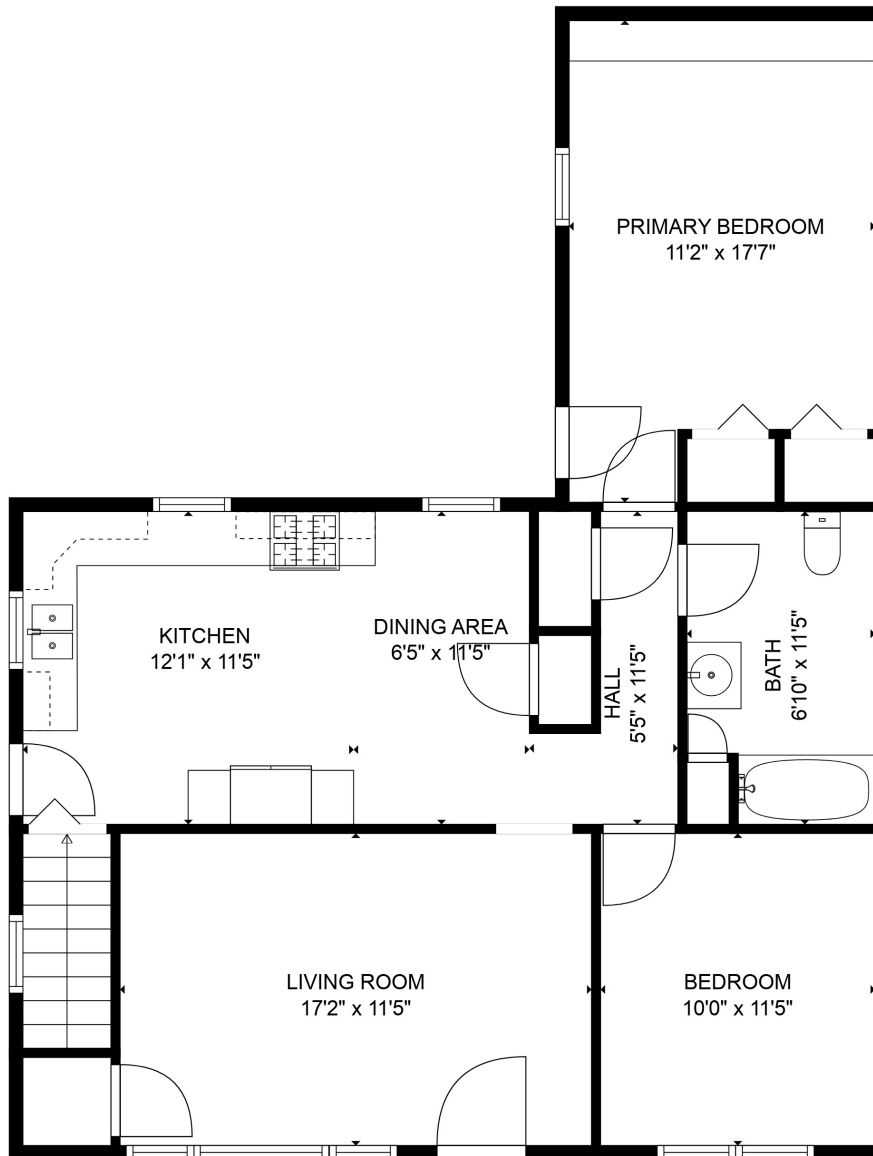

FLOOR 1

FLOOR 2

Total scanned area: 1704 sq. ft

MEASUREMENTS ARE CALCULATED BY CUBICASA TECHNOLOGY. DEEMED HIGHLY RELIABLE BUT NOT GUARANTEED.

Total scanned area: 1704 sq. ft

MEASUREMENTS ARE CALCULATED BY CUBICASA TECHNOLOGY. DEEMED HIGHLY RELIABLE BUT NOT GUARANTEED.

RECREATION ROOM
23'7" x 11'4"

UNFINISHED BASEMENT
27'6" x 22'5"

Total scanned area: 1704 sq. ft

MEASUREMENTS ARE CALCULATED BY CUBICASA TECHNOLOGY. DEEMED HIGHLY RELIABLE BUT NOT GUARANTEED.