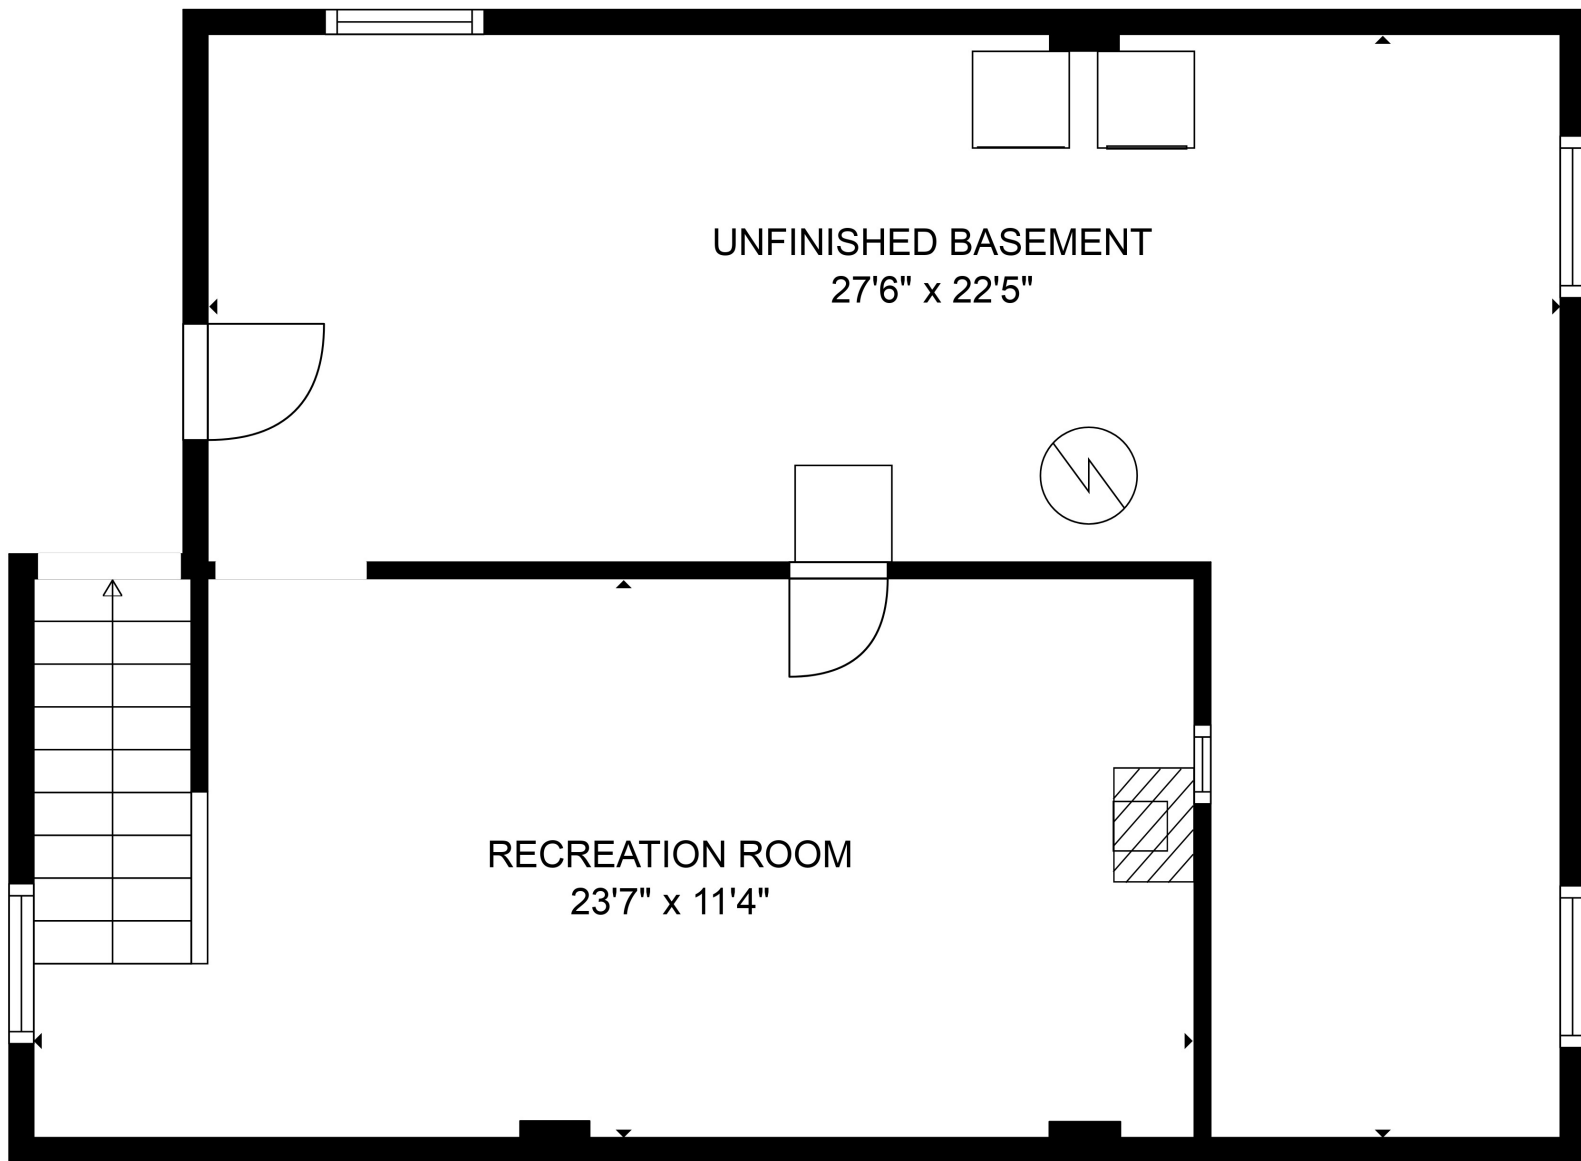

FLOOR 1

FLOOR 2

Total scanned area: 1704 sq. ft

MEASUREMENTS ARE CALCULATED BY CUBICASA TECHNOLOGY. DEEMED HIGHLY RELIABLE BUT NOT GUARANTEED.

Total scanned area: 1704 sq. ft

MEASUREMENTS ARE CALCULATED BY CUBICASA TECHNOLOGY. DEEMED HIGHLY RELIABLE BUT NOT GUARANTEED.

RECREATION ROOM
23'7" x 11'4"

UNFINISHED BASEMENT
27'6" x 22'5"

Total scanned area: 1704 sq. ft

MEASUREMENTS ARE CALCULATED BY CUBICASA TECHNOLOGY. DEEMED HIGHLY RELIABLE BUT NOT GUARANTEED.