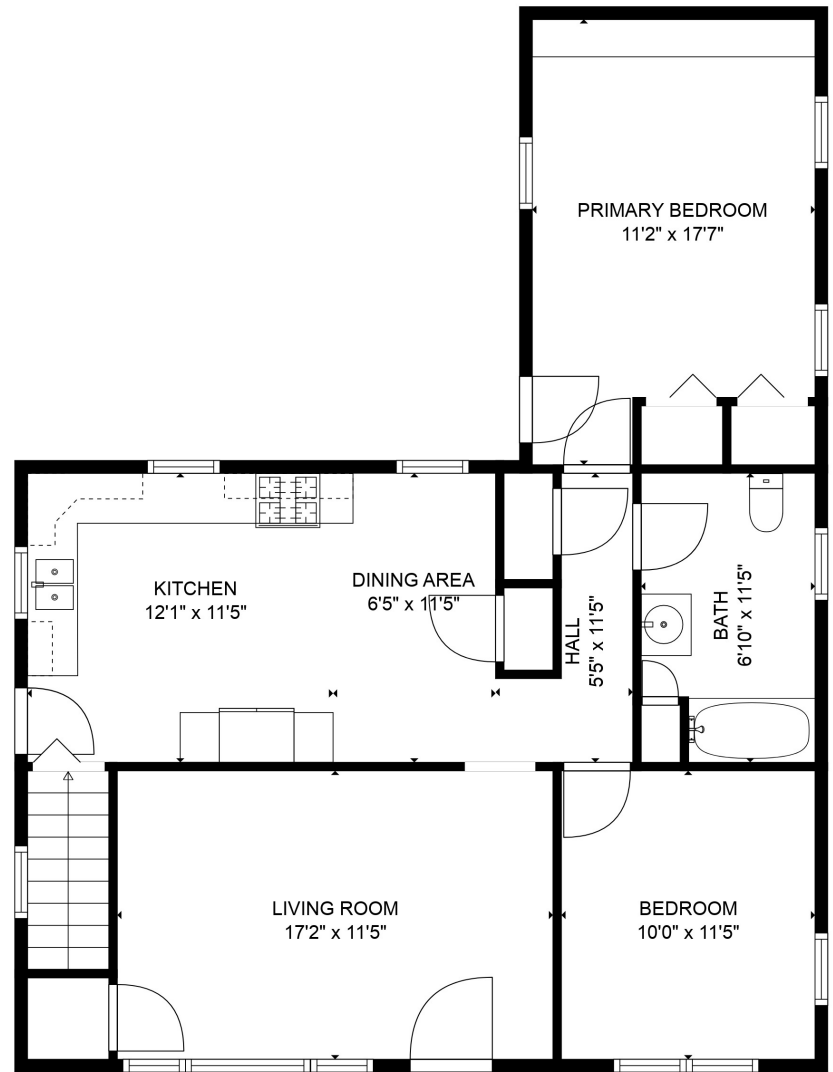

FLOOR 1

FLOOR 2

Total scanned area: 1704 sq. ft

MEASUREMENTS ARE CALCULATED BY CUBICASA TECHNOLOGY. DEEMED HIGHLY RELIABLE BUT NOT GUARANTEED.

Total scanned area: 1704 sq. ft

MEASUREMENTS ARE CALCULATED BY CUBICASA TECHNOLOGY. DEEMED HIGHLY RELIABLE BUT NOT GUARANTEED.

RECREATION ROOM
23'7" x 11'4"

UNFINISHED BASEMENT
27'6" x 22'5"

Total scanned area: 1704 sq. ft

MEASUREMENTS ARE CALCULATED BY CUBICASA TECHNOLOGY. DEEMED HIGHLY RELIABLE BUT NOT GUARANTEED.