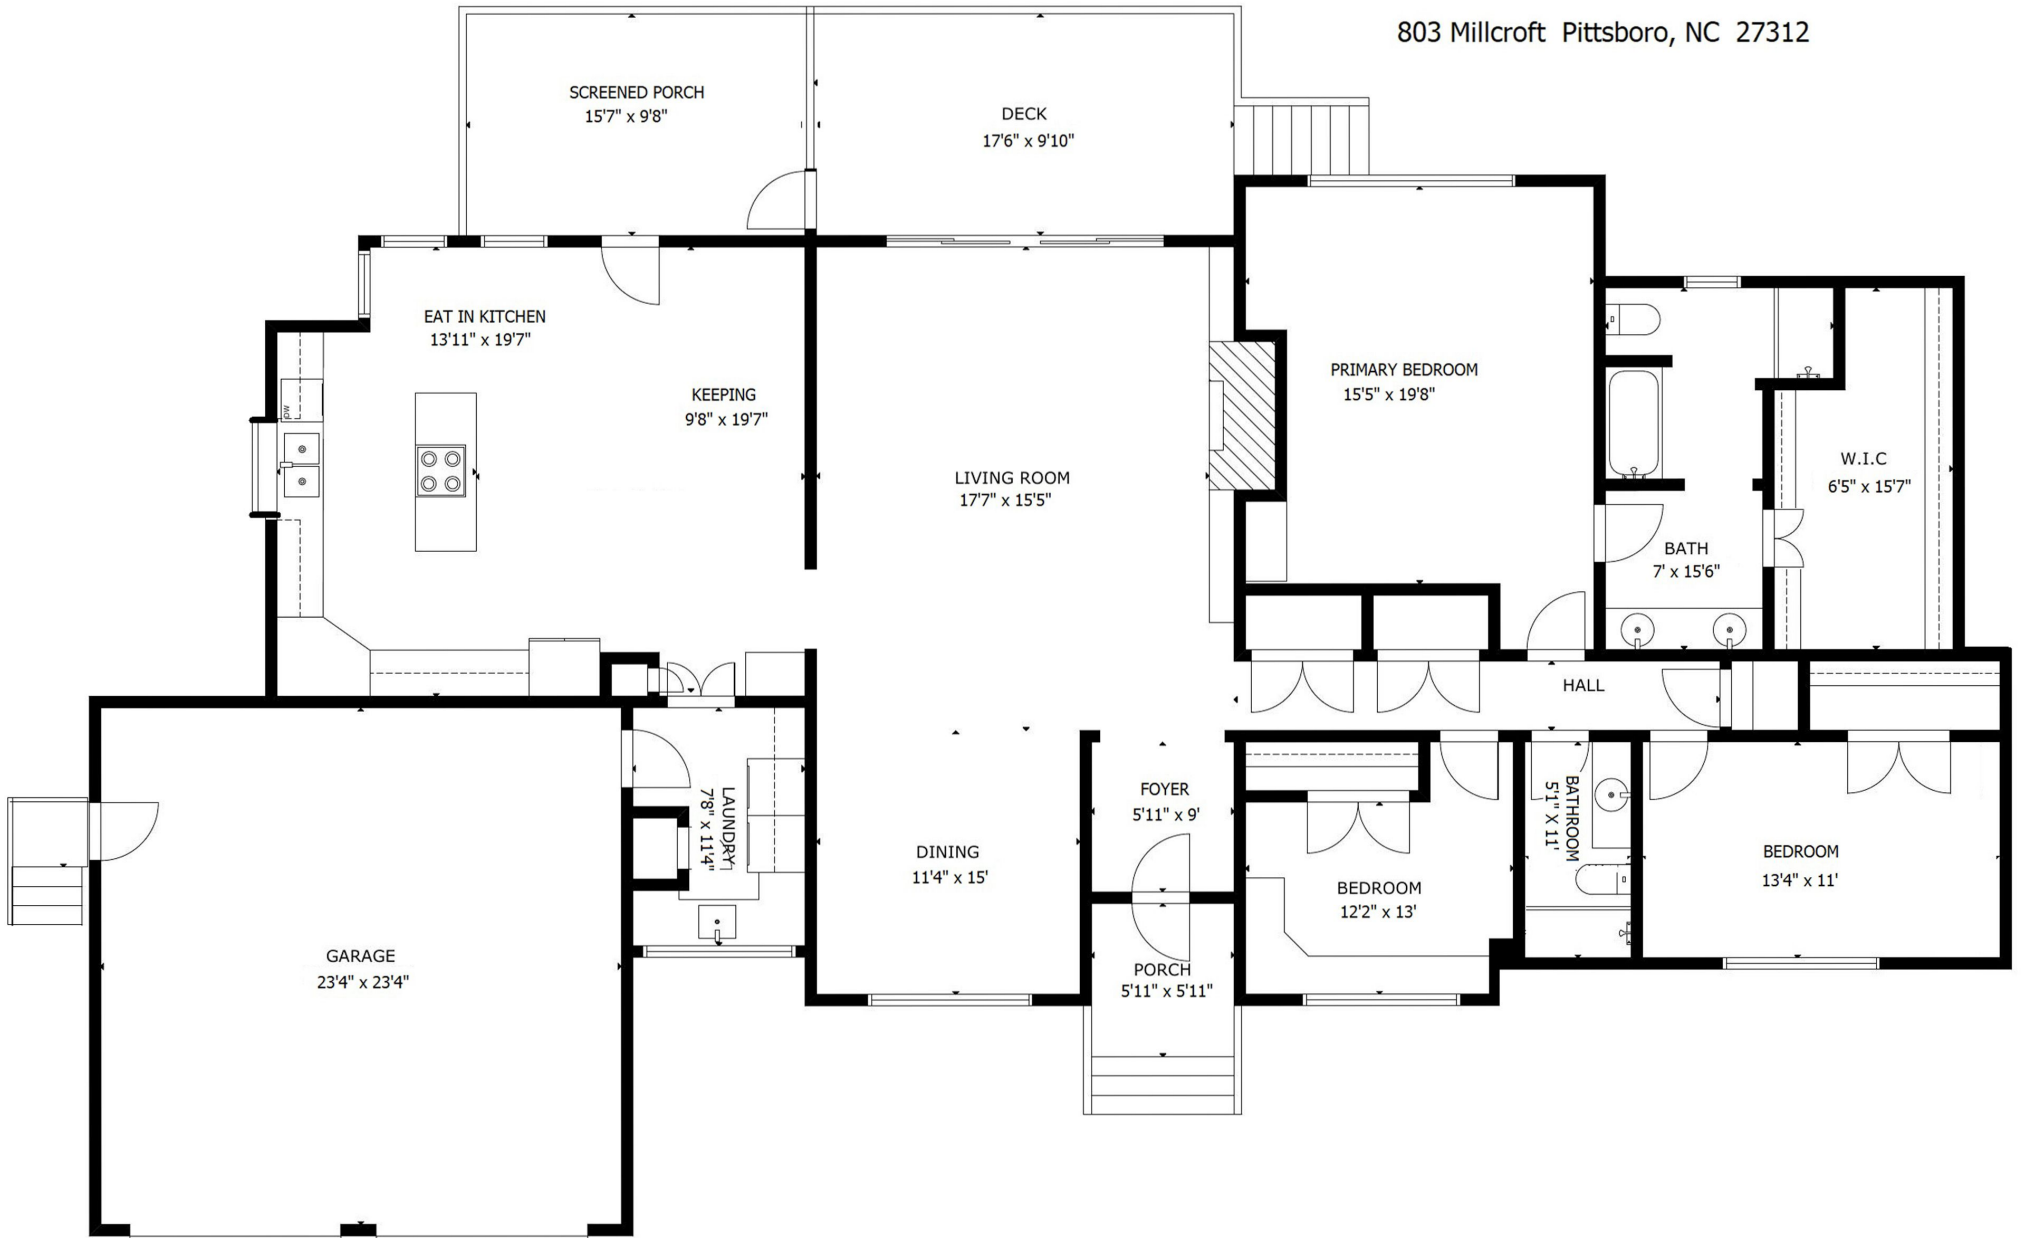

803 Millcroft Pittsboro, NC 27312

The following dimensions are approximate interior wall to wall dimensions, measured on site, from the widest portion of each room, then calculated to Feet/Inches from Rounded Decimal Feet. Information deemed reliable, but not guaranteed.