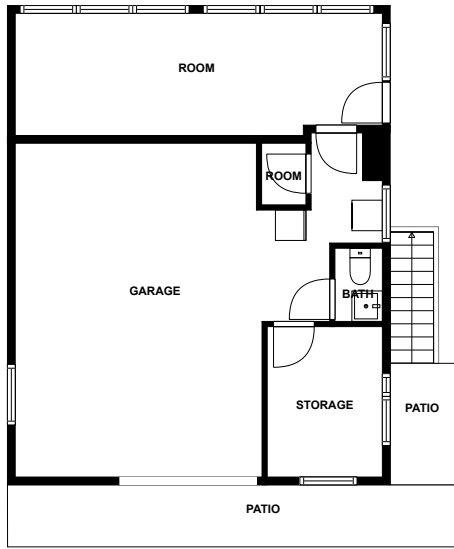

Home report

Sunshine Lane 12109
Treasure Island

Highlights

1 Kitchen

1 Living room

2 Bedroom

2 Bath

16 Doors

Floor plan

FLOOR 1

FLOOR 2

SIZES AND DIMENSIONS ARE APPROXIMATE, ACTUAL MAY VARY.

Appendix 1: Data sheet

Garage - 1	Storage - 1	Bath - 2
Bath - Toilet - 1	Room - 2	Outdoor - 3
Outdoor - Patio - 2	Outdoor - Deck - 1	Bedroom - 2
Bedroom - Master - 1	Hall - 1	LivingRoom - 1
Kitchen - 1	Dining - 1	Dining - Open - 1