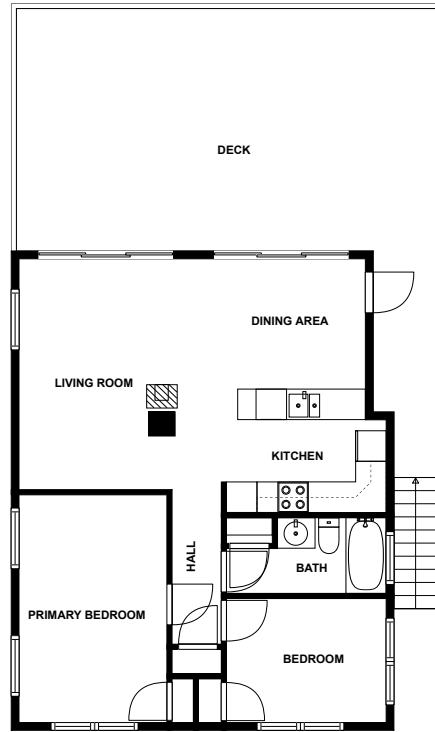

Home report

Sunshine Lane 12109
Treasure Island

Highlights

1 Kitchen

1 Living room

2 Bedroom

2 Bath

16 Doors

Floor plan

FLOOR 1

FLOOR 2

SIZES AND DIMENSIONS ARE APPROXIMATE, ACTUAL MAY VARY.

Appendix 1: Data sheet

Garage - 1	Storage - 1	Bath - 2
Bath - Toilet - 1	Room - 2	Outdoor - 3
Outdoor - Patio - 2	Outdoor - Deck - 1	Bedroom - 2
Bedroom - Master - 1	Hall - 1	LivingRoom - 1
Kitchen - 1	Dining - 1	Dining - Open - 1