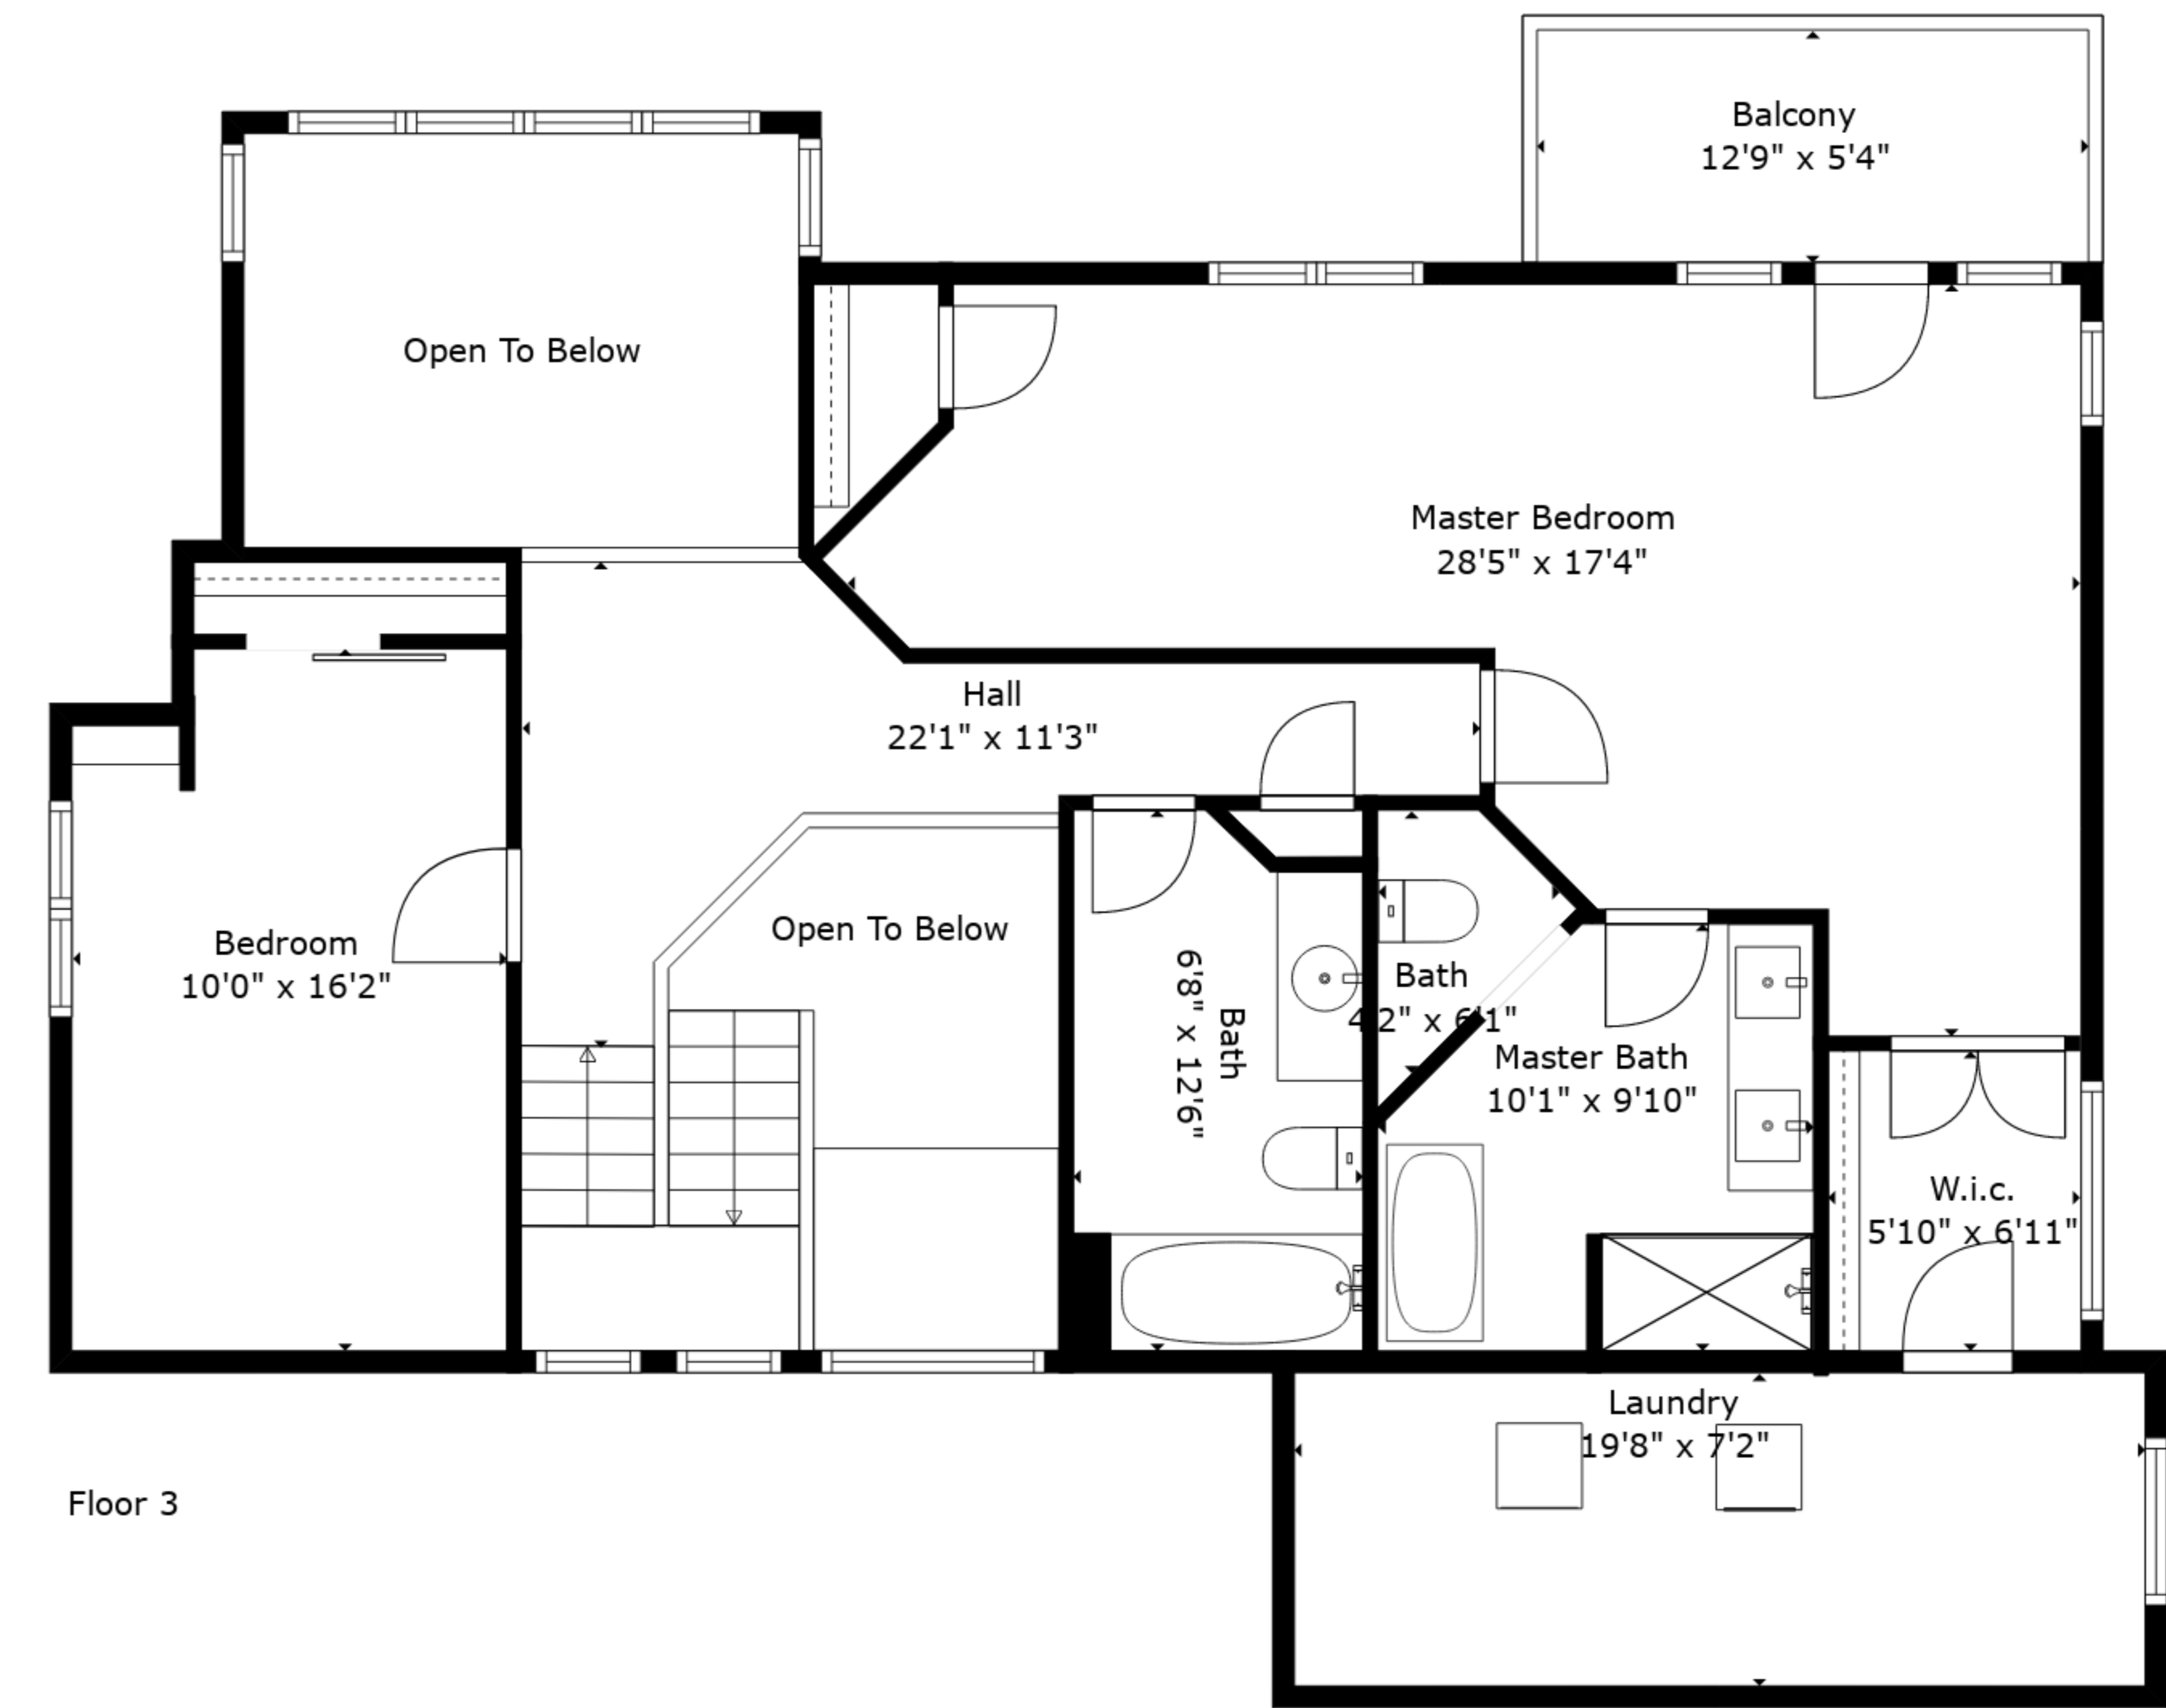

Basement
44'9" x 28'1"

VILLA VIEWS

Sizes And Dimensions Are Approximate. Actual May Vary.

VILLA VIEWS

Sizes And Dimensions Are Approximate. Actual May Vary.

VILLA VIEWS

Sizes And Dimensions Are Approximate. Actual May Vary.

VILLA VIEWS

Sizes And Dimensions Are Approximate. Actual May Vary.