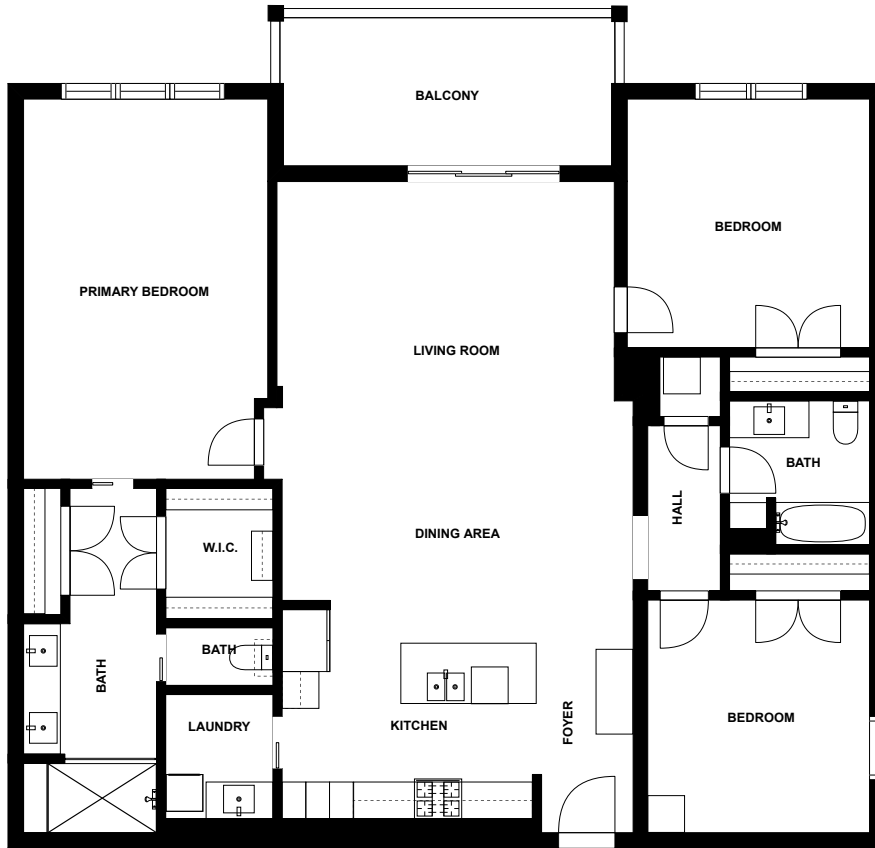

Home report

200 Main St 205
Dunedin

Highlights

1 Kitchen

1 Living room

3 Bedroom

3 Bath

15 Doors

12th Annual Beer and
Music Festival, 0.0 mi

Dunedin Heliport, 0.5 mi

Floor plan

fvm

SIZES AND DIMENSIONS ARE APPROXIMATE, ACTUAL MAY VARY.

Appendix 1: Data sheet

Outdoor - 1	Outdoor - Balcony - 1	Kitchen - 1
Entry - 1	Entry - Foyer - 1	Dining - 1
Dining - Open - 1	LivingRoom - 1	Bedroom - 3
Bedroom - Master - 1	Bath - 3	Bath - Toilet - 1
Hall - 1	Utility - 1	Utility - Laundry - 1
Closet - 1	Closet - WalkIn - 1	