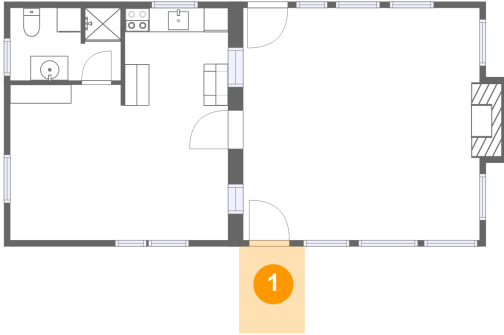

**670 Twin Ridge Marina Road, Henry, Franklin County, Virginia, United States, 24102**

**Room Dimensions**

**Floor 1**

**Total sqft: 844**

**Living area: 804**

#	Room name	Dimensions	Area (sqft)	Counted as Living Area
1	Porch	5'5" x 7'8"	40 sq. ft	No
2	Bath	9'1" x 6'0"	53 sq. ft	Yes
3	Kitchen	8'6" x 8'0"	68 sq. ft	Yes
4	Living Room	19'5" x 19'1"	381 sq. ft	Yes
5	Bedroom	9'1" x 12'9"	116 sq. ft	Yes
6	Dining Area	8'10" x 11'0"	98 sq. ft	Yes

## 1 Floor 1 - Porch

Dimensions: 5'5" x 7'8"  
Area: 40 sq. ft  
Counted as Living Area: No

Heated: No  
Finished: Yes  
Enclosed: No  
Contiguous: Yes  
Permitted: Yes  
Wet Space: No  
Addition: No  
Conversion: No