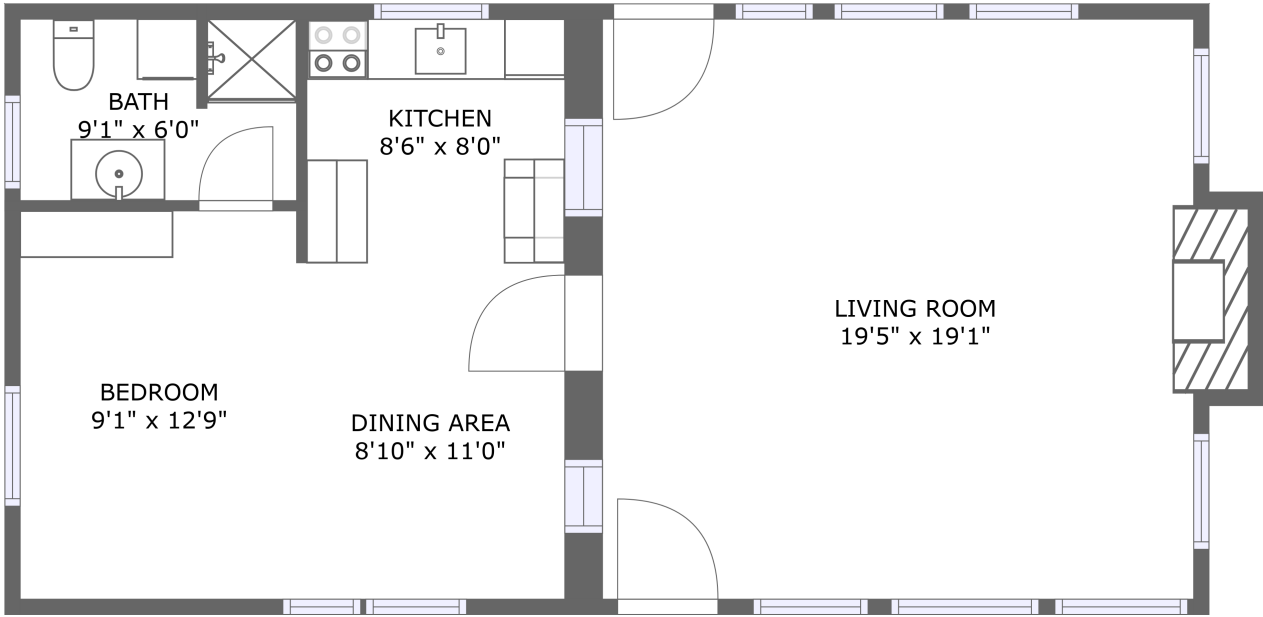

670 Twin Ridge Marina Road, Henry, Franklin County, Virginia, United States, 24102

FLOOR 1

PORCH
5'5" x 7'8"

Property Summary

0 garages

1 bedrooms

1 bathrooms

0 half baths

1 floors

804 Gross Living Area sqft

844 total sqft