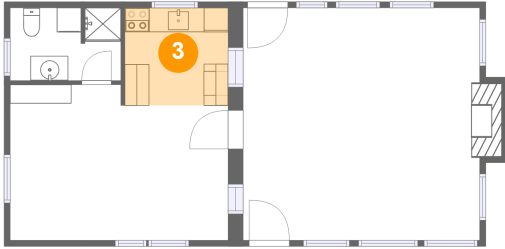

## 1 Floor 1 - Porch

Dimensions: 5'5" x 7'8"  
Area: 40 sq. ft  
Counted as Living Area: No

Heated: No  
Finished: Yes  
Enclosed: No  
Contiguous: Yes  
Permitted: Yes  
Wet Space: No  
Addition: No  
Conversion: No

## 2 Floor 1 - Bath

Dimensions: 9'1" x 6'0"  
Area: 53 sq. ft  
Counted as Living Area:  
Yes

Heated: Yes  
Finished: Yes  
Enclosed: Yes  
Contiguous:  
Yes  
Permitted: Yes  
Wet Space: Yes  
Addition: No  
Conversion: No

## 3 Floor 1 - Kitchen

Dimensions: 8'6" x 8'0"  
Area: 68 sq. ft  
Counted as Living Area:  
Yes

Heated: Yes  
Finished: Yes  
Enclosed: Yes  
Contiguous:  
Yes  
Permitted: Yes  
Wet Space: No  
Addition: No  
Conversion: No