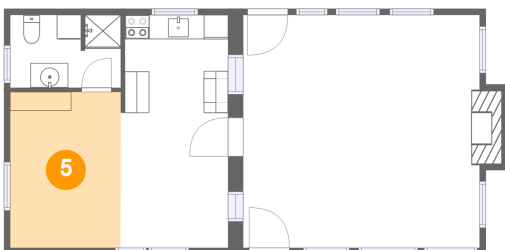

5 Floor 1 - Bedroom

Dimensions: 9'1" x 12'9"
Area: 116 sq. ft
Counted as Living Area:
Yes

Heated: Yes
Finished: Yes
Enclosed: Yes
Contiguous:
Yes
Permitted: Yes
Wet Space: No
Addition: No
Conversion: No