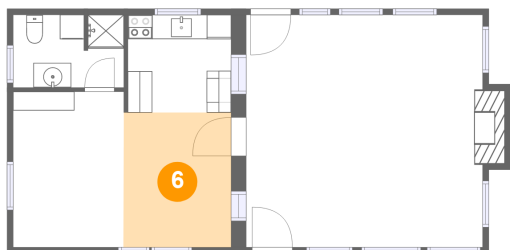

670 Twin Ridge Marina Road, Henry, Franklin County, Virginia, United States, 24102

6 Floor 1 - Dining Area

Dimensions: 8'10" x 11'0"
Area: 98 sq. ft
Counted as Living Area:
Yes

Heated: Yes
Finished: Yes
Enclosed: Yes
Contiguous:
Yes
Permitted: Yes
Wet Space: No
Addition: No
Conversion: No