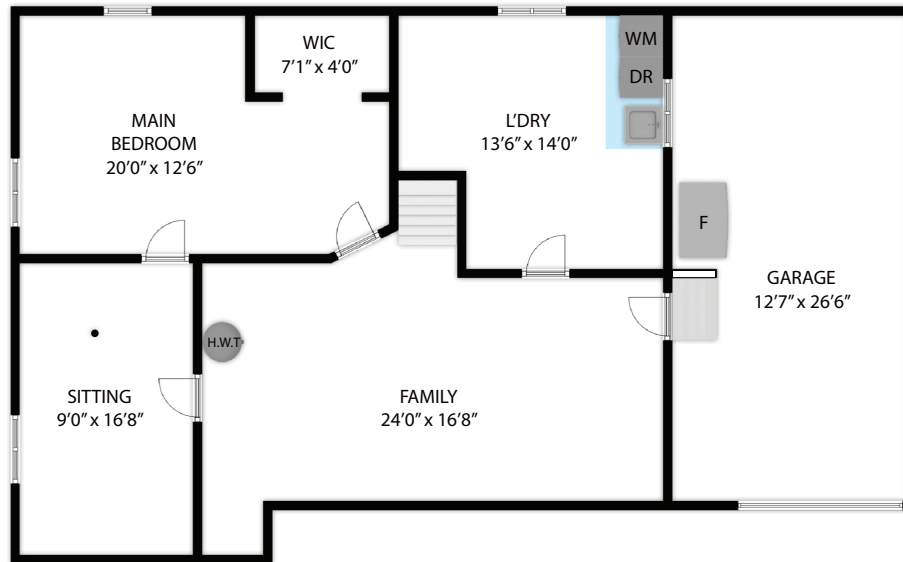

FIRST FLOOR

BASEMENT

1917 Thackeray Road, Madison 53704

TOTAL APPROX. FLOOR AREA 3,136 SQ.FT

Whilst every attempt has been made to ensure the accuracy of the floor plan contained here, measurements of doors, windows, rooms and any other items are approximate and no responsibility is taken for any error, omission, or misstatement. This plan is for illustrative purposes only and should be used as such by any prospective purchaser.