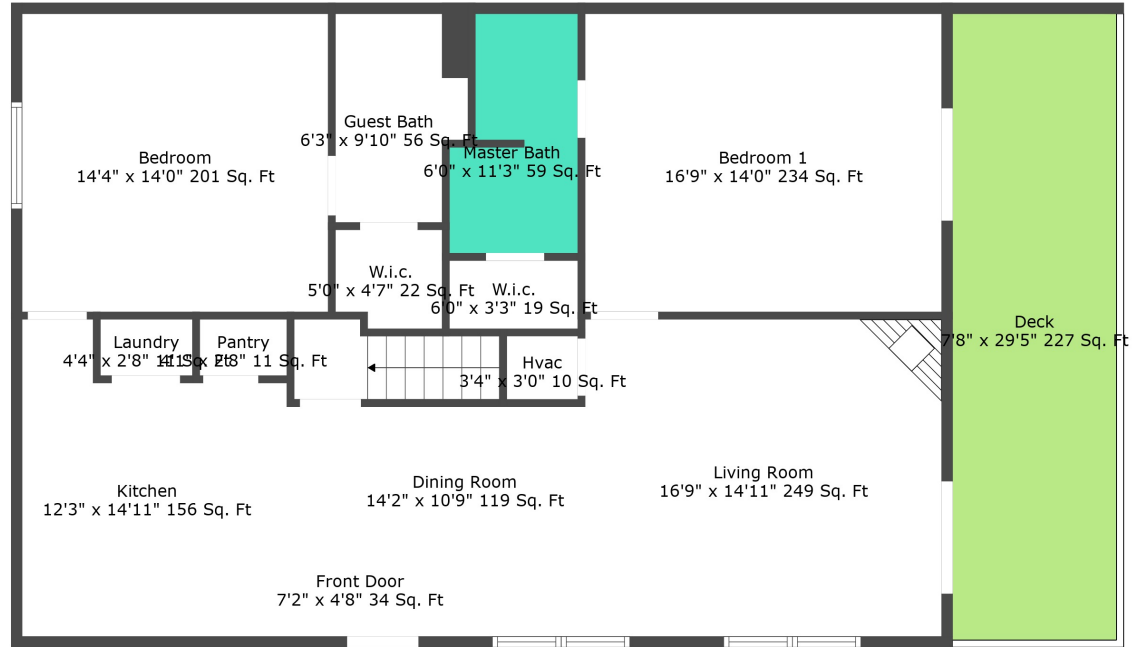

Floor 1

Floor 2

Total scanned area: 2411 sq. ft

Measurements Are Calculated By Cubicasa Technology. Deemed Highly Reliable But Not Guaranteed.