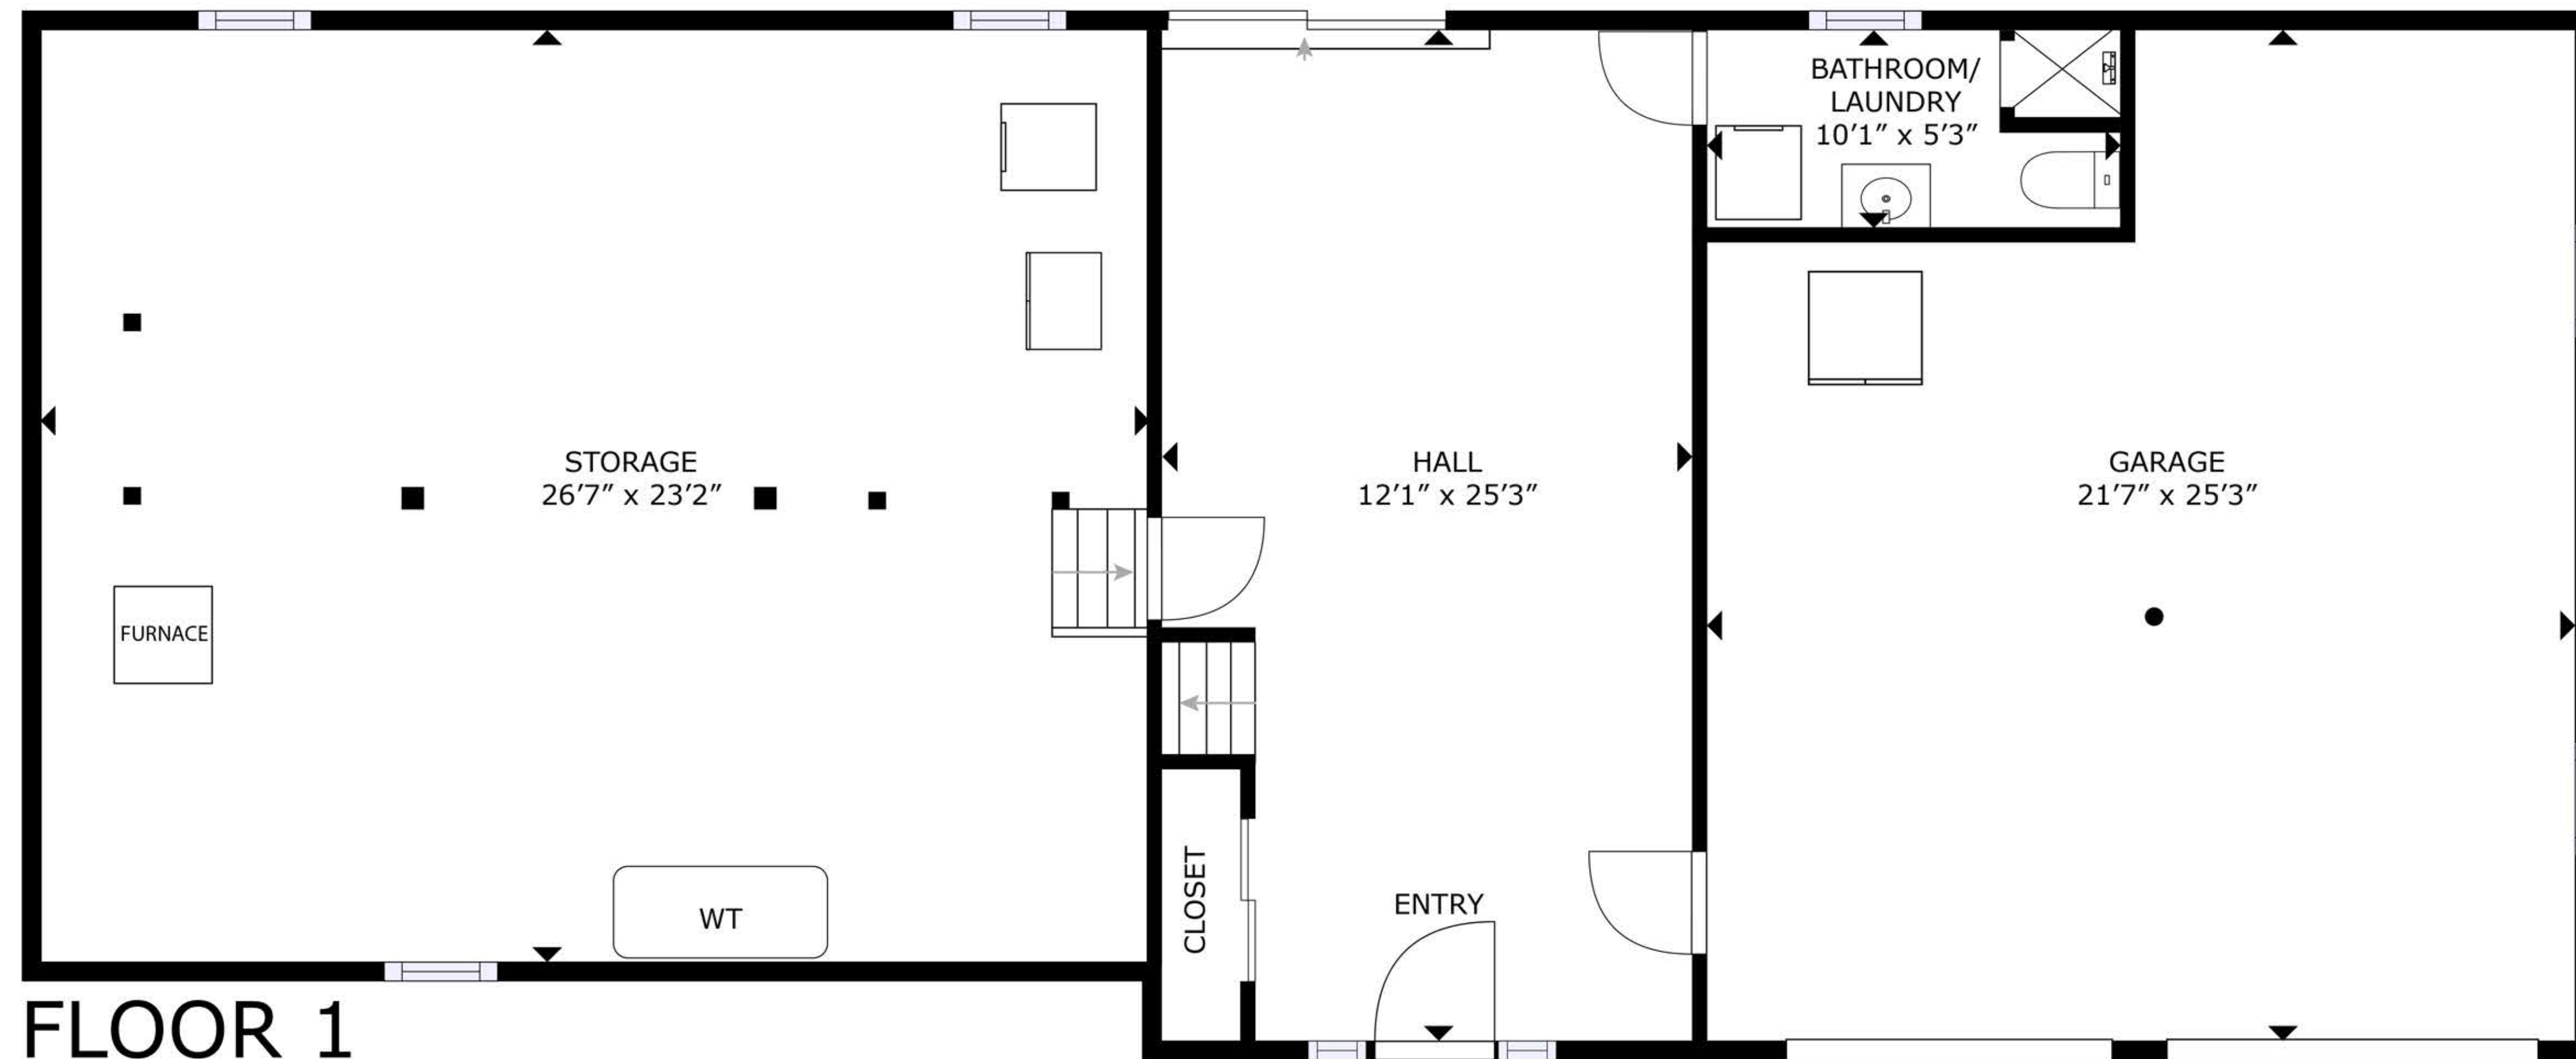

FLOOR 3

FLOOR 1

FLOOR 2

GROSS INTERNAL AREA  
 FLOOR 1: 1,013 sq. ft, FLOOR 2: 702 sq. ft,  
 FLOOR 2: 921 sq. ft  
 EXCLUDED AREA: GARAGE: 480 sq. ft  
 TOTAL: 2,636 sq. ft

SIZES AND DIMENSIONS ARE APPROXIMATE, ACTUAL MAY VARY.