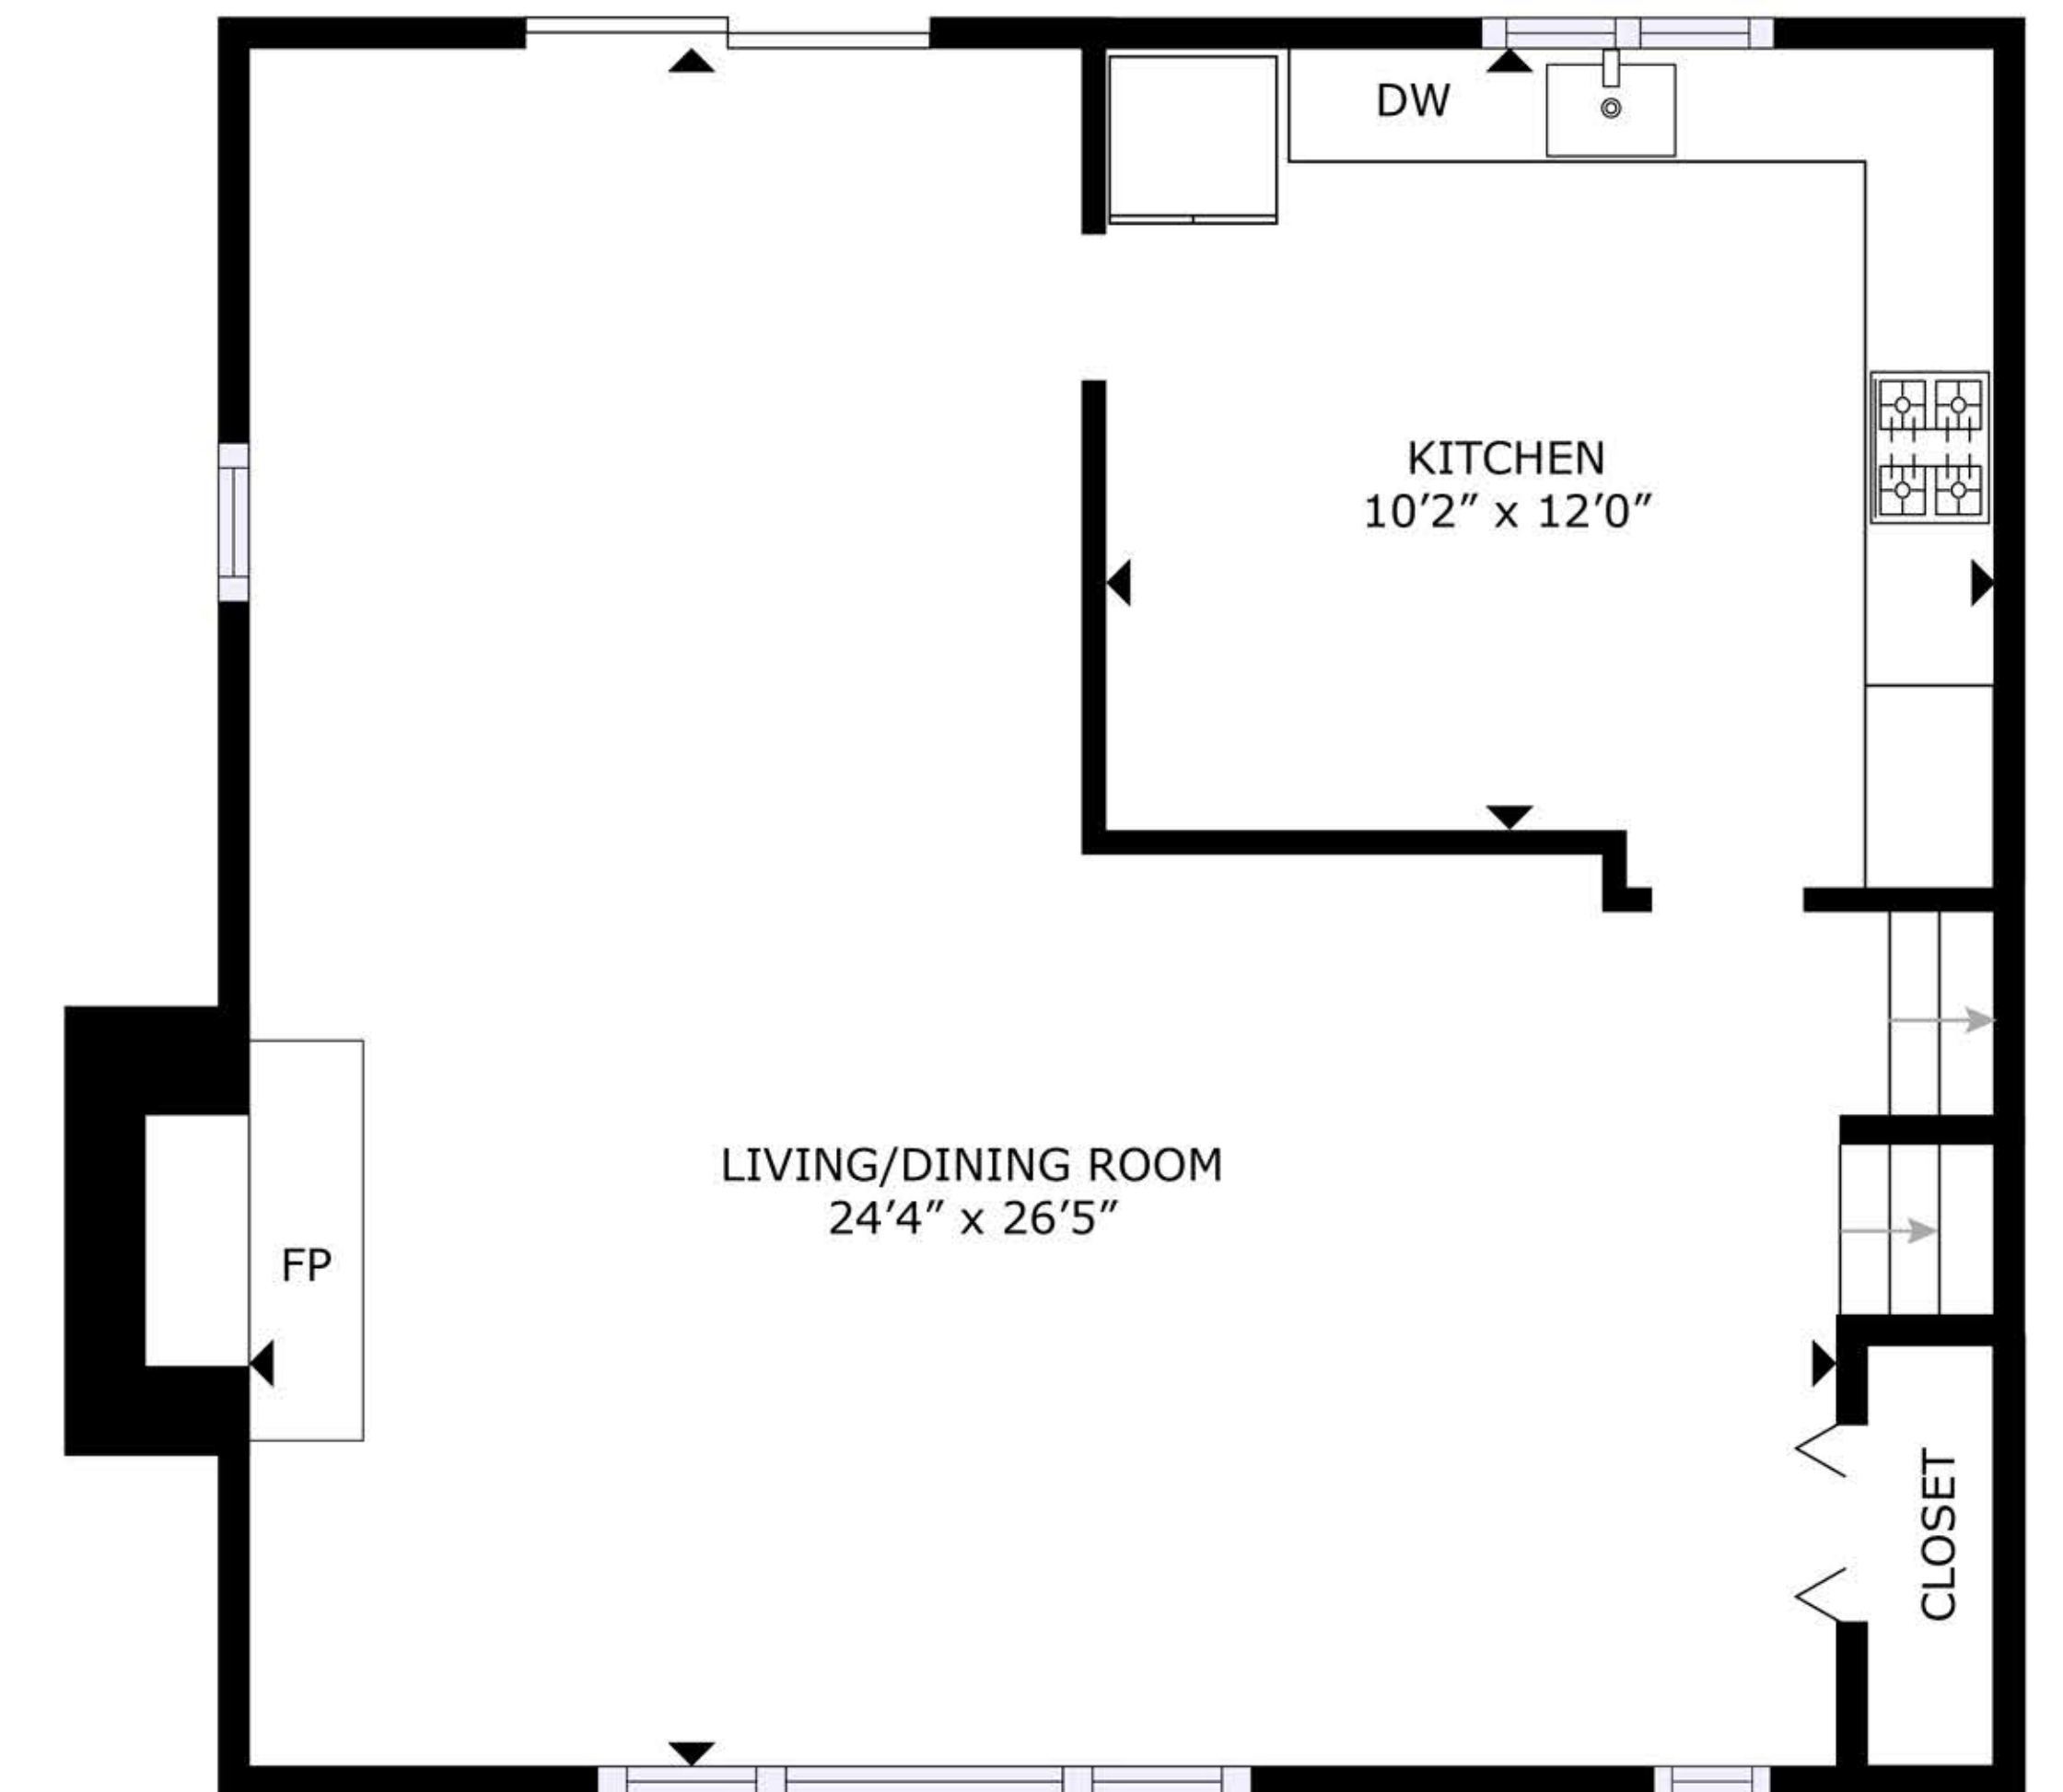

FLOOR 3

FLOOR 1

FLOOR 2

GROSS INTERNAL AREA  
 FLOOR 1: 1,013 sq. ft, FLOOR 2: 702 sq. ft,  
 FLOOR 2: 921 sq. ft  
 EXCLUDED AREA: GARAGE: 480 sq. ft  
 TOTAL: 2,636 sq. ft

SIZES AND DIMENSIONS ARE APPROXIMATE, ACTUAL MAY VARY.