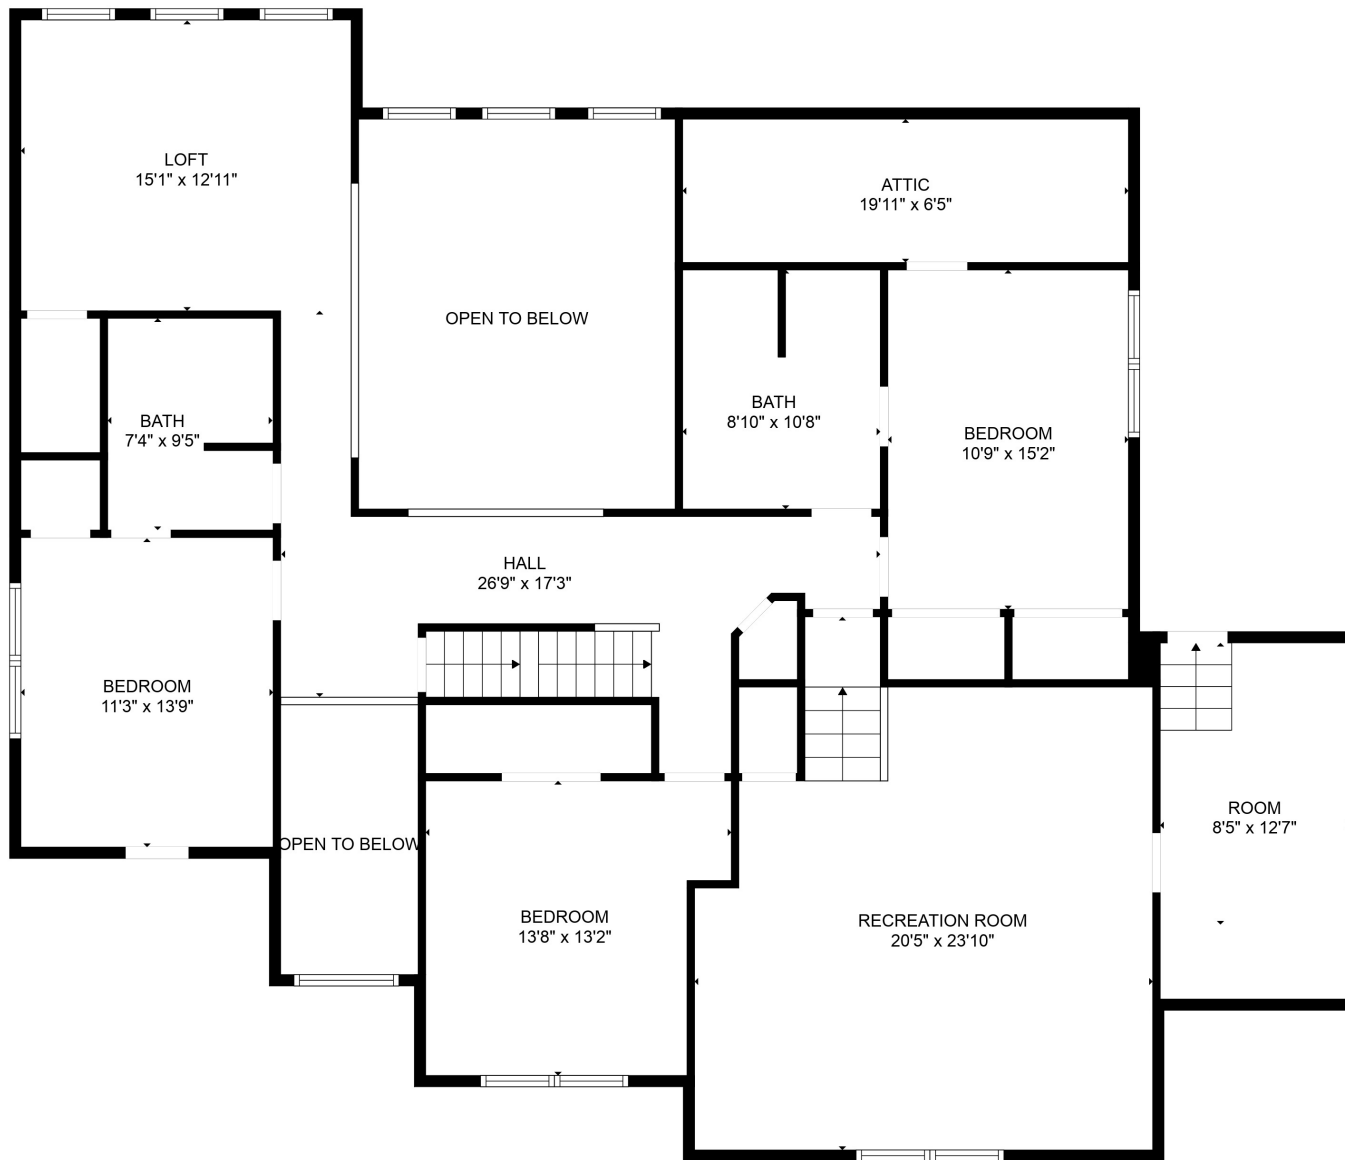

Total scanned area: 7114 sq. ft

SIZES AND DIMENSIONS ARE APPROXIMATE. ACTUAL MAY VARY.

ATTIC
59'3" x 46'0"

Total scanned area: 7114 sq. ft

SIZES AND DIMENSIONS ARE APPROXIMATE. ACTUAL MAY VARY.

Total scanned area: 7114 sq. ft

SIZES AND DIMENSIONS ARE APPROXIMATE. ACTUAL MAY VARY.

Total scanned area: 7114 sq. ft

SIZES AND DIMENSIONS ARE APPROXIMATE. ACTUAL MAY VARY.