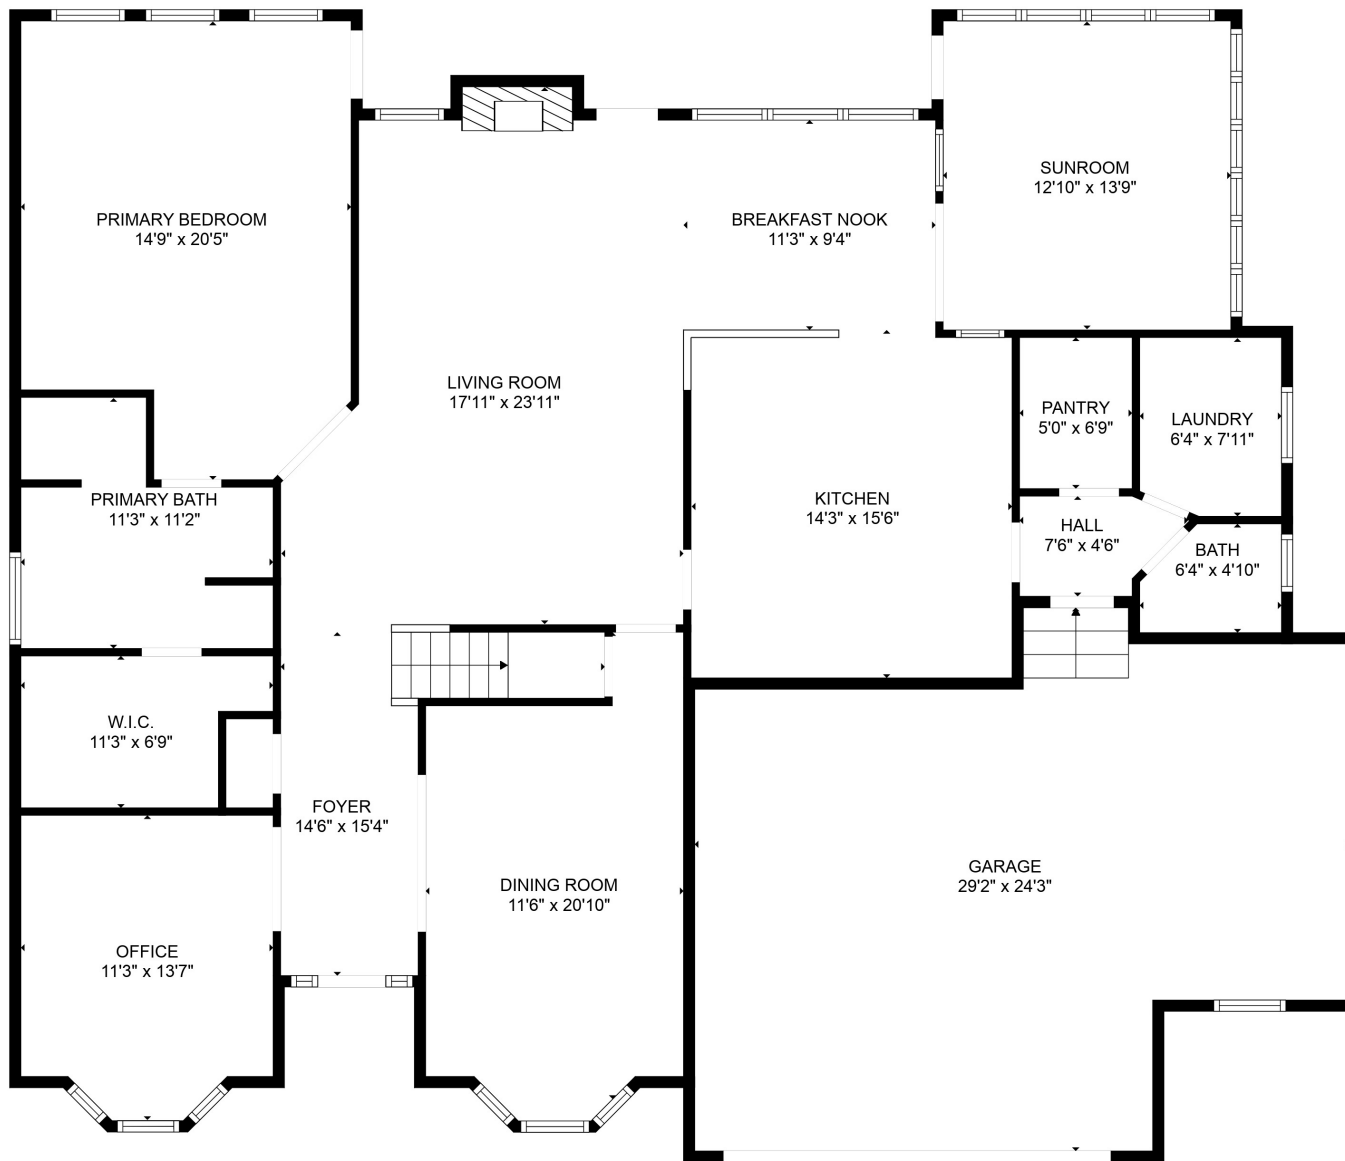

Total scanned area: 7114 sq. ft

SIZES AND DIMENSIONS ARE APPROXIMATE. ACTUAL MAY VARY.

ATTIC
59'3" x 46'0"

Total scanned area: 7114 sq. ft

SIZES AND DIMENSIONS ARE APPROXIMATE. ACTUAL MAY VARY.

Total scanned area: 7114 sq. ft

SIZES AND DIMENSIONS ARE APPROXIMATE. ACTUAL MAY VARY.

Total scanned area: 7114 sq. ft

SIZES AND DIMENSIONS ARE APPROXIMATE. ACTUAL MAY VARY.