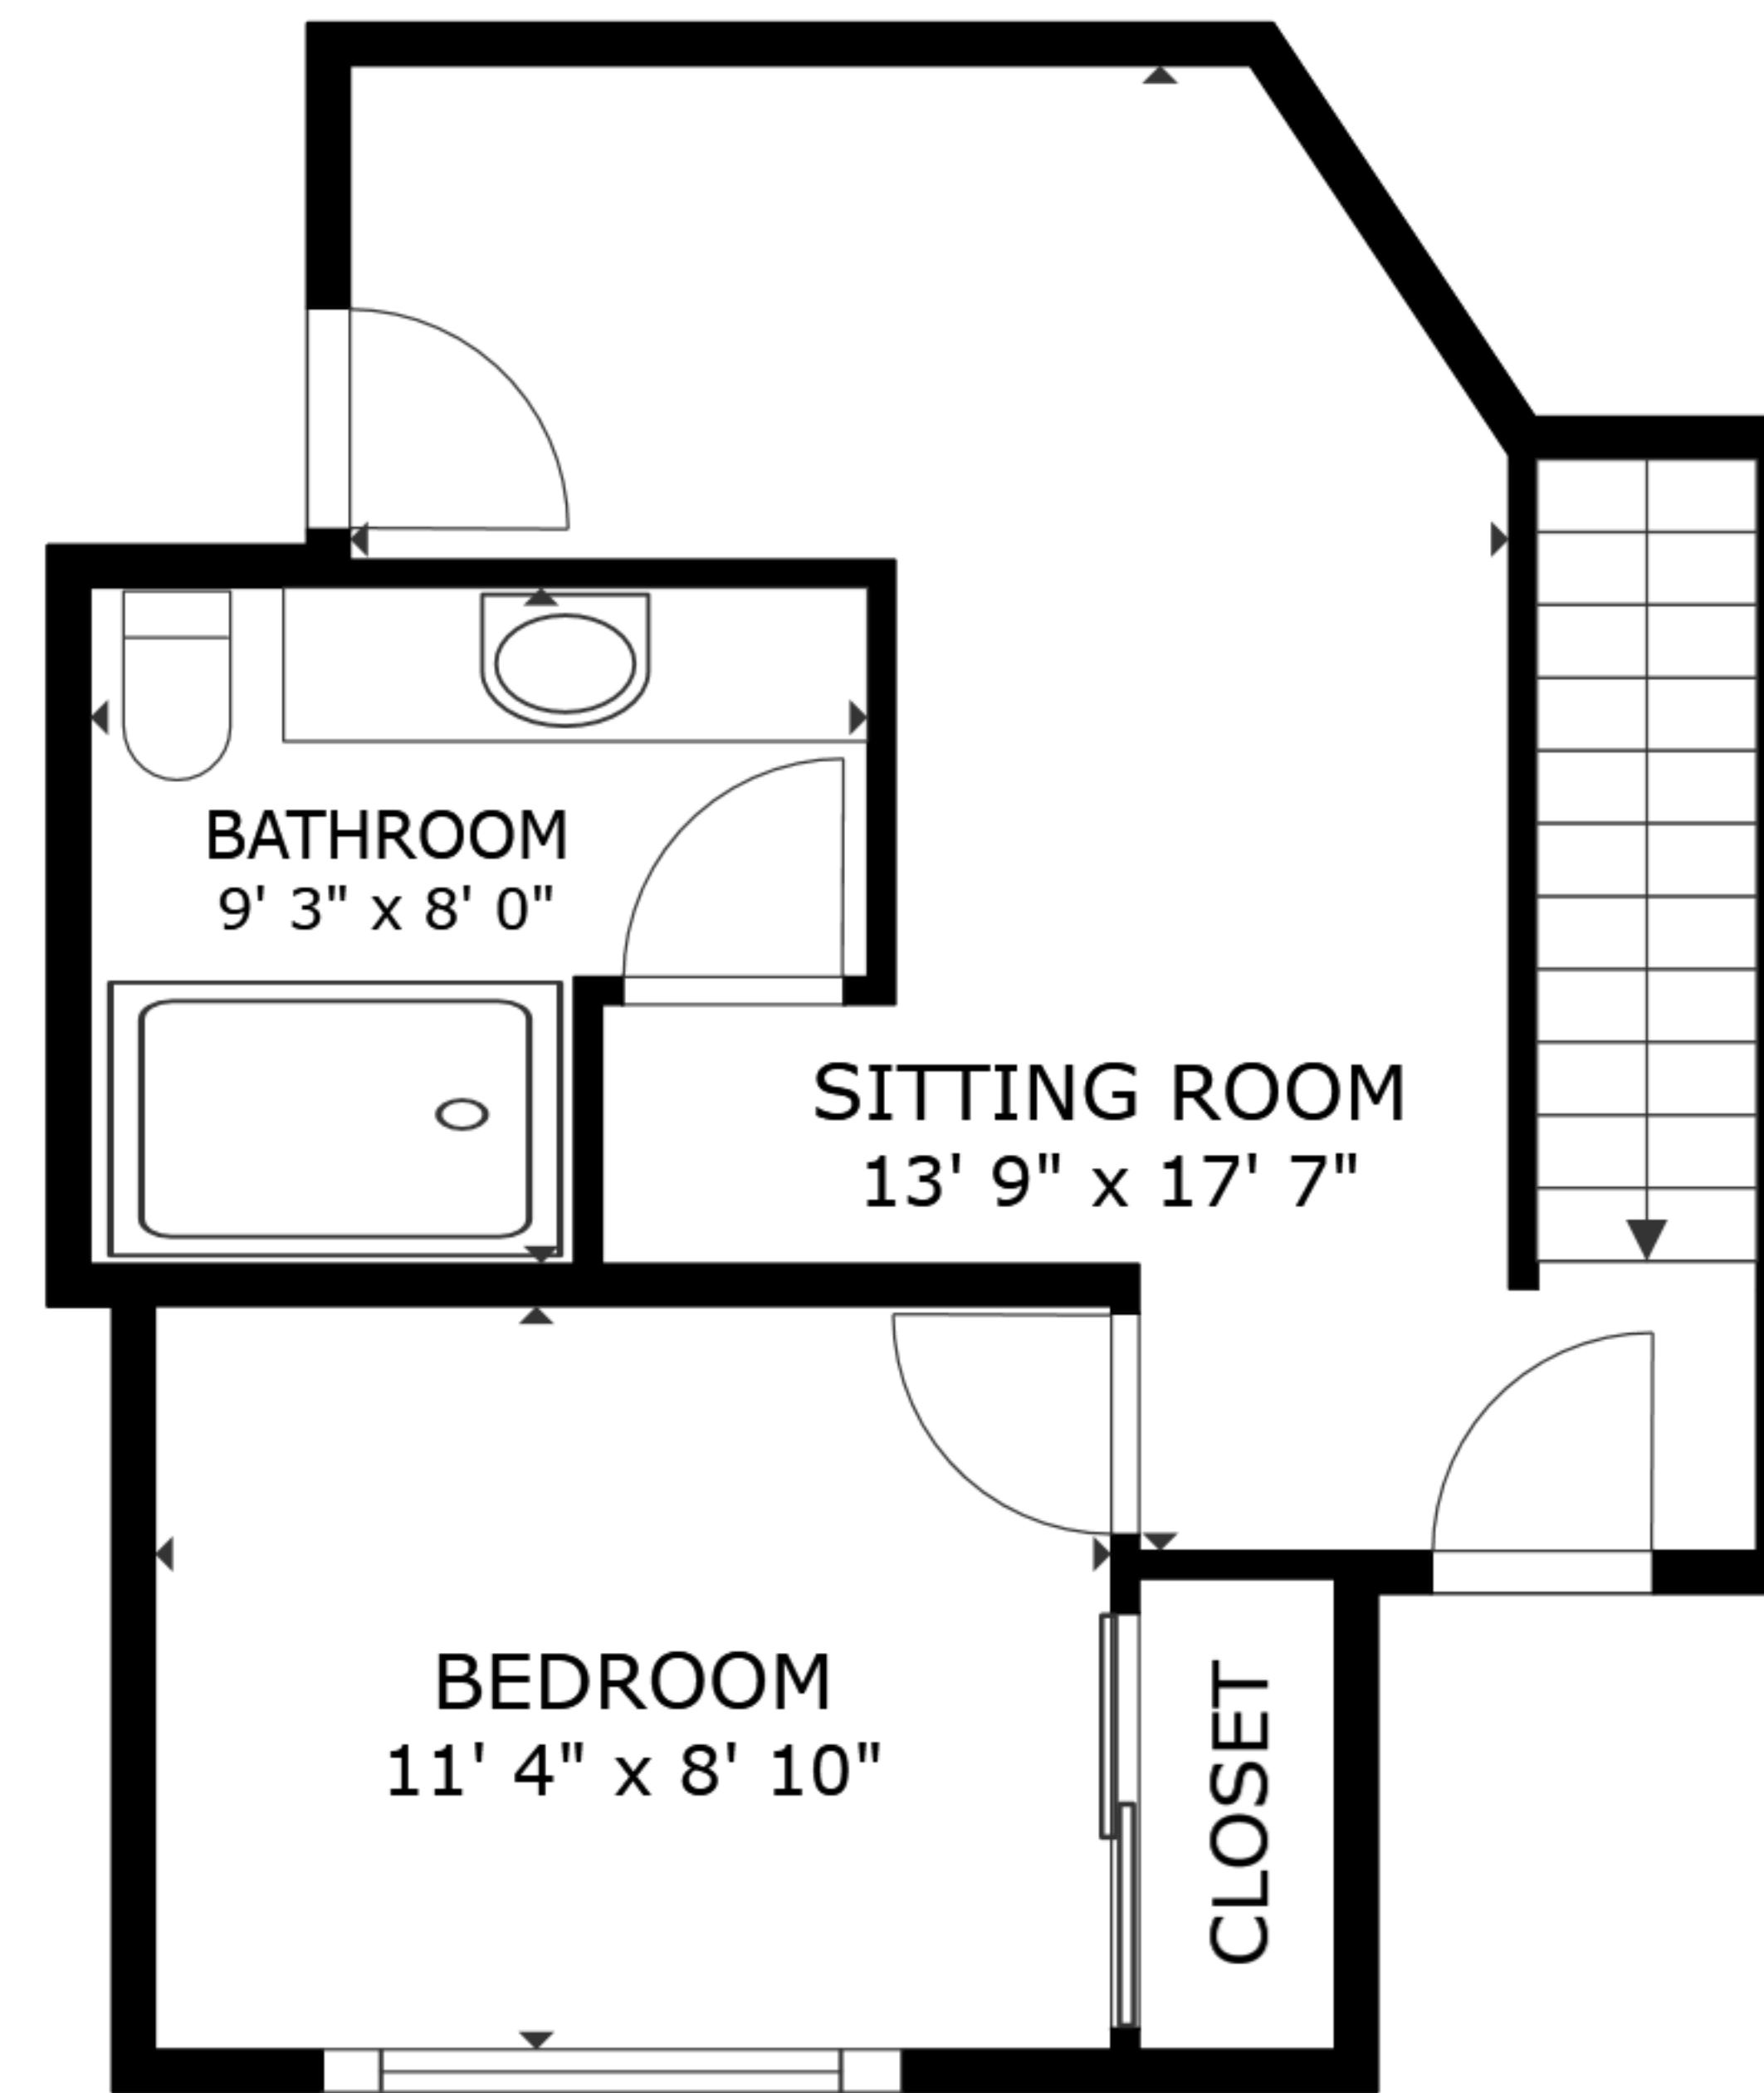

FLOOR 1

FLOOR 2

GROSS INTERNAL AREA
 FLOOR 1 690 sq.ft. FLOOR 2 388 sq.ft.
 TOTAL : 1,078 sq.ft.

SIZES AND DIMENSIONS ARE APPROXIMATE, ACTUAL MAY VARY.