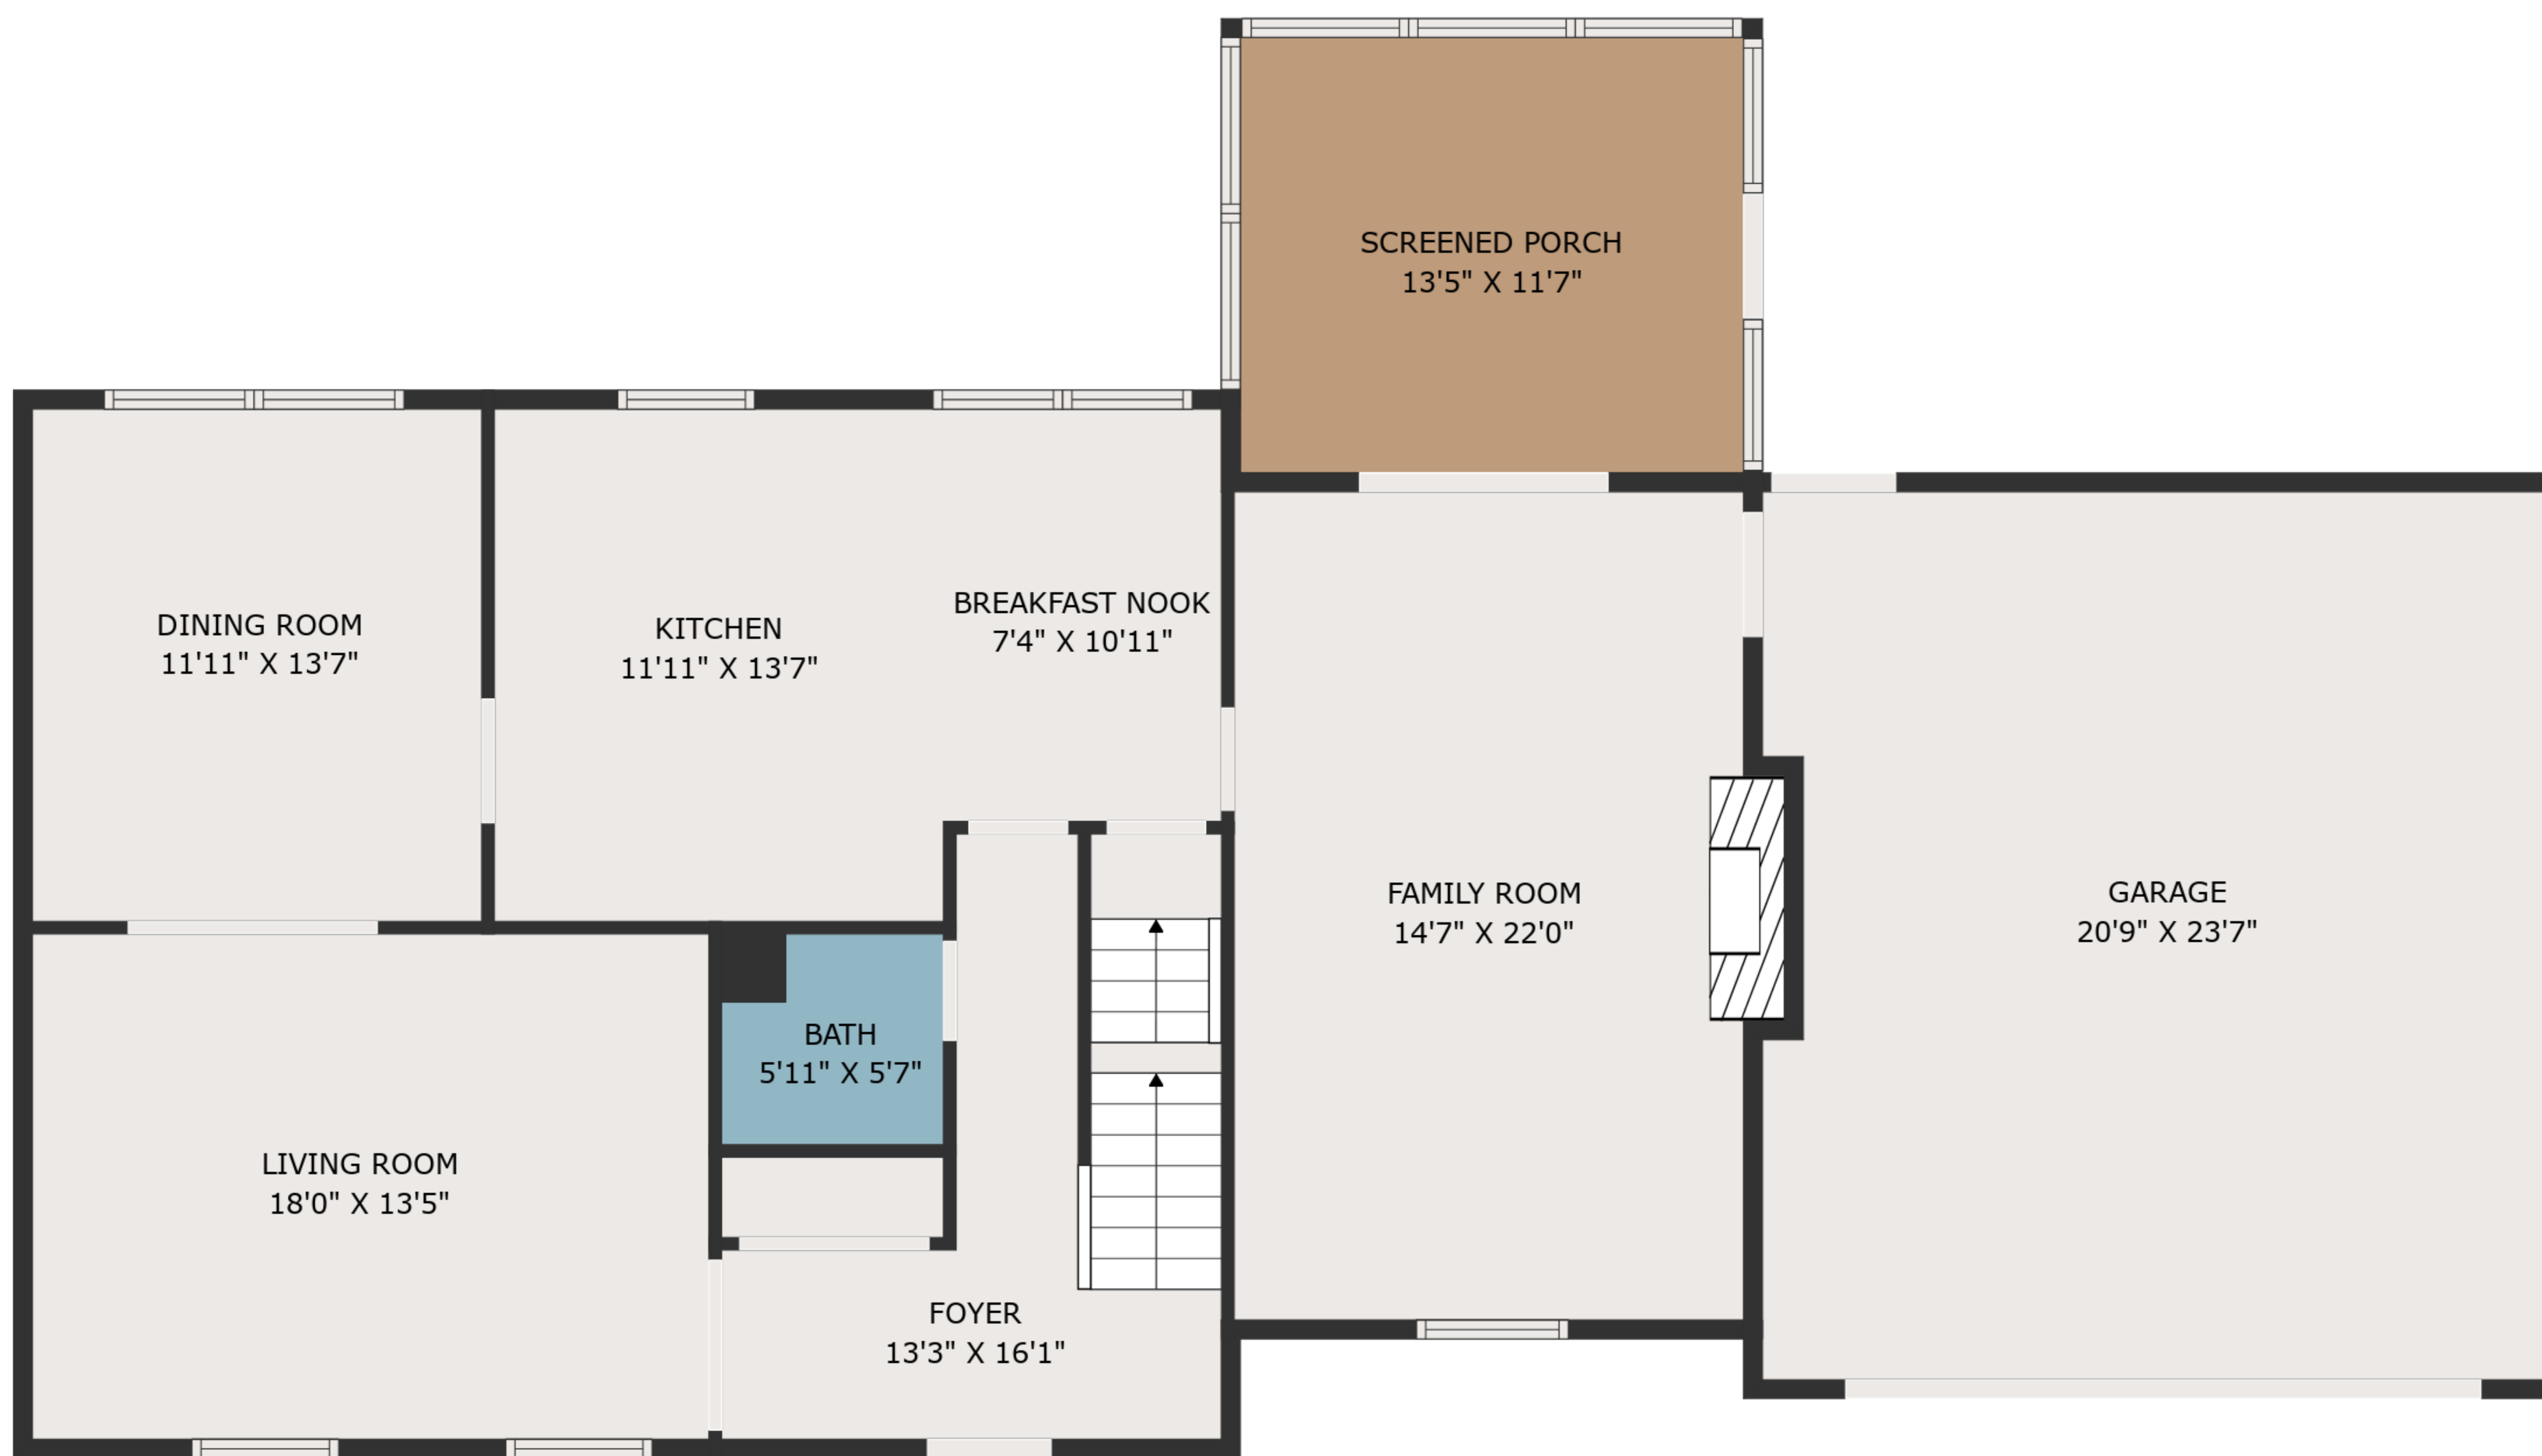

TOTAL: 3045 sq. ft  
BELOW GROUND: 806 sq. ft, FLOOR 2: 1175 sq. ft, FLOOR 3: 1064 sq. ft  
EXCLUDED AREAS: GARAGE: 482 sq. ft, SCREENED PORCH: 155 sq. ft, FIREPLACE: 8 sq. ft,  
LOW CEILING: 31 sq. ft

MEASUREMENTS ARE DEEMED HIGHLY RELIABLE BUT NOT GUARANTEED.

TOTAL: 3045 sq. ft  
 BELOW GROUND: 806 sq. ft, FLOOR 2: 1175 sq. ft, FLOOR 3: 1064 sq. ft  
 EXCLUDED AREAS: GARAGE: 482 sq. ft, SCREENED PORCH: 155 sq. ft, FIREPLACE: 8 sq. ft,  
 LOW CEILING: 31 sq. ft

MEASUREMENTS ARE DEEMED HIGHLY RELIABLE BUT NOT GUARANTEED.

FLOOR 2

FLOOR 3

FLOOR 1

TOTAL: 3045 sq. ft  
 BELOW GROUND: 806 sq. ft, FLOOR 2: 1175 sq. ft, FLOOR 3: 1064 sq. ft  
 EXCLUDED AREAS: GARAGE: 482 sq. ft, SCREENED PORCH: 155 sq. ft, FIREPLACE: 8 sq. ft,  
 LOW CEILING: 31 sq. ft