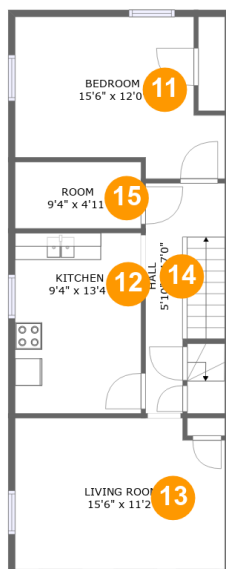

521 Spruce Street, Lebanon, Lebanon County, Pennsylvania, United States, 17046

Room dimensions

Floor 1

Total sqft: 936 Living area: 838

#		Dimensions	sqft	Counted as living area
1	Porch	9'2" x 4'5"	36 sq. ft	No
2	Laundry	8'10" x 7'5"	66 sq. ft	Yes
3	Hall	3'1" x 6'8"	21 sq. ft	Yes
4	Foyer	3'8" x 28'6"	89 sq. ft	Yes
5	Porch	15'7" x 4'0"	62 sq. ft	No
6	Kitchen	6'2" x 11'10"	74 sq. ft	Yes
7	Bedroom	12'4" x 12'0"	136 sq. ft	Yes
8	Bath	8'11" x 5'11"	53 sq. ft	Yes
9	Living Room	15'6" x 10'9"	167 sq. ft	Yes
10	Primary Bedroom	11'6" x 11'3"	129 sq. ft	Yes

521 Spruce Street, Lebanon, Lebanon County, Pennsylvania, United States, 17046

Room dimensions

Floor 2

Total sqft: 681 Living area: 681

#		Dimensions	sqft	Counted as living area
11	Bedroom	15'6" x 12'0"	154 sq. ft	Yes
12	Kitchen	9'4" x 13'4"	124 sq. ft	Yes
13	Living Room	15'6" x 11'2"	168 sq. ft	Yes
14	Hall	5'10" x 17'0"	83 sq. ft	Yes
15	Room	9'4" x 4'11"	46 sq. ft	Yes

12 Floor 2 - Kitchen

Dimensions: 9'4" x 13'4"
Area: 124 sq. ft
Counted as living area: Yes

Heated: Yes
Finished: Yes
Enclosed: Yes
Contiguous: Yes
Permitted: Yes
Wet space: No
Addition: No
Conversion: No

13 Floor 2 - Living Room

Dimensions: 15'6" x 11'2"
Area: 168 sq. ft
Counted as living area: Yes

Heated: Yes
Finished: Yes
Enclosed: Yes
Contiguous: Yes
Permitted: Yes
Wet space: No
Addition: No
Conversion: No