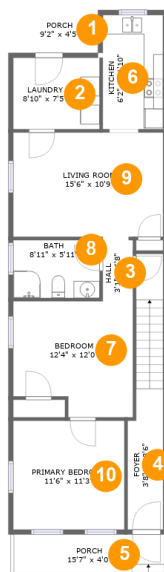

521 Spruce Street, Lebanon, Lebanon County, Pennsylvania, United States, 17046

Property summary

0 Garages **3** Bedrooms **1** Bathrooms **0** Half baths

3 Floors **1,684** Gross living area sqft **1,843** Total sqft

521 Spruce Street, Lebanon, Lebanon County, Pennsylvania, United States, 17046

Room dimensions

Floor 1

Total sqft: 936 Living area: 838

#		Dimensions	sqft	Counted as living area
1	Porch	9'2" x 4'5"	36 sq. ft	No
2	Laundry	8'10" x 7'5"	66 sq. ft	Yes
3	Hall	3'1" x 6'8"	21 sq. ft	Yes
4	Foyer	3'8" x 28'6"	89 sq. ft	Yes
5	Porch	15'7" x 4'0"	62 sq. ft	No
6	Kitchen	6'2" x 11'10"	74 sq. ft	Yes
7	Bedroom	12'4" x 12'0"	136 sq. ft	Yes
8	Bath	8'11" x 5'11"	53 sq. ft	Yes
9	Living Room	15'6" x 10'9"	167 sq. ft	Yes
10	Primary Bedroom	11'6" x 11'3"	129 sq. ft	Yes

521 Spruce Street, Lebanon, Lebanon County, Pennsylvania, United States, 17046

Room dimensions

Floor 2

Total sqft: 681 Living area: 681

#		Dimensions	sqft	Counted as living area
11	Bedroom	15'6" x 12'0"	154 sq. ft	Yes
12	Kitchen	9'4" x 13'4"	124 sq. ft	Yes
13	Living Room	15'6" x 11'2"	168 sq. ft	Yes
14	Hall	5'10" x 17'0"	83 sq. ft	Yes
15	Room	9'4" x 4'11"	46 sq. ft	Yes

12 Floor 2 - Kitchen

Dimensions: 9'4" x 13'4"
Area: 124 sq. ft
Counted as living area: Yes

Heated: Yes
Finished: Yes
Enclosed: Yes
Contiguous: Yes
Permitted: Yes
Wet space: No
Addition: No
Conversion: No