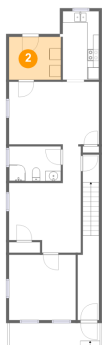

521 Spruce Street, Lebanon, Lebanon County, Pennsylvania, United States, 17046

1 Floor 1 - Porch

Dimensions: 9'2" x 4'5"
Area: 36 sq. ft
Counted as living area: No

Heated: No
Finished: Yes
Enclosed: No
Contiguous: Yes
Permitted: Yes
Wet space: No
Addition: No
Conversion: No

2 Floor 1 - Laundry

Dimensions: 8'10" x 7'5"
Area: 66 sq. ft
Counted as living area: Yes

Heated: Yes
Finished: Yes
Enclosed: Yes
Contiguous: Yes
Permitted: Yes
Wet space: No
Addition: No
Conversion: No

**521 Spruce Street, Lebanon, Lebanon County,
Pennsylvania, United States, 17046**

3 Floor 1 - Hall

Dimensions: 3'1" x 6'8"
Area: 21 sq. ft
Counted as living area: Yes

Heated: Yes
Finished: Yes
Enclosed: Yes
Contiguous: Yes
Permitted: Yes
Wet space: No
Addition: No
Conversion: No

4 Floor 1 - Foyer

Dimensions: 3'8" x 28'6"
Area: 89 sq. ft
Counted as living area: Yes

Heated: Yes
Finished: Yes
Enclosed: Yes
Contiguous: Yes
Permitted: Yes
Wet space: No
Addition: No
Conversion: No

5 Floor 1 - Porch

Dimensions: 15'7" x 4'0"
Area: 62 sq. ft
Counted as living area: No