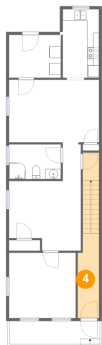

521 Spruce Street, Lebanon, Lebanon County, Pennsylvania, United States, 17046

1 Floor 1 - Porch

Dimensions: 9'2" x 4'5"
Area: 36 sq. ft
Counted as living area: No

Heated: No
Finished: Yes
Enclosed: No
Contiguous: Yes
Permitted: Yes
Wet space: No
Addition: No
Conversion: No

2 Floor 1 - Laundry

Dimensions: 8'10" x 7'5"
Area: 66 sq. ft
Counted as living area: Yes

Heated: Yes
Finished: Yes
Enclosed: Yes
Contiguous: Yes
Permitted: Yes
Wet space: No
Addition: No
Conversion: No

**521 Spruce Street, Lebanon, Lebanon County,
Pennsylvania, United States, 17046**

3 Floor 1 - Hall

Dimensions: 3'1" x 6'8"
Area: 21 sq. ft
Counted as living area: Yes

Heated: Yes
Finished: Yes
Enclosed: Yes
Contiguous: Yes
Permitted: Yes
Wet space: No
Addition: No
Conversion: No

4 Floor 1 - Foyer

Dimensions: 3'8" x 28'6"
Area: 89 sq. ft
Counted as living area: Yes

Heated: Yes
Finished: Yes
Enclosed: Yes
Contiguous: Yes
Permitted: Yes
Wet space: No
Addition: No
Conversion: No

5 Floor 1 - Porch

Dimensions: 15'7" x 4'0"
Area: 62 sq. ft
Counted as living area: No