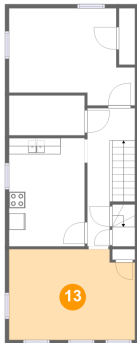

Dimensions: 11'6" x 11'3"
Area: 129 sq. ft
Counted as living area: Yes

Heated: Yes
Finished: Yes
Enclosed: Yes
Contiguous: Yes
Permitted: Yes
Wet space: No
Addition: No
Conversion: No

11 Floor 2 - Bedroom

Dimensions: 15'6" x 12'0"
Area: 154 sq. ft
Counted as living area: Yes

Heated: Yes
Finished: Yes
Enclosed: Yes
Contiguous: Yes
Permitted: Yes
Wet space: No
Addition: No
Conversion: No

**521 Spruce Street, Lebanon, Lebanon County,
Pennsylvania, United States, 17046**

12 Floor 2 - Kitchen

Dimensions: 9'4" x 13'4"
Area: 124 sq. ft
Counted as living area: Yes

Heated: Yes
Finished: Yes
Enclosed: Yes
Contiguous: Yes
Permitted: Yes
Wet space: No
Addition: No
Conversion: No

13 Floor 2 - Living Room

Dimensions: 15'6" x 11'2"
Area: 168 sq. ft
Counted as living area: Yes

Heated: Yes
Finished: Yes
Enclosed: Yes
Contiguous: Yes
Permitted: Yes
Wet space: No
Addition: No
Conversion: No