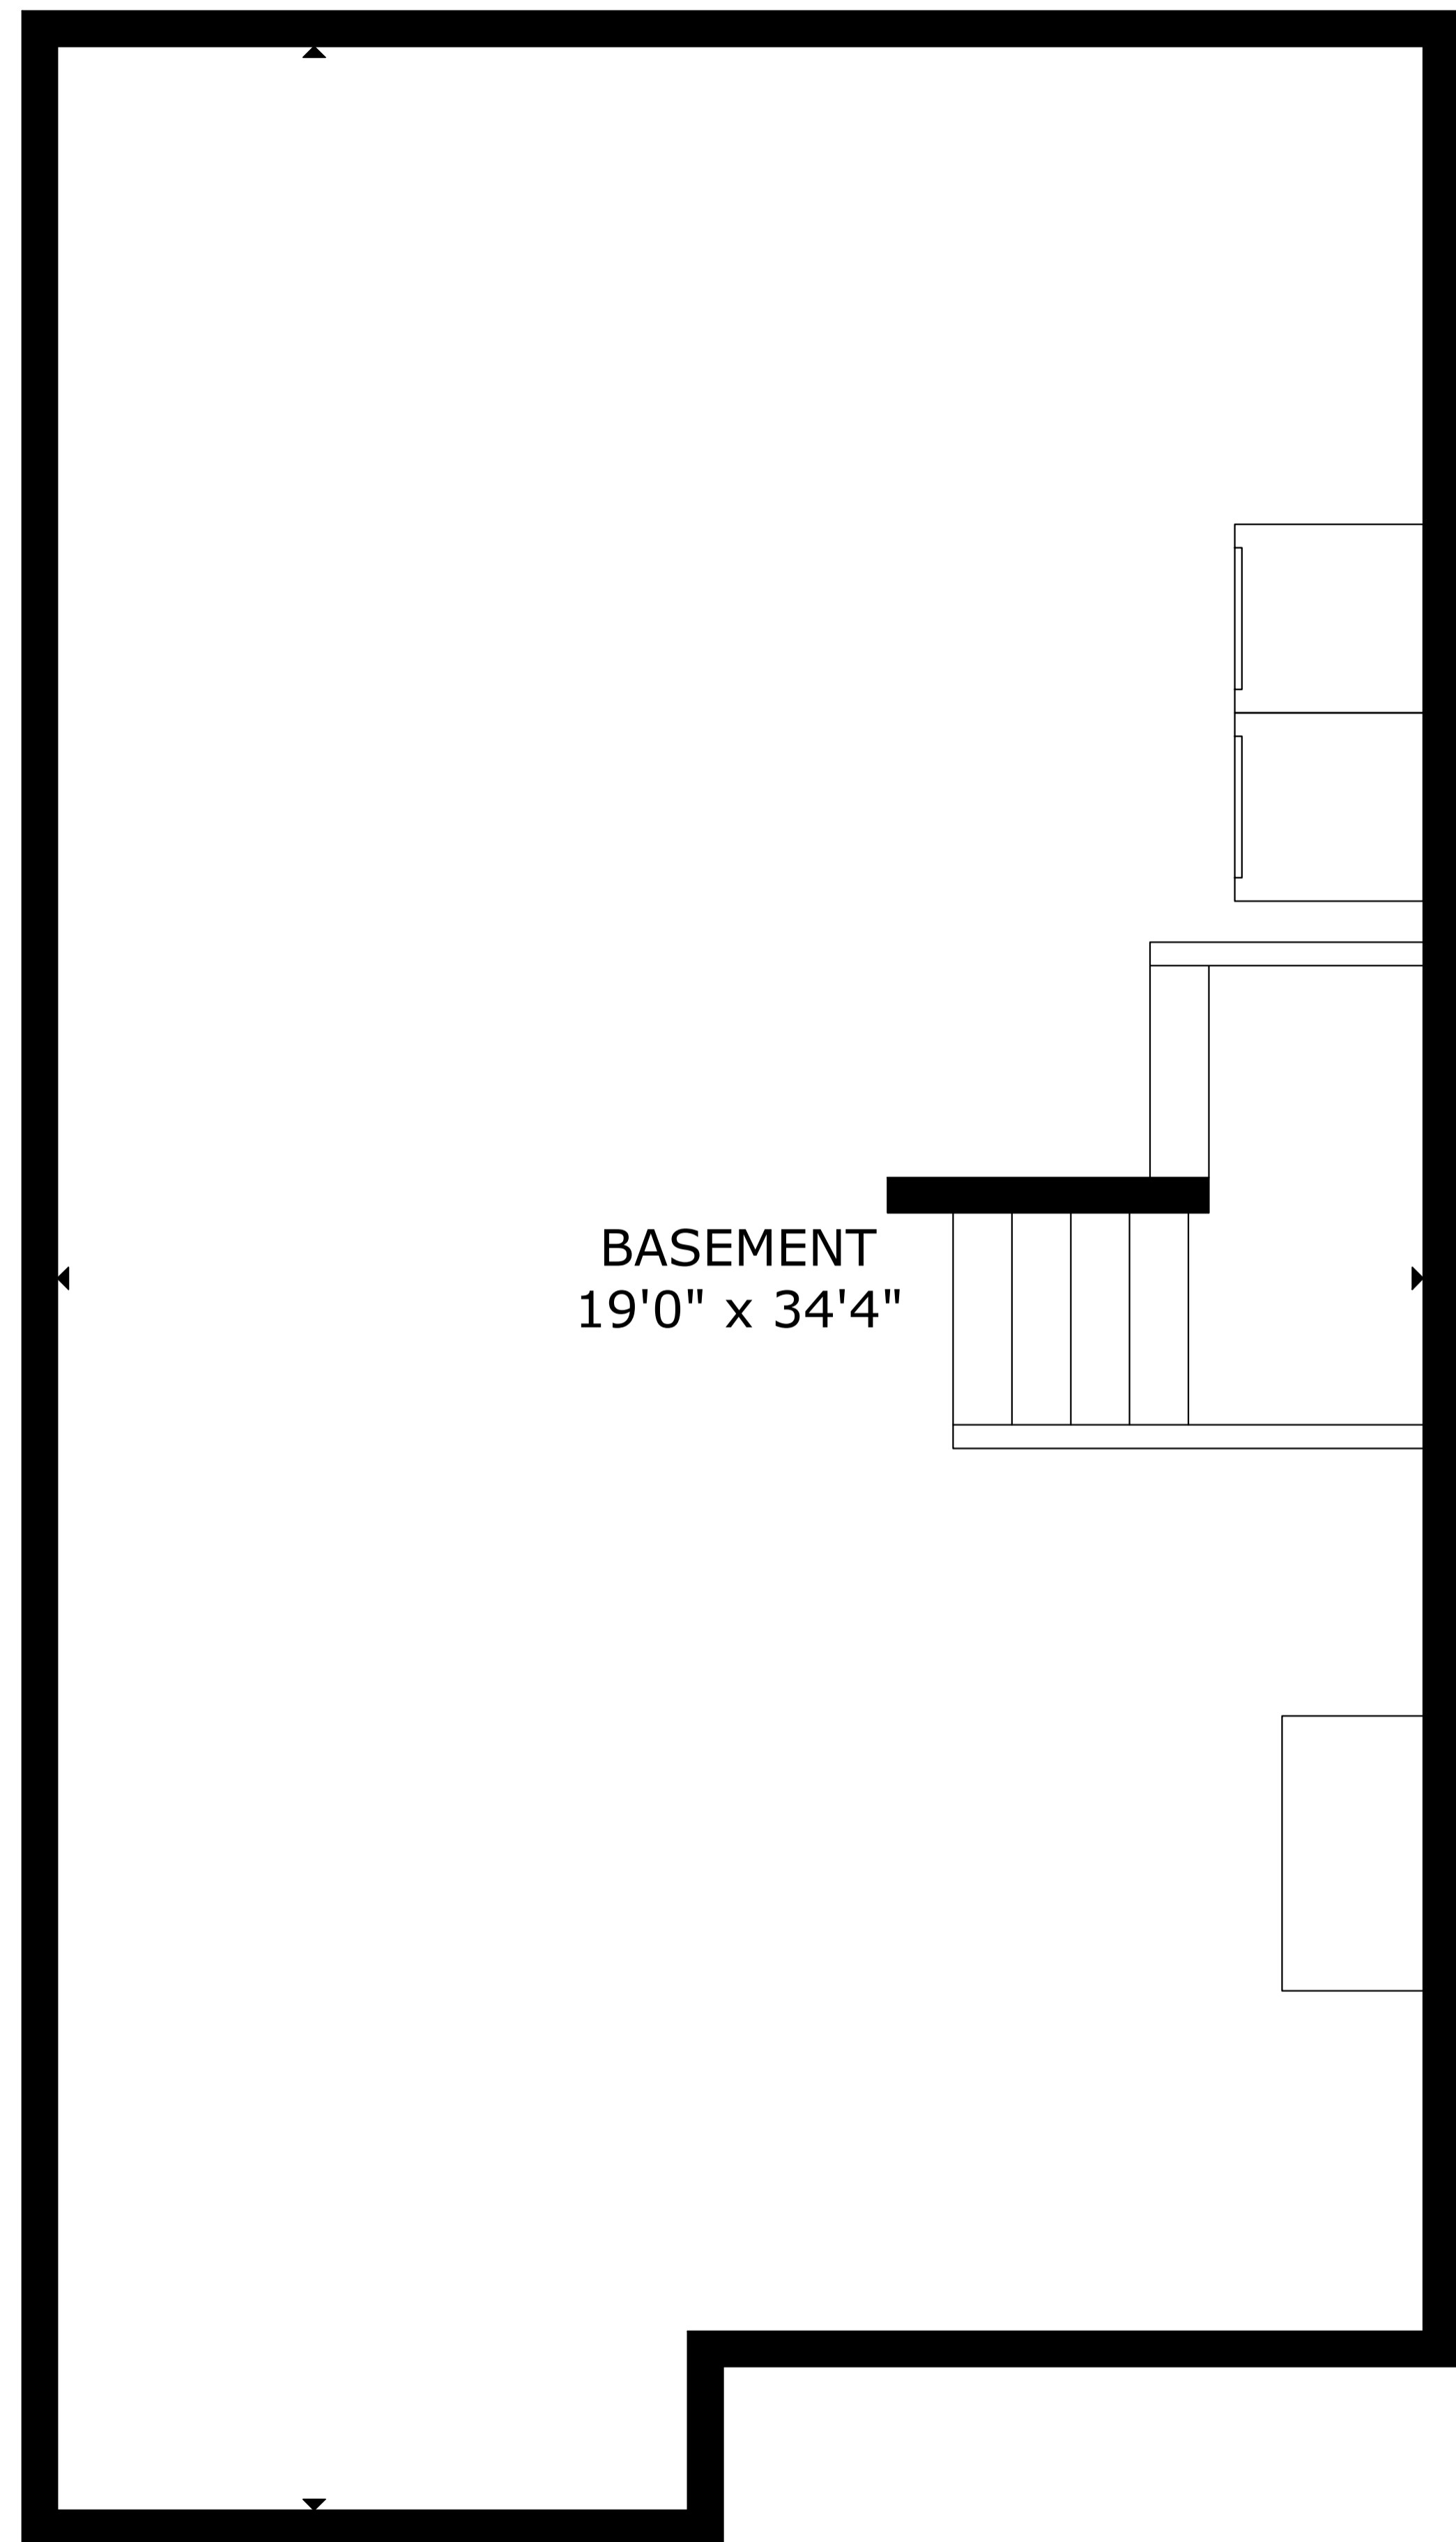

F 39 Shellback Way Mashpee

FLOOR 1

FLOOR 2

FLOOR 3

GROSS INTERNAL AREA
 TOTAL: 1,889 sq.ft
 FLOOR 1: 628 sq.ft, FLOOR 2: 640 sq.ft, FLOOR 3: 621 sq.ft
 SIZE AND DIMENSIONS ARE APPROXIMATE, ACTUAL MAY VARY