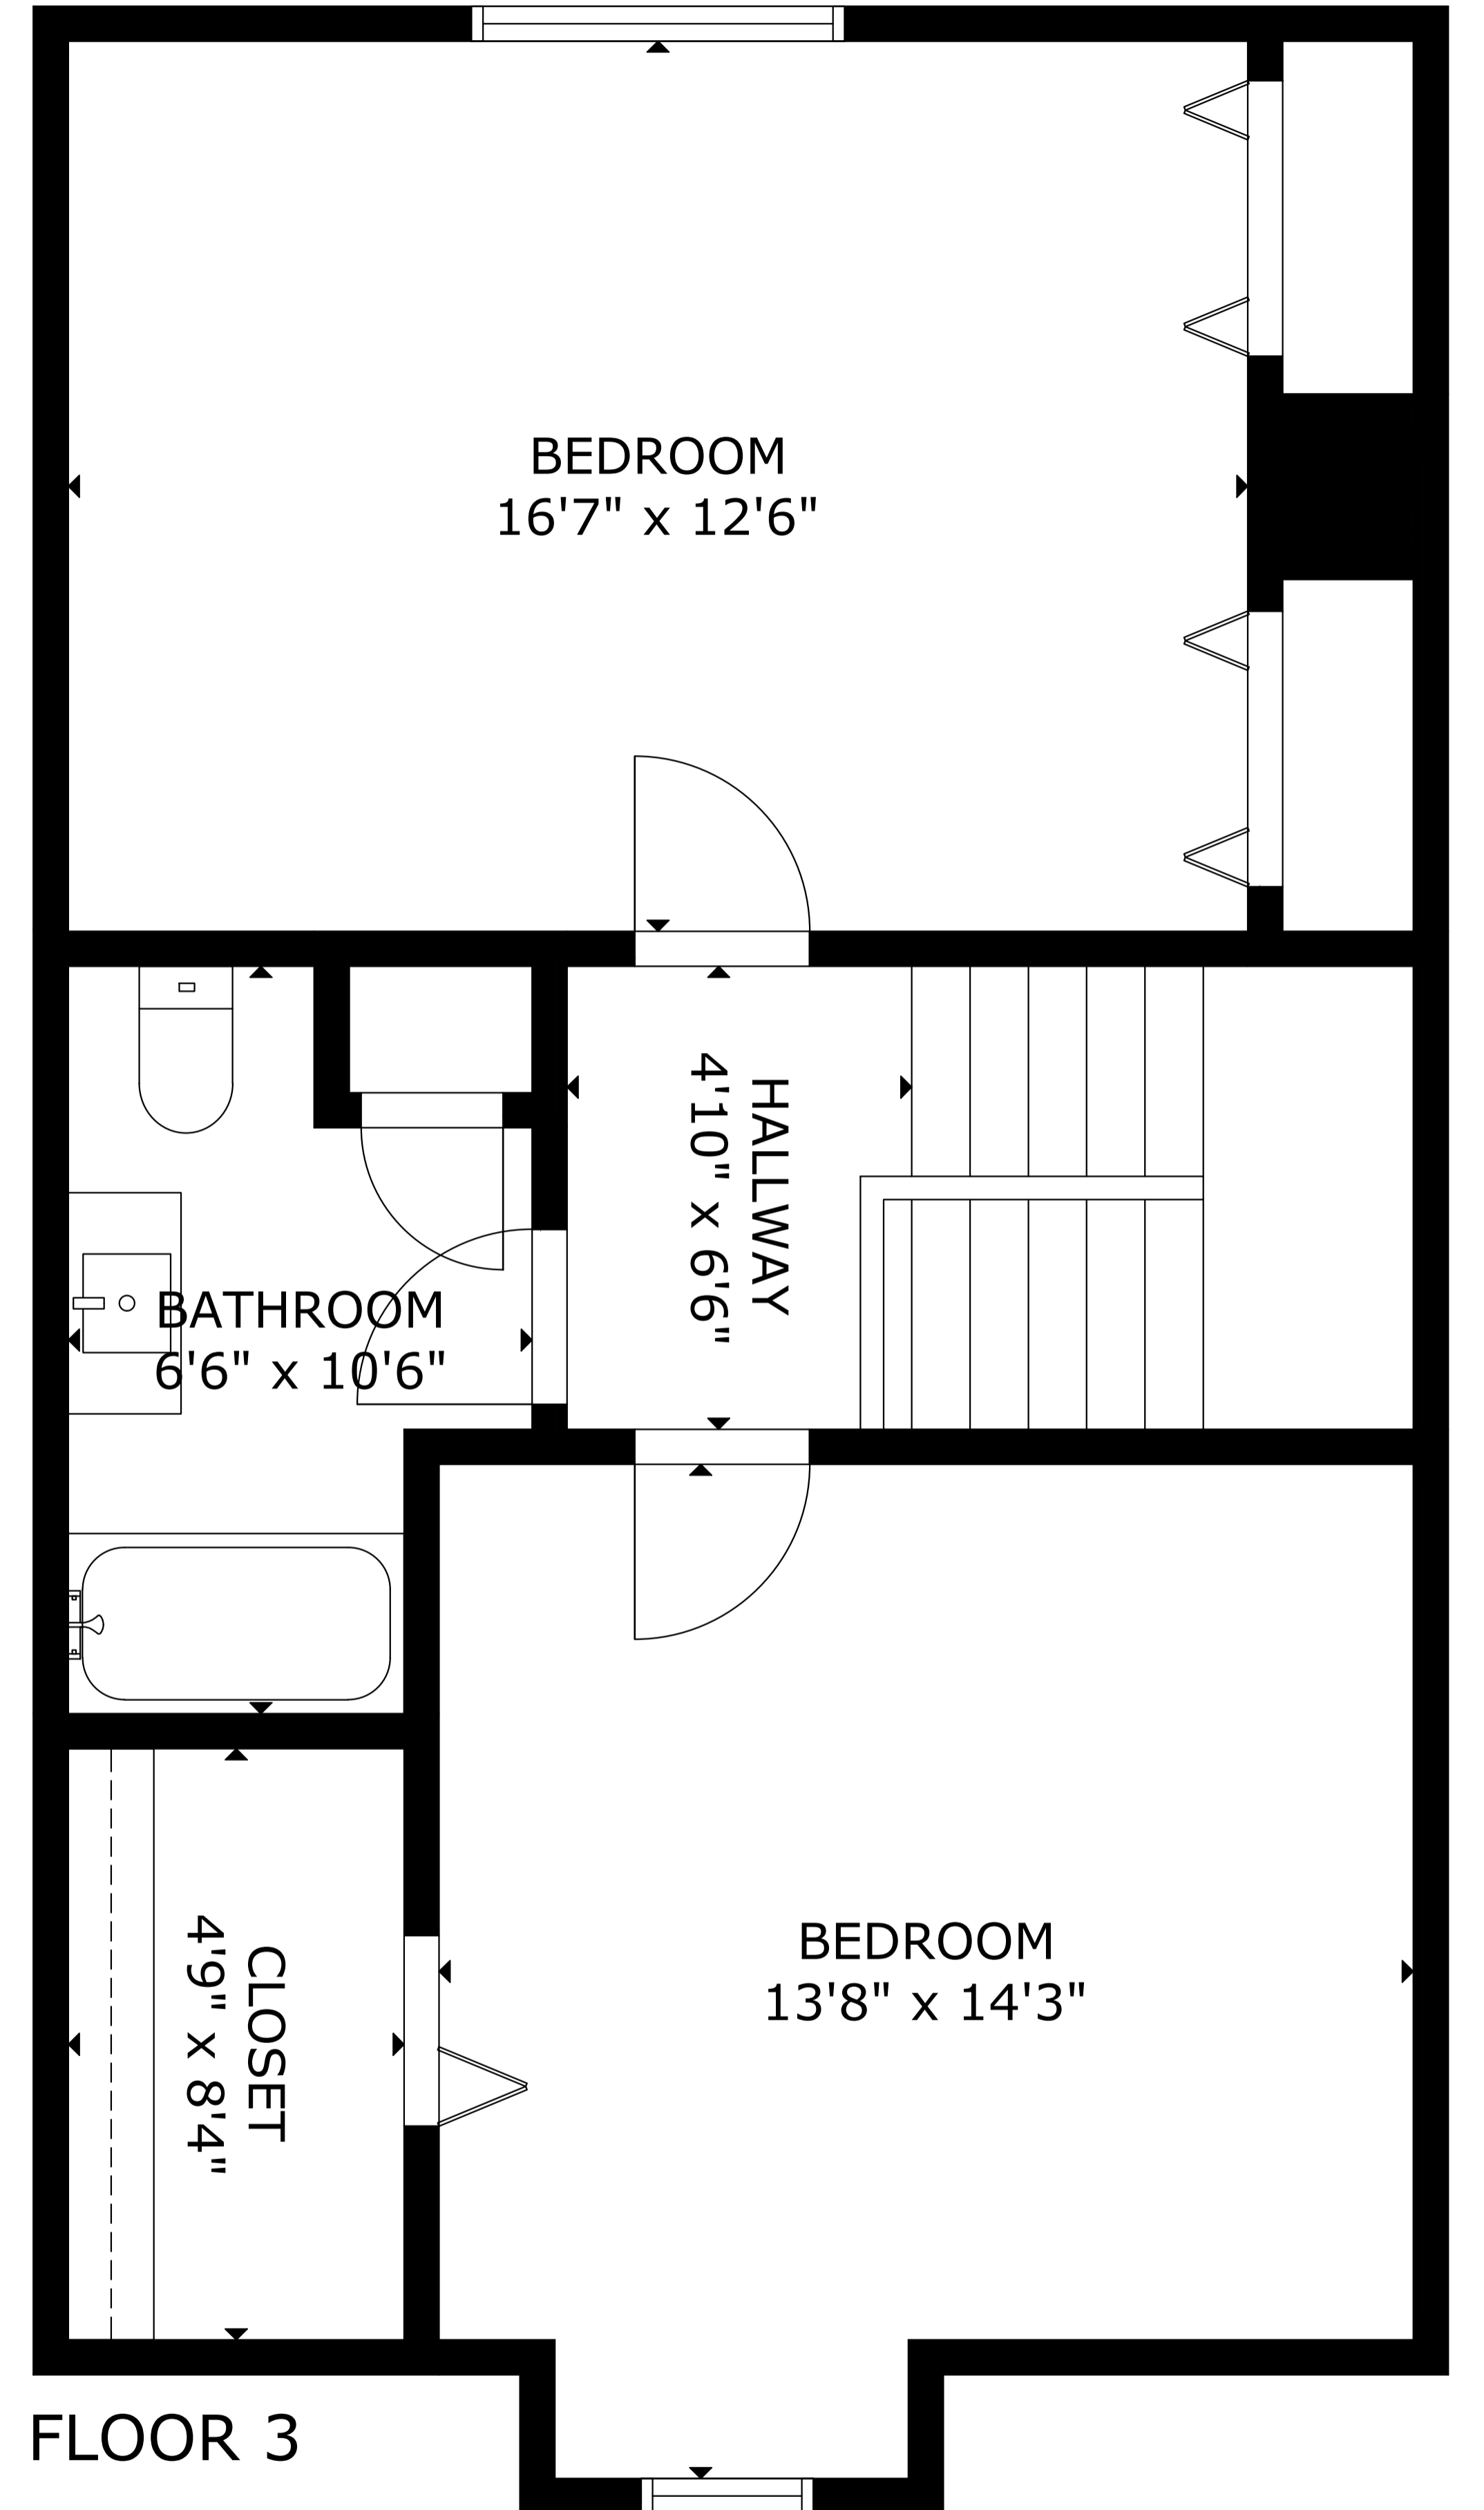

F 39 Shellback Way Mashpee

FLOOR 1

FLOOR 2

FLOOR 3

GROSS INTERNAL AREA
 TOTAL: 1,889 sq.ft
 FLOOR 1: 628 sq.ft, FLOOR 2: 640 sq.ft, FLOOR 3: 621 sq.ft
 SIZE AND DIMENSIONS ARE APPROXIMATE, ACTUAL MAY VARY