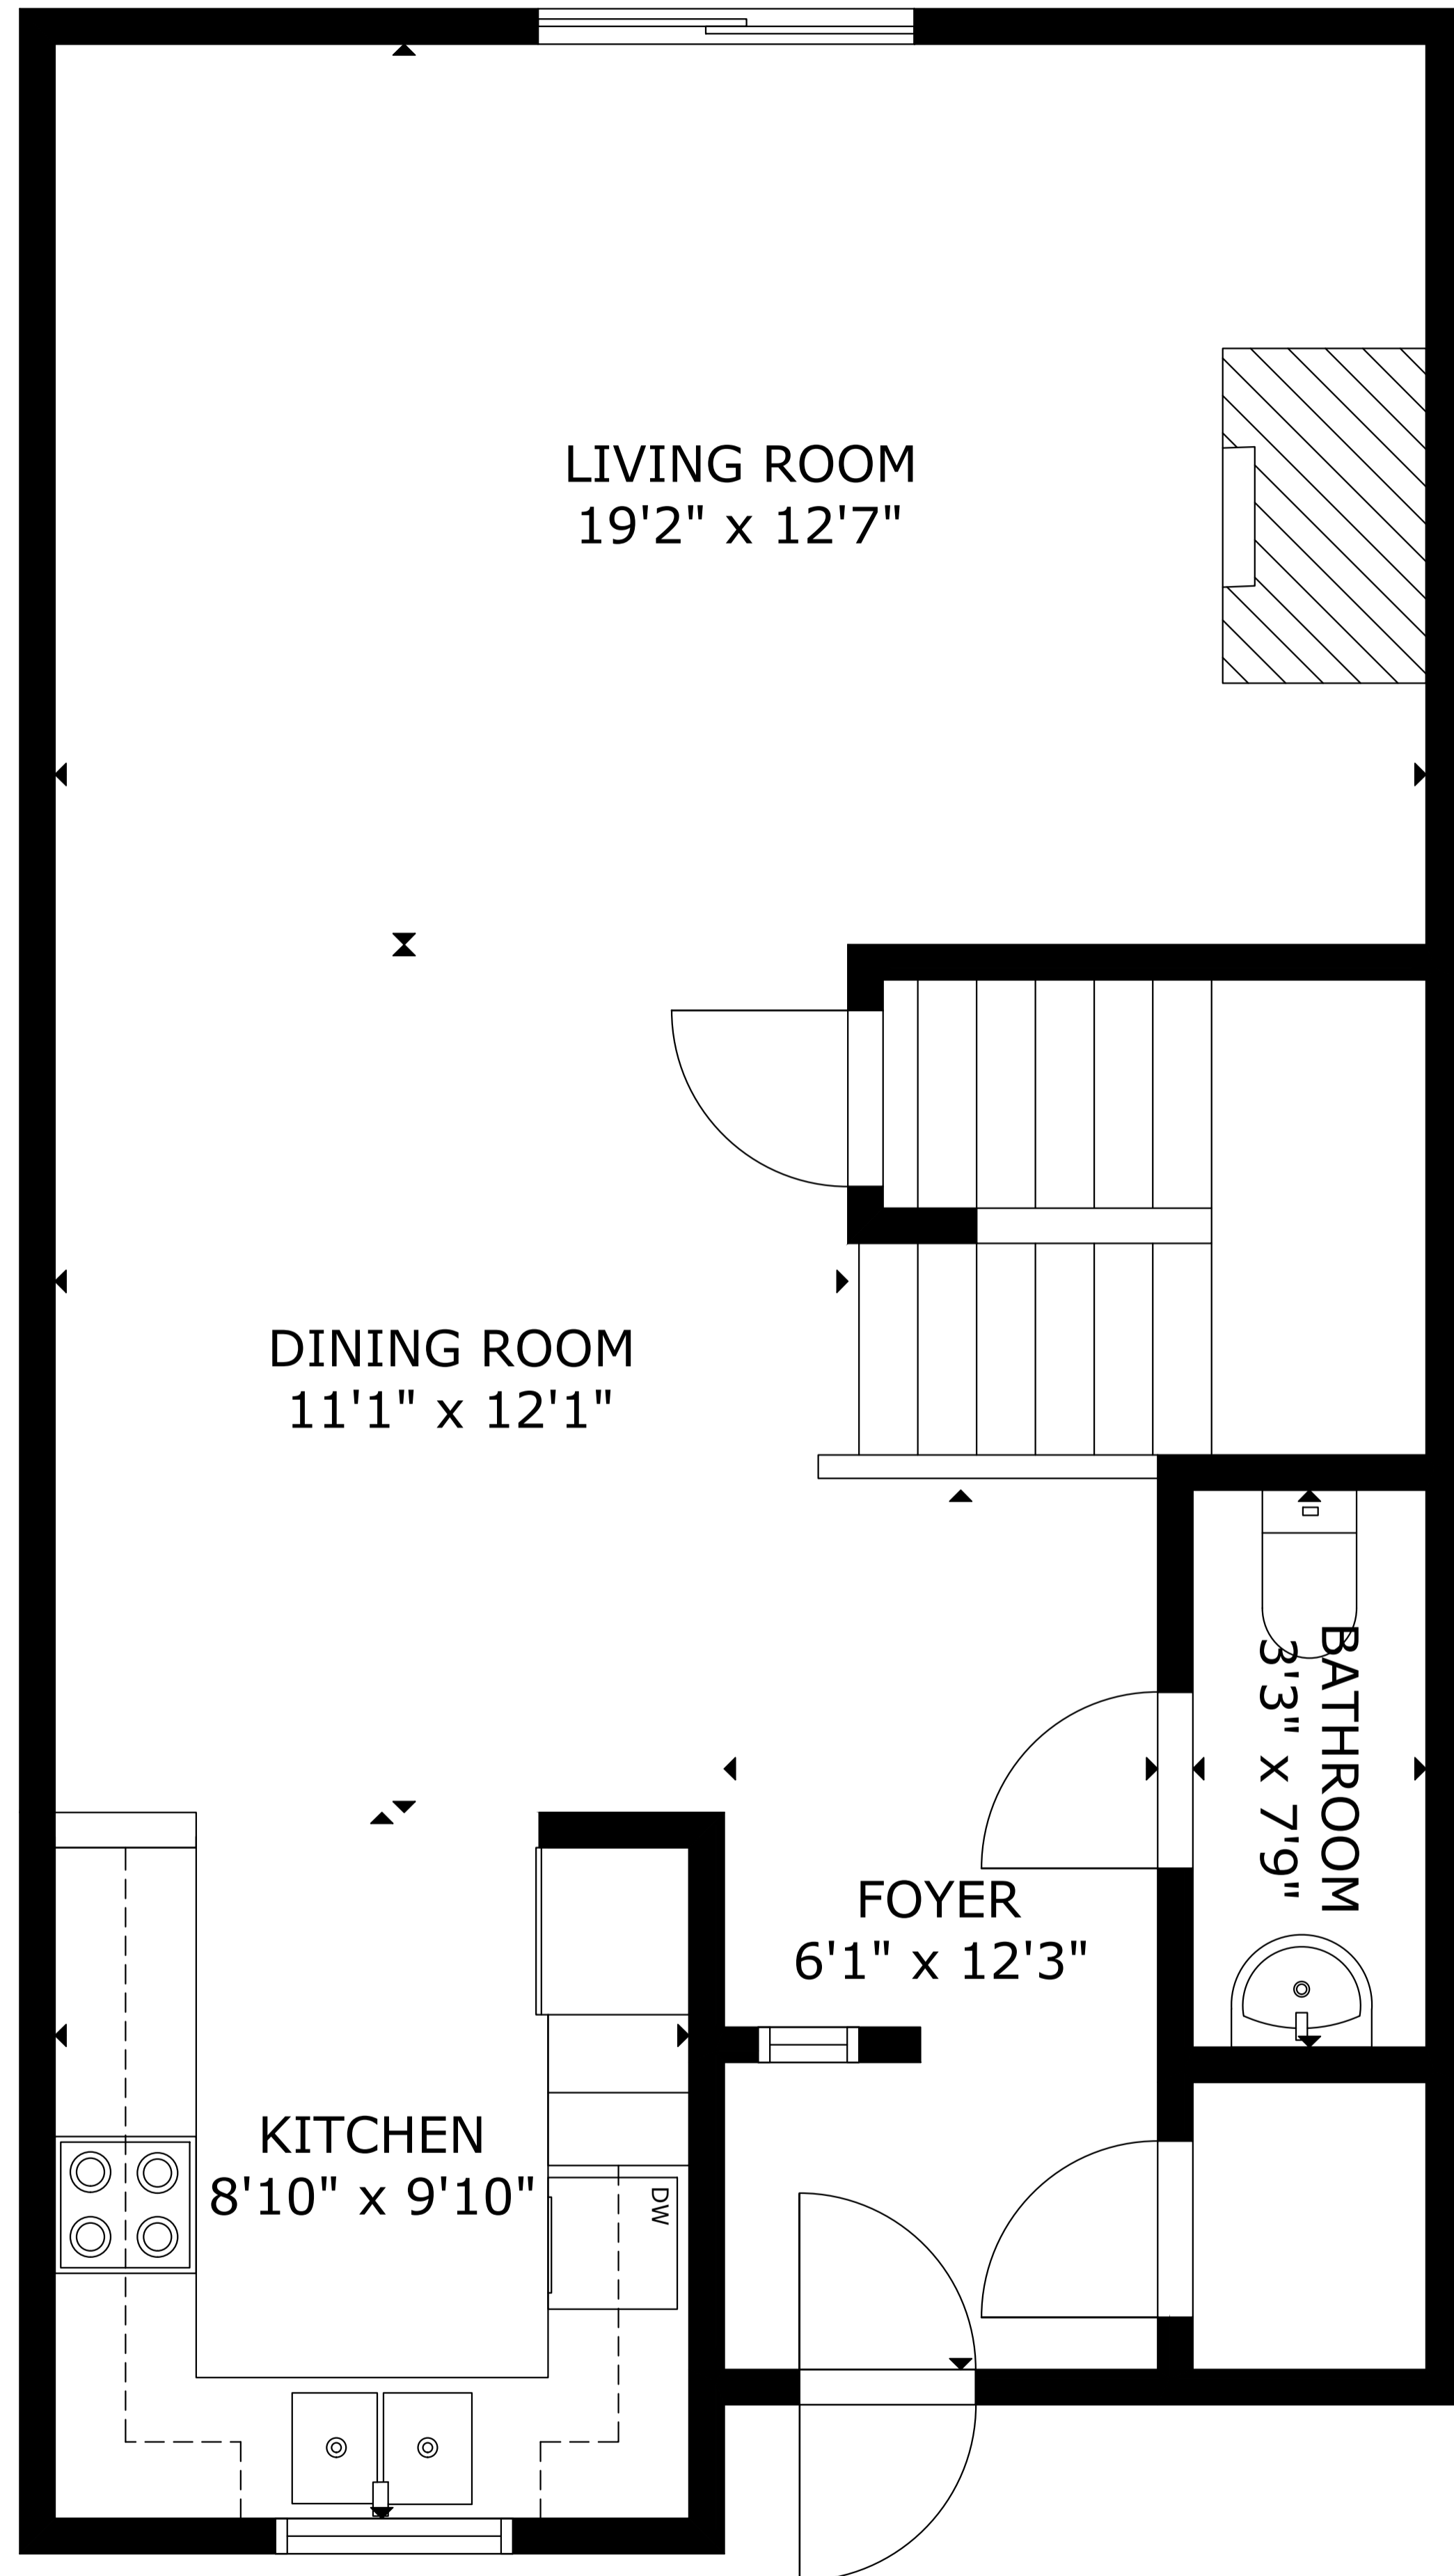

F 39 Shellback Way Mashpee

FLOOR 1

FLOOR 2

FLOOR 3

GROSS INTERNAL AREA
 TOTAL: 1,889 sq.ft
 FLOOR 1: 628 sq.ft, FLOOR 2: 640 sq.ft, FLOOR 3: 621 sq.ft
 SIZE AND DIMENSIONS ARE APPROXIMATE, ACTUAL MAY VARY