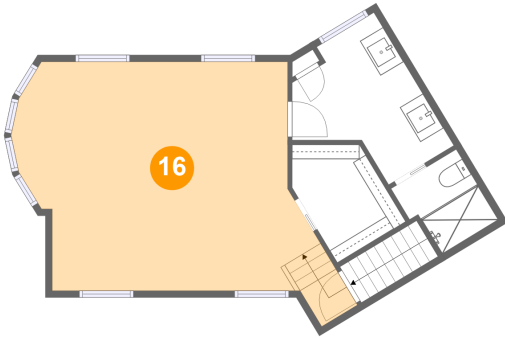

16 Floor 2 - Primary Bedroom

Dimensions: 20'7" x 17'0"
Area: 347 sq. ft
Counted as Living Area:
Yes

Heated: Yes
Finished: Yes
Enclosed: Yes
Contiguous:
Yes
Permitted: Yes
Wet Space: No
Addition: No
Conversion: No