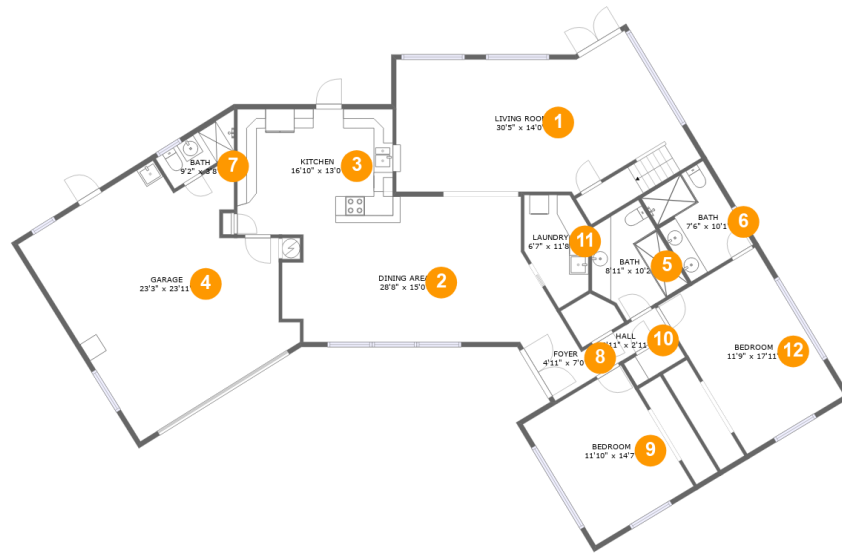

111 Driftwood Lane, Harbor Bluffs, Belleair Bluffs, Pinellas County, Florida, United States,

Room Dimensions

Floor 1

Total sqft: 2428

Living area: 1871

#	Room name	Dimensions	Area (sqft)	Counted as Living Area
1	Living Room	30'5" x 14'0"	411 sq. ft	Yes
2	Dining Area	28'8" x 15'0"	331 sq. ft	Yes
3	Kitchen	16'10" x 13'0"	212 sq. ft	Yes
4	Garage	23'3" x 23'11"	482 sq. ft	No
5	Bath	8'11" x 10'2"	76 sq. ft	Yes
6	Bath	7'6" x 10'1"	75 sq. ft	Yes
7	Bath	9'2" x 3'8"	31 sq. ft	No
8	Foyer	4'11" x 7'0"	35 sq. ft	Yes
9	Bedroom	11'10" x 14'7"	173 sq. ft	Yes
10	Hall	8'11" x 2'11"	26 sq. ft	Yes
11	Laundry	6'7" x 11'8"	61 sq. ft	Yes
12	Bedroom	11'9" x 17'11"	191 sq. ft	Yes

Scan captured on Sat, 05 Oct 2024 20:59:36 GMT

Information is calculated by CubiCasa technology; deemed highly reliable but not guaranteed.