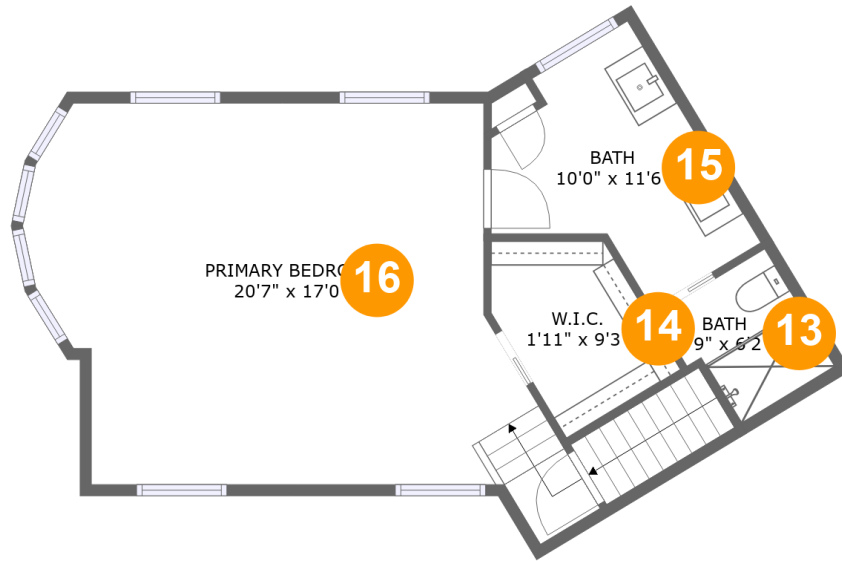

111 Driftwood Lane, Harbor Bluffs, Belleair Bluffs, Pinellas County, Florida, United States,

Room Dimensions

Floor 2

Total sqft: 599

Living area: 599

#	Room name	Dimensions	Area (sqft)	Counted as Living Area
13	Bath	5'9" x 6'2"	32 sq. ft	Yes
14	W.i.c.	1'11" x 9'3"	47 sq. ft	Yes
15	Bath	10'0" x 11'6"	83 sq. ft	Yes
16	Primary Bedroom	20'7" x 17'0"	347 sq. ft	Yes