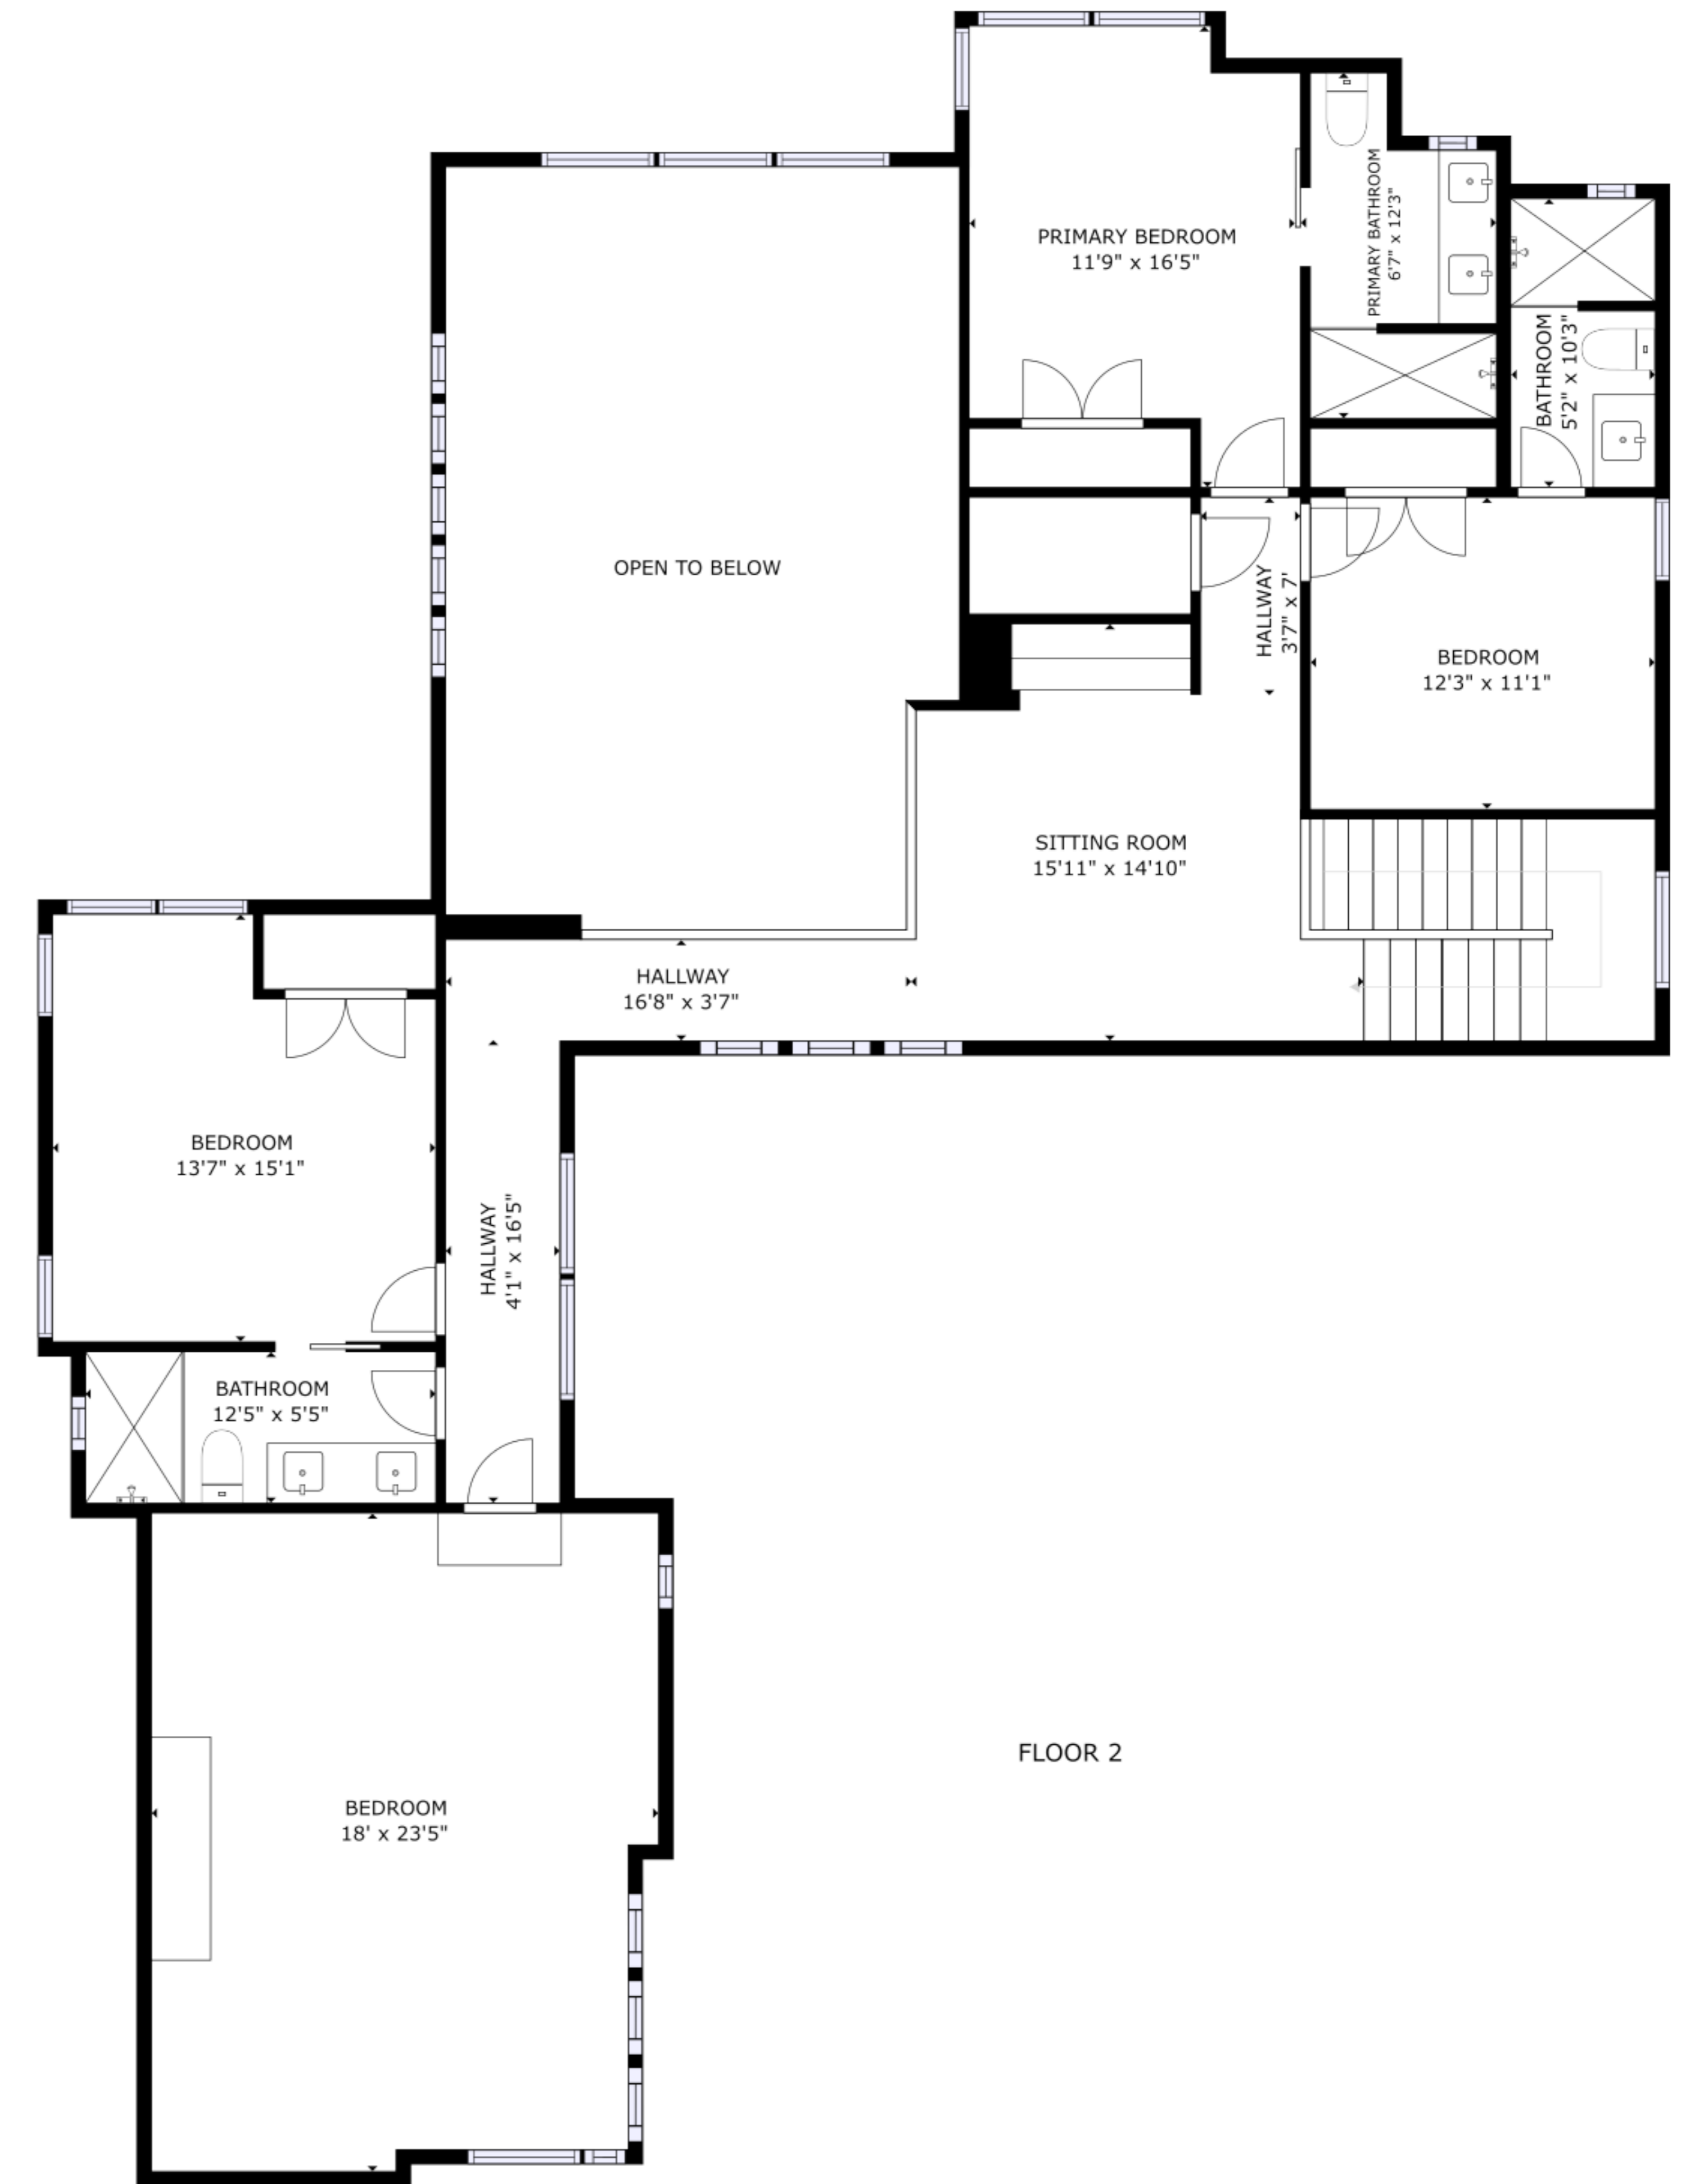

FLOOR 1

FLOOR 2

GROSS INTERNAL AREA  
 FLOOR 1: 2344 sq ft, FLOOR 2: 1653 sq ft  
 TOTAL: 3997 sq ft  
 SIZES AND DIMENSIONS ARE APPROXIMATE, ACTUAL MAY VARY.