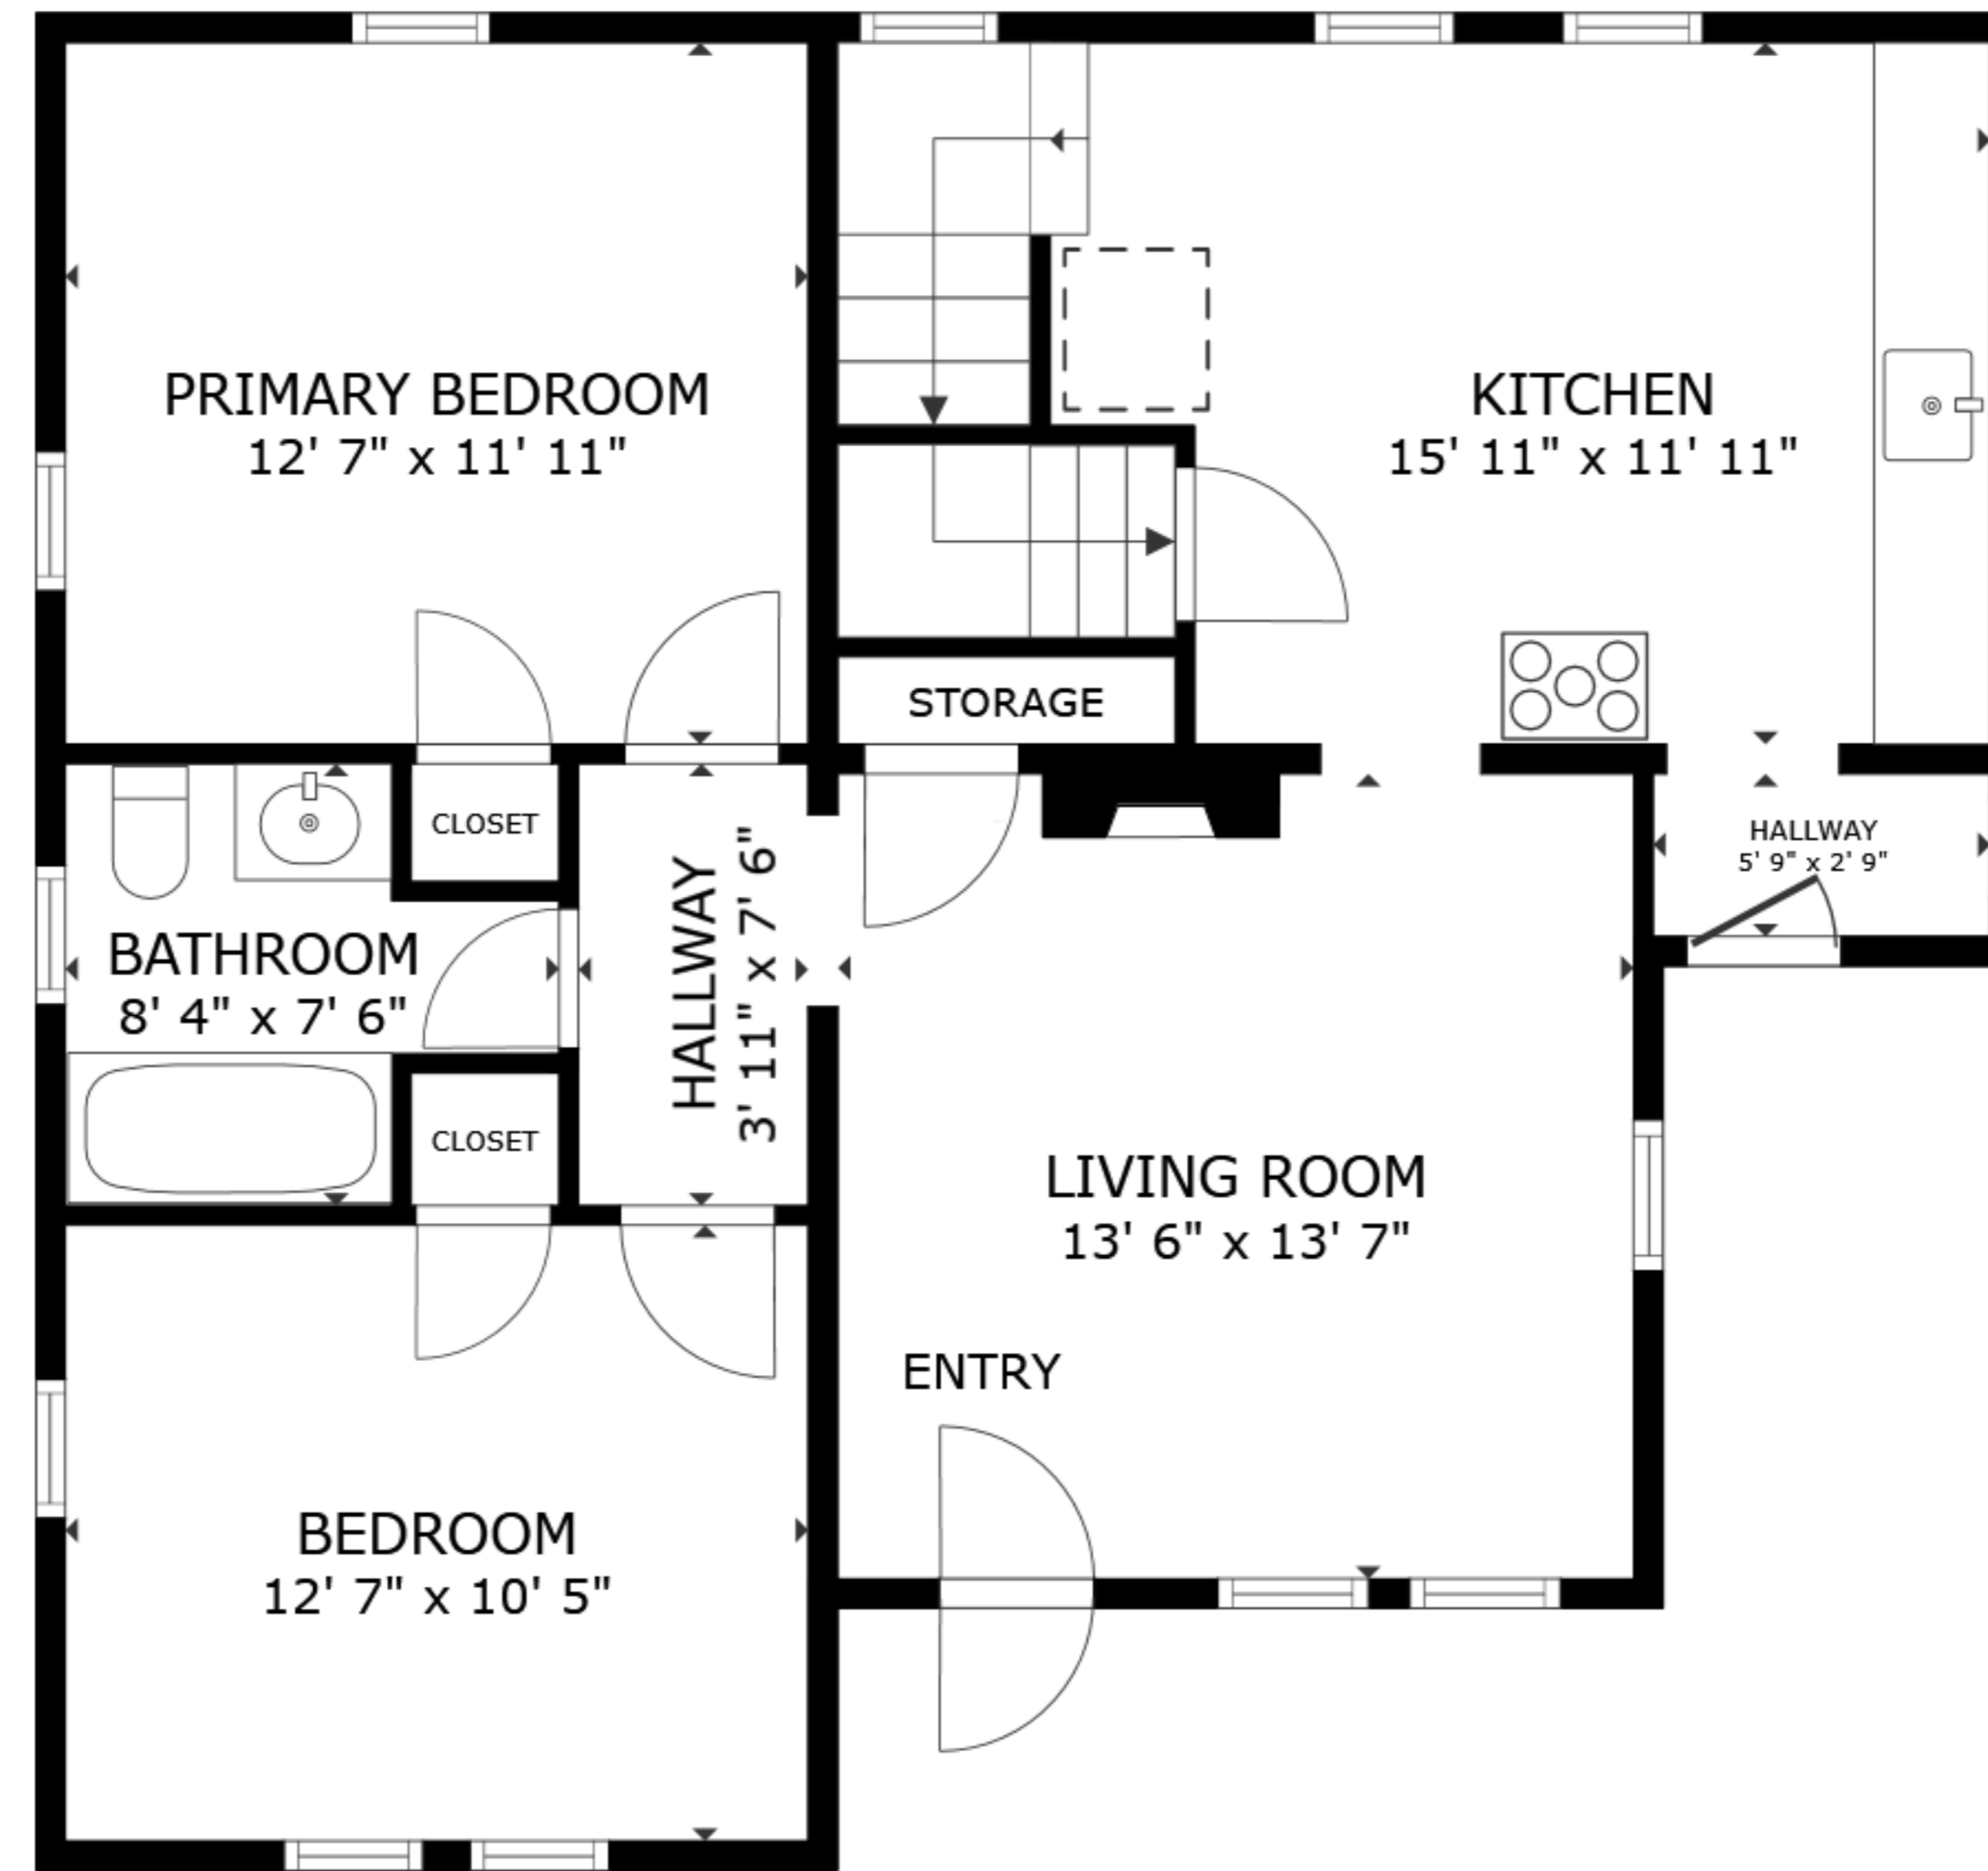

FLOOR 1

FLOOR 2

FLOOR 3

GROSS INTERNAL AREA
 FLOOR 1 685 sq.ft. FLOOR 2 837 sq.ft. FLOOR 3 202 sq.ft.
 EXCLUDED AREAS : REDUCED HEADROOM 109 sq.ft.
 TOTAL : 1,725 sq.ft.

SIZES AND DIMENSIONS ARE APPROXIMATE, ACTUAL MAY VARY.