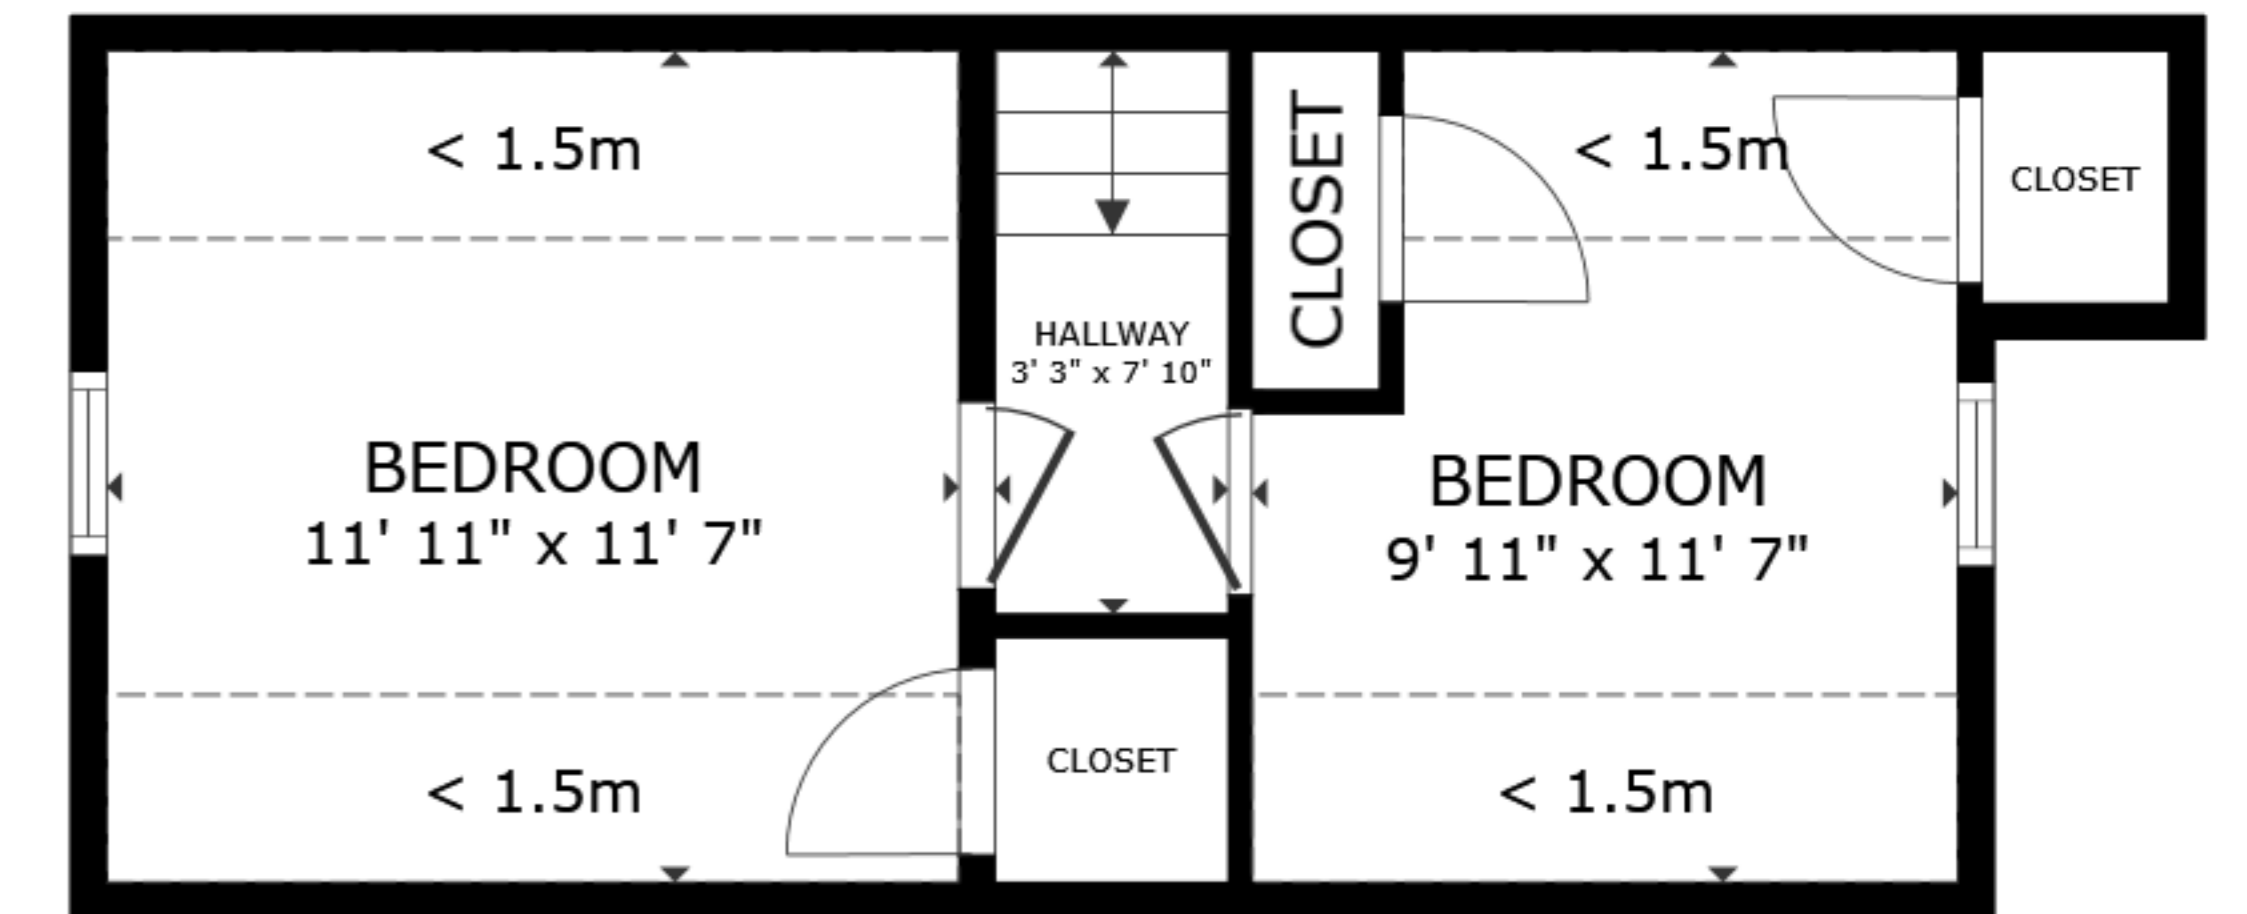

FLOOR 1

FLOOR 2

FLOOR 3

GROSS INTERNAL AREA
 FLOOR 1 685 sq.ft. FLOOR 2 837 sq.ft. FLOOR 3 202 sq.ft.
 EXCLUDED AREAS : REDUCED HEADROOM 109 sq.ft.
 TOTAL : 1,725 sq.ft.

SIZES AND DIMENSIONS ARE APPROXIMATE, ACTUAL MAY VARY.