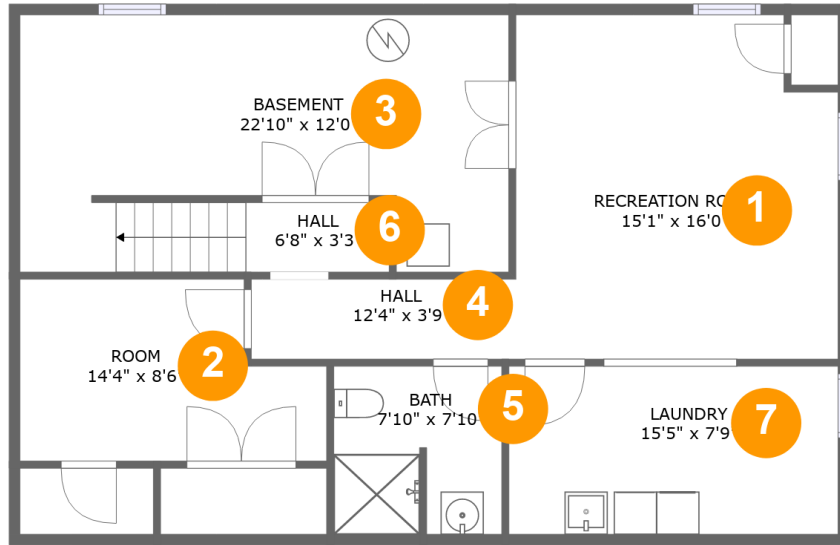

 **2** Floors

 **1,593** Gross living area sqft

 **2,016** Total sqft

44 East Locust Lane, Oxford Township, New Oxford, Adams County, Pennsylvania, United States, 17350

Room dimensions

Floor 1

Total sqft: 990 Living area: 567

#		Dimensions	sqft	Counted as living area
1	Recreation Room	15'1" x 16'0"	235 sq. ft	Yes
2	Room	14'4" x 8'6"	106 sq. ft	Yes
3	Basement	22'10" x 12'0"	247 sq. ft	No
4	Hall	12'4" x 3'9"	46 sq. ft	Yes
5	Bath	7'10" x 7'10"	60 sq. ft	Yes
6	Hall	6'8" x 3'3"	22 sq. ft	Yes
7	Laundry	15'5" x 7'9"	121 sq. ft	No

Dimensions: 11'8" x 3'2"
Area: 37 sq. ft
Counted as living area: Yes

Heated: Yes
Finished: Yes
Enclosed: Yes
Contiguous: Yes
Permitted: Yes
Wet space: No
Addition: No
Conversion: No

**44 East Locust Lane, Oxford Township, New Oxford,
Adams County, Pennsylvania, United States, 17350**

**44 East Locust Lane, Oxford Township, New Oxford,
Adams County, Pennsylvania, United States, 17350**

15 Floor 2 - Bedroom

Dimensions: 9'4" x 11'11"
Area: 111 sq. ft
Counted as living area: Yes

Heated: Yes
Finished: Yes
Enclosed: Yes
Contiguous: Yes
Permitted: Yes
Wet space: No
Addition: No
Conversion: No