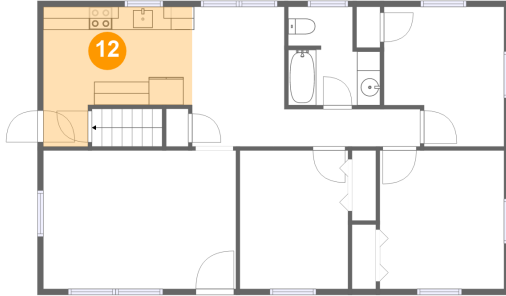

**44 East Locust Lane, Oxford Township, New Oxford,
Adams County, Pennsylvania, United States, 17350**

12 Floor 2 - Kitchen

Dimensions: 12'10" x 12'0"
Area: 122 sq. ft
Counted as living area: Yes

Heated: Yes
Finished: Yes
Enclosed: Yes
Contiguous: Yes
Permitted: Yes
Wet space: No
Addition: No
Conversion: No