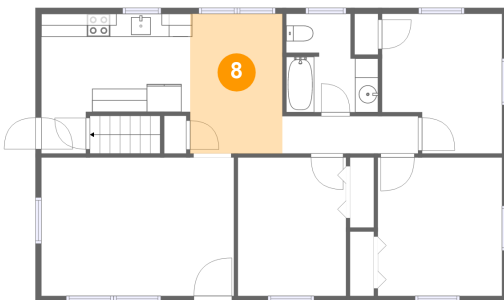

6 Floor 1 - Hall

Dimensions: 6'8" x 3'3"
Area: 22 sq. ft
Counted as living area: Yes

Heated: Yes
Finished: Yes
Enclosed: Yes
Contiguous: Yes
Permitted: Yes
Wet space: No
Addition: No
Conversion: No

7 Floor 1 - Laundry

Dimensions: 15'5" x 7'9"
Area: 121 sq. ft
Counted as living area: No

Heated: Yes
Finished: No
Enclosed: Yes
Contiguous: Yes
Permitted: Yes
Wet space: No
Addition: No
Conversion: No

8 Floor 2 - Dining Area

Dimensions: 7'11" x 12'0"
Area: 95 sq. ft
Counted as living area: Yes

Heated: Yes
Finished: Yes
Enclosed: Yes
Contiguous: Yes
Permitted: Yes
Wet space: No
Addition: No
Conversion: No

**44 East Locust Lane, Oxford Township, New Oxford,
Adams County, Pennsylvania, United States, 17350**