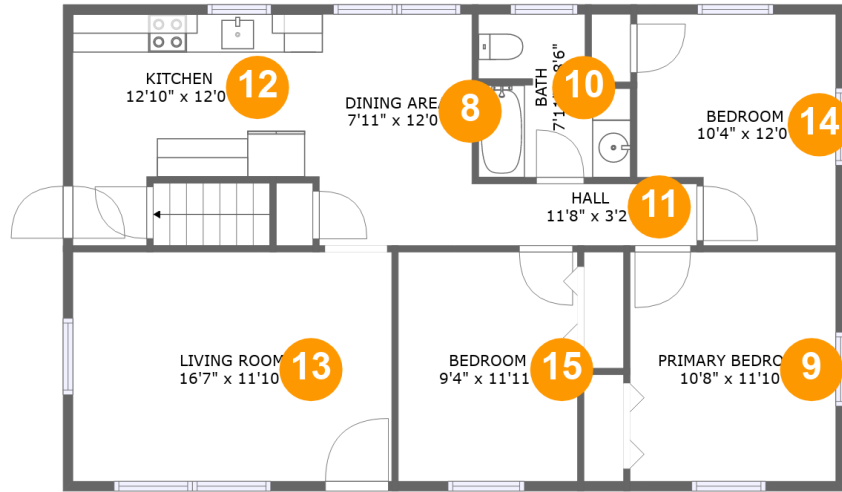

44 East Locust Lane, Oxford Township, New Oxford, Adams County, Pennsylvania, United States, 17350

Room dimensions

Floor 2

Total sqft: 1026 Living area: 1026

#		Dimensions	sqft	Counted as living area
8	Dining Area	7'11" x 12'0"	95 sq. ft	Yes
9	Primary Bedroom	10'8" x 11'10"	127 sq. ft	Yes
10	Bath	7'11" x 8'6"	57 sq. ft	Yes
11	Hall	11'8" x 3'2"	37 sq. ft	Yes
12	Kitchen	12'10" x 12'0"	122 sq. ft	Yes
13	Living Room	16'7" x 11'10"	197 sq. ft	Yes
14	Bedroom	10'4" x 12'0"	112 sq. ft	Yes
15	Bedroom	9'4" x 11'11"	111 sq. ft	Yes