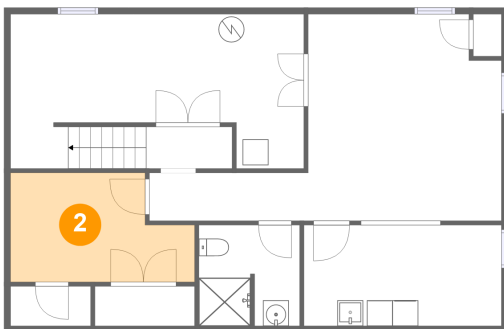

44 East Locust Lane, Oxford Township, New Oxford, Adams County, Pennsylvania, United States, 17350

1 Floor 1 - Recreation Room

Dimensions: 15'1" x 16'0"
Area: 235 sq. ft
Counted as living area: Yes

Heated: Yes
Finished: Yes
Enclosed: Yes
Contiguous: Yes
Permitted: Yes
Wet space: No
Addition: No
Conversion: No

2 Floor 1 - Room

Dimensions: 14'4" x 8'6"
Area: 106 sq. ft
Counted as living area: Yes

Heated: Yes
Finished: Yes
Enclosed: Yes
Contiguous: Yes
Permitted: Yes
Wet space: No
Addition: No
Conversion: No

44 East Locust Lane, Oxford Township, New Oxford, Adams County, Pennsylvania, United States, 17350