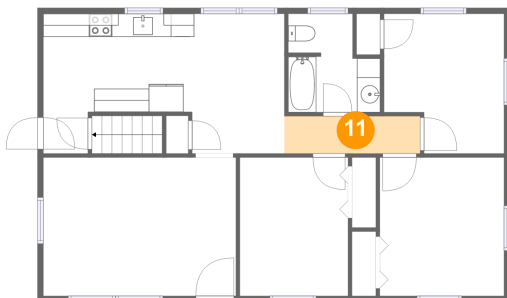

Dimensions: 7'11" x 12'0"
Area: 95 sq. ft
Counted as living area: Yes

Heated: Yes
Finished: Yes
Enclosed: Yes
Contiguous: Yes
Permitted: Yes
Wet space: No
Addition: No
Conversion: No

**44 East Locust Lane, Oxford Township, New Oxford,
Adams County, Pennsylvania, United States, 17350**

9 Floor 2 - Primary Bedroom

Dimensions: 10'8" x 11'10"
Area: 127 sq. ft
Counted as living area: Yes

Heated: Yes
Finished: Yes
Enclosed: Yes
Contiguous: Yes
Permitted: Yes
Wet space: No
Addition: No
Conversion: No

Dimensions: 11'8" x 3'2"
Area: 37 sq. ft
Counted as living area: Yes

Heated: Yes
Finished: Yes
Enclosed: Yes
Contiguous: Yes
Permitted: Yes
Wet space: No
Addition: No
Conversion: No

**44 East Locust Lane, Oxford Township, New Oxford,
Adams County, Pennsylvania, United States, 17350**