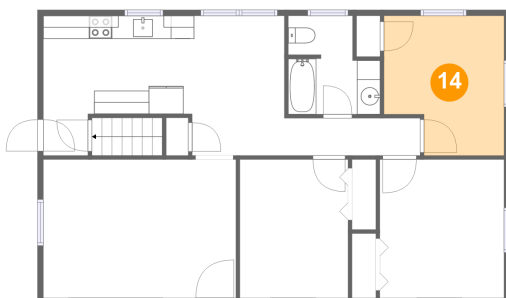

14 Floor 2 - Bedroom

Dimensions: 10'4" x 12'0"
Area: 112 sq. ft
Counted as living area: Yes

Heated: Yes
Finished: Yes
Enclosed: Yes
Contiguous: Yes
Permitted: Yes
Wet space: No
Addition: No
Conversion: No