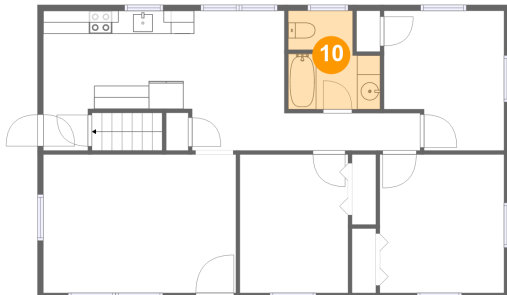

10 Floor 2 - Bath

Dimensions: 7'11" x 8'6"
Area: 57 sq. ft
Counted as living area: Yes

Heated: Yes
Finished: Yes
Enclosed: Yes
Contiguous: Yes
Permitted: Yes
Wet space: Yes
Addition: No
Conversion: No