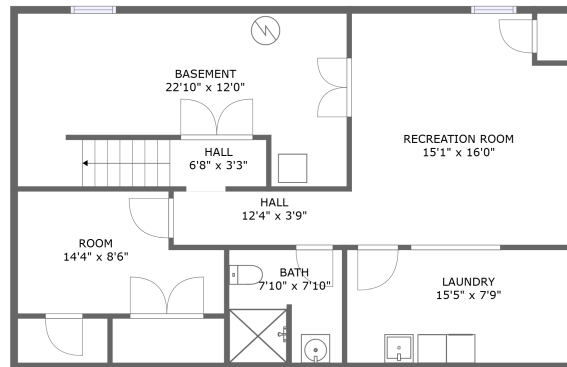

FLOOR 1

Property summary

0 Garages

3 Bedrooms

2 Bathrooms

0 Half baths

2 Floors

1,593 Gross living area sqft

2,016 Total sqft