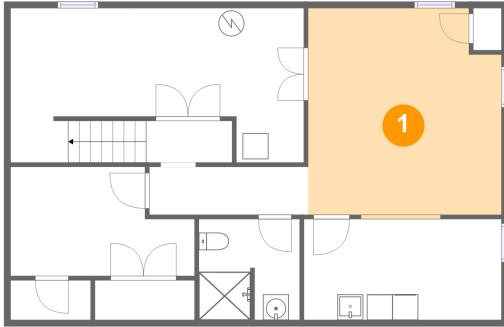

44 East Locust Lane, Oxford Township, New Oxford, Adams County, Pennsylvania, United States, 17350

Room dimensions

Floor 2

Total sqft: 1026 Living area: 1026

#		Dimensions	sqft	Counted as living area
8	Dining Area	7'11" x 12'0"	95 sq. ft	Yes
9	Primary Bedroom	10'8" x 11'10"	127 sq. ft	Yes
10	Bath	7'11" x 8'6"	57 sq. ft	Yes
11	Hall	11'8" x 3'2"	37 sq. ft	Yes
12	Kitchen	12'10" x 12'0"	122 sq. ft	Yes
13	Living Room	16'7" x 11'10"	197 sq. ft	Yes
14	Bedroom	10'4" x 12'0"	112 sq. ft	Yes
15	Bedroom	9'4" x 11'11"	111 sq. ft	Yes

44 East Locust Lane, Oxford Township, New Oxford, Adams County, Pennsylvania, United States, 17350

1 Floor 1 - Recreation Room

Dimensions: 15'1" x 16'0"
Area: 235 sq. ft
Counted as living area: Yes

Heated: Yes
Finished: Yes
Enclosed: Yes
Contiguous: Yes
Permitted: Yes
Wet space: No
Addition: No
Conversion: No

2 Floor 1 - Room

Dimensions: 14'4" x 8'6"
Area: 106 sq. ft
Counted as living area: Yes

Heated: Yes
Finished: Yes
Enclosed: Yes
Contiguous: Yes
Permitted: Yes
Wet space: No
Addition: No
Conversion: No

44 East Locust Lane, Oxford Township, New Oxford, Adams County, Pennsylvania, United States, 17350