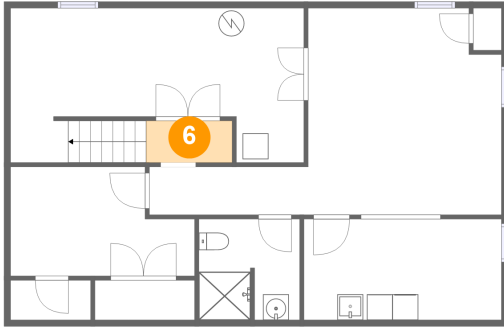

**44 East Locust Lane, Oxford Township, New Oxford,
Adams County, Pennsylvania, United States, 17350**

6 Floor 1 - Hall

Dimensions: 6'8" x 3'3"
Area: 22 sq. ft
Counted as living area: Yes

Heated: Yes
Finished: Yes
Enclosed: Yes
Contiguous: Yes
Permitted: Yes
Wet space: No
Addition: No
Conversion: No