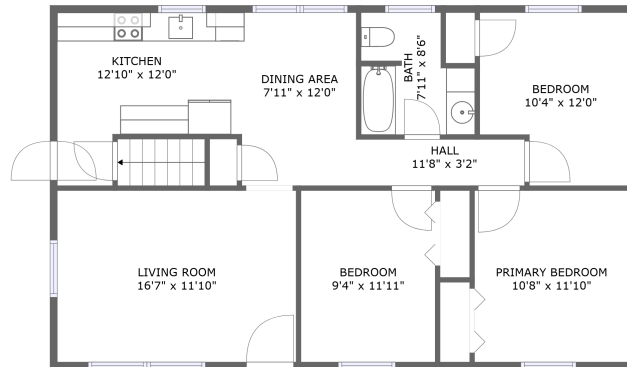

44 East Locust Lane, Oxford Township, New Oxford, Adams County, Pennsylvania, United States, 17350

FLOOR 2