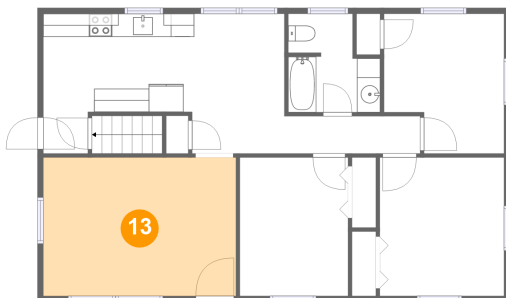

13 Floor 2 - Living Room

Dimensions: 16'7" x 11'10"
Area: 197 sq. ft
Counted as living area: Yes

Heated: Yes
Finished: Yes
Enclosed: Yes
Contiguous: Yes
Permitted: Yes
Wet space: No
Addition: No
Conversion: No