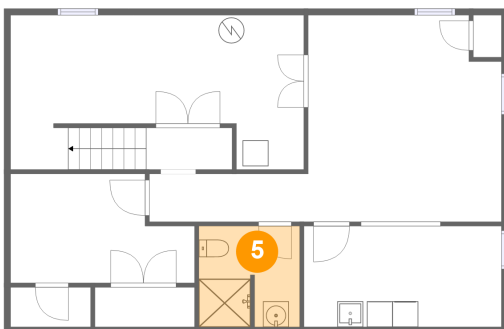

3 Floor 1 - Basement

Dimensions: 22'10" x 12'0"
Area: 247 sq. ft
Counted as living area: No

Heated: Yes
Finished: No
Enclosed: Yes
Contiguous: Yes
Permitted: Yes
Wet space: No
Addition: No
Conversion: No

4 Floor 1 - Hall

Dimensions: 12'4" x 3'9"
Area: 46 sq. ft
Counted as living area: Yes

Heated: Yes
Finished: Yes
Enclosed: Yes
Contiguous: Yes
Permitted: Yes
Wet space: No
Addition: No
Conversion: No

5 Floor 1 - Bath

Dimensions: 7'10" x 7'10"
Area: 60 sq. ft
Counted as living area: Yes

Heated: Yes
Finished: Yes
Enclosed: Yes
Contiguous: Yes
Permitted: Yes
Wet space: Yes
Addition: No
Conversion: No

**44 East Locust Lane, Oxford Township, New Oxford,
Adams County, Pennsylvania, United States, 17350**