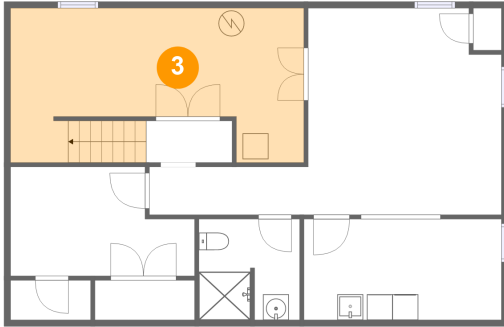

2 Floor 1 - Room

Dimensions: 14'4" x 8'6"
Area: 106 sq. ft
Counted as living area: Yes

Heated: Yes
Finished: Yes
Enclosed: Yes
Contiguous: Yes
Permitted: Yes
Wet space: No
Addition: No
Conversion: No

44 East Locust Lane, Oxford Township, New Oxford, Adams County, Pennsylvania, United States, 17350

3 Floor 1 - Basement

Dimensions: 22'10" x 12'0"
Area: 247 sq. ft
Counted as living area: No

Heated: Yes
Finished: No
Enclosed: Yes
Contiguous: Yes
Permitted: Yes
Wet space: No
Addition: No
Conversion: No