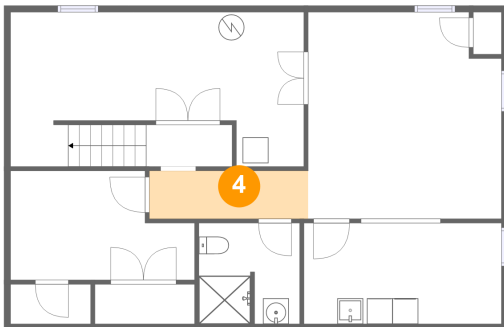

4 Floor 1 - Hall

Dimensions: 12'4" x 3'9"
Area: 46 sq. ft
Counted as living area: Yes

Heated: Yes
Finished: Yes
Enclosed: Yes
Contiguous: Yes
Permitted: Yes
Wet space: No
Addition: No
Conversion: No