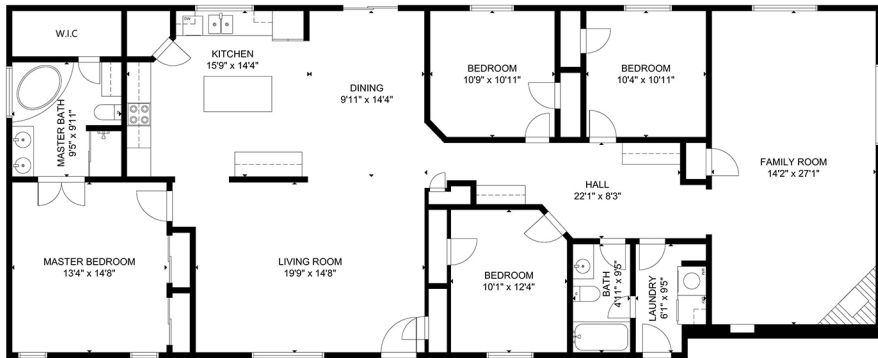

1186 Palisades Pl

Victor, MT 59875

4

2

2280

BEDROOMS BATHROOMS TOTAL SQ.FT.