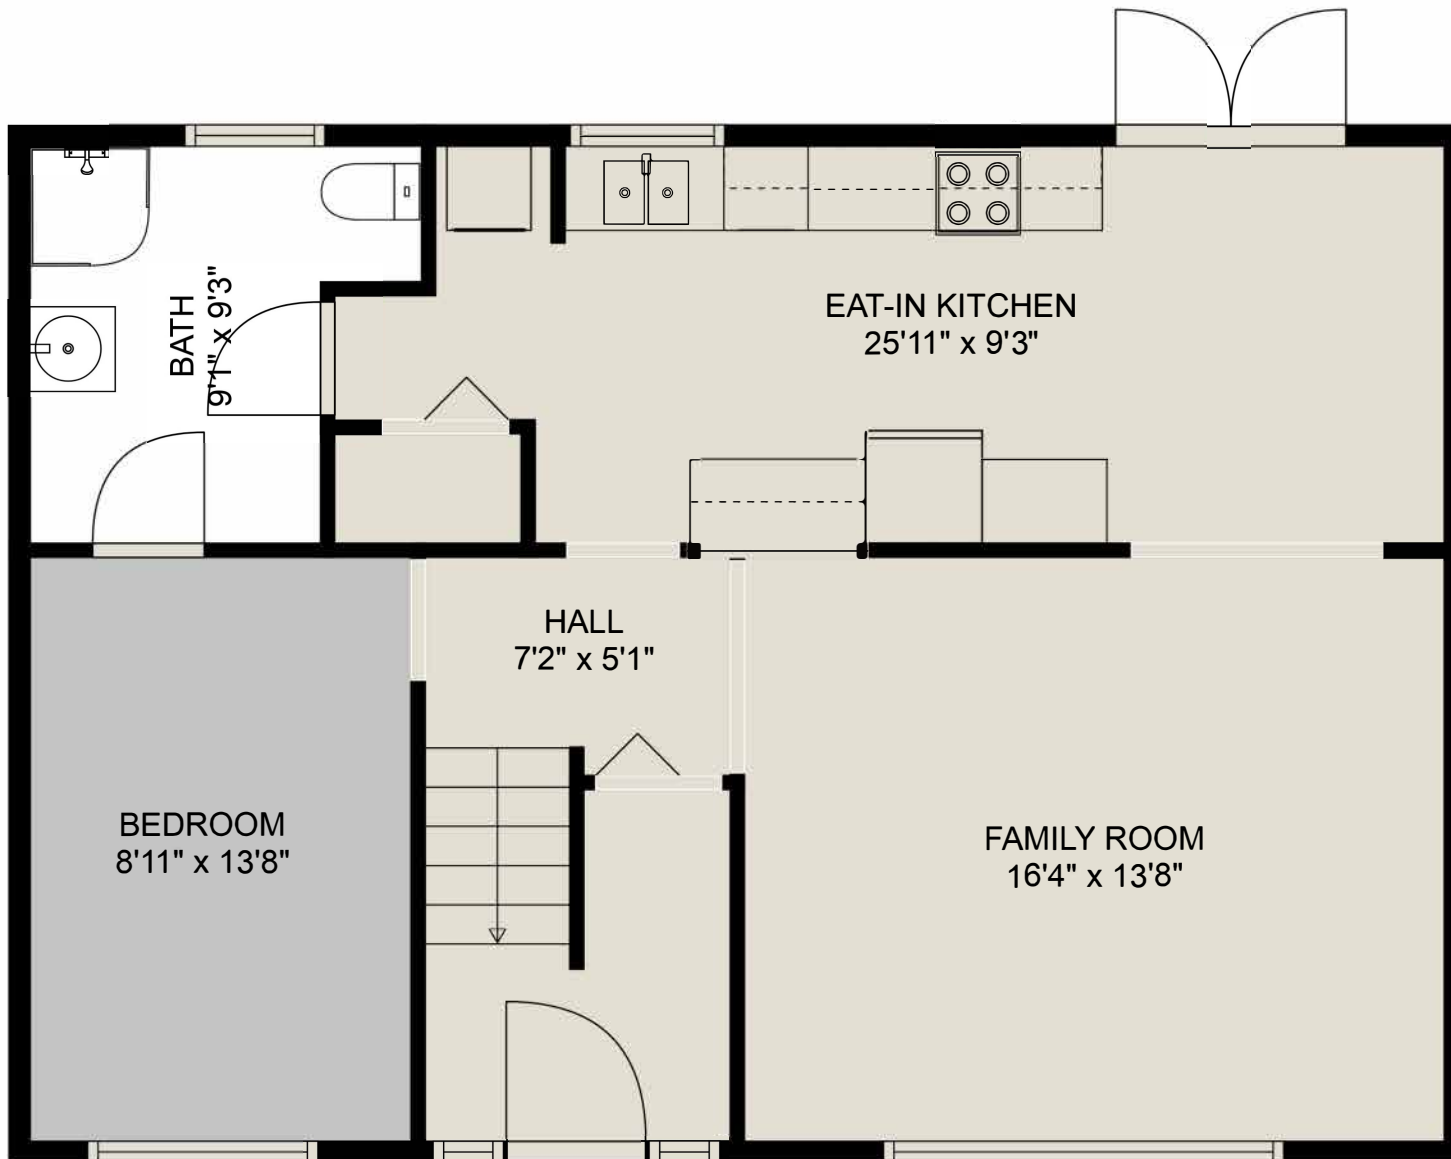

FLOOR 2

FLOOR 1

Estimated areas

Floor 1: 826 sq. ft

Floor 2: 1181 sq. ft

Total: 2007 sq. ft

Sizes and dimensions are approximate. Actual may vary. E&O insured.

CENTURY 21

Estimated areas

Floor 1: 826 sq. ft

Floor 2: 1181 sq. ft

Total: 2007 sq. ft

Sizes and dimensions are approximate. Actual may vary. E&O insured.

CENTURY 21

Estimated areas

Floor 1: 826 sq. ft

Floor 2: 1181 sq. ft

Total: 2007 sq. ft

Sizes and dimensions are approximate. Actual may vary. E&O insured.