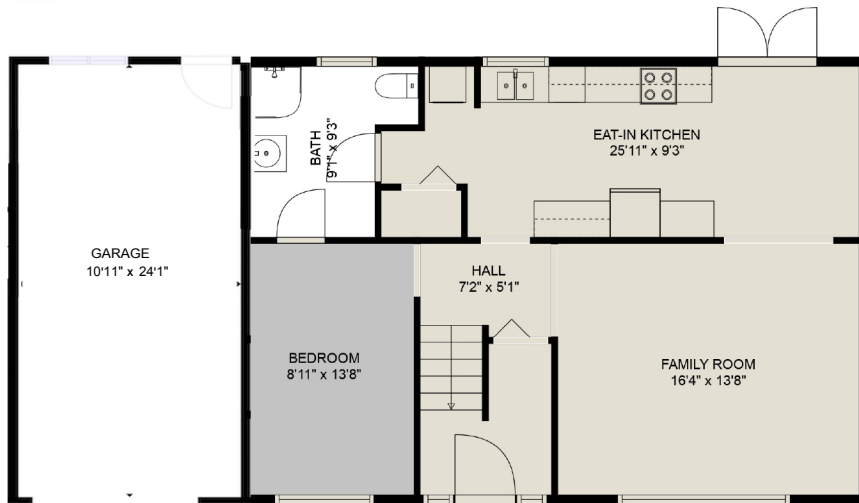

FLOOR 2

FLOOR 1

Estimated areas

Floor 1: 826 sq. ft

Floor 2: 1181 sq. ft

Total: 2007 sq. ft

Sizes and dimensions are approximate. Actual may vary. E&O insured.

CENTURY 21

Estimated areas

Floor 1: 826 sq. ft

Floor 2: 1181 sq. ft

Total: 2007 sq. ft

Sizes and dimensions are approximate. Actual may vary. E&O insured.

CENTURY 21

Estimated areas

Floor 1: 826 sq. ft

Floor 2: 1181 sq. ft

Total: 2007 sq. ft

Sizes and dimensions are approximate. Actual may vary. E&O insured.