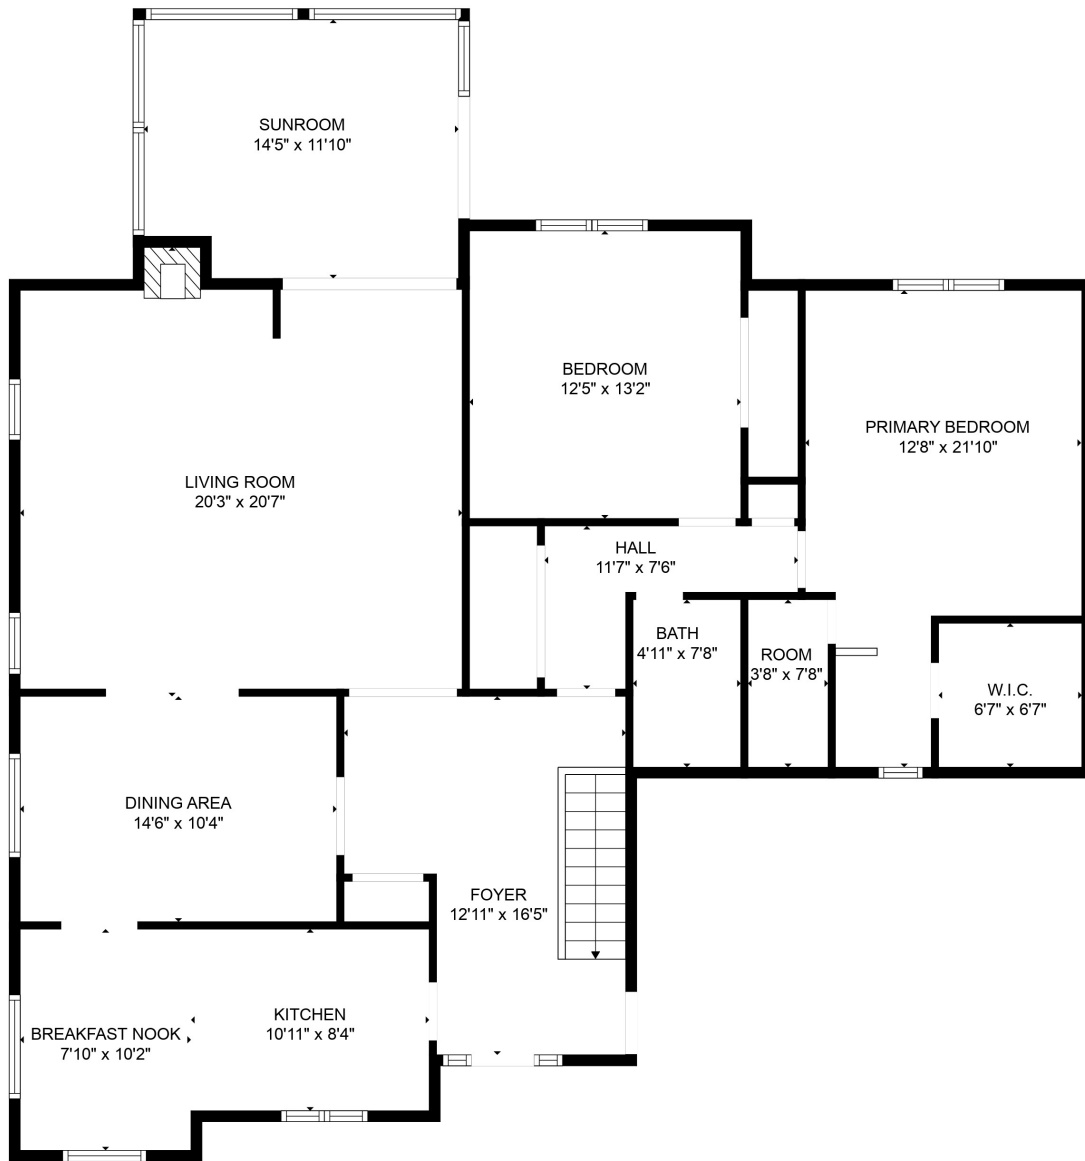

FLOOR 1

FLOOR 2

Total scanned area: 3245 sq. ft

Total scanned area: 3245 sq. ft

MEASUREMENTS ARE CALCULATED BY CUBICASA TECHNOLOGY. DEEMED HIGHLY RELIABLE BUT NOT GUARANTEED.

Total scanned area: 3245 sq. ft

MEASUREMENTS ARE CALCULATED BY CUBICASA TECHNOLOGY. DEEMED HIGHLY RELIABLE BUT NOT GUARANTEED.