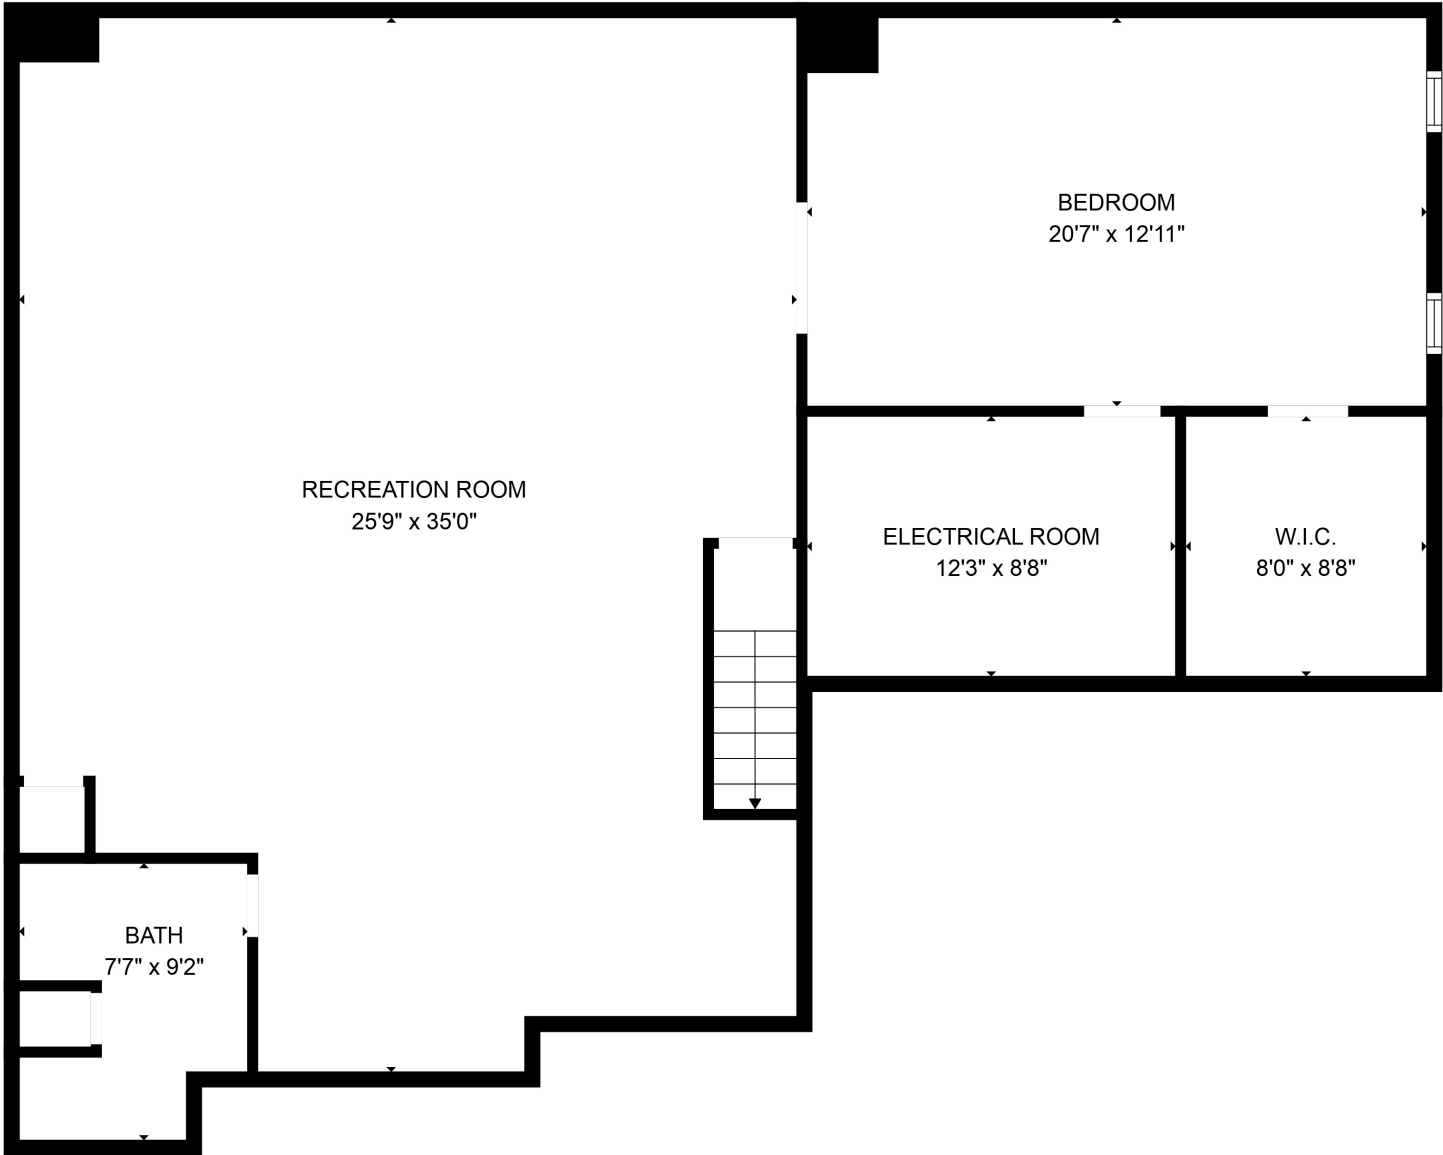

FLOOR 1

FLOOR 2

Total scanned area: 3245 sq. ft

Total scanned area: 3245 sq. ft

MEASUREMENTS ARE CALCULATED BY CUBICASA TECHNOLOGY. DEEMED HIGHLY RELIABLE BUT NOT GUARANTEED.

Total scanned area: 3245 sq. ft