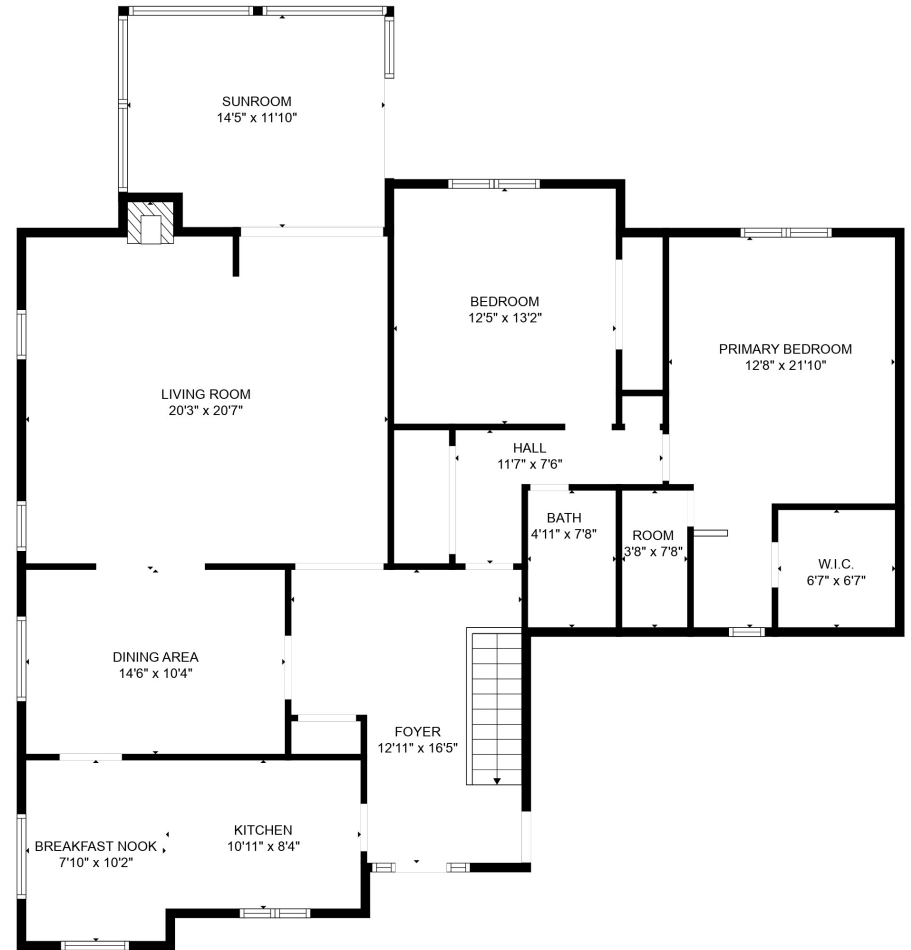

FLOOR 1

FLOOR 2

Total scanned area: 3245 sq. ft

Total scanned area: 3245 sq. ft

MEASUREMENTS ARE CALCULATED BY CUBICASA TECHNOLOGY. DEEMED HIGHLY RELIABLE BUT NOT GUARANTEED.

Total scanned area: 3245 sq. ft

MEASUREMENTS ARE CALCULATED BY CUBICASA TECHNOLOGY. DEEMED HIGHLY RELIABLE BUT NOT GUARANTEED.