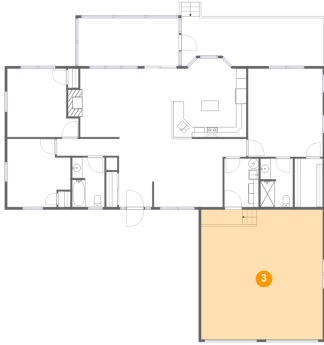

104 Peach Tree Court, Huddleston, Bedford County, Virginia,  
United States, 24104

**1** Floor 1 - Laundry

---

Dimensions: 6'9" x 9'6"  
Area: 64 sq. ft  
Counted as living area: Yes

Heated: Yes  
Finished: Yes  
Enclosed: Yes  
Contiguous: Yes  
Permitted: Yes  
Wet space: No  
Addition: No  
Conversion: No

**2** Floor 1 - Bedroom

---

Dimensions: 12'4" x 13'4"  
Area: 145 sq. ft  
Counted as living area: Yes

Heated: Yes  
Finished: Yes  
Enclosed: Yes  
Contiguous: Yes  
Permitted: Yes  
Wet space: No  
Addition: No  
Conversion: No

104 Peach Tree Court, Huddleston, Bedford County, Virginia,  
United States, 24104

**3** Floor 1 - Garage

Dimensions: 23'9" x 25'5"  
Area: 604 sq. ft  
Counted as living area: No

Heated: No  
Finished: No  
Enclosed: Yes  
Contiguous: Yes  
Permitted: Yes  
Wet space: No  
Addition: No  
Conversion: No