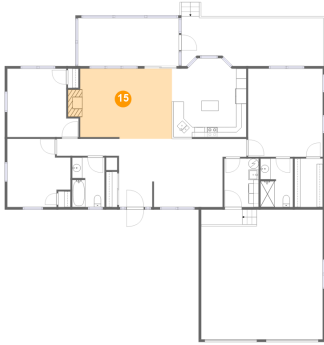

**14** Floor 1 - W.I.C.

Dimensions: 5'6" x 9'6"  
Area: 52 sq. ft  
Counted as living area: Yes

Heated: Yes  
Finished: Yes  
Enclosed: Yes  
Contiguous: Yes  
Permitted: Yes  
Wet space: No  
Addition: No  
Conversion: No

104 Peach Tree Court, Huddleston, Bedford County, Virginia,  
United States, 24104

**15** Floor 1 - Living Room

---

Dimensions: 17'11" x 13'9"  
Area: 257 sq. ft  
Counted as living area: Yes

Heated: Yes  
Finished: Yes  
Enclosed: Yes  
Contiguous: Yes  
Permitted: Yes  
Wet space: No  
Addition: No  
Conversion: No