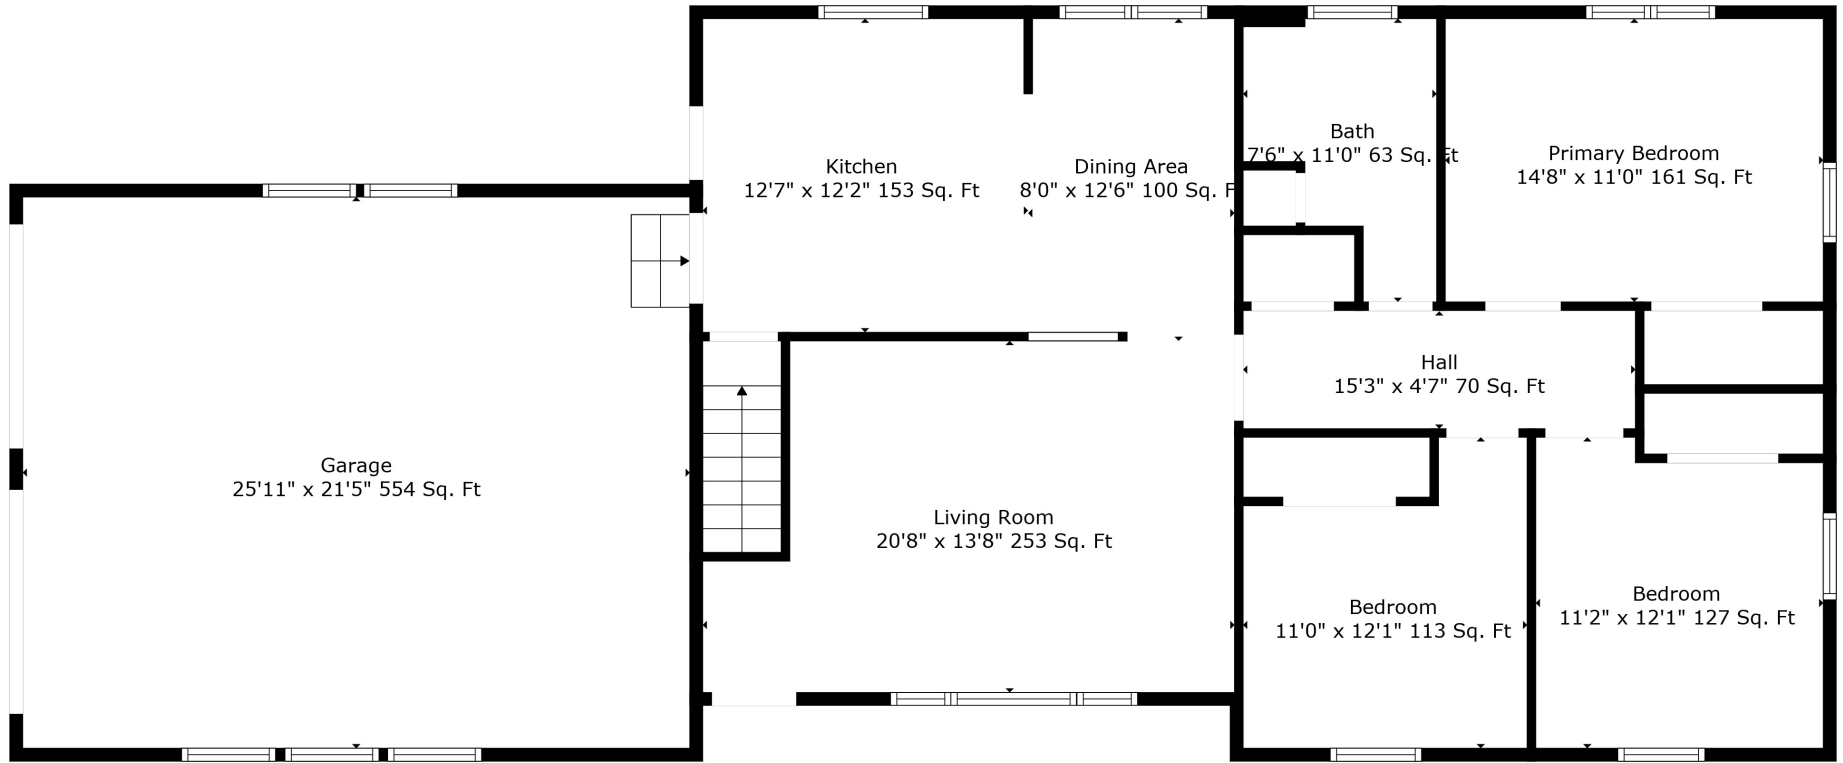

Floor 2

Floor 1

Total scanned area: 3052 sq. ft

Total scanned area: 3052 sq. ft

Measurements Are Calculated By Cubicasa Technology. Deemed Highly Reliable But Not Guaranteed.

Total scanned area: 3052 sq. ft