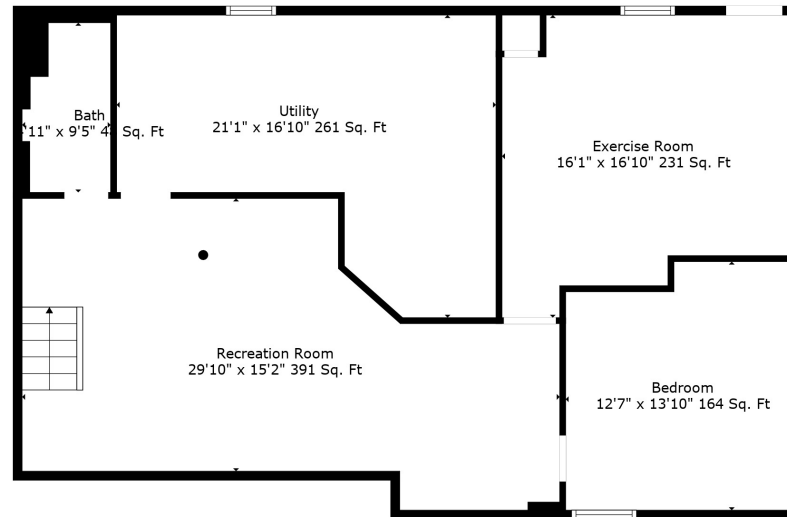

Floor 2

Floor 1

Total scanned area: 3052 sq. ft

Total scanned area: 3052 sq. ft

Measurements Are Calculated By Cubicasa Technology. Deemed Highly Reliable But Not Guaranteed.

Total scanned area: 3052 sq. ft