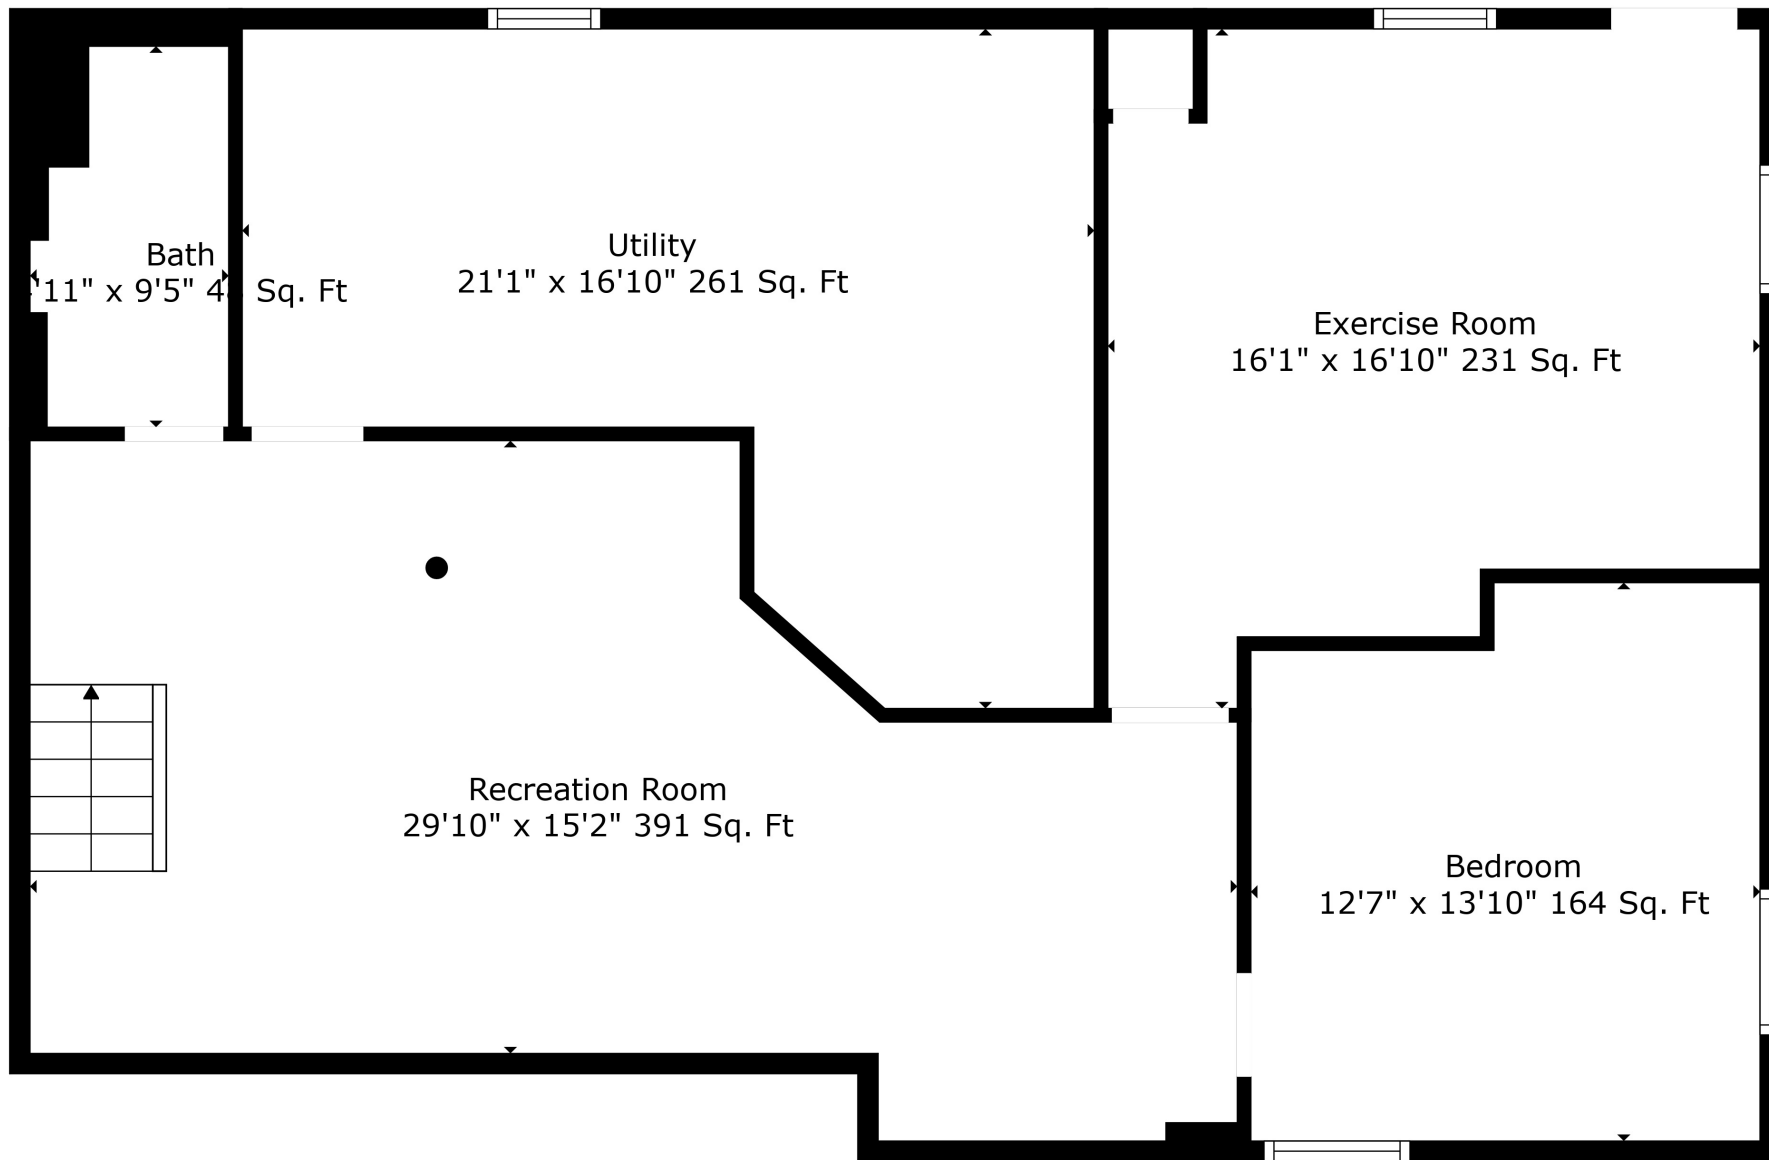

Floor 2

Floor 1

Total scanned area: 3052 sq. ft

Total scanned area: 3052 sq. ft

Measurements Are Calculated By Cubicasa Technology. Deemed Highly Reliable But Not Guaranteed.

Total scanned area: 3052 sq. ft